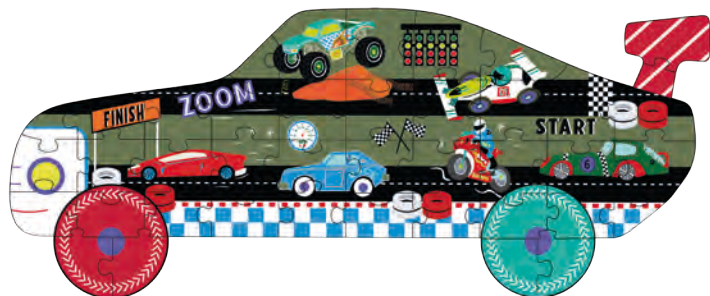

49P6085 CARS 40 PIECE PUZZLE
PUZZLE SIZE: 34 x 82cm / 13.3 x 32.2"
BOX SIZE: 25.8 x 31.3cm / 10.1 x 12.3"
PACK SIZE: 4