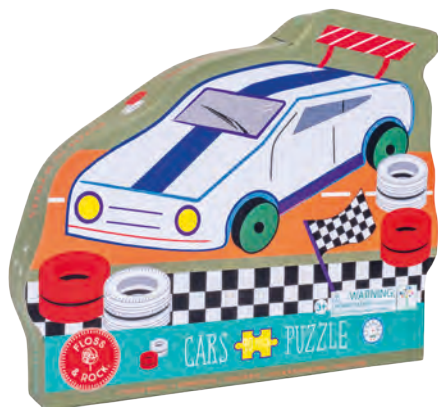

49P6085 CARS 40 PIECE PUZZLE
PUZZLE SIZE: 34 x 82cm / 13.3 x 32.2"
BOX SIZE: 25.8 x 31.3cm / 10.1 x 12.3"
PACK SIZE: 4