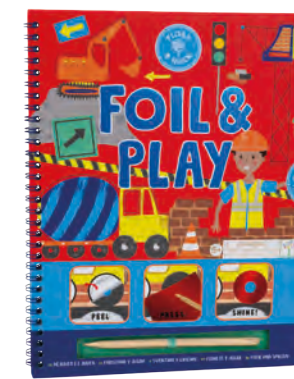

49P6050 CONSTRUCTION
FOIL & PLAY