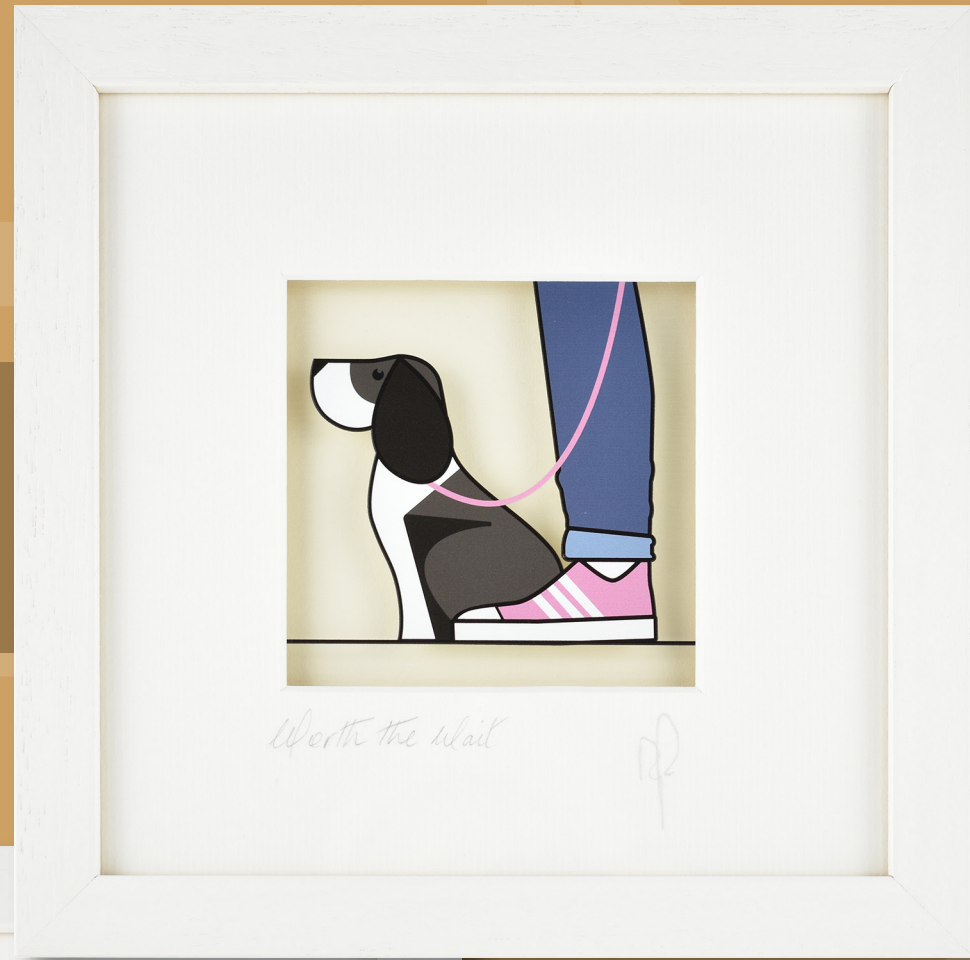

SQUARES

23 X 23 CM

Worth the Wait