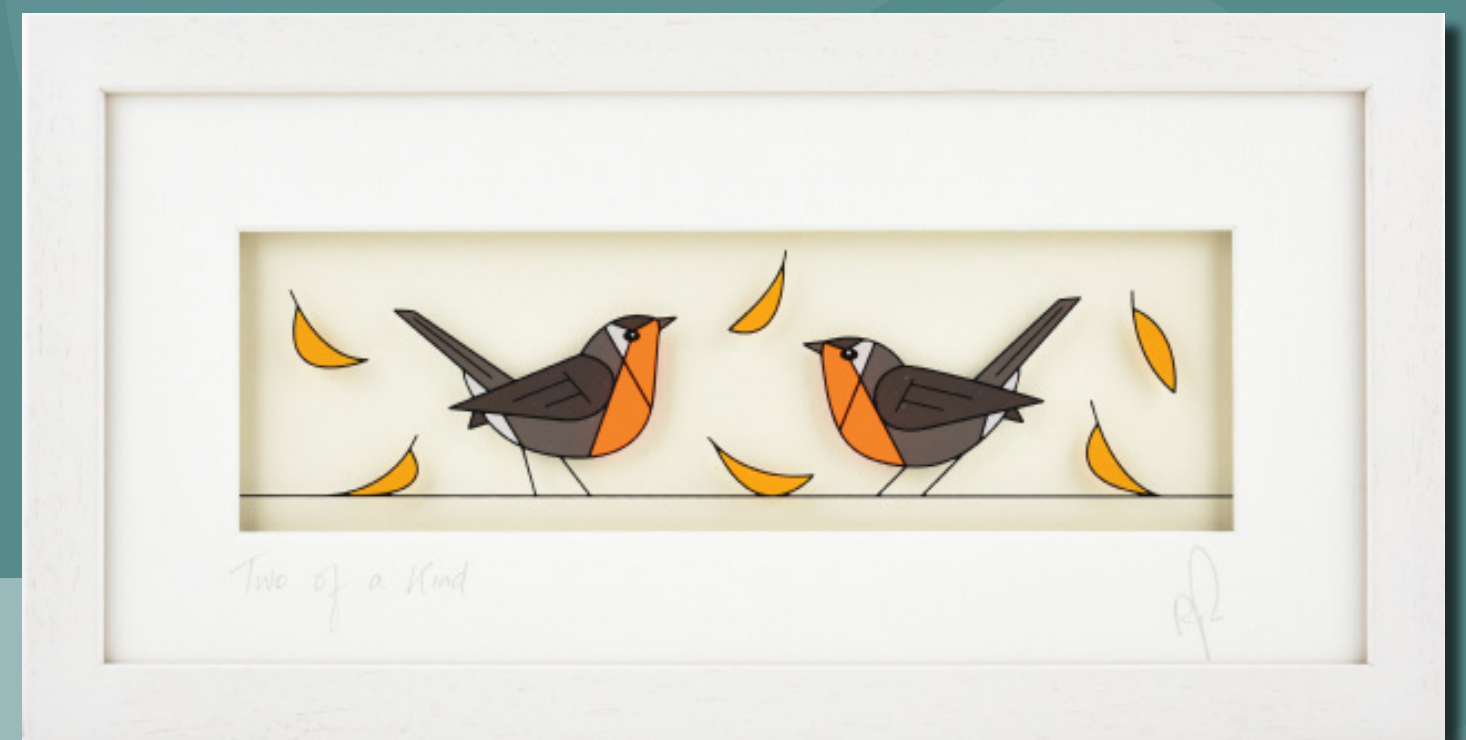

Two of
a Kind