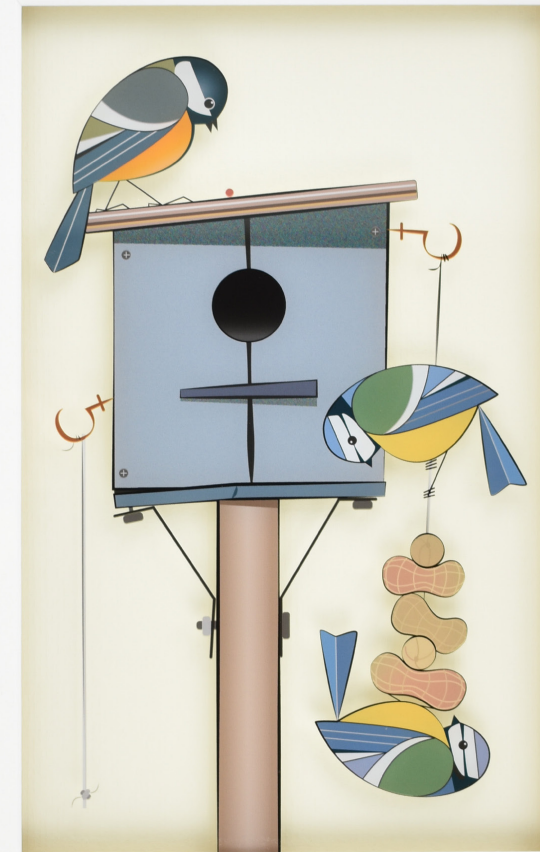

LARGE

44 X 34 CM

Coffee Morning

*Sitting pretty*

AP

Sitting Pretty

*Coffee Morning*

AP

The Birdhouse Cafe

*The Birdhouse Cafe*

AP

LARGE

44 X 34 CM

Autumn  
Fall

*Break free*

Break Free