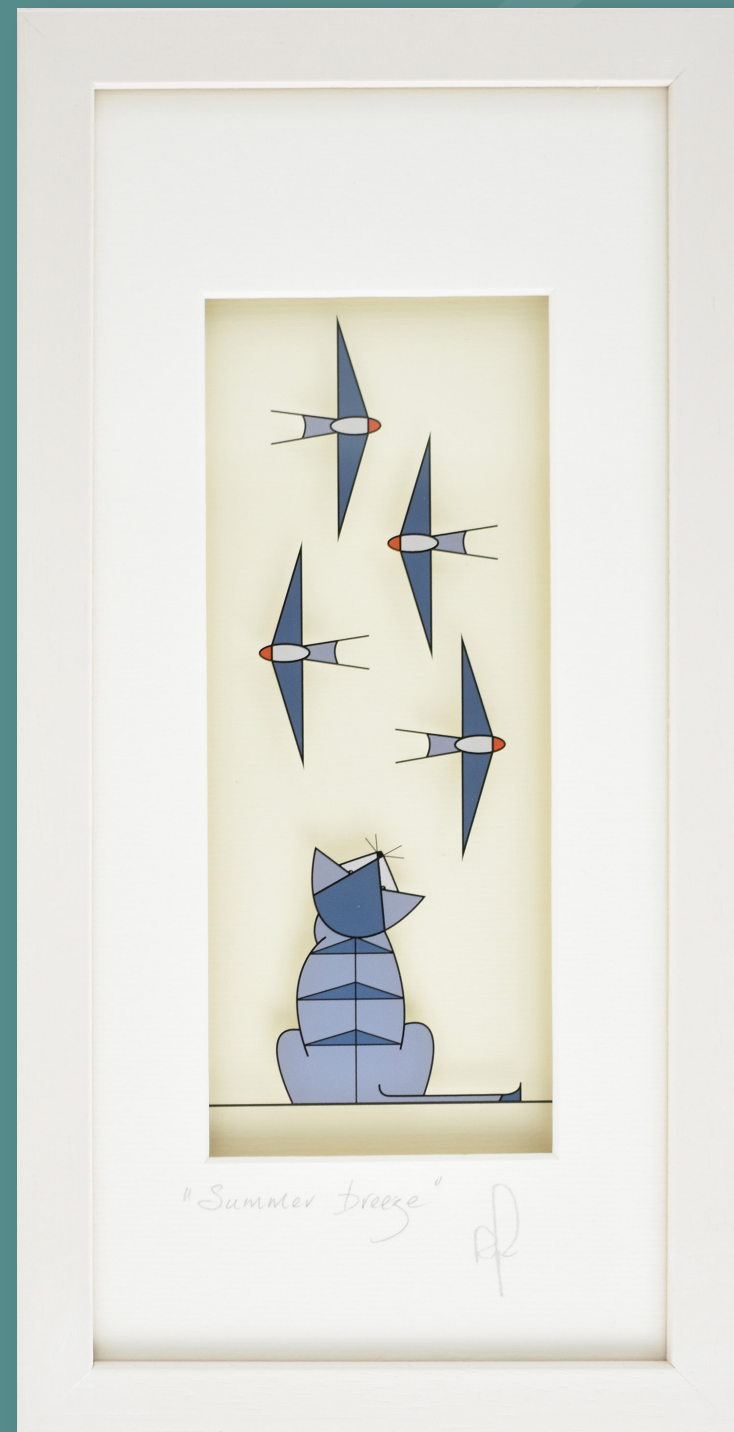

# BLACK HEN DESIGNS

2024

Illustrations on glass

"Every Picture Tells A Story"

PORTRAIT

37x19cm

Rise and Shine

Any News