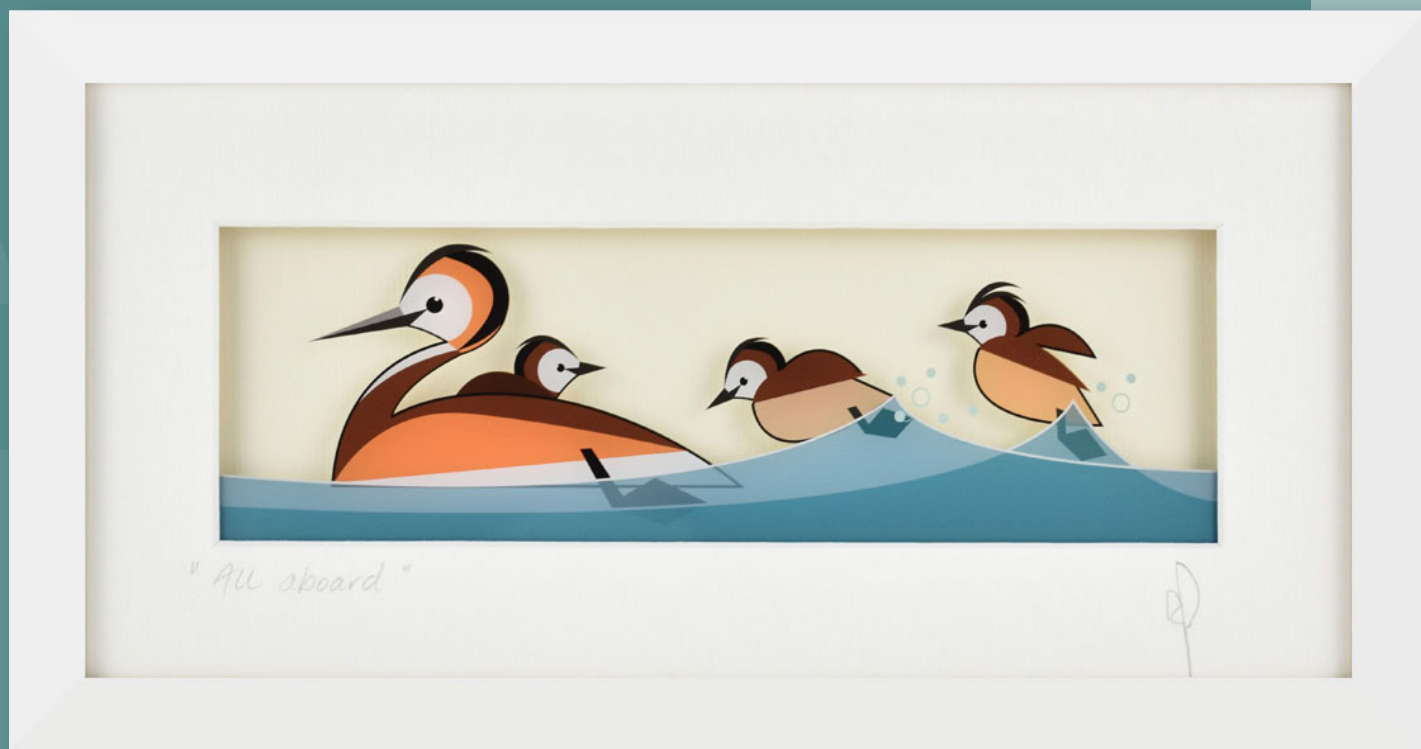

All Aboard

Out in Front

BLACK HEN  
DESIGNS

Branded boxes across  
the entire range

SQUARES

23 X 23 CM

Caught in the Act

Cat Nap (Blue)