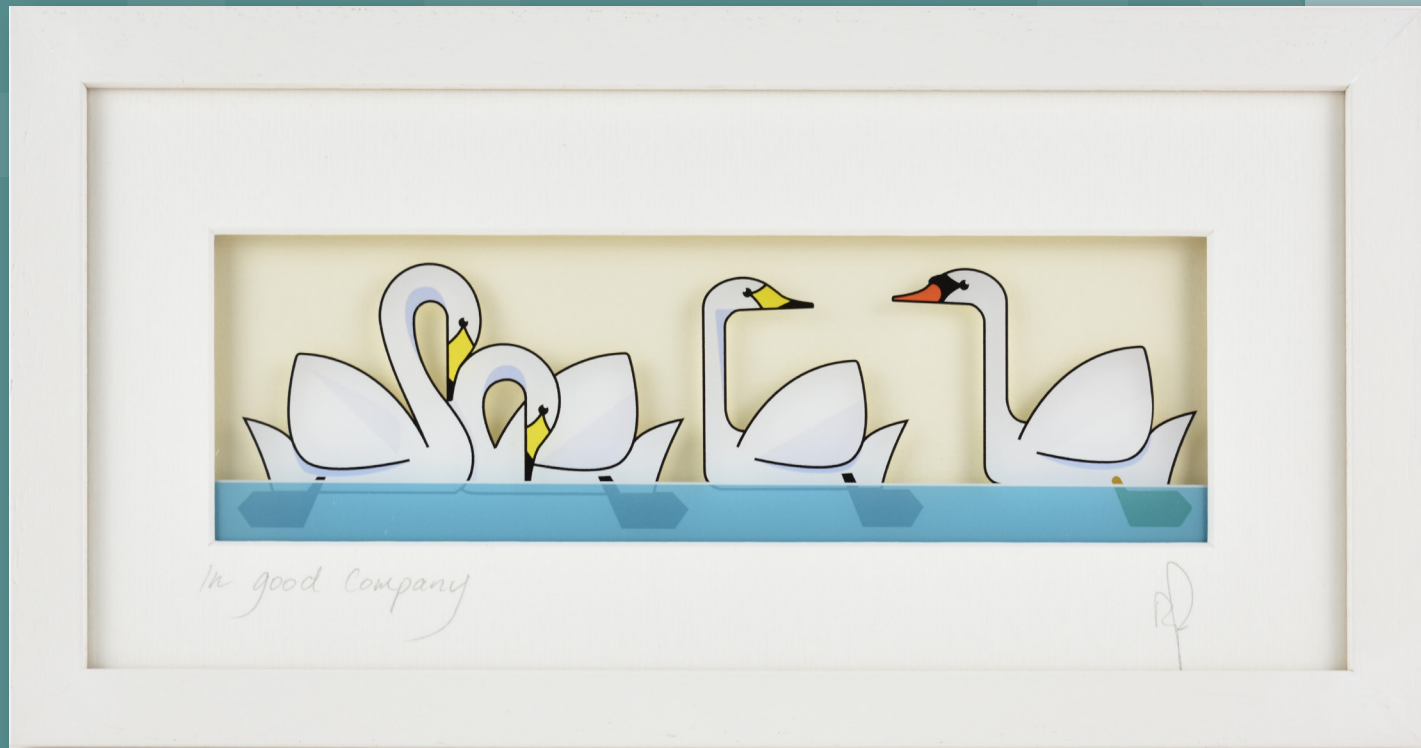

In Good Company