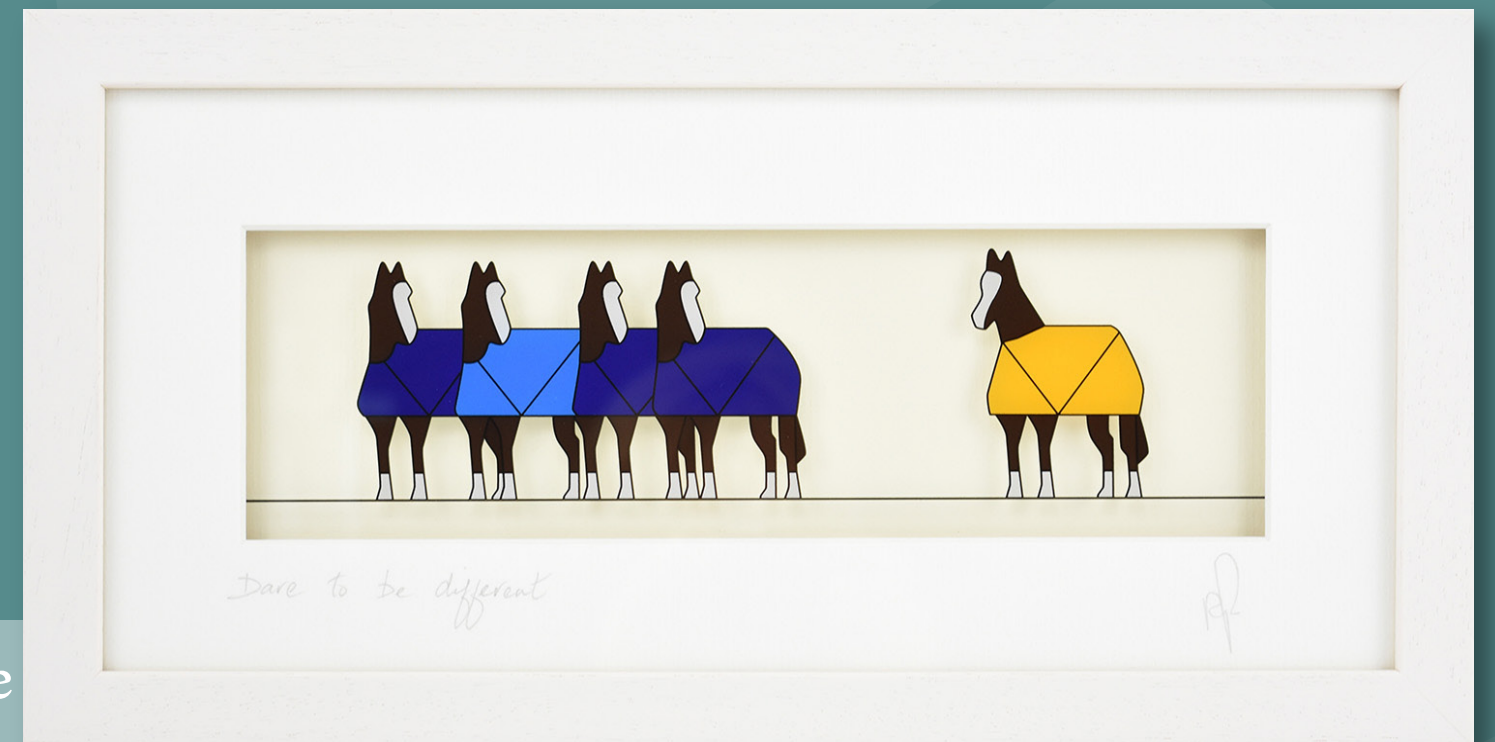

Dare to be Different