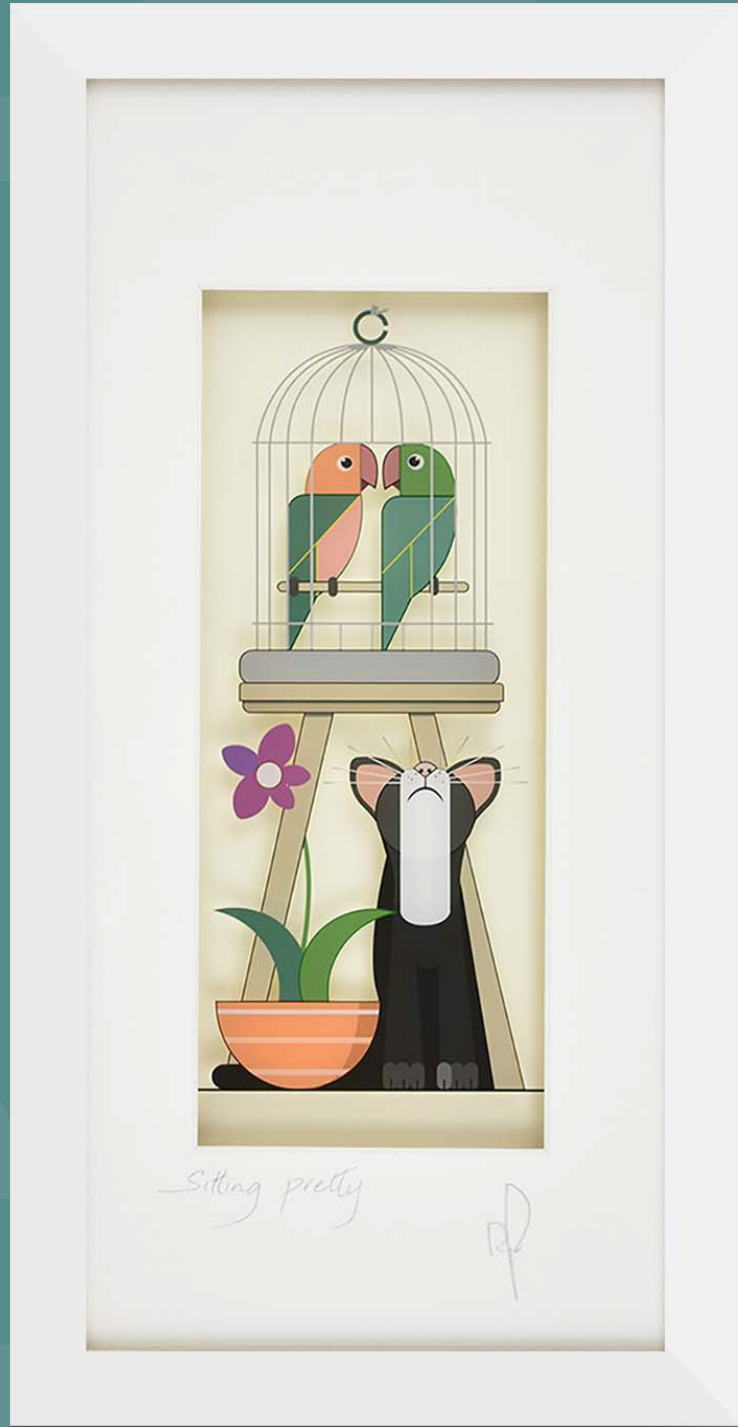

Rise and Shine

Sitting pretty

Sitting Pretty