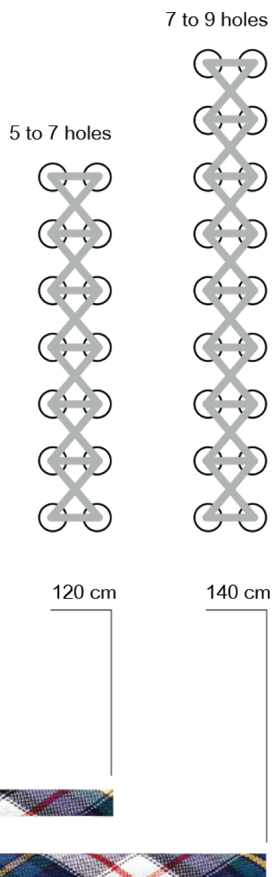

size guide

120cm:
Ideal for shoes & trainers (5-7 holes)

140cm:
Ideal for boots & high tops (7-9 holes)

technology

Sliwils are created on the bias, a type of cut that gives them much more resistance and elasticity than expected in normal laces.