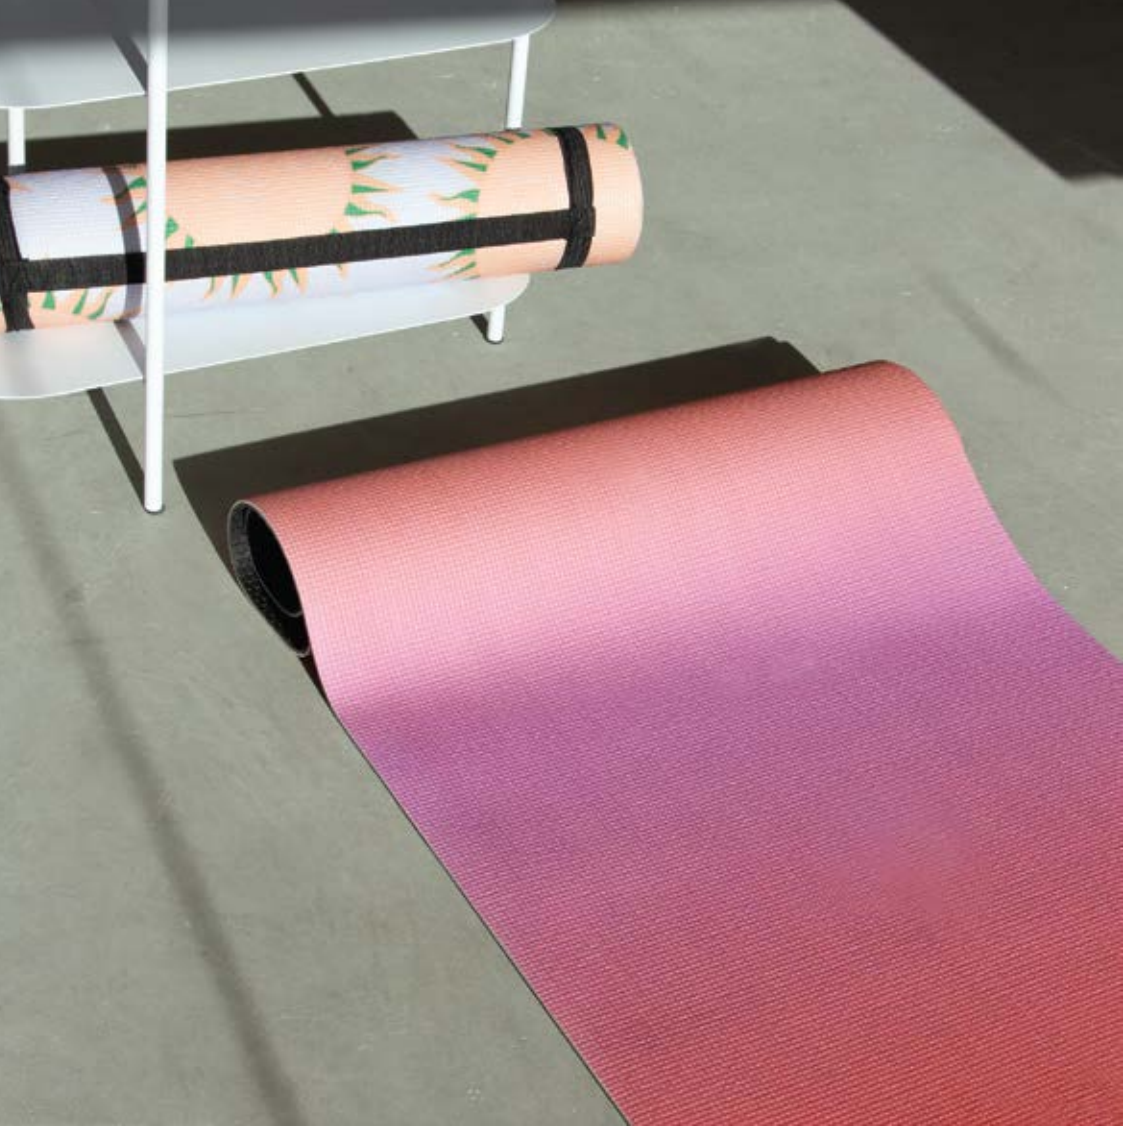

Yoga Mat
Phalakasana
Pack Qty: 2
Belly Band
SKU: 122240