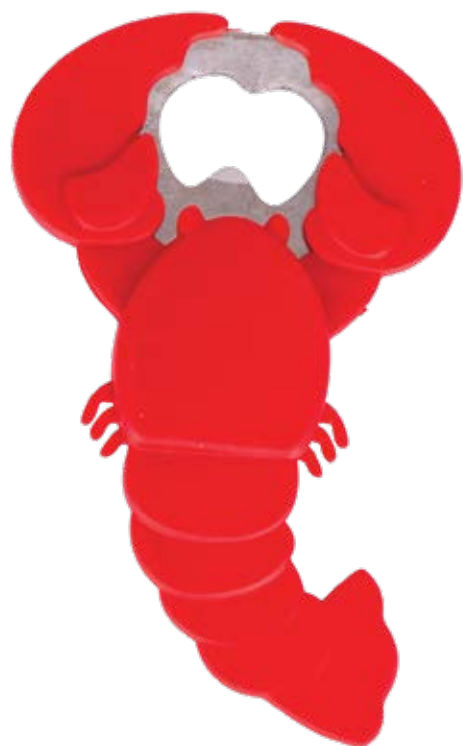

Round Metal Tray | 30cm
Orange
Pack Qty: 2
Carton Boxed
SKU: 122198

Lobster Magnetic Bottle Opener

Red
Pack Qty: 6
Gift Sleeved
SKU: 121479

Ice Cream Magnetic Bottle Opener

Pink
Pack Qty: 6
Gift Sleeved
SKU: 121480