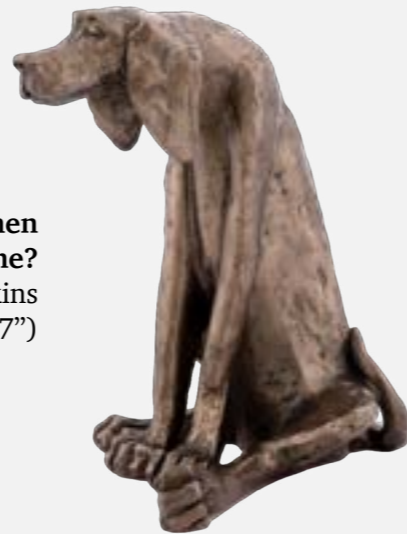

S124 Sidney - So Just When is it Dinner Time?
Sculpture by Paul Jenkins
26 x 17cm (10 x 7")