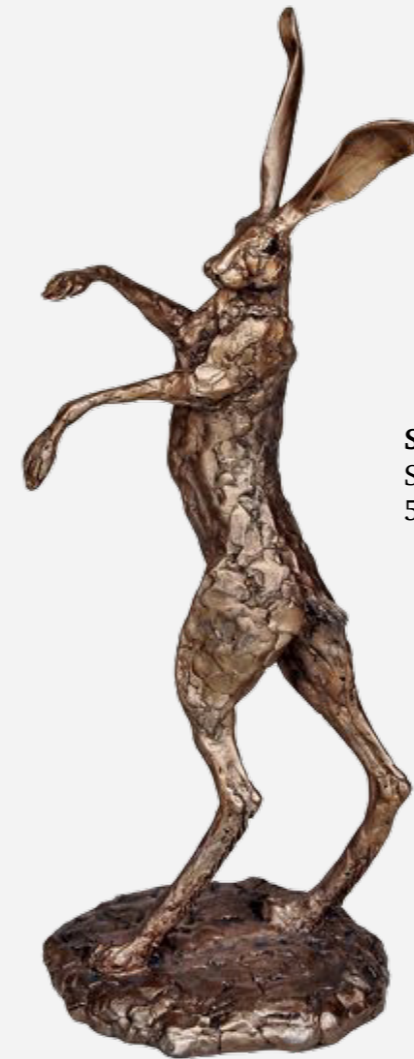

S137 Hector Hare
Sculpture by Paul Jenkins
46 x 26cm (19 x 10")

SA001 Sitting Hare - large
Sculpture by Paul Jenkins
49 x 25 x 21cm (19 x 10 x 8.5")

SA008 Hare Startled
Sculpture by Paul Jenkins
50 x 45 x 25cm (20 x 18 x 9")

S185 Honeysuckle - Large Lying Hare
Sculpture by Paul Jenkins
27 x 52 x 26cm (10.5 x 20 x 10")

S170 Hannah and Hamish
Sculpture by Paul Jenkins
44 x 23 x 13cm (17 x 9 x 5")

S186 Hyacinth - Dancing Hare
Sculpture by Paul Jenkins
51 x 19 x 18cm (20 x 7.5 x 7")