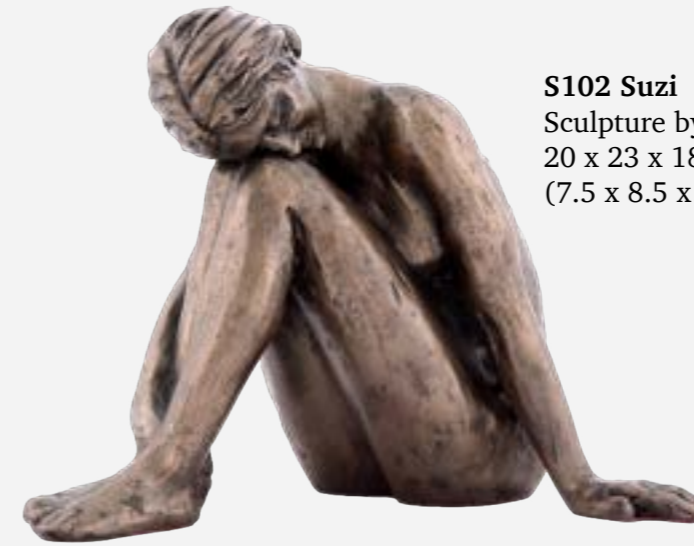

BC003 The Kiss
Sculpture by Bryan Collins
40cm (16") tall

BC009 Embrace
Sculpture by Bryan Collins
40cm (16") tall

TM074 Virginia - Girl Reading
Sculpture by Thomas Meadows
5 x 13 x 4cm (2 x 5 x 1.5")

BC019 Sara
Sculpture by Bryan Collins
18 x 23cm (7 x 9")