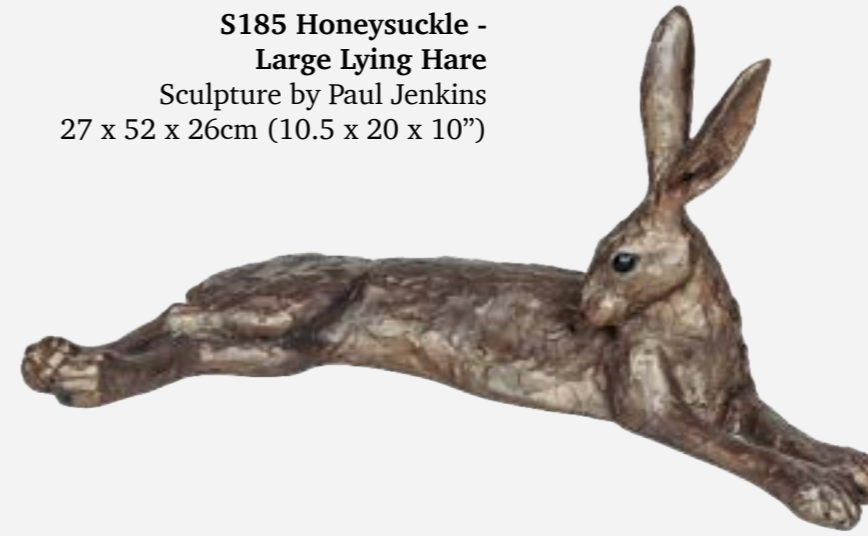

S137 Hector Hare
Sculpture by Paul Jenkins
46 x 26cm (19 x 10")

SA001 Sitting Hare - large
Sculpture by Paul Jenkins
49 x 25 x 21cm (19 x 10 x 8.5")

SA008 Hare Startled
Sculpture by Paul Jenkins
50 x 45 x 25cm (20 x 18 x 9")

S185 Honeysuckle - Large Lying Hare
Sculpture by Paul Jenkins
27 x 52 x 26cm (10.5 x 20 x 10")

S170 Hannah and Hamish
Sculpture by Paul Jenkins
44 x 23 x 13cm (17 x 9 x 5")

S186 Hyacinth - Dancing Hare
Sculpture by Paul Jenkins
51 x 19 x 18cm (20 x 7.5 x 7")