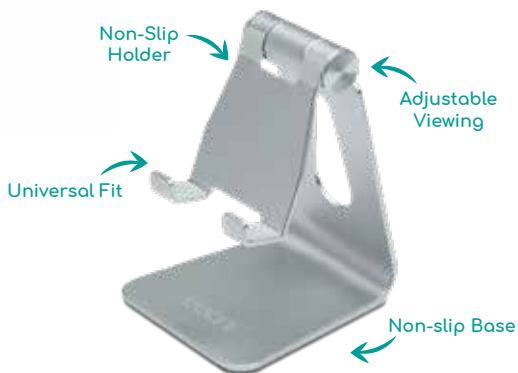

iBeani®

Tech • Lifestyle • Gift

A range of
quality Tech,
Lifestyle &
Gifting products

ibeani.co.uk • sales@ibeani.co.uk • 01623 844 086

Fed up of holding or balancing your tablet device? iBeani is an award-winning bean bag tablet cushion designed to hold any size tablet, so that you don't have to! Position your iPad, tablet, eReader or book at any angle on any surface. It's great on your lap, sofa or in bed and it is fully washable too!

- Use on any surface
- Suitable for all devices
- Comfortably view at any angle

iBeani® Bean Bag Tablet Cushion

Available in 10 stylish designs

iBeani® Mobile Phone Stand & Desktop Tablet Stand

Phone stand

Tablet stand

- Universal phone / tablet fit
- Stylish aluminium design
- Adjustable viewing angle
- Non-slip base & holder

A simple, stylish design combined with beautiful craftsmanship, the iBeani Stand will look great wherever you put it.

iBeani® Bedside Pocket

Keep your bedroom tidy and organised with the iBeani bedside storage pocket, made from a soft, high quality felt. A handy and discreet way to have your essentials close to hand. To use, simply slide the holding flap under your mattress and it will be held securely in place.