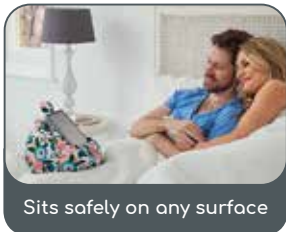

iBeani®

Tech • Lifestyle • Gift

A range of
quality Tech,
Lifestyle &
Gifting products

ibeani.co.uk • sales@ibeani.co.uk • 01623 844 086

Fed up of holding or balancing your tablet device? iBeani is an award-winning bean bag tablet cushion designed to hold any size tablet, so that you don't have to! Position your iPad, tablet, eReader or book at any angle on any surface. It's great on your lap, sofa or in bed and it is fully washable too!

- Use on any surface
- Suitable for all devices
- Comfortably view at any angle

iBeani® Bean Bag Tablet Cushion

Available in 10 stylish designs

iBeani® Mobile Phone Stand & Desktop Tablet Stand

Phone stand

Tablet stand

- Universal phone / tablet fit
- Stylish aluminium design
- Adjustable viewing angle
- Non-slip base & holder

A simple, stylish design combined with beautiful craftsmanship, the iBeani Stand will look great wherever you put it.