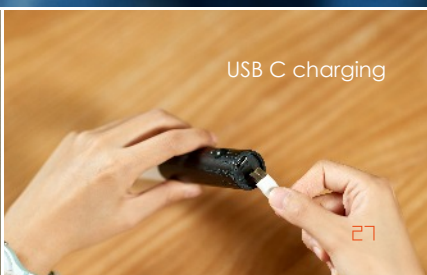

With Black Smart Baton Light,
It can even add more styles in your wardrobe.