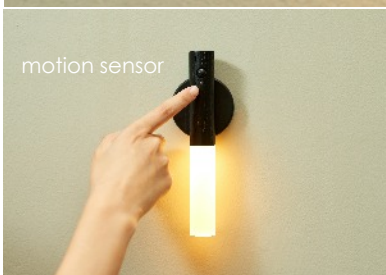

With Black Smart Baton Light,
It can even add more styles in your wardrobe.