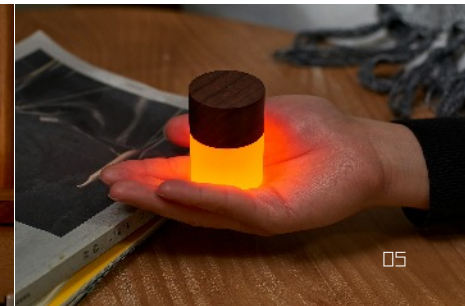

Smart Moon Lamp (Black)

22

Smart Galaxy Lamp

26

Smart Baton Light (Black)

30

Velvet Smart Accordion Lamp

2022 NEW