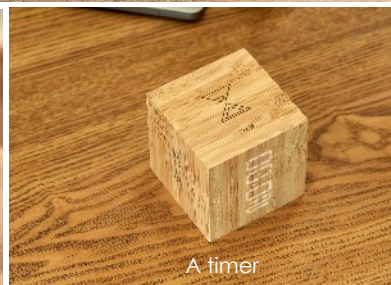

The integrated alarm clock in the Gingko Design Cube Plus Clock features three sound options, namely forest bird sounds, sea waves, or rooster sounds. The alarm can be activated or deactivated by simply flipping the cube to its side. Laser-engraved touch control buttons allow you to easily switch between its different modes, and the sound-activated display preserves its battery. When deactivated, the display becomes invisible, disguising the Cube Plus Clock as a mere wooden cube. When activated, the display shows you the time through the wooden surface, creating an immaculate visual. The Cube Plus Clock also features the option for you to view the time in a vertical display layout.

Designed in-house by Gingko Design in Warwick, UK, the Cube Plus Clock is the perfect bedside accessory for everyone.

The Cube Plus is now better, stronger and smarter.

A decent cube

A stopwatch

A timer

USB C charging