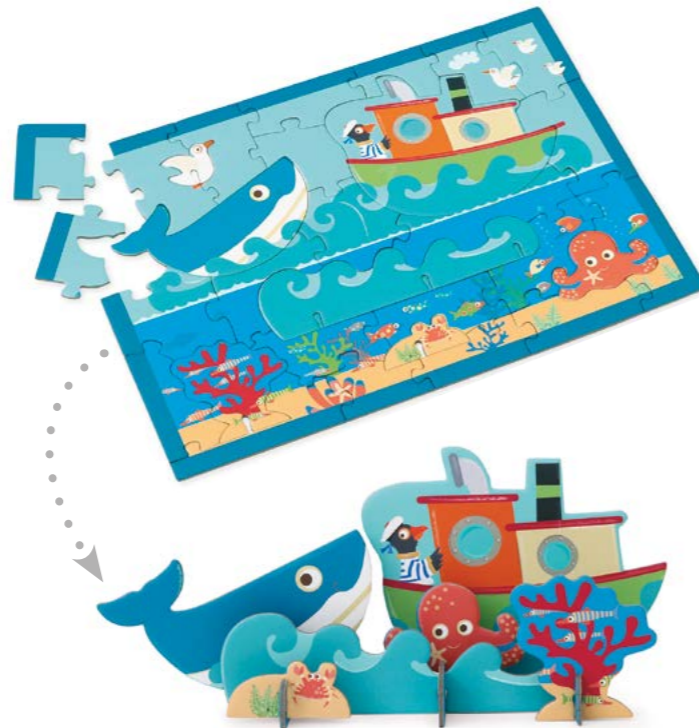

## 3D Play Puzzle Dino

Product size: 33 x 23cm  
Box size: 20 x 20 x 4.5cm

Product code. 6181202

## 3D Play Puzzle Ocean

Product size: 33 x 23cm  
Box size: 20 x 20 x 4.5cm

Product code. 6181200