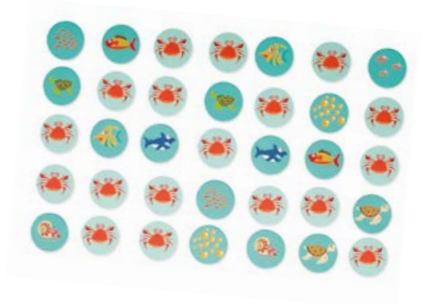

# 3-in-1 Fishing Game

Box size: 28.5 x 19 x 6.5cm

Product code. 6182029

1 FISHING GAME

1 DOMINO GAME

1 MEMORY GAME

## ABOUT SCRATCH