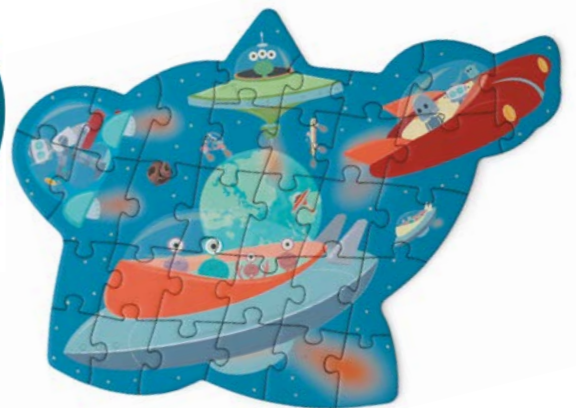

Contour Puzzle Space

Product size: 32.5 x 23.5cm
Box size: 16 x 16 x 4cm

Product code. 6181197