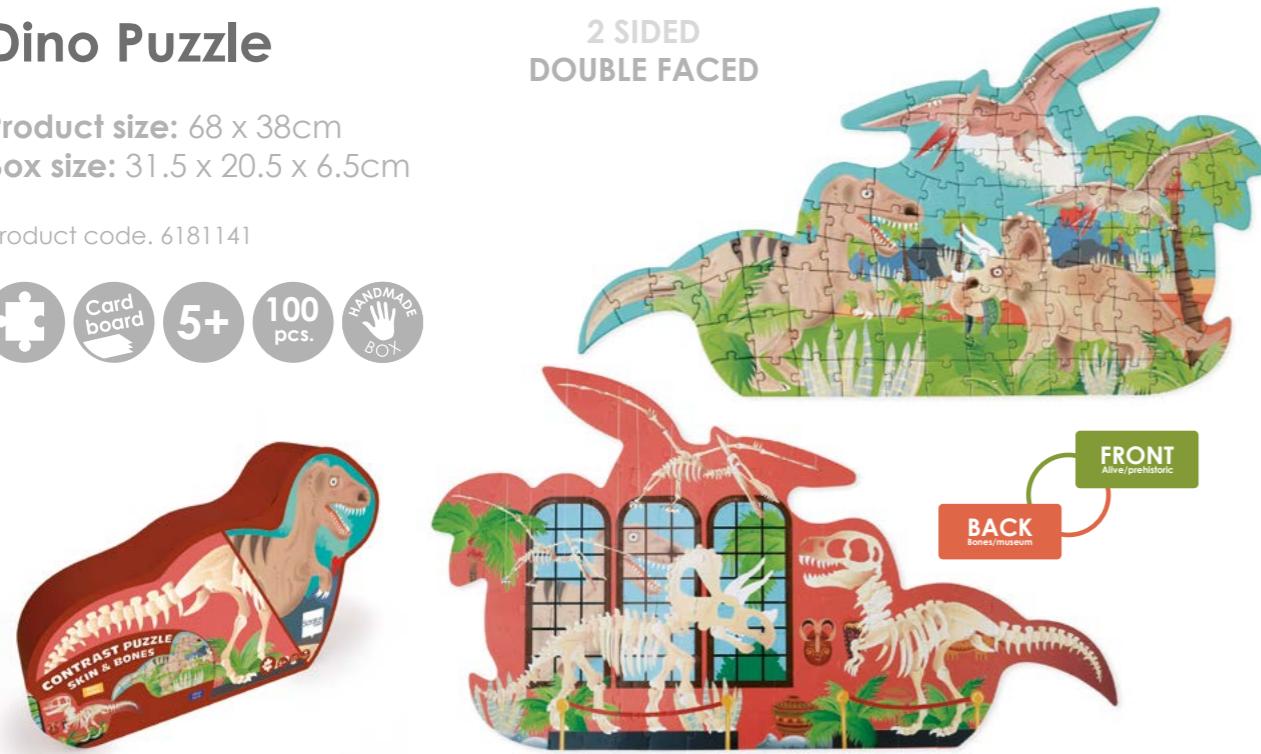

## Contour Puzzle Tiger

**Product size:** 53 x 56cm  
**Box size:** 24 x 25.5 x 6.5cm

Product code. 6181136

**ECO!** FSC Cardboard & Paper  
 + soy based ink

# Contour Contrast Dino Puzzle

Product size: 68 x 38cm  
Box size: 31.5 x 20.5 x 6.5cm

Product code. 6181141

2 SIDED  
DOUBLE FACED

# Contour Contrast Beehive Puzzle

Product size: 31 x 42cm (20 pcs.)  
+ 35.5 x 43cm (20 pcs.)  
Box size: 19.5 x 26 x 6.5cm

Product code. 6181142

2 LARGE PUZZLES  
BOTH 2-SIDED

## XXL World Map Puzzle

Product size: 91 x 48.5cm

Box size: ø26 x 12cm

Product code. 6181076