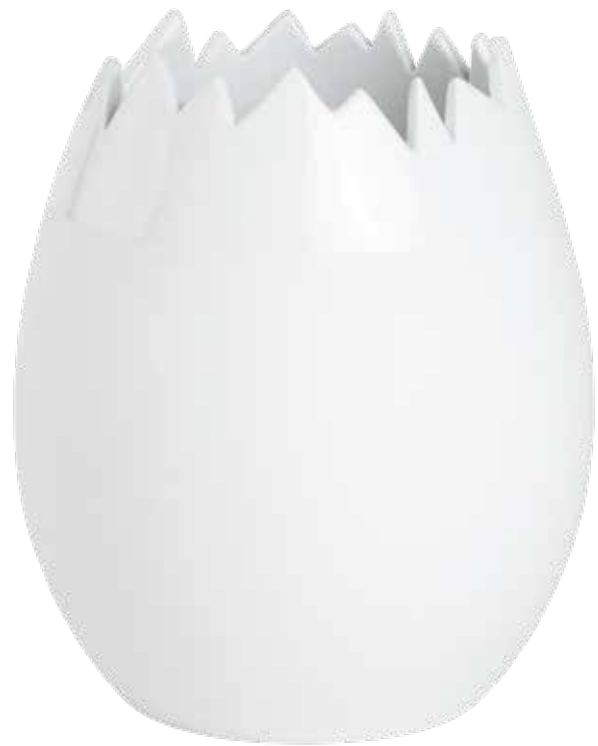

räder

design stories

EVERY PRODUCT TELLS A STORY

PREORDER EASTER 2023

rear view

new

Small | Set of 2.
Dimensions: 2 x 2.5 x 5 cm
No.: 16783. PU: 6.

rear view

new

Large.
Dimensions: 5 x 4 x 13 cm
No.: 16784. PU: 4.

rear view

new

Bunny friends. Design: Sowa.
Material: porcelain, glazed and unglazed.

XXL.
Dimensions: 14 x 4 x 30 cm
No.: 16785. PU: 2.

new

Rabbit bowl. Design: Sowa.
Material: porcelain, glazed and unglazed.
Dimensions: height 9 cm, Ø 25 cm.
No.: 16614. PU: 2.

new

Small egg vase. Set o 2. Design: Sowa.
Material: porcelain, glazed and unglazed.
Dimensions: height 5.5 cm, Ø 5 cm.
No.: 16618. PU: 2.

new

Egg vase. Design: Sowa.
Material: porcelain, glazed and unglazed.
Dimensions: height 20 cm, Ø 16 cm.
No.: 16619. PU: 2.

No.: 12068

Porcelain eggs. Set of 4.

Design: Lüffe|Ruh.

Material: porcelain with an embossed pattern. Dimensions: height 8.6 – 5.1 cm, Ø 6 – 3.7 cm. PU: 4.

new

Small | Peak

Dimensions: height 15.5 cm, Ø 10.5 cm.