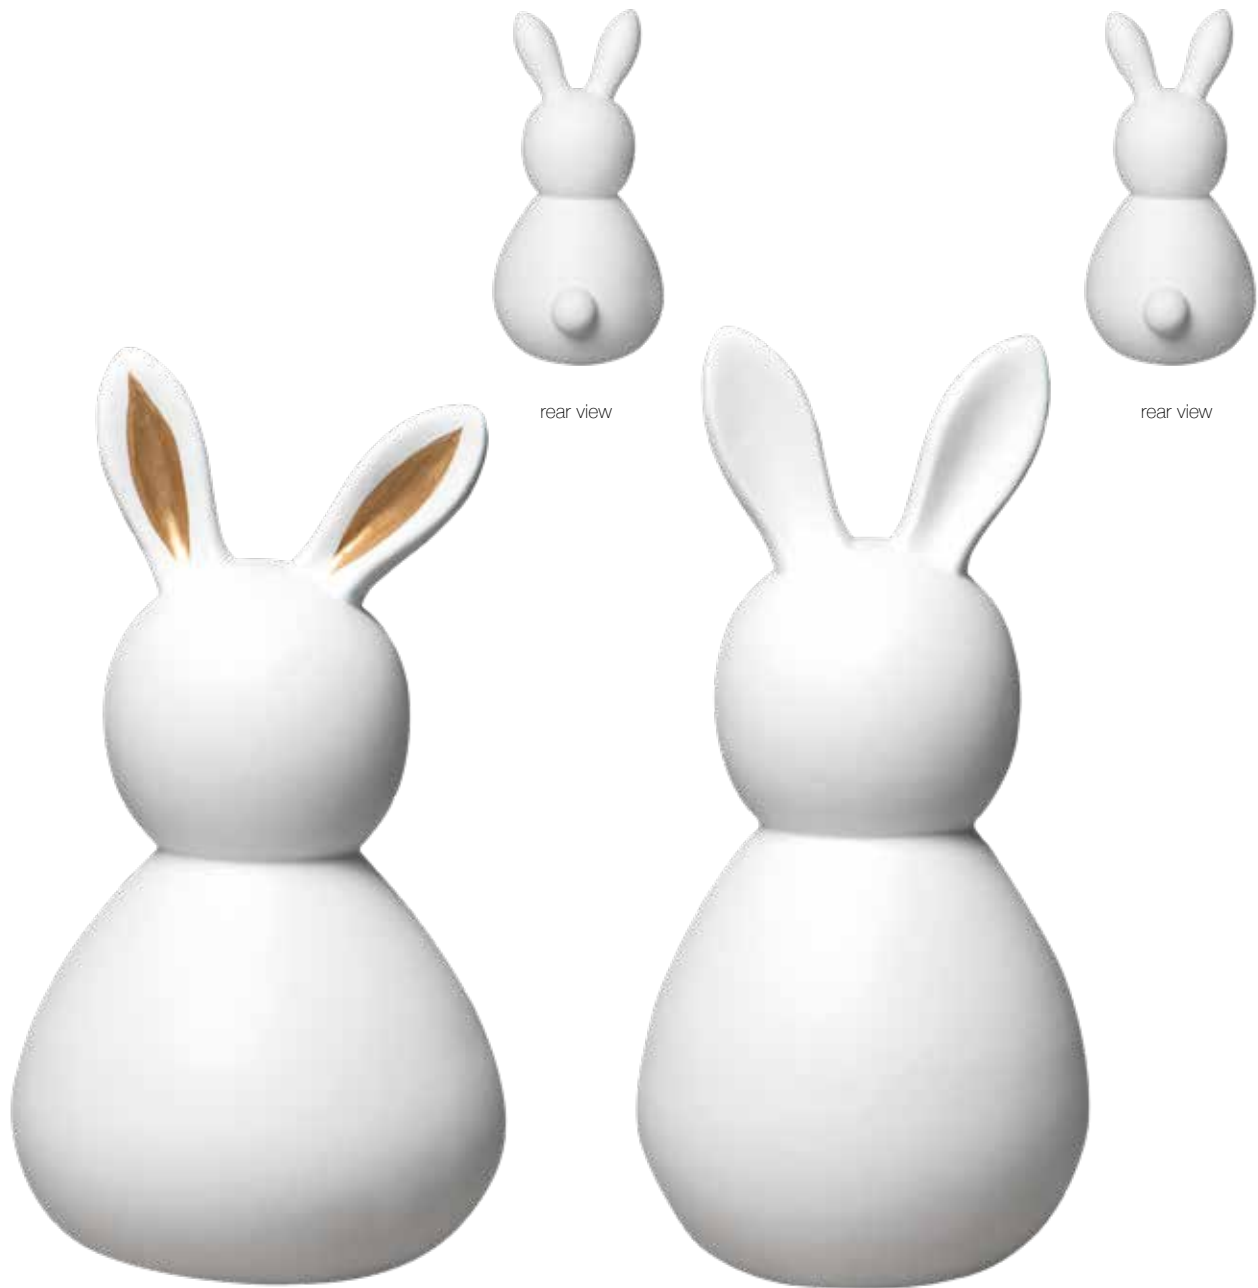

Material: unglazed porcelain, partially with gold glaze.

Dimensions of ladies: height 5 cm, Ø 2.5 cm. Dimensions of gents: height 5 cm, Ø 2 cm. PU: 6.

Lady, gold.
No.: 14717

rear view

Gent.
No.: 14718

rear view

Porcelain Easter bunny. Medium. Design: Frütel.

Material: unglazed porcelain, partially with gold glaze.

Dimensions of lady: height 13.5 cm, Ø 6.5 cm. Dimensions of gent: height 13.5 cm, Ø 6 cm. PU: 6.

Lady, gold.
No.: 14719

Gent.
No.: 14720

Porcelain Easter bunny. Large. Design: Frütel.

Material: unglazed porcelain, partially with gold glaze.

Dimensions of ladies: height 29 cm, Ø 16 cm. Dimensions of gents: height 29 cm, Ø 13.5 cm. PU: 2.