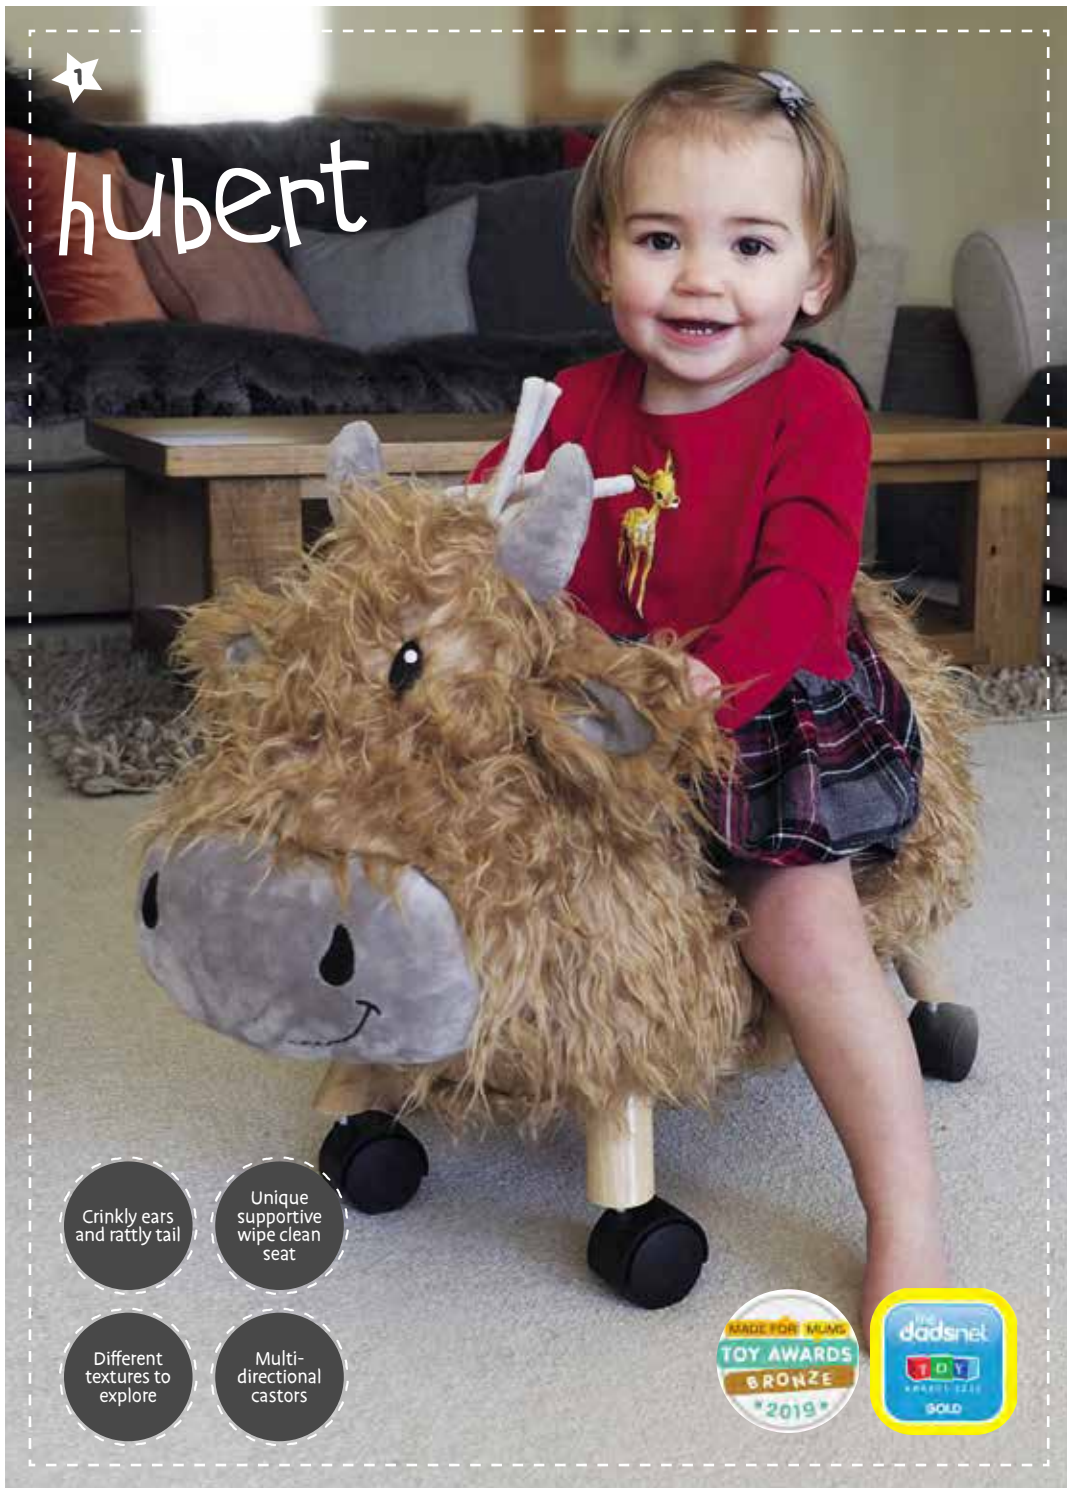

1

hubert

Crinkly ears and ratty tail

Unique supportive wipe clean seat

Different textures to explore

Multi-directional castors

2 HUBERT

Hubert the highland cow is a real head turner! With his long horns and flowing coat, he is both eye-catching and fun! He boasts a stylised curved padded leatherette seat, providing a supportive and comfortable ride for little ones hoping to scoot from place to place. Little ones will love his crinkly ears and the rattle in his tail!

Assembled product dimensions:
60(L) x 26(W) x 46(H) cm
Seat Height: 22cm (approx)

LB3090 12M+

3 MOOBERT

This handsome fellow is both eye-catching and fun. Having the air of a superhero, he offers little ones an enchanting ride into their imaginations...With his supportive curved seat and multi-directional castors, he offers little ones a fun and comfortable ride. A solid wooden frame, multi-textures, crinkles and softly padded body makes Moobert sturdy, fun and huggable.

Assembled product dimensions:
60(L) x 26(W) x 46(H)cm
Seat height: 22cm (approx)

LB3059 12M+

3 BOJANGLES

This endearing donkey oozes cuteness! With his multi-directional castors and curved seat, Bojangles offers a fun supportive ride! This adorable character comes with soft textured fabrics, fun crinkles and a stylised leatherette seat. A solid wooden frame and softly padded body makes Bojangles both sturdy and huggable.

Assembled product dimensions:
60(L) x 26(W) x 49(H)cm
Seat height: 22cm (approx)

LB3073 12M+

2

3