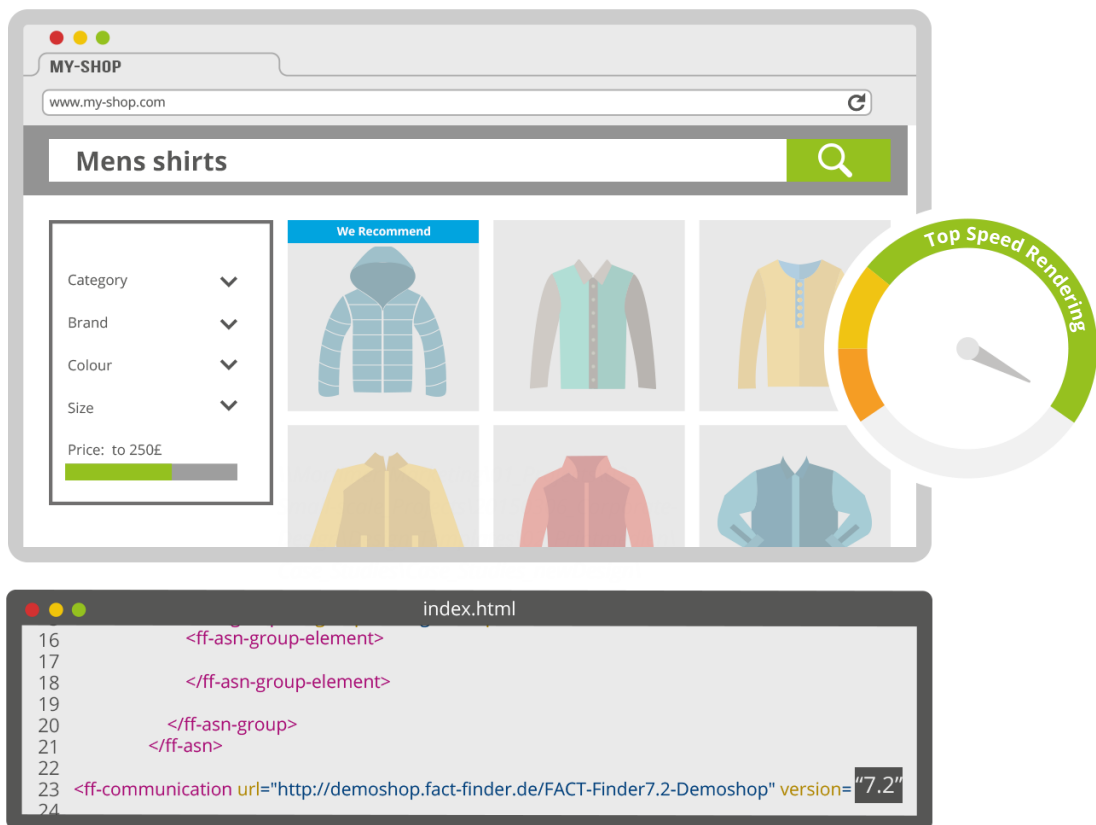

High-performing and compatible with all updates.

It is even easier to keep your online shop up-to-date. That's because Web Components simplify the update process whenever a new FACT-Finder Version becomes available. As well as ensuring that all FACT-Finder functions continue operating without restrictions when

there are shop updates.

Another main advantage is highly-evident in the front-end. Via Web Components, product results and filters are rendered more quickly, directly improving the user experience.

Speed is key to e-commerce success - this applies to projects, shop updates and the display of search results. To accelerate your online shop, use Web Components from FACT-Finder.

Call us for a live demo:
+44 845/561 025-0