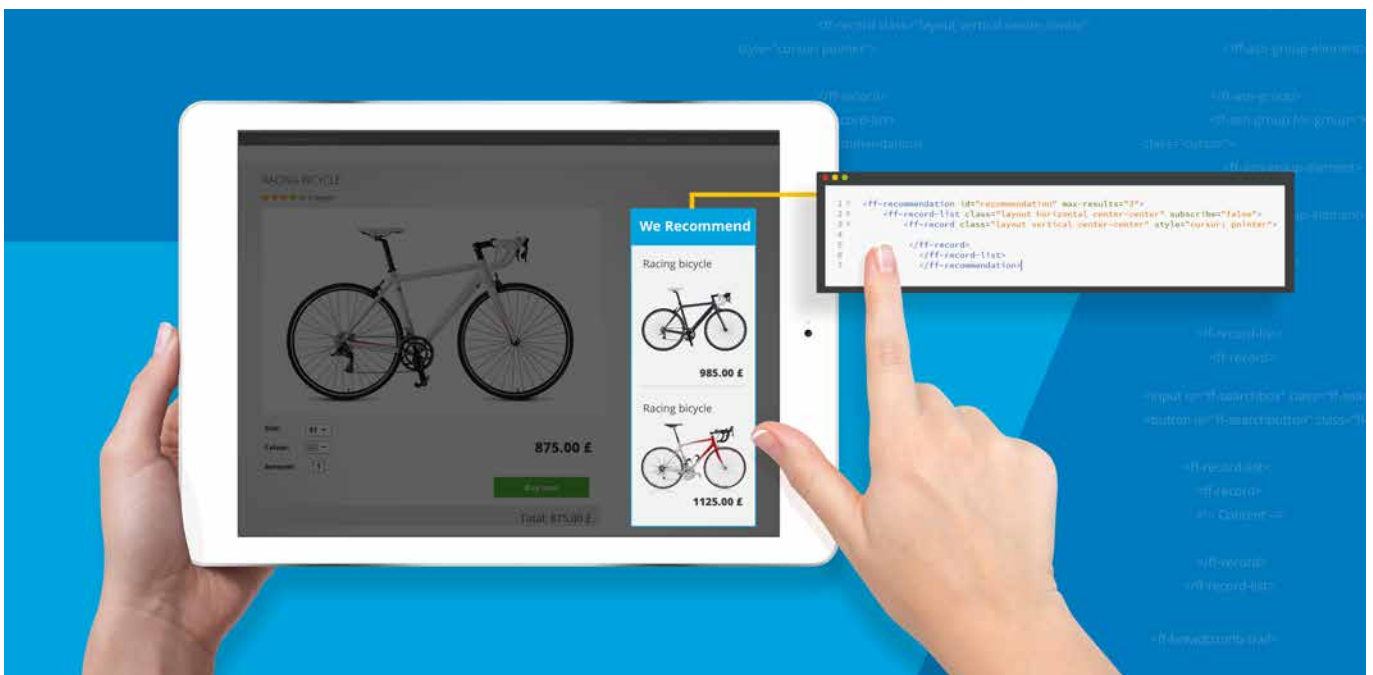

NEW: Up to 77% faster loading time with FACT-Finder Web Components.

ROI in record time and higher shop performance. Cross-industry A/B tests prove: our Web Components not only simplify the integration of FACT-Finder, they also significantly accelerate the display of your shop pages.

Integrating FACT-Finder has never been easier

With the new Web Components you can bring the benefits of FACT-Finder with remarkable speed into your online store, regardless of the shop systems or web technologies you are currently using.

Web Components are short, powerful HTML snippets that display functionalities in the browser. Adding them to your site is as simple and easy as adding a YouTube video or Google map.

For each FACT-Finder module an HTML element is available, which works on all major browsers. Once integrated, you can adjust the Web Components to your specific requirements, without prior planning. Whether you're adding new shop functions, adapting existing ones, or preparing A/B-testing, with basic programming knowledge you can do all of this within minutes.

The advantages:

- Faster loading time
- Lower project costs
- Faster front-end adaptations
- Simplified updates
- Simplified A/B-tests
- Compatible with all major browsers

Web Components facilitate both FACT-Finder integration and adjustments in front-end.