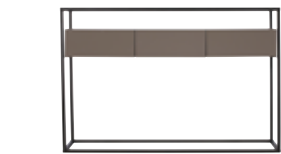

**176CM-216CM EXTENDING  
DINING TABLE** PN02  
H75cm W176cm D88cm

**140CM-180CM EXTENDING  
DINING TABLE** PN08  
H75cm W140cm D90cm

**160CM-200CM EXTENDING  
DINING TABLE** PN09  
H75cm W160cm D88cm

**WIDE SIDEBORD** PN03  
H83cm W160cm D46cm

**TV UNIT** PN07  
H50cm W120cm D44cm

**CONSOLE TABLE (PAINTED)** PN10  
H80cm W120cm D40cm

**LAMP TABLE (PAINTED)** PN12  
H54cm W43cm D43cm

**COFFEE TABLE (PAINTED)** PN11  
H40cm W120cm D60cm

**135CM DINING TABLE** PN13  
H75cm W135cm D80cm

**CHLOE CORNER SOFA (L OR R)** PN14  
H84cm W208cm D157cm

**CHLOE BENCH** PN15  
H49.5cm W120cm D40cm