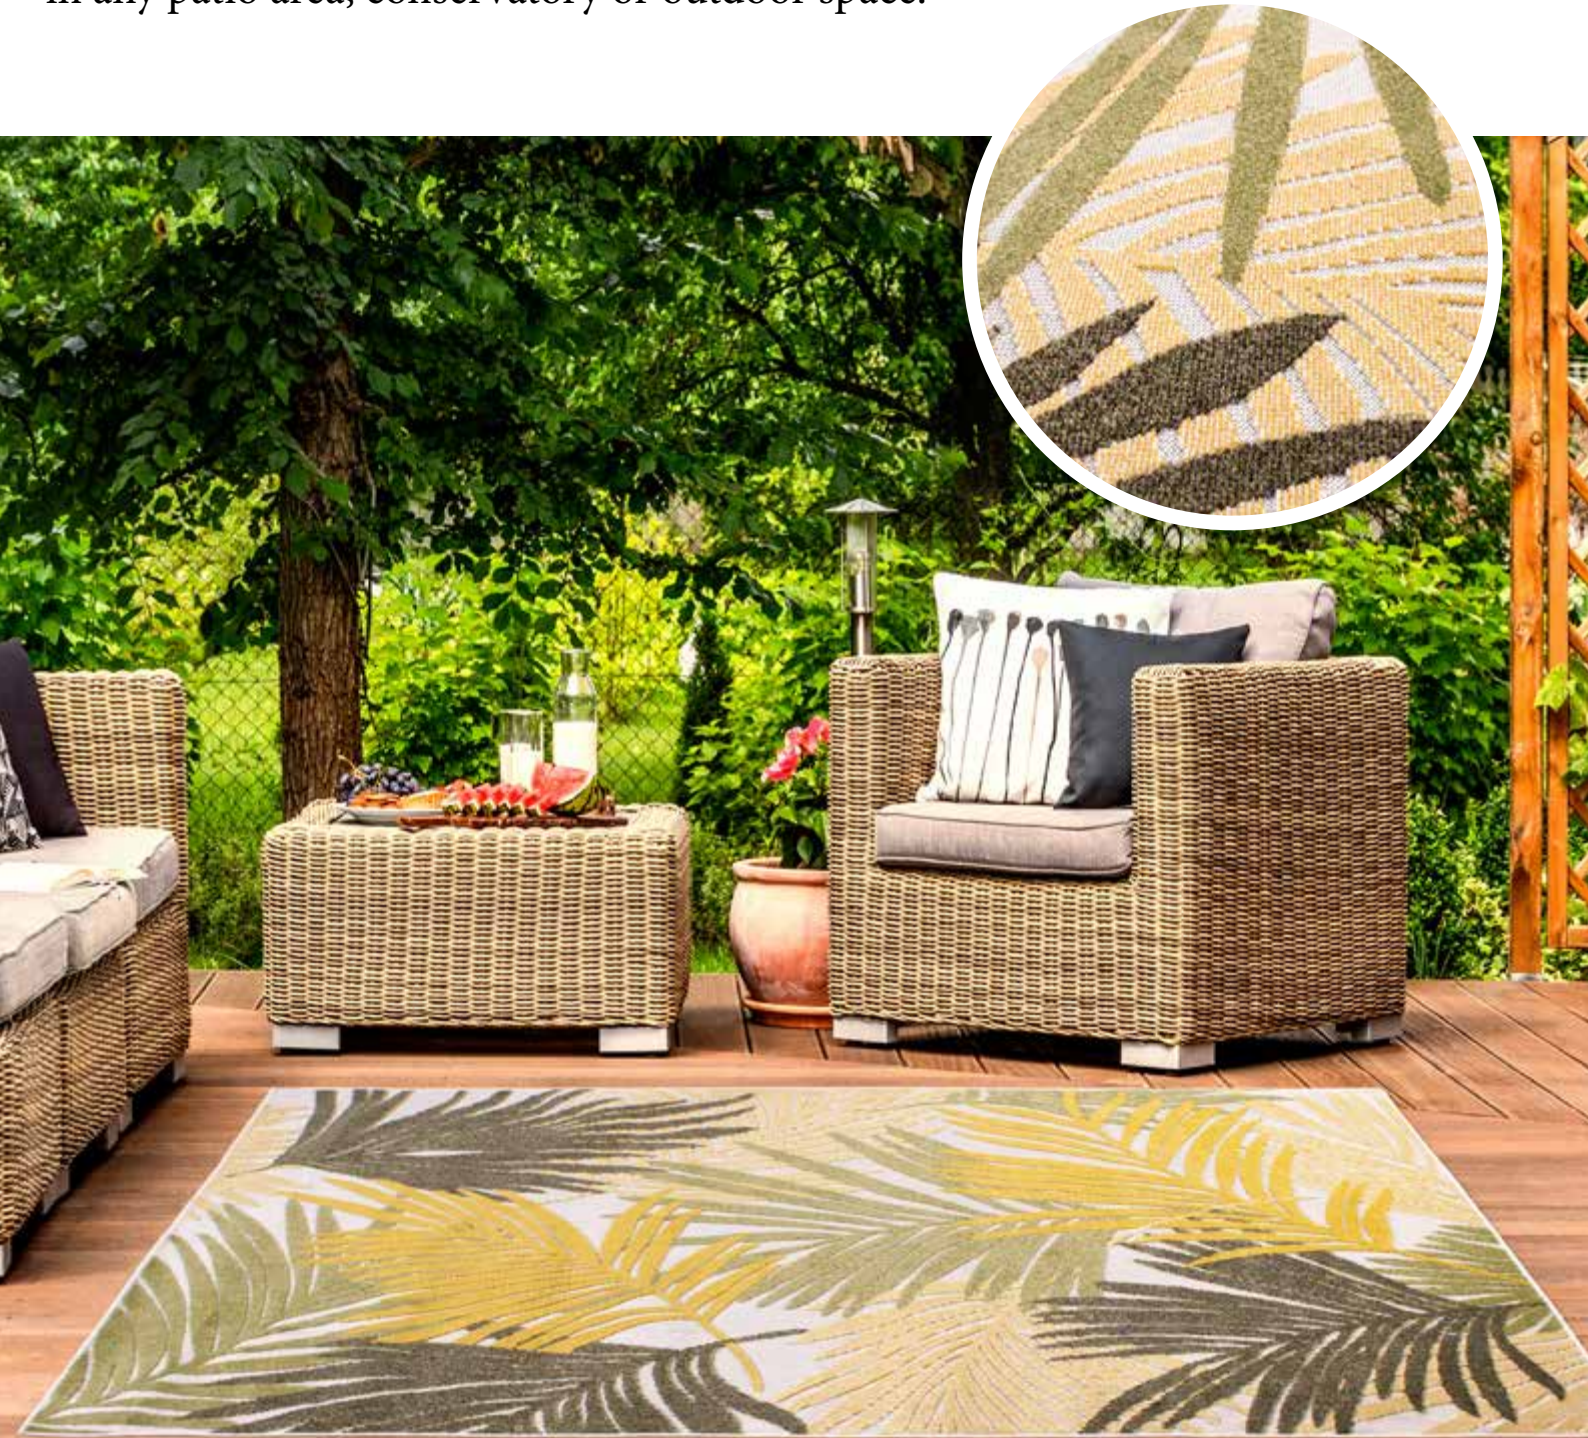

FLATWEAVE POLYPROPYLENE

Tropical Cut Pile

Our Tropical Cut Pile range features a stunning leaf design that comes in 4 on-trend and natural colours, making it easy to create a stunning focal point in any patio area, conservatory or outdoor space.

Gold

80 x 150 OUT248
120 x 170 OUT249
150 x 200 OUT250
200 x 290 OUT319
240 x 340 OUT320