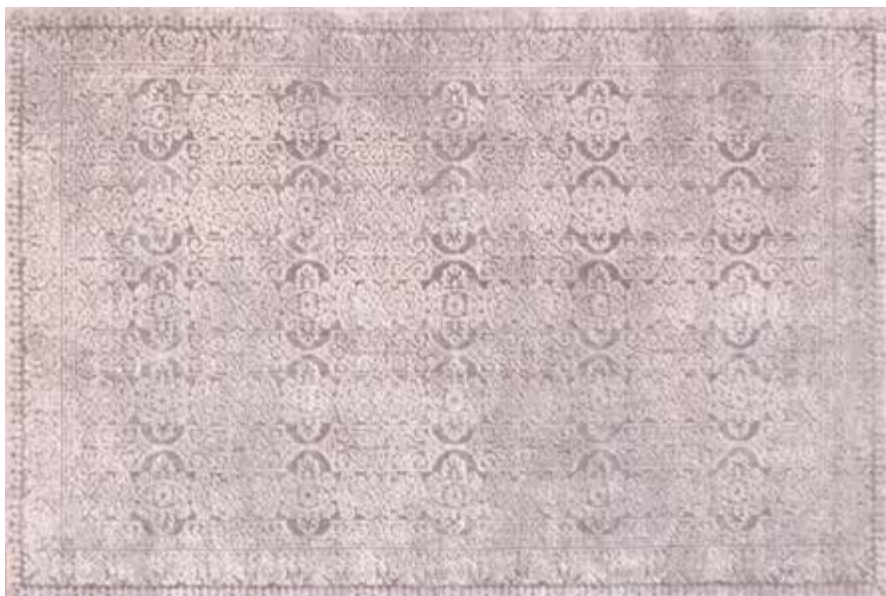

Opaque Cream

80 x 150 ARA001
120 x 170 ARA002
160 x 230 ARA003
200 x 290 ARA004