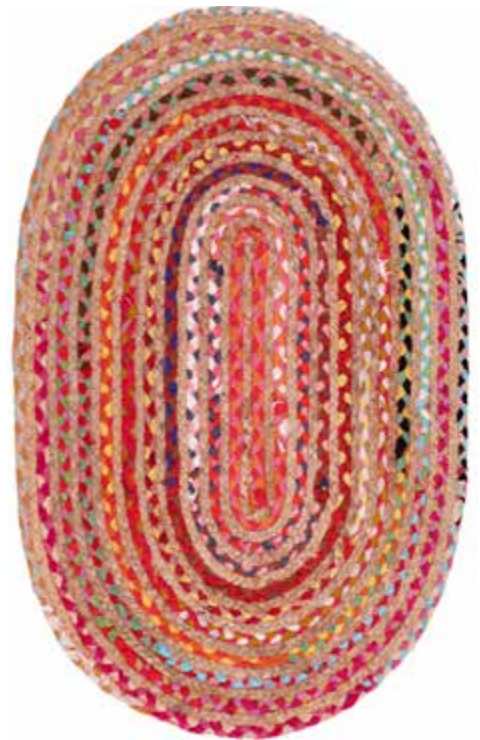

4201 Multi Oval
60 x 90 JUT010
90 x 150 JUT023