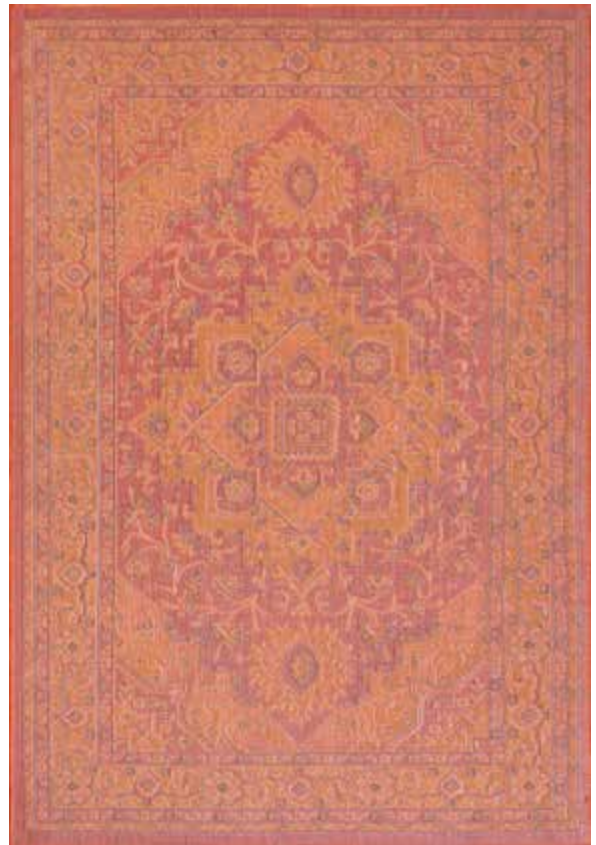

Black

60 x 120 OUT182
80 x 150 OUT183
120 x 170 OUT184
150 x 230 OUT185

Green

60 x 120 OUT241
80 x 150 OUT242
120 x 170 OUT243
150 x 230 OUT244

Grey

60 x 120 OUT237
80 x 150 OUT238
120 x 170 OUT239
150 x 230 OUT240

This range is hand woven in India from durable and sustainable jute, creating a unique woven texture with a 2cm pile height. Due to the natural material, there may be small variations in the colour and yarn thickness, which makes each rug unique.