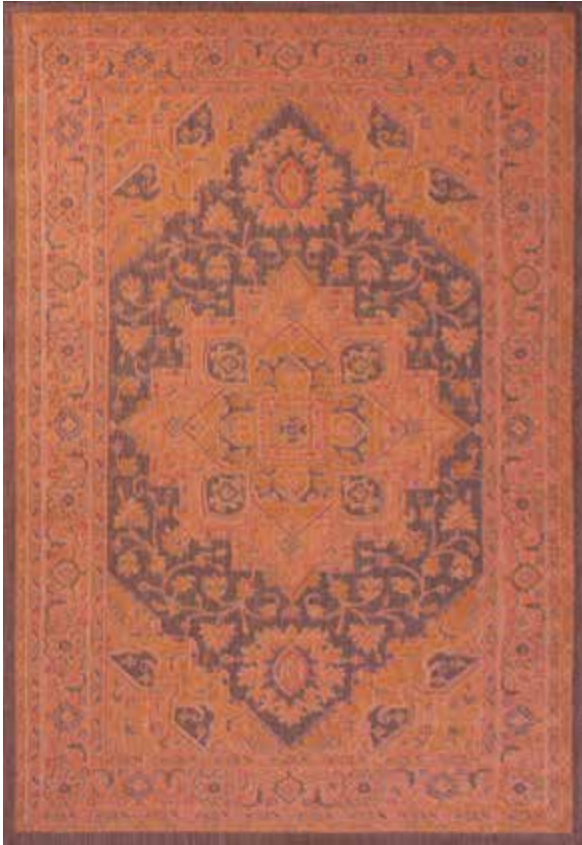

FLATWEAVE POLYPROPYLENE

Persian Outdoor

Machine made in Turkey using a mix of luxury Polypropylene and Soft Shrink Polyester. Featuring eye catching abstract and geometric designs.

Beige

- 60 x 120 OUT233
- 80 x 150 OUT234
- 120 x 170 OUT235
- 150 x 230 OUT236

Black

60 x 120 OUT182
80 x 150 OUT183
120 x 170 OUT184
150 x 230 OUT185

Green

60 x 120 OUT241
80 x 150 OUT242
120 x 170 OUT243
150 x 230 OUT244

Grey

60 x 120 OUT237
80 x 150 OUT238
120 x 170 OUT239
150 x 230 OUT240

This range is hand woven in India from durable and sustainable jute, creating a unique woven texture with a 2cm pile height. Due to the natural material, there may be small variations in the colour and yarn thickness, which makes each rug unique.