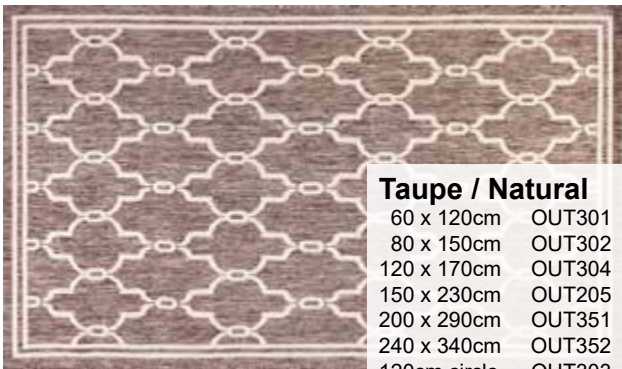

Taupe / Natural	
60 x 120cm	OUT301
80 x 150cm	OUT302
120 x 170cm	OUT304
150 x 230cm	OUT205
200 x 290cm	OUT351
240 x 340cm	OUT352
120cm circle	OUT303
160cm circle	OUT306