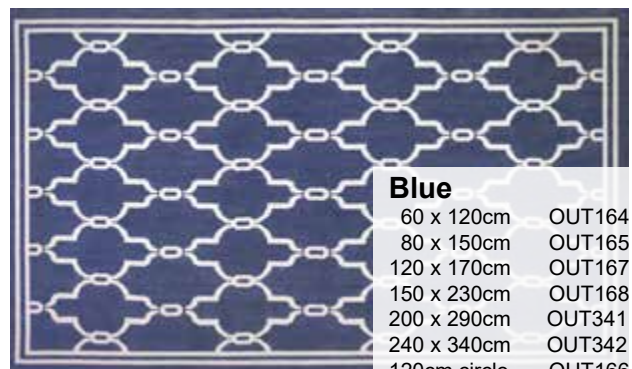

Blue	
60 x 120cm	OUT164
80 x 150cm	OUT165
120 x 170cm	OUT167
150 x 230cm	OUT168
200 x 290cm	OUT341
240 x 340cm	OUT342
120cm circle	OUT166
160cm circle	OUT169