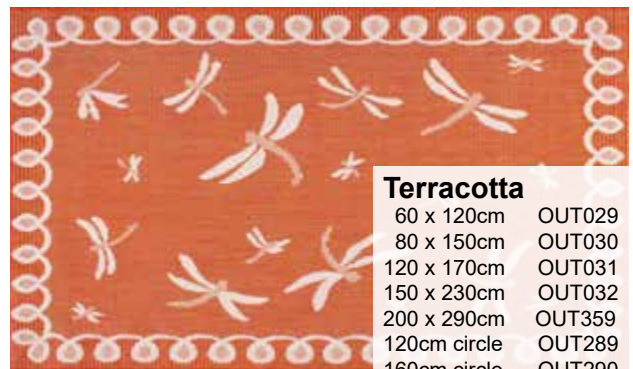

Terracotta	
60 x 120cm	OUT029
80 x 150cm	OUT030
120 x 170cm	OUT031
150 x 230cm	OUT032
200 x 290cm	OUT359
120cm circle	OUT289
160cm circle	OUT290