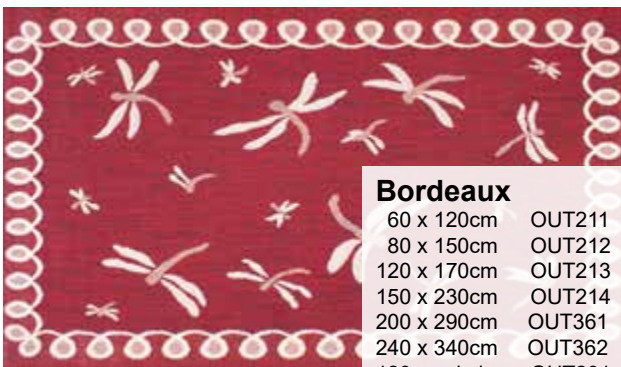

Bordeaux	
60 x 120cm	OUT211
80 x 150cm	OUT212
120 x 170cm	OUT213
150 x 230cm	OUT214
200 x 290cm	OUT361
240 x 340cm	OUT362
120cm circle	OUT291
160cm circle	OUT292