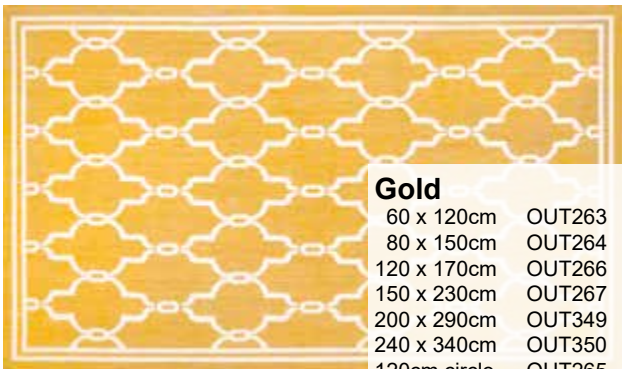

Red
 80 x 150cm OUT205
 120 x 170cm OUT206
 150 x 230cm OUT207
 200 x 290cm OUT331
 240 x 340cm OUT332

Navy
 80 x 150cm OUT202
 120 x 170cm OUT203
 150 x 230cm OUT204
 200 x 290cm OUT329
 240 x 340cm OUT330

FLATWEAVE POLYPROPYLENE

Terrace

Spanish Tile

200 x 290
AVAILABLE

CIRCLE
AVAILABLE

Silver / Grey

60 x 120cm	OUT176
80 x 150cm	OUT177
120 x 170cm	OUT179
150 x 230cm	OUT180
200 x 200cm	OUT343
240 x 340cm	OUT344
120cm circle	OUT178
160cm circle	OUT181

Teal	
60 x 120cm	OUT257
80 x 150cm	OUT258
120 x 170cm	OUT260
150 x 230cm	OUT261
200 x 290cm	OUT347
240 x 340cm	OUT348
120cm circle	OUT259
160cm circle	OUT262

Gold	
60 x 120cm	OUT263
80 x 150cm	OUT264
120 x 170cm	OUT266
150 x 230cm	OUT267
200 x 290cm	OUT349
240 x 340cm	OUT350
120cm circle	OUT265
160cm circle	OUT267