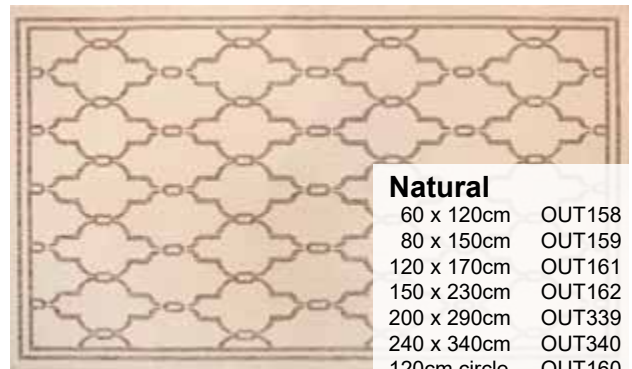

Red
 80 x 150cm OUT205
 120 x 170cm OUT206
 150 x 230cm OUT207
 200 x 290cm OUT331
 240 x 340cm OUT332

Navy
 80 x 150cm OUT202
 120 x 170cm OUT203
 150 x 230cm OUT204
 200 x 290cm OUT329
 240 x 340cm OUT330

FLATWEAVE POLYPROPYLENE

Terrace

Spanish Tile

200 x 290
AVAILABLE

CIRCLE
AVAILABLE

Silver / Grey

60 x 120cm	OUT176
80 x 150cm	OUT177
120 x 170cm	OUT179
150 x 230cm	OUT180
200 x 200cm	OUT343
240 x 340cm	OUT344
120cm circle	OUT178
160cm circle	OUT181

Teal	
60 x 120cm	OUT257
80 x 150cm	OUT258
120 x 170cm	OUT260
150 x 230cm	OUT261
200 x 290cm	OUT347
240 x 340cm	OUT348
120cm circle	OUT259
160cm circle	OUT262

Gold	
60 x 120cm	OUT263
80 x 150cm	OUT264
120 x 170cm	OUT266
150 x 230cm	OUT267
200 x 290cm	OUT349
240 x 340cm	OUT350
120cm circle	OUT265
160cm circle	OUT267