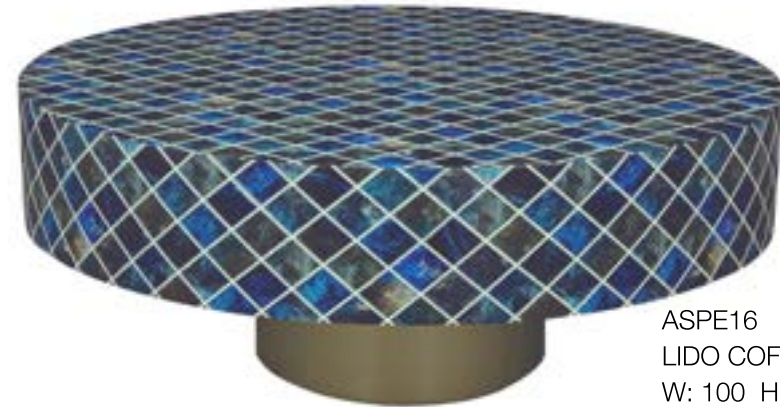

ASPECT AQUA

A trio of mottled Aqua pieces add a pop of colour. Four Oatmeal chunky shaped mirrors complement the look.

ASPE28-OAT
SQUARE OATMEAL MIRROR
W: 40 H: 40 D: 4

ASPE27-OAT
ARCH OATMEAL MIRROR
W: 40 H: 60 D: 4

ASPE26-OAT
SMALL ARCH
OATMEAL MIRROR
W: 30 H: 30 D: 4

ASPE29-AQ
TRIO AQUA MIRROR
W: 40 H: 40 D: 4

ASPE29-OAT
TRIO OATMEAL MIRROR
W: 40 H: 40 D: 4

ASPECT BUBBLE

New modern, organic statement tables in matt marble and tile finishes.

ASPE16
LIDO COFFEE TABLE
W: 100 H: 41 D: 100

ASPE14-MB
BUBBLE COFFEE TABLE - MATT BLACK
W: 90 H: 30 D: 90

ASPE13-MB
BUBBLE LAMP TABLE - MATT BLACK
W: 50 H: 55 D: 50

ASPE15-G
BUBBLE OVAL COFFEE TABLE - GRANITO
W: 120 H: 30 D: 65