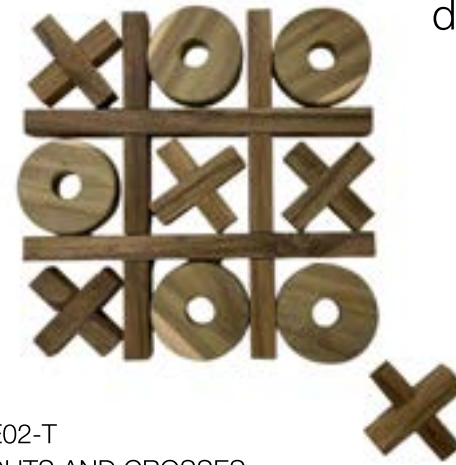

GAMES & HOBBY

Wooden artists boxes and desk tidies.

GAME03
ARTISTS BOX
W: 35 H: 8 D: 24

GAME05
CANDLE BOX
W: 40 H: 8 D: 15

GAME06
DESK TIDY
W: 24 H: 8 D: 24

GAME04
PENCIL BOX
W: 35 H: 8 D: 24

GAMES & HOBBY

Old style wooden games of noughts and crosses and dice, and NEW Blox tower building game, in printed calico drawstring bags.