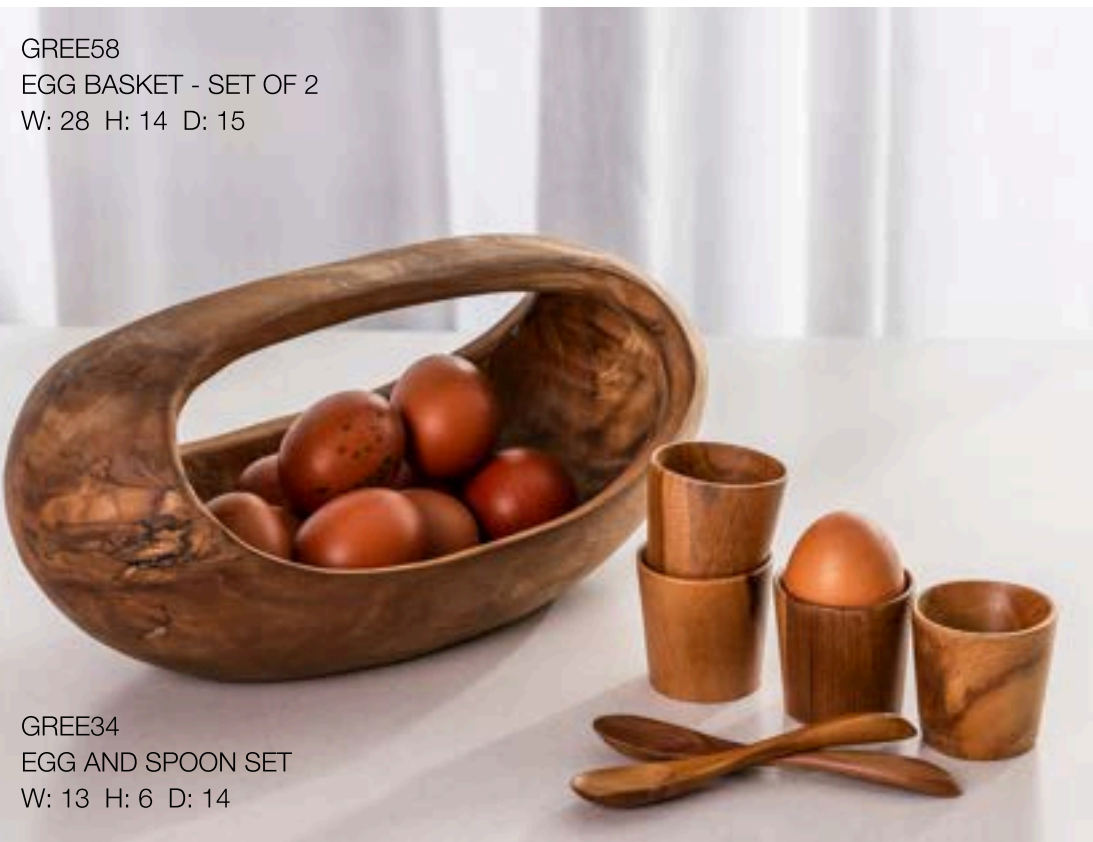

GREE08
SALAD DRESSING SET
W: 30 H: 14 D: 20

GREEN CUISINE

WOOD & GLASSWARE

Wood and glass tableware and kitchen accessories.

GREE20
CANDY FISH
W: 30 H: 22 D: 17

GREE13
CHEFS CHUM
W: 37 H: 8 D: 8

GREE21
SET OF 4 SAUCE DISHES
W: 37 H: 7 D: 8

GREE01
TREE OF LIFE -SET OF 4
W: 30 H: 30 D: 2

GREE02
BAGUETTE & CRUDITE SET
W: 60 H: 13 D: 8

GREE35
SWEET TOOTH SET
W: 12 H: 3 D: 18

GREEN CUISINE

LITTLE WOODEN SETS

Beautifully boxed, hand carved wooden kitchenware.

- GREE36 KITCHEN STORAGE TALL W: 12 H: 30 D: 8
- GREE37 KITCHEN STORAGE LARGE W: 19 H: 25 D: 6
- GREE38 KITCHEN STORAGE MED W: 14 H: 21 D: 6
- GREE39 KITCHEN STORAGE SMALL W: 12 H: 17 D: 6

GREE58
EGG BASKET - SET OF 2
W: 28 H: 14 D: 15