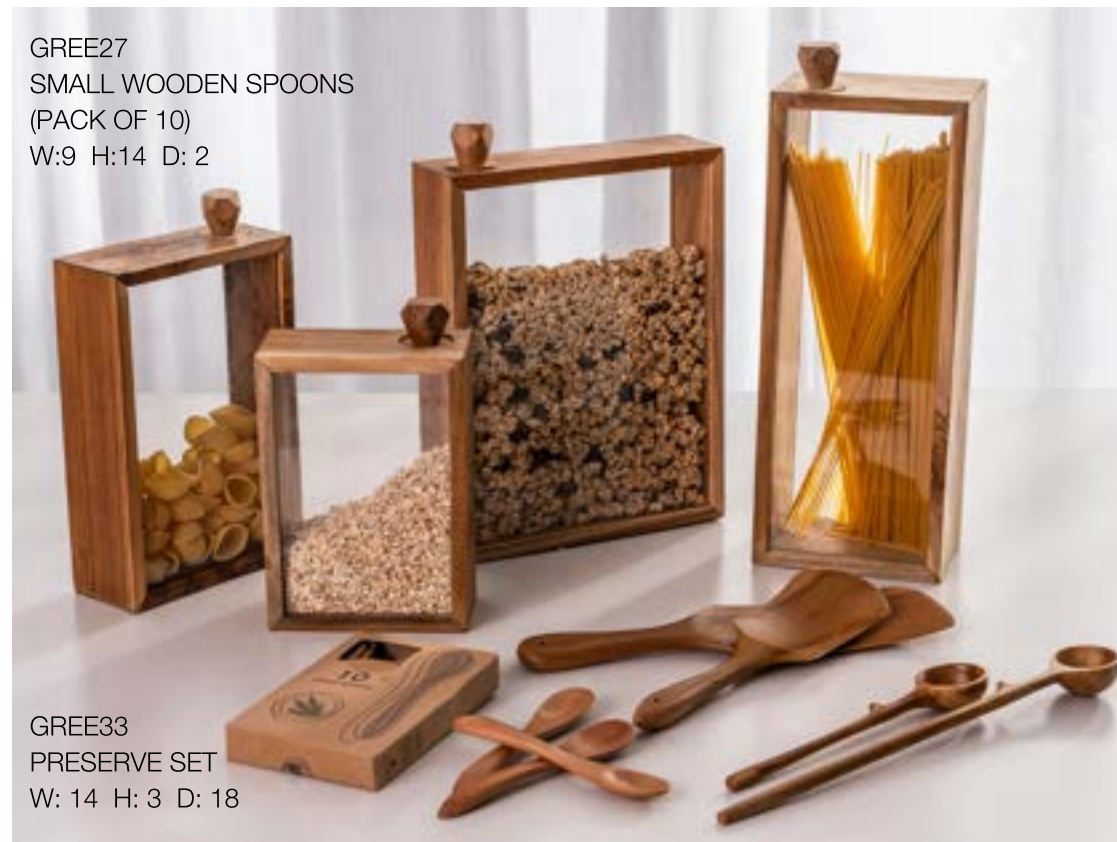

GREE27
SMALL WOODEN SPOONS
(PACK OF 10)
W:9 H:14 D: 2

GREE33
PRESERVE SET
W: 14 H: 3 D: 18