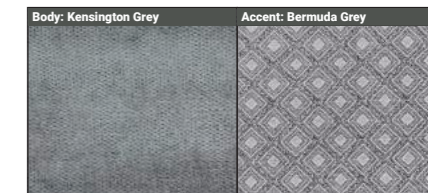

Feet - Dark Wood Foot Only.

Care Instructions - Dry Clean Only.

Options - High or Scatter Back.

Kensington Mink Collection

Kensington Nutmeg Collection

Kensington Silver Collection

Kensington Grey Collection