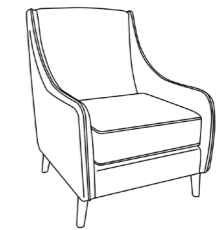

Designer Footstool
H:33 x W:95 x D:65 (cm)
Overall Pattern

Storage Footstool
H:43 x W:63 x D:66 (cm)
Overall Plain

Standard Footstool
H:43 x W:63 x D:66 (cm)
Overall Plain

Pip Designer Chair
H:99 x W:78 x D:86 (cm)
x1 Small Scatter