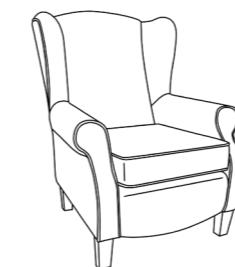

Accent Chair

H:101 x W:82 x D:92 (cm)

Full Plain or Full Pattern