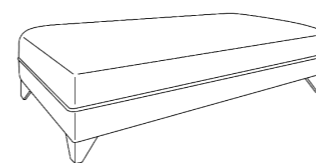

Bench Stool
H:36 x W:134 x D:69 (cm)
Top Half: Pattern / Bottom Half: Plain

Accent Chair
H:109 x W:77 x D:80 (cm)
Fixed Back
x1 Bolster Cushion

Lovechair
H:97 x W:142 x D:97 (cm)
x1 Medium Cushion (Body)
x1 Small Scatter (Pattern)