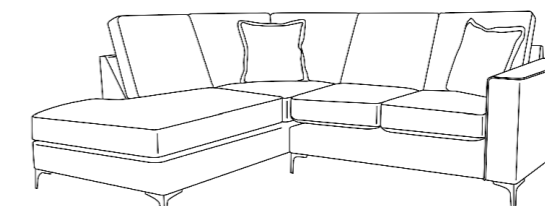

Left Hand Chaise

H:94 x W:233 x D:200 (cm)
x2 Small Scatters