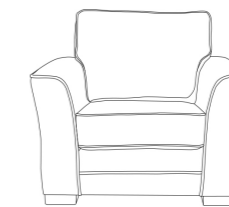

Gracelands Olive Collection

Gracelands Lilac Collection

Gracelands Duck Egg Blue Collection

Designer Footstool
H:40 x W:95 x D:65 (cm)
Peublo

Footstool
H:43 x W:63 x D:66 (cm)
Plain

Armchair
H:94 x W:105 x D:94 (cm)
x1 Scatter - Half and Half

Accent Chair
H:84 x W:66 x D:76 (cm)
Peublo or Plain

2 Seater
H:94 x W:165 x D:94 (cm)
x2 Scatter - Half and Half

3 Seater
H:94 x W:203 x D:94 (cm)
x2 Scatter - Half and Half

Sofabed
H:94 x W:167 x D:94 (cm)
x2 Scatter - Half and Half