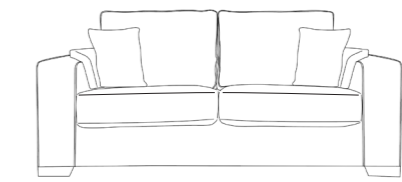

3 Seater
H:94 x W:200 x D:99 (cm)
x2 Small Scatter
x2 Arm Cushions