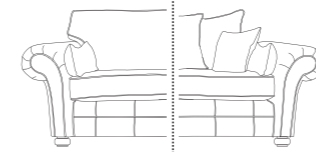

2 Seater
H:94 x W:180 x D:94 (cm)
Carcass Arizona
Seat/High Back Cushion: Sultan
Scatter Combo: x2 Small Check / x1 Stag
x2 Small Scatters: Small Check