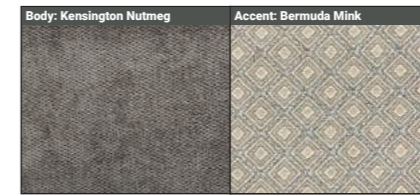

Feet - Gold or Silver Metal Leg.

Care Instructions - Dry Clean Only.

Options - High Back Only.

Kensington Mink Collection

Kensington Nutmeg Collection

Kensington Silver Collection

Kensington Grey Collection