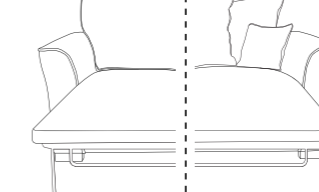

Sofabed
H:100 x W:167 x D:100 (cm)
x2 Kensington / x1 Bermuda
x2 Small Scatters in Bermuda