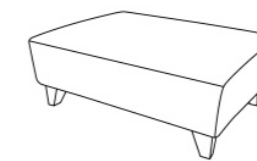

H:52 x W:90 x D:70 (cm)

Overall - Plain

Footstool

H:43 x W:63 x D:66 (cm)

Overall - Plain

Designer Footstool

H:33 x W:95 x D:65 (cm)

Overall - Plain or Pattern