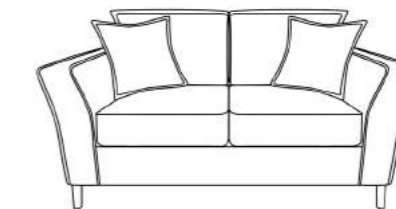

2 Seater
H:95 x W:172 x D:96 (cm)
x2 Small Scatters