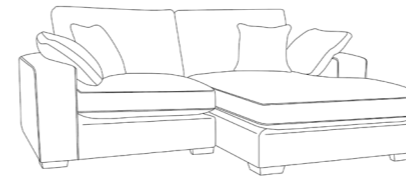

Right Hand Chaise Complete
H:94 x W:225 x D:163 (cm)
x2 Small Scatter
x2 Arm Cushions