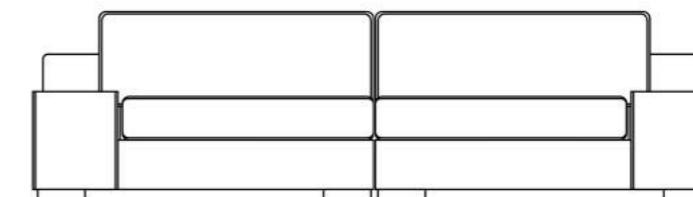

4 Seater

H:91 x W:270 x D:97 (cm)

x2 Small Scatters