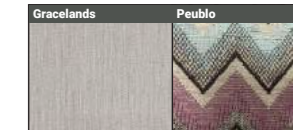

A MEMBER OF
A©ID
ANTI COPYING IN DESIGN

Waffle Ecu Collection - Dark Wood Feet - HB

Frames - Constructed from solid birch wood. Selected MDF boards used for footstool construction. All joints glued and stapled for extra strength.

Seat Cushions - All seat cushions are constructed from foam with a 300g high-loft fibre wrap for maximum comfort and support. Seat cushions are reversible.

Back Cushions - All back cushions are filled with conjugate hollow virgin white fibre. Standard Back Cushions are reversible.

Feet - Plastic Feet Only.

Care Instructions - Dry Clean Only.

Options - High Back Only.

Swatch Option:

Gracelands Silver Collection