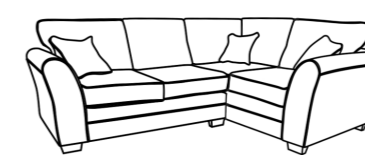

Right/Left Hand Corner

H:91 x W:250 x D:190 (cm)

(Right Pictured Above)
Scatter Combination: x4 Pattern / x4 Plain
x3 Small Scatters