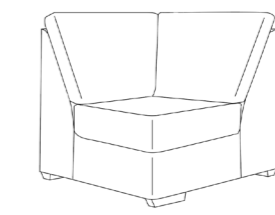

Corner Unit
H:94 x W:99 x D:99 (cm)