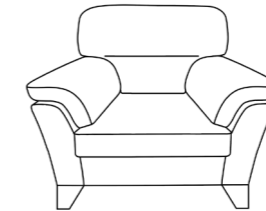

Armchair
H:109 x W:102 x D:95 (cm)