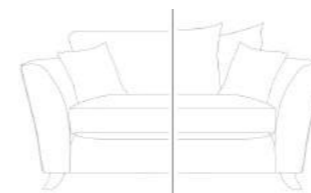

2 Seater
H:98 x W:167 x D:93 (cm)
HB: x2 Small Nova Scatter
SB: x2 Large Nova / x1 Large Hera /
x2 Small Nova Scatter