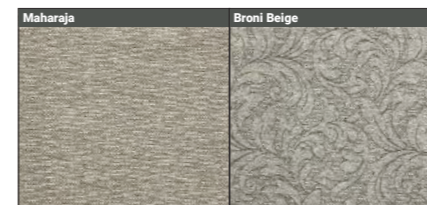

Maharaja Beige Collection