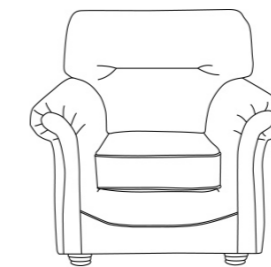

Armchair

H:99 x W:102 x D:90 (cm)

x1 Small Scatter