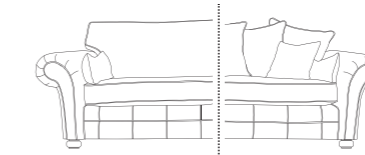

3 Seater Sofa
Scatter Back Option: x3 Flores half & half. x2 Hardwick Full Plain.
x2 Small Scatters in Sandro half & half. x1 Malia Both Sides.
High Back Option: x2 Small Scatters in Sandro half & half.
x1 Malia Both Sides.
H:94 x W:210 x D:94cm