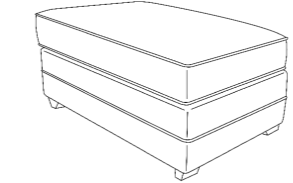

Swatch Option:

Hopsack Silver Collection

Hopsack Pewter Collection

Hopsack Slate Collection

Hopsack Stone Collection

Designer Footstool
H:33 x W:95 x D:65 (cm)
Pattern or Plain

Standard Footstool
H:43 x W:63 x D:66 (cm)
Plain