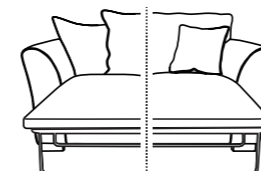

Scatter Combination: x2 Pattern / x2 Plain

3 Seater

H:91 x W:210 x D:95 (cm)

Scatter Combination: x2 Pattern / x3 Plain

Chaise

H:91 x W:210 x D:145 (cm)

Scatter Combination: x2 Pattern / x3 Plain

Sofabed