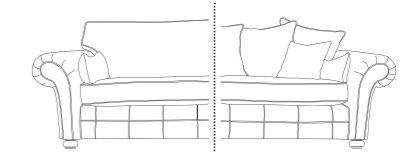

4 Seater
H:94 x W:265 x D:94 (cm)
Carcass Arizona
Seat/High Back Cushion: Sultan
Scatter Combo: x2 Small Check / x2 Sultan / x1 Stag
x2 Small Scatters: Small Check