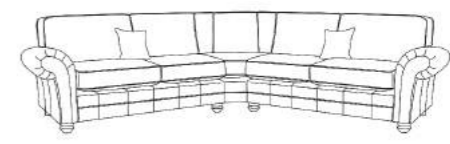

2 Corner 2
H:94 x W:288 x D:216 (cm)
Carcass Arizona
Seat/High Back Cushion: Sultan
Scatter Combo: x5 Small Check / x5 Sultan / x1 Stag
x2 Small Scatters: Small Check

Swatch Option: