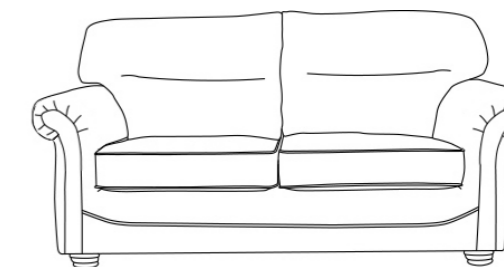

3 Seater

H:99 x W:196 x D:90 (cm)

x2 Small Scatters

ARM COVERS ARE NOT INCLUDED AND ARE SUPPLIED AT AN ADDITIONAL COST.