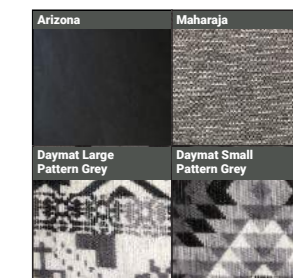

Maharaja Orange Collection