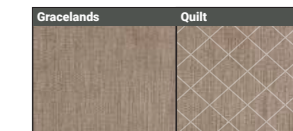

2 Corner 2

H:94 x W:235 x D:235 (cm)
x3 Small Diamond Stitch Scatters

Swatch Option:

Gracelands Silver Collection

Gracelands Pewter Collection

Gracelands Taupe Collection

Gracelands Cream Collection

Gracelands Olive Collection