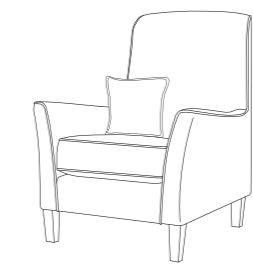

Designer Chair
H:99 x W:78 x D:86 (cm)
Option 1: Gold Leg / Gold Scatter
Option 2: Silver Leg / Silver Scatter
x1 Medium Scatter