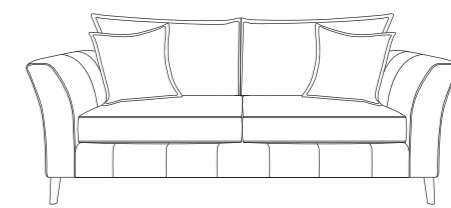

3 Seater
H:92 x W:205 x D:100 (cm)
Option 1: Gold Leg / Gold Pipe / Gold Scatter
Option 2: Silver Leg / Silver Pipe / Silver Scatter
x2 Medium Scatters

Option 1 (Gold) & Option 2 (Silver) can not be mixed, please choose either 1 or 2.