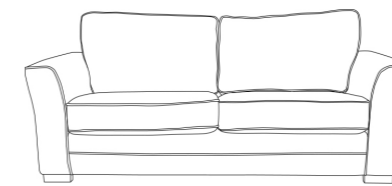

3 Seater
H:94 x W:203 x D:94 (cm)
x2 Scatter - Half and Half