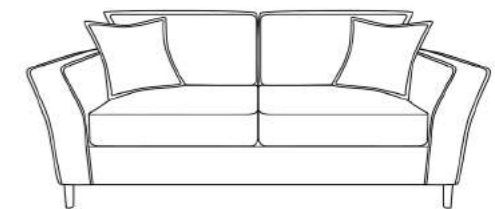

Kew Accent Chair
H:88 x W:70 x D:85 (cm)
Overall Plain or Pattern

Armchair
H:95 x W:110 x D:96 (cm)
x2 Small Scatters

Lovechair
H:95 x W:136 x D:96 (cm)
x2 Small Scatters

2 Seater
H:95 x W:172 x D:96 (cm)
x2 Small Scatters