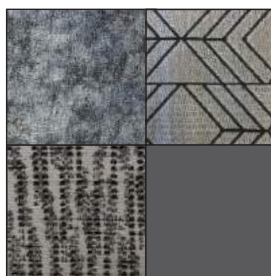

Swatch Option:

Silver Collection

Truffle Collection

Platinum Collection

Coal Collection

A@ID

Waffle Ecru Collection - Dark Wood Feet - HB

Frames - Constructed from solid birch wood. Selected MDF boards used for footstool construction. All joints glued and stapled for extra strength.