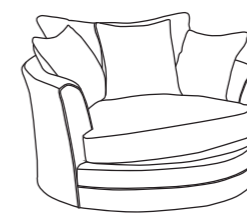

Malia Silver Collection

Malia Bottle Green Collection

Malia Coffee Collection

Standard Footstool

H:43 x W:63 x D:66 (cm)

Halfmoon Footstool

H:52 x W:90 x D:70 (cm)

Swivel Chair

Small - H:100 x W:105 x D:105 (cm)
Medium - H:100 x W:120 x D:120 (cm)
x2 Small Scatters

Armchair

H:94x W:105 x D:94 (cm)
x1 Small Scatter

2 Seater

H:94 x W:142 x D:94 (cm)
x2 Small Scatters

2.5 Seater

H:94 x W:164 x D:94 (cm)
x2 Small Scatters