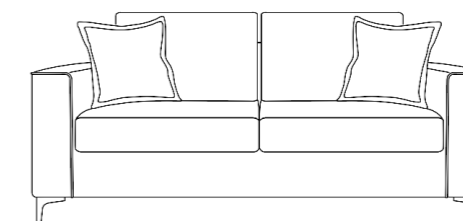

Malia Silver Collection

Malia Bottle Green Collection

Malia Coffee Collection

Standard Footstool

H:43 x W:63 x D:66 (cm)

Halfmoon Footstool

H:52 x W:90 x D:70 (cm)

Swivel Chair

Small - H:100 x W:105 x D:105 (cm)
Medium - H:100 x W:120 x D:120 (cm)
x2 Small Scatters

Armchair

H:94x W:105 x D:94 (cm)
x1 Small Scatter

2 Seater

H:94 x W:142 x D:94 (cm)
x2 Small Scatters

2.5 Seater

H:94 x W:164 x D:94 (cm)
x2 Small Scatters