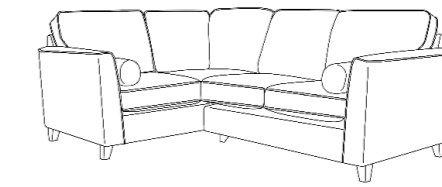

H:96 x W:115 x D:92 (cm)

Malia Collections: x2 Bolsters or scatters in Sundown

2 Seater

H:96 x W:150 x D:92 (cm)

Malia Collections: x2 Bolsters or scatters in Sundown

3 Seater

H:96 x W:190 x D:92 (cm)

Malia Collections: x2 Bolsters or scatters in Sundown