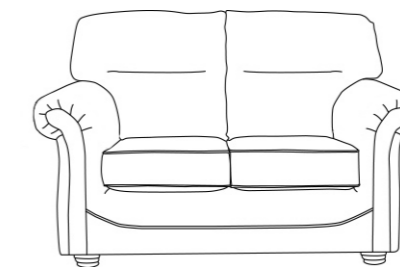

2 Seater

H:99 x W:148 x D:90 (cm)

x2 Small Scatters