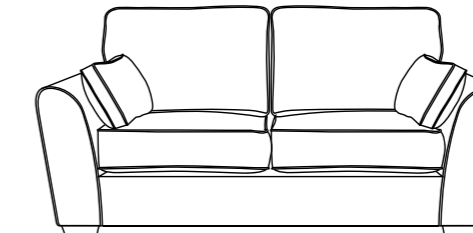

3 Seater
H:90 x W:204 x D:90 (cm)