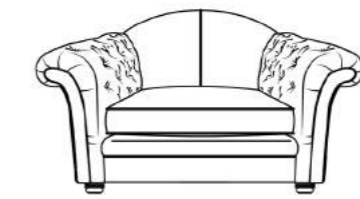

Lovechair
H:95 x W:156 x D:106 (cm)
x1 Large Scatter
x1 Medium Scatter