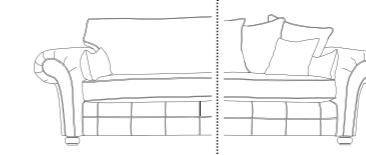

3 Seater Sofa
x2 Small Waffle Scatters.
H:94 x W:210 x D:94cm