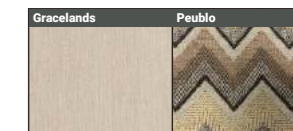

Feet - Plastic Feet Only.

Care Instructions - Dry Clean Only.

Options - High Back Only.

Swatch Option:

Gracelands Silver Collection

Gracelands Pewter Collection

Gracelands Taupe Collection

Gracelands Cream Collection