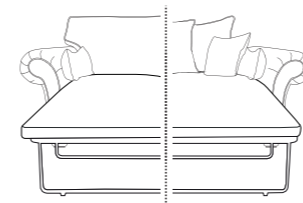

3 Seater Sofabed
x2 Small Waffle Scatters.
H:94 x W:210 x D:94cm