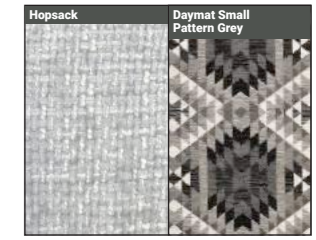

A MEMBER OF
A@ID
ANTI COPYING IN DESIGN

Hopsack Slate Collection - Dark Wood Feet - HB

Frames - Constructed from solid birch wood. Selected MDF boards used for footstool construction. All joints glued and stapled for extra strength.

Seat Cushions - All seat cushions are constructed from foam with a 300g high-loft fibre wrap for maximum comfort and support. Seat cushions are reversible.

Back Cushions - All back cushions are filled with conjugate hollow virgin white fibre. Standard Back Cushions are reversible.

Feet - Dark Feet Only.

Care Instructions - Dry Clean Only.

Options - High Back Only.

Swatch Option:

Hopsack Silver Collection