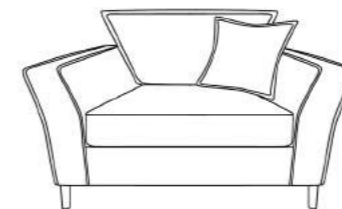

Lovechair
H:95 x W:136 x D:96 (cm)
x2 Small Scatters