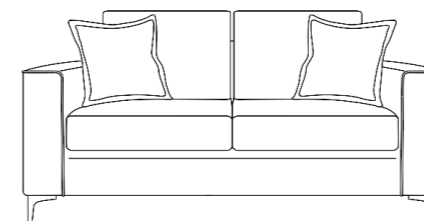

Malia Silver Collection

Malia Bottle Green Collection

Malia Coffee Collection

Standard Footstool

H:43 x W:63 x D:66 (cm)

Halfmoon Footstool

H:52 x W:90 x D:70 (cm)

Swivel Chair

Small - H:100 x W:105 x D:105 (cm)
Medium - H:100 x W:120 x D:120 (cm)
x2 Small Scatters

Armchair

H:94x W:105 x D:94 (cm)
x1 Small Scatter

2 Seater

H:94 x W:142 x D:94 (cm)
x2 Small Scatters

2.5 Seater

H:94 x W:164 x D:94 (cm)
x2 Small Scatters