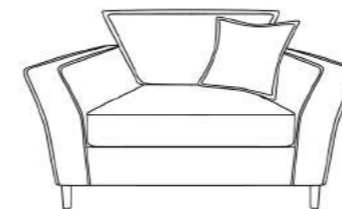

Armchair
H:95 x W:110 x D:96 (cm)
x2 Small Scatters