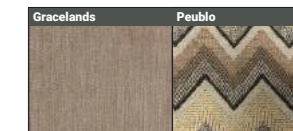

Feet - Plastic Feet Only.

Care Instructions - Dry Clean Only.

Options - High Back Only.

Swatch Option:

Gracelands Silver Collection

Gracelands Pewter Collection

Gracelands Taupe Collection

Gracelands Cream Collection