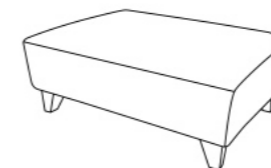

Feet - Dark Wood Feet.
Care Instructions - Dry Clean Only.
Options - High Back Only.

Kensington Mink Collection

Kensington Nutmeg Collection

Kensington Silver Collection

Kensington Grey Collection

Half-moon Footstool
H:52 x W:90 x D:70 (cm)