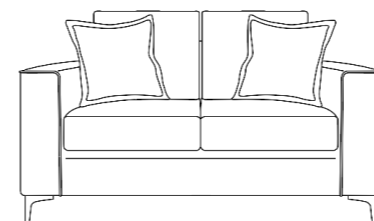

2 Seater

H:94 x W:142 x D:94 (cm)
x2 Small Scatters