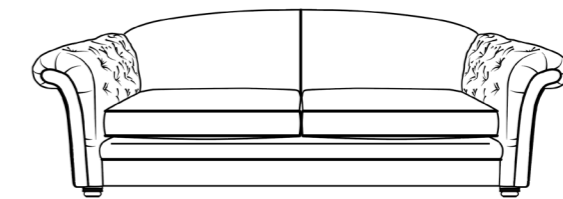

4 Seater
H:95 x W:263 x D:106 (cm)
x2 Large Scatter
x2 Medium Scatter
x1 Bolster Cushion