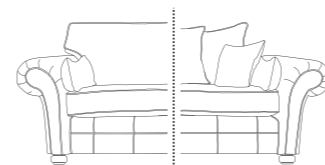

2 Seater
H:94 x W:180 x D:94 (cm)