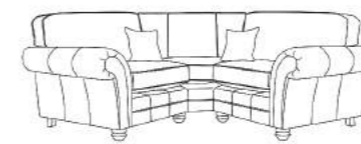

1 Corner 1
H:94 x W:216 x D:216 (cm)
Carcass Arizona
Seat/High Back Cushion: Sultan
Scatter Combo: x2 Small Check / x4 Sultan / x1 Stag
x2 Small Scatters: Small Check