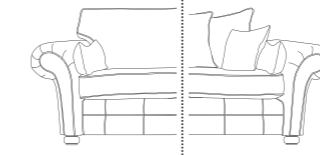

Standard Footstool
Full Alexandra
H:43 x W:63 x D:66cm

Storage Footstool
Full Alexandra
H:43 x W:63 x D:66cm

Twister Chair
x1 Large Cushion in Alexandra
x2 Medium Scatters in Waffle
Large: H:100 x W:135 x D:135cm
Medium: H:100 x W:120 x D:120cm

Standard Chair
High Back Only:
x1 Small Waffle Scatter.
H:94 x W:105 x D:94cm

Love Chair
High Back Only:
x1 Small Waffle Scatter.
H:94 x W:150 x D:94cm

2 Seater Sofa
x2 Small Waffle Scatters.
H:94 x W:180 x D:94cm