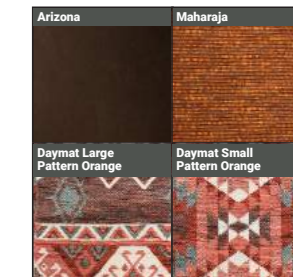

Swatch Option: