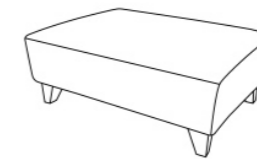

Half-moon Footstool

H:52 x W:90 x D:70 (cm)

Overall - Plain

Footstool

H:43 x W:63 x D:66 (cm)

Overall - Plain

Designer Footstool

H:40 x W:95 x D:65 (cm)