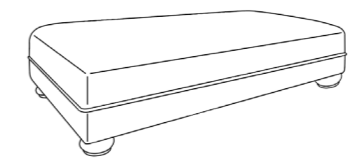

Feet - Dark Wood Foot Only.

Care Instructions - Dry Clean Only.

Options - High Back Only.

Aston Steel Collection

Aston Latte Collection

Aston Linen Collection

Aston Mocha Collection

Sherwood Accent Chair
H:101 x W:82 x D:92 (cm)