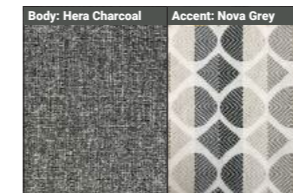

Hera Charcoal Collection