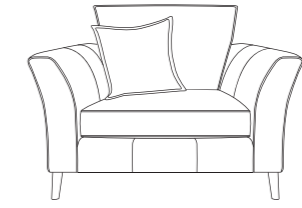

Armchair
H:92 x W:109 x D:100 (cm)
Option 1: Gold Leg / Gold Pipe / Gold Scatter
Option 2: Silver Leg / Silver Pipe / Silver Scatter
x1 Medium Scatter