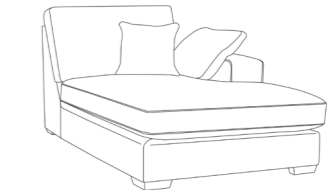

Right Hand Chaise Unit
H:94 x W:112 x D:163 (cm)
x1 Small Scatter
x1 Arm Cushions