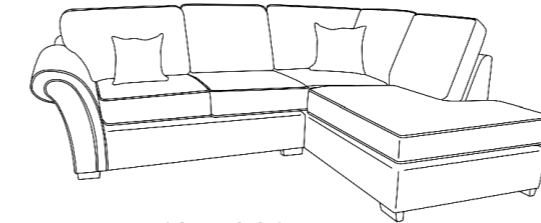

Right Hand Chaise
H:95 x W:252 x D:200 (cm)
x2 Small Scatters