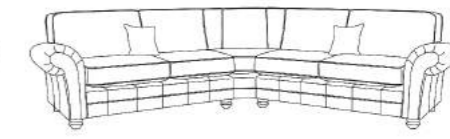

2 Corner 2
x2 Small Waffle Scatters.
H:94 x W:288 x D:288cm