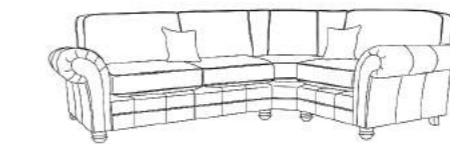

2 Corner 1 / 1 Corner 2
H:94 x W:288 x D:216 (cm)
Carcass Arizona
Seat/High Back Cushion: Sultan
Scatter Combo: x4 Small Check / x4 Sultan / x1 Stag
x2 Small Scatters: Small Check