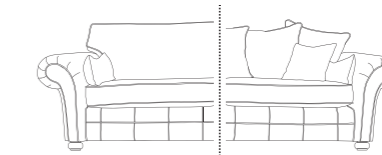

3 Seater Sofa
Scatter Back Option: x3 Flores half & half. x2 Hardwick Full Plain.
x2 Small Scatters in Sandro half & half. x1 Malia Both Sides.
High Back Option: x2 Small Scatters in Sandro half & half.
x1 Malia Both Sides.
H:94 x W:210 x D:94cm

4 Seater Sofa
Scatter Back Option: x3 Flores half & half. x2 Hardwick Full Plain.
x2 Small Scatters in Sandro half & half. x1 Malia Both Sides.
High Back Option: x2 Small Scatters in Sandro half & half.
x1 Malia Both Sides.
H:94 x W:265 x D:94cm