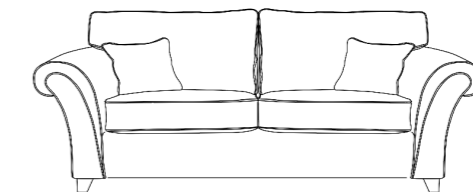

3 Seater
H:95 x W:210 x D:97 (cm)
x2 Small Scatters