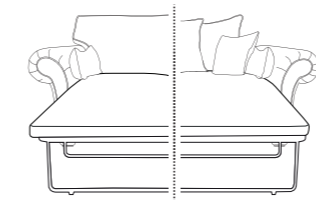

Sedaflex Sofabed
H:94 x W:210 x D:97 (cm)
Carcass Arizona
Seat/High Back Cushion: Sultan
Scatter Combo: x2 Small Check / x2 Sultan / x1 Stag
x2 Small Scatters: Small Check