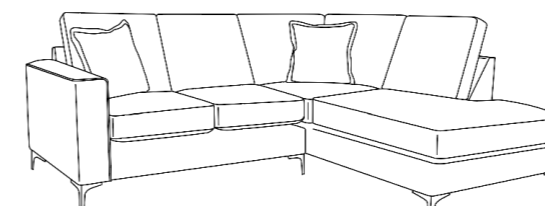

Right Hand Chaise

H:94 x W:200 x D:233 (cm)
x2 Small Scatters