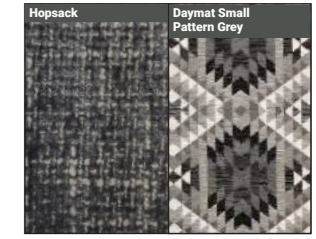

Hopsack Slate Collection