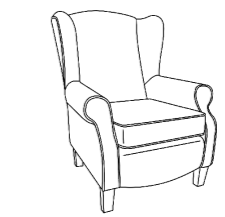

Sherwood Accent Chair
H:101 x W:82 x D:92 (cm)
Overall Small Check