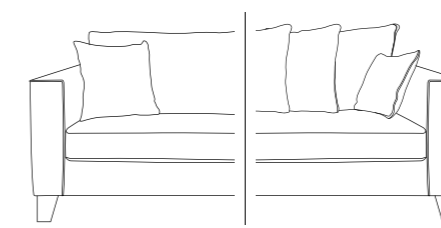

H:96 x W:115 x D:92 (cm)

Malia Collections: x2 Bolsters or scatters in Sundown

2 Seater

H:96 x W:150 x D:92 (cm)

Malia Collections: x2 Bolsters or scatters in Sundown

3 Seater

H:96 x W:190 x D:92 (cm)

Malia Collections: x2 Bolsters or scatters in Sundown