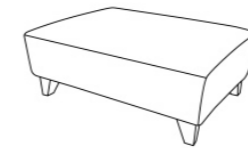

Designer Footstool
Full Alexandra or Waffle
H:40 x W:95 x D:65cm