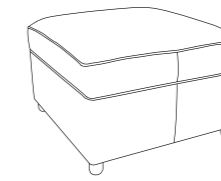

Designer Footstool
H:33 x W:95 x D:65 (cm)
Overall Pattern

Storage Footstool
H:43 x W:63 x D:66 (cm)
Overall Plain

Standard Footstool
H:43 x W:63 x D:66 (cm)
Overall Plain

Pip Designer Chair
H:99 x W:78 x D:86 (cm)
x1 Small Scatter