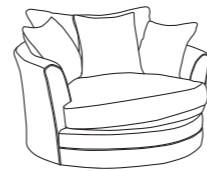

Twister Chair

Medium: H:100 x W:120 x D:120 (cm)
Large: H:100 x W:135 x D:135 (cm)

Scatter Combination: x1 Pattern / x2 Plain