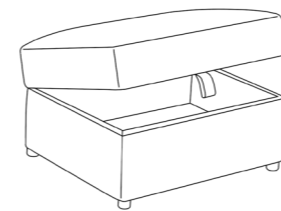

Storage Footstool
H:43 x W:63 x D:66 (cm)