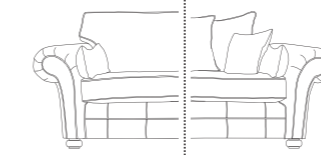

Half-Moon Footstool
Hardwick Plain
H:52 x W:90 x D:70cm

Designer Footstool
Hardwick Plain or Flores
H:40 x W:95 x D:65cm

Standard Footstool
Hardwick Plain
H:43 x W:63 x D:66cm

Twister Chair
x1 Large Cushion in Flores half & half
x2 Medium Scatters in Hardwick Full Plain.
Large: H:100 x W:135 x D:135cm
Medium: H:100 x W:120 x D:120cm

Standard Chair
High Back Only:
x1 Small Scatters in Sandro half & half.
x1 Malia Both Sides.
H:94 x W:105 x D:94cm

Love Chair
High Back Only:
x1 Small Scatters in Sandro half & half.
x1 Malia Both Sides.
H:94 x W:150 x D:94cm