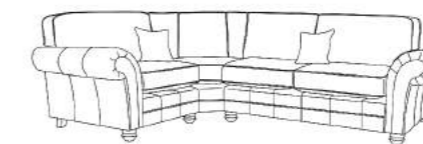

1 Corner 2
Scatter Back Option: x4 Flores half & half. x5 Hardwick Full Plain.
x2 Small Scatters in Sandro half & half. x1 Malia Both Sides.
High Back Option: x2 Small Scatters in Sandro half & half.
x1 Malia Both Sides.
H:94 x W:216 x D:288cm