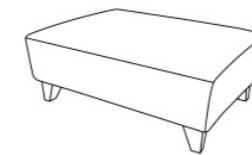

Designer Footstool
H:40 x W:95 x D:65 (cm)