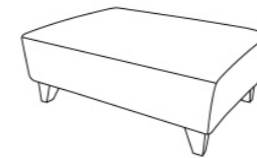

Designer Footstool
H:33 x W:95 x D:65 (cm)
Overall Pattern