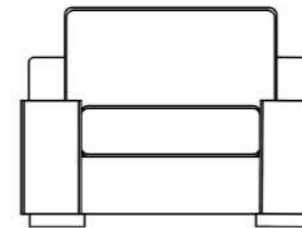

Rumba Mustard Collection

Swivel Accent Chair

H:92 x W:71 x D:85 (cm)

Armchair

H:91 x W:96.5 x D:97 (cm)

x1 Small Scatter

Lovechair

H:91 x W:124 x D:97 (cm)