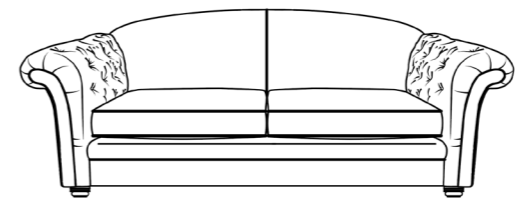

3 Seater
H:95 x W:230 x D:106 (cm)
x2 Large Scatter
x2 Medium Scatter
x1 Bolster Cushion