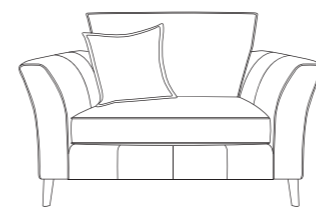

Lovechair
H:92 x W:134 x D:100 (cm)
Option 1: Gold Leg / Gold Pipe / Gold Scatter
Option 2: Silver Leg / Silver Pipe / Silver Scatter
x1 Medium Scatter