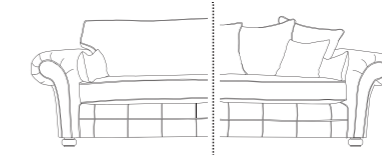

4 Seater Sofa
x2 Small Waffle Scatters.
H:94 x W:265 x D:94cm