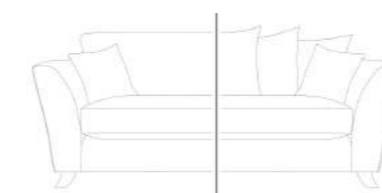

3 Seater
H:98 x W:210 x D:93 (cm)
HB: x2 Small Nova Scatter
SB: x3 Large Nova / x2 Large Hera /
x2 Small Nova Scatter