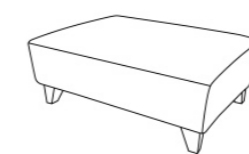

Frames - Constructed from solid birch wood. Selected MDF boards used for footstool construction. All joints glued and stapled for extra strength.

Seat Cushions - All seat cushions are constructed from foam with a 300g high-loft fibre wrap for maximum comfort and support. Seat cushions are reversible.

Half-Moon Footstool
Hardwick Plain
H:52 x W:90 x D:70cm

Designer Footstool
Hardwick Plain or Flores
H:40 x W:95 x D:65cm

Standard Footstool
Hardwick Plain
H:43 x W:63 x D:66cm

Twister Chair
x1 Large Cushion in Flores half & half
x2 Medium Scatters in Hardwick Full Plain.
Large: H:100 x W:135 x D:135cm
Medium: H:100 x W:120 x D:120cm