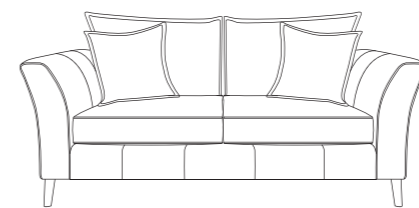

2 Seater
H:92 x W:171 x D:100 (cm)
Option 1: Gold Leg / Gold Pipe / Gold Scatter
Option 2: Silver Leg / Silver Pipe / Silver Scatter
x2 Medium Scatters