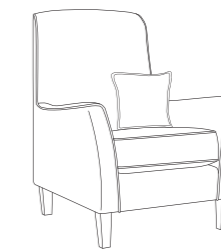

Pip Designer Chair
H:99 x W:78 x D:86 (cm)
x1 Small Scatter