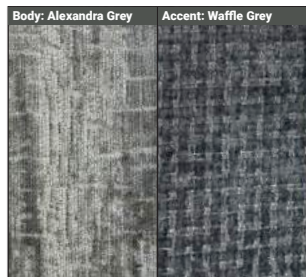

Alexandra Grey Collection