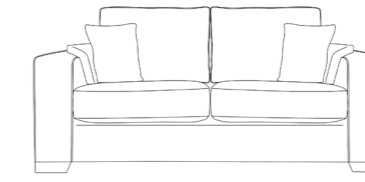

2.5 Seater
H:94 x W:180 x D:99 (cm)
x2 Small Scatter
x2 Arm Cushions