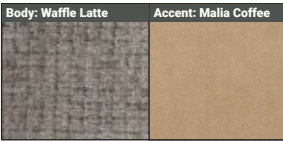

Swatch Option:

Waffle Latte Collection