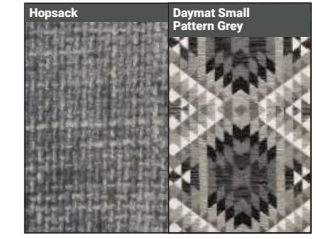

Hopsack Pewter Collection