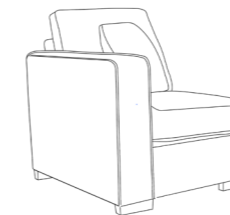

Left Hand Arm Unit
H:94 x W:112 x D:99 (cm)
x1 Small Scatter
x1 Arm Cushions