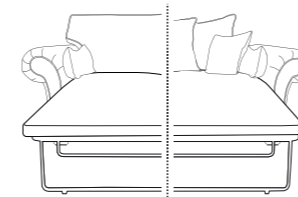

3 Seater Sofabed
Scatter Back Option: x3 Flores half & half. x2 Hardwick Full Plain.
x2 Small Scatters in Sandro half & half. x1 Malia Both Sides.
High Back Option: x2 Small Scatters in Sandro half & half.
x1 Malia Both Sides.
H:94 x W:210 x D:94cm