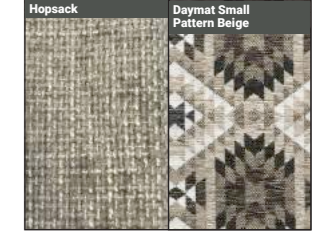

Swatch Option:

Hopsack Silver Collection

Hopsack Pewter Collection

Hopsack Slate Collection

Hopsack Stone Collection

Designer Footstool
H:33 x W:95 x D:65 (cm)
Pattern or Plain

Standard Footstool
H:43 x W:63 x D:66 (cm)
Plain