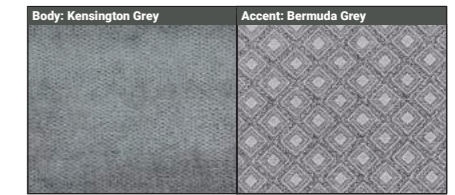

Feet - Gold or Silver Metal Leg.

Care Instructions - Dry Clean Only.

Options - High Back Only.

Kensington Mink Collection

Kensington Nutmeg Collection

Kensington Silver Collection

Kensington Grey Collection