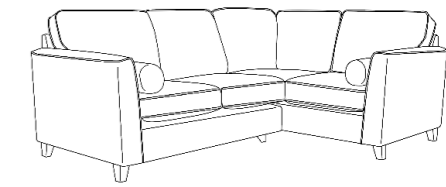

Right Hand Corner

H:96 x W:236 x D:170 (cm)

Malia Collections: x2 Bolsters or scatters in Sundown