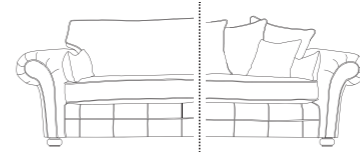

3 Seater
H:94 x W:210 x D:94 (cm)
Carcass Arizona
Seat/High Back Cushion: Sultan
Scatter Combo: x2 Small Check / x2 Sultan / x1 Stag
x2 Small Scatters: Small Check