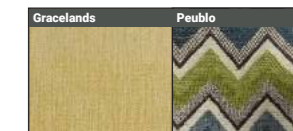

Gracelands Olive Collection

Gracelands Lilac Collection

Gracelands Duck Egg Blue Collection

Designer Footstool
H:40 x W:95 x D:65 (cm)
Peublo

Footstool
H:43 x W:63 x D:66 (cm)
Plain

Armchair
H:94 x W:105 x D:94 (cm)
x1 Scatter - Half and Half