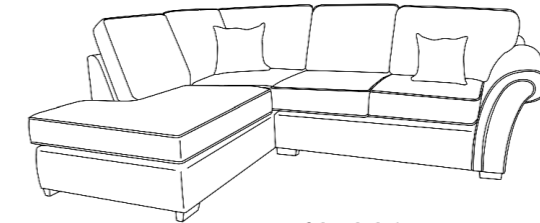

Left hand Chaise
H:95 x W:200 x D:252 (cm)
x2 Small Scatters