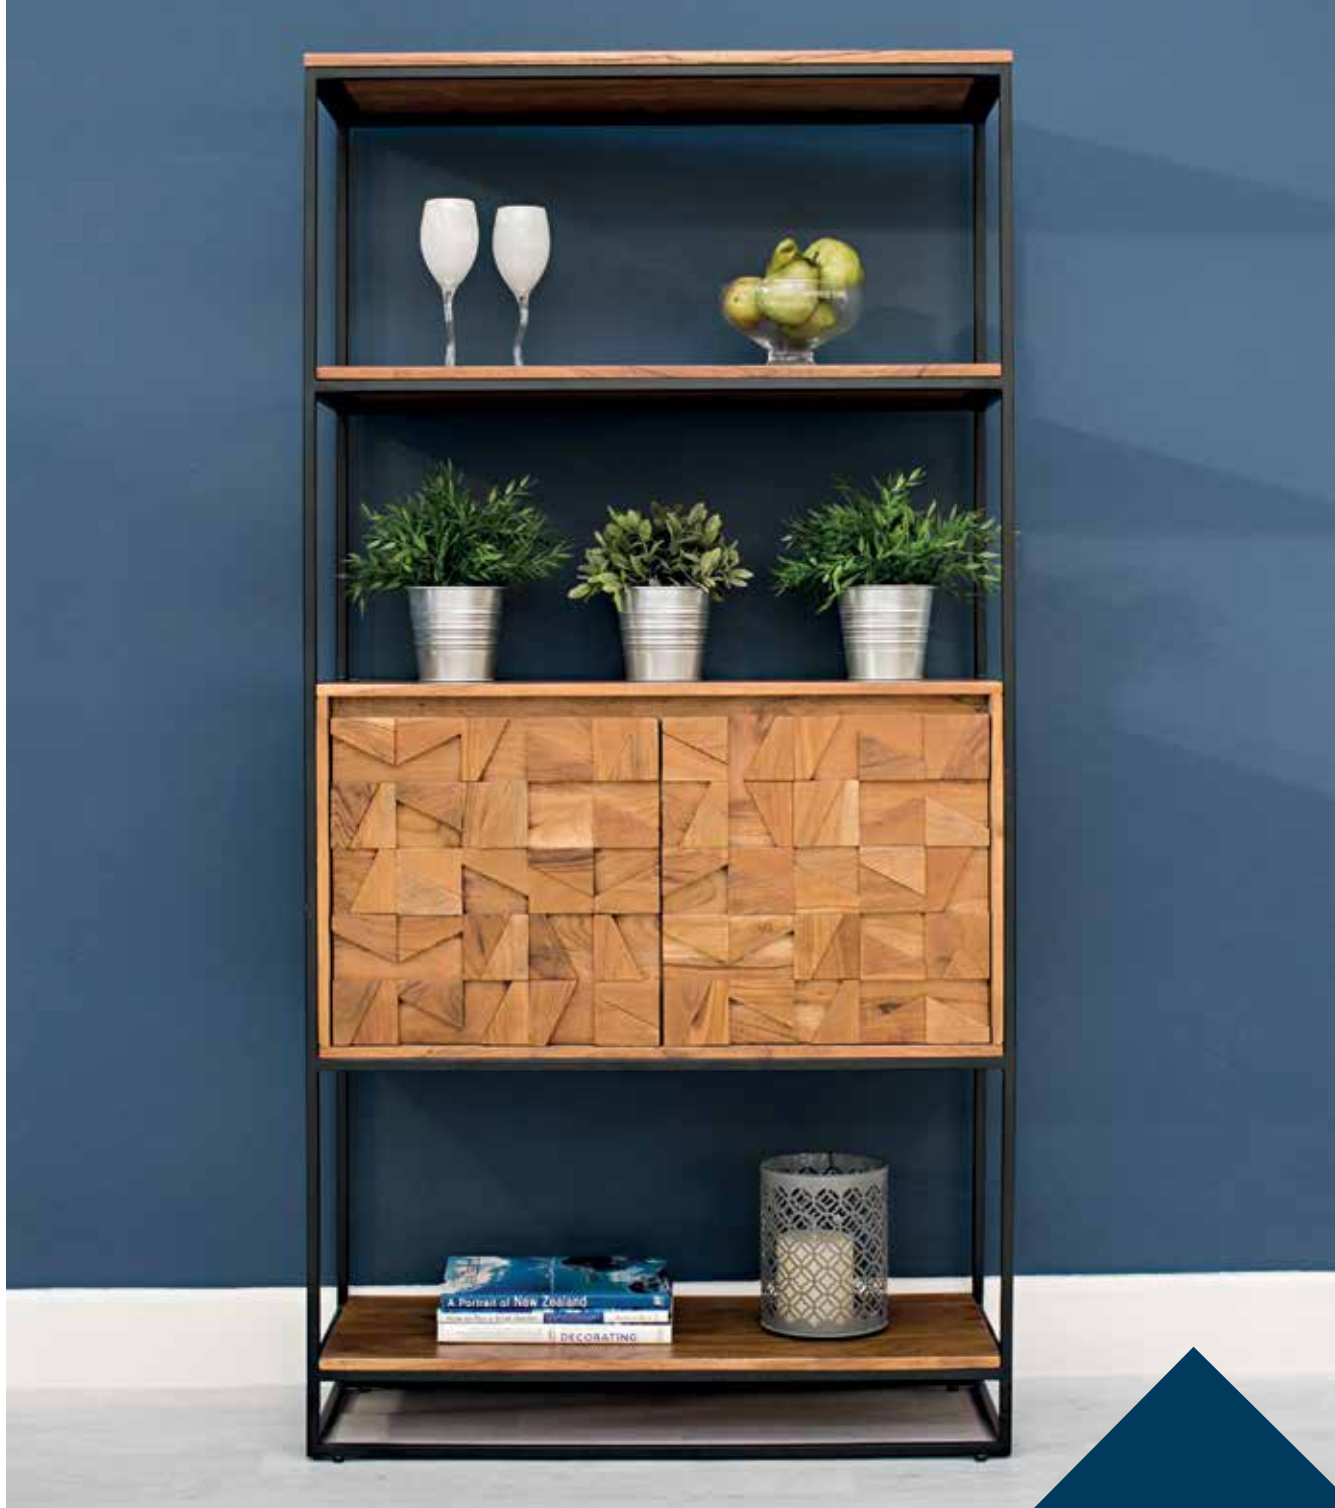

Axis Occasional

Code
AXI-001

Product
Axis Bookcase