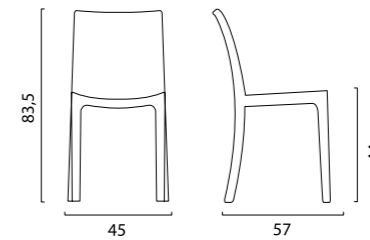

DIMENSIONI | DIMENSIONS (cm)

IMPILABILE | STACKABLE

LOGISTICA | LOGISTIC

		PESO WEIGHT (kg)
PZ. PALLET PCS. PALLET	20	3,35
MISURE PALLET PALLET DIM. (cm)	105 x 48 x 220 h	
PZ. BILICO PCS. TRUCK	1.400	
PZ. 40' CTR PCS. 40' CTN	1.200	

DIMENSIONI | DIMENSIONS (cm)

IMPILABILE | STACKABLE

LOGISTICA | LOGISTIC

		PESO WEIGHT (kg)
PZ. PALLET PCS. PALLET	18	3,8
MISURE PALLET PALLET DIM. (cm)	100 x 60 x 212 h	
PZ. BILICO PCS. TRUCK	1.080	
PZ. 40' CTR PCS. 40' CTN	828	

DIMENSIONI | DIMENSIONS (cm)

IMPILABILE | STACKABLE

LOGISTICA | LOGISTIC

		PESO WEIGHT (kg)
PZ. PALLET PCS. PALLET	20	4,0
MISURE PALLET PALLET DIM. (cm)	105 x 48 x 220 h	
PZ. BILICO PCS. TRUCK	1.400	
PZ. 40' CTR PCS. 40' CTN	1.200	