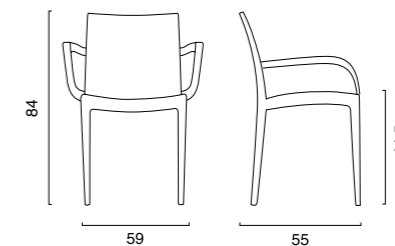

DIMENSIONI | DIMENSIONS (cm)

IMPILABILE | STACKABLE

LOGISTICA | LOGISTIC

		PESO WEIGHT (kg)
PZ. PALLET PCS. PALLET	20	3,35
MISURE PALLET PALLET DIM. (cm)	105 x 48 x 220 h	
PZ. BILICO PCS. TRUCK	1.400	
PZ. 40' CTR PCS. 40' CTN	1.200	

DIMENSIONI | DIMENSIONS (cm)

IMPILABILE | STACKABLE

LOGISTICA | LOGISTIC

		PESO WEIGHT (kg)
PZ. PALLET PCS. PALLET	18	3,8
MISURE PALLET PALLET DIM. (cm)	100 x 60 x 212 h	
PZ. BILICO PCS. TRUCK	1.080	
PZ. 40' CTR PCS. 40' CTN	828	