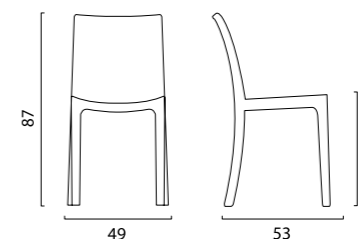

DIMENSIONI | DIMENSIONS (cm)

IMPILABILE | STACKABLE

LOGISTICA | LOGISTIC

		PESO WEIGHT (kg)
PZ. PALLET PCS. PALLET	18	3,8
MISURE PALLET PALLET DIM. (cm)	100 x 60 x 212 h	
PZ. BILICO PCS. TRUCK	1.080	
PZ. 40' CTR PCS. 40' CTN	828	

DIMENSIONI | DIMENSIONS (cm)

IMPILABILE | STACKABLE

LOGISTICA | LOGISTIC

		PESO WEIGHT (kg)
PZ. PALLET PCS. PALLET	20	4,0
MISURE PALLET PALLET DIM. (cm)	105 x 48 x 220 h	
PZ. BILICO PCS. TRUCK	1.400	
PZ. 40' CTR PCS. 40' CTN	1.200	

boheme 150x90
tavolo | table

rattan bistrot
poltrona | armchair

rattan bistrot
sedia | chair

Rattan Bistrot

Sedia polimerica
Polymeric chair

RATTAN BISTROT SEDIA POLIMERICA RATTAN BISTROT POLYMERIC CHAIR

COLORI | COLORS

DIMENSIONI | DIMENSIONS (cm)

IMPILABILE | STACKABLE

LOGISTICA | LOGISTIC

		PESO WEIGHT (kg)
PZ. PALLET PCS. PALLET	22	3,25
MISURE PALLET PALLET DIM. (cm)	95 x 48 x 216 h	
PZ. BILICO PCS. TRUCK	1.540	
PZ. 40' CTR PCS. 40' CTN	1.320	