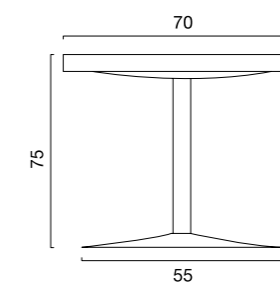

DIMENSIONI | DIMENSIONS (cm)

LOGISTICA | LOGISTIC

		PESO | WEIGHT (kg)
PZ. PALLET | PCS. PALLET	12	19,9
MISURE PALLET | PALLET DIM. (cm)	120 x 80 x 240 h	
PZ. BILICO | PCS. TRUCK	396	
PZ. 40' CTR | PCS. 40' CTN	288