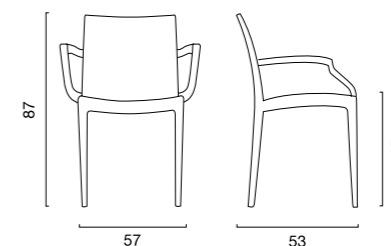

DIMENSIONI | DIMENSIONS (cm)

IMPILABILE | STACKABLE

LOGISTICA | LOGISTIC

		PESO WEIGHT (kg)
PZ. PALLET PCS. PALLET	22	3,25
MISURE PALLET PALLET DIM. (cm)	95 x 48 x 216 h	
PZ. BILICO PCS. TRUCK	1.540	
PZ. 40' CTR PCS. 40' CTN	1.320	

Rattan Bistrot

Poltrona polimerica
Polymeric armchair

RATTAN BISTROT POLTRONA POLIMERICA RATTAN BISTROT POLYMERIC ARMCHAIR

COLORI | COLORS

COLORI COLORS	CODICE ITEM CODE	COD. EAN EAN CODE
 BIANCO WHITE	S6625B	8.005.465.892.780
 MOKA MOKA	S6625MK	8.005.465.892.797
 ANTRACITE ANTHRACITE	S6625Y	8.005.465.892.803
 JUTA JUTE	S6625J	8.005.465.960.458

DIMENSIONI | DIMENSIONS (cm)

IMPILABILE | STACKABLE

LOGISTICA | LOGISTIC

		PESO WEIGHT (kg)
PZ. PALLET PCS. PALLET	20	4,0
MISURE PALLET PALLET DIM. (cm)	105 x 60 x 200 h	
PZ. BILICO PCS. TRUCK	1.160	
PZ. 40' CTR PCS. 40' CTN	920	