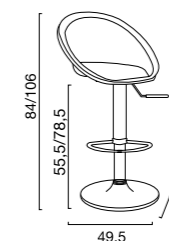

DIMENSIONI | DIMENSIONS (cm)

LOGISTICA | LOGISTIC

		PESO WEIGHT (kg)
PZ. PALLET PCS. PALLET	14	5,6
MISURE PALLET PALLET DIM. (cm)	80 x 80 x 114 h	
PZ. BILICO PCS. TRUCK	1.344	
PZ. 40' CTR PCS. 40' CTN	784	

DIMENSIONI | DIMENSIONS (cm)

LOGISTICA | LOGISTIC

		PESO WEIGHT (kg)
PZ. PALLET PCS. PALLET	14	8,1
MISURE PALLET PALLET DIM. (cm)	120 x 80 x 115 h	
PZ. BILICO PCS. TRUCK	896	
PZ. 40' CTR PCS. 40' CTN	840	

Sgabello elevabile
Adjustable barstool

SGABELLO EDGAR elevabile con seduta polimerica e base cromata. Sistema di elevazione a gas. Articolo da montare.

ADJUSTABLE EDGAR BARSTOOL with polymeric seat & chrome plated base. Gas lift system. Ready to assemble.

SOLO PER USO INTERNO | ONLY FOR INDOOR USE

DIMENSIONI | DIMENSIONS (cm)

LOGISTICA | LOGISTIC

		PESO WEIGHT (kg)
PZ. CARTONE PCS. BOX	1	7,0
DIM. CARTONE BOX SIZE (cm)	50,5 x 41 x 50,5 h	
PZ. PALLET PCS. PALLET	16	
MISURE PALLET PALLET DIM. (cm)	120 x 82 x 217 h	
PZ. BILICO PCS. TRUCK	512	
PZ. 40' CTR PCS. 40' CTN	384	