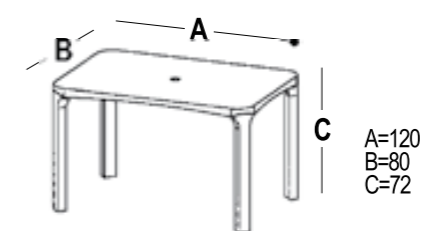

DIMENSIONI | DIMENSIONS (cm)

LOGISTICA | LOGISTIC

		PESO | WEIGHT (kg)
PZ. PALLET | PCS. PALLET	14	8,1
MISURE PALLET | PALLET DIM. (cm)	120 x 80 x 115 h	
PZ. BILICO | PCS. TRUCK	896	
PZ. 40' CTR | PCS. 40' CTN	840