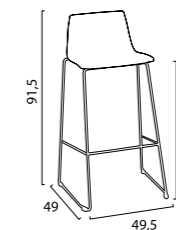

SOLO PER USO INTERNO | ONLY FOR INDOOR USE

DIMENSIONI | DIMENSIONS (cm)

LOGISTICA | LOGISTIC

		PESO WEIGHT (kg)
PZ. CARTONE PCS. BOX	1	6,7
DIM. CARTONE BOX SIZE (cm)	60 x 48 x 28,5 h	
PZ. PALLET PCS. PALLET	16	
MISURE PALLET PALLET DIM. (cm)	120 x 80 x 126 h	
PZ. BILICO PCS. TRUCK	1.056	
PZ. 40' CTR PCS. 40' CTN	800	

Nadir

Sgabello
Barstool

SGABELLO NADIR con seduta polimerica e base in tondino cromato diam. 11 mm. Articolo da montare.
NADIR BARSTOOL with polymeric seat & steel-rod chromed base diam. 11 mm. Ready to assemble.

SOLO PER USO INTERNO | ONLY FOR INDOOR USE

DIMENSIONI | DIMENSIONS (cm)

LOGISTICA | LOGISTIC

		PESO WEIGHT (kg)
PZ. CARTONE PCS. BOX	4	6,0
DIM. CARTONE BOX SIZE (cm)	57 x 52 x 77 h	
PZ. PALLET PCS. PALLET	40	
MISURE PALLET PALLET DIM. (cm)	104 x 120 x 221 h	
PZ. BILICO PCS. TRUCK	1.040	
PZ. 40' CTR PCS. 40' CTN	840	