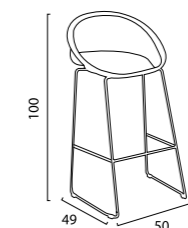

SOLO PER USO INTERNO | ONLY FOR INDOOR USE

DIMENSIONI | DIMENSIONS (cm)

LOGISTICA | LOGISTIC

		PESO WEIGHT (kg)
PZ. CARTONE PCS. BOX	1	7,0
DIM. CARTONE BOX SIZE (cm)	50,5 x 41 x 50,5 h	
PZ. PALLET PCS. PALLET	16	
MISURE PALLET PALLET DIM. (cm)	120 x 82 x 217 h	
PZ. BILICO PCS. TRUCK	512	
PZ. 40' CTR PCS. 40' CTN	384	

Edgar

Sgabello
Barstool

SGABELLO EDGAR con seduta polimerica e base in tondino cromato diam. 11 mm. Articolo da montare.
EDGAR BARSTOOL with polymeric seat & steel-rod chromed base diam. 11 mm. Ready to assemble.

SOLO PER USO INTERNO | ONLY FOR INDOOR USE

DIMENSIONI | DIMENSIONS (cm)

LOGISTICA | LOGISTIC

		PESO WEIGHT (kg)
PZ. CARTONE PCS. BOX	4	6,3
DIM. CARTONE BOX SIZE (cm)	57 x 52 x 77 h	
PZ. PALLET PCS. PALLET	40	
MISURE PALLET PALLET DIM. (cm)	104 x 120 x 221 h	
PZ. BILICO PCS. TRUCK	1.040	
PZ. 40' CTR PCS. 40' CTN	840	