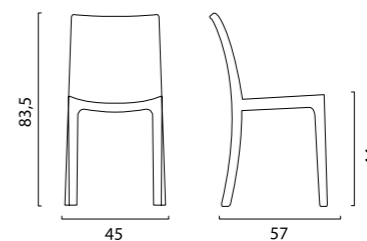

boheme
sedia | chair

boheme
poltrona | armchair

Boheme

Sedia polimerica
Polymeric chair

BOHEME SEDIA POLIMERICA BOHEME POLYMERIC CHAIR

COLORI | COLORS

COLORI COLORS	CODICE ITEM CODE	COD. EAN EAN CODE
 BIANCO WHITE	S6308B	8.005.465.892.650
 MOKA MOKA	S6308MK	8.005.465.892.667
 ANTRACITE ANTHRACITE	S6308Y	8.005.465.892.681
 JUTA JUTE	S6308J	8.005.465.960.403

DIMENSIONI | DIMENSIONS (cm)

IMPILABILE | STACKABLE

LOGISTICA | LOGISTIC

		PESO WEIGHT (kg)
PZ. PALLET PCS. PALLET	20	3,35
MISURE PALLET PALLET DIM. (cm)	105 x 48 x 220 h	
PZ. BILICO PCS. TRUCK	1.400	
PZ. 40' CTR PCS. 40' CTN	1.200	

DIMENSIONI | DIMENSIONS (cm)

IMPILABILE | STACKABLE

LOGISTICA | LOGISTIC

		PESO WEIGHT (kg)
PZ. PALLET PCS. PALLET	18	3,8
MISURE PALLET PALLET DIM. (cm)	100 x 60 x 212 h	
PZ. BILICO PCS. TRUCK	1.080	
PZ. 40' CTR PCS. 40' CTN	828	