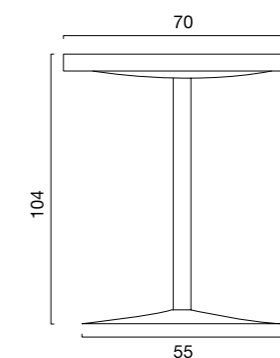

DIMENSIONI | DIMENSIONS (cm)

LOGISTICA | LOGISTIC

		PESO | WEIGHT (kg)
PZ. PALLET | PCS. PALLET	12	20,4
MISURE PALLET | PALLET DIM. (cm)	120 x 80 x 240 h	
PZ. BILICO | PCS. TRUCK	396	
PZ. 40' CTR | PCS. 40' CTN	288