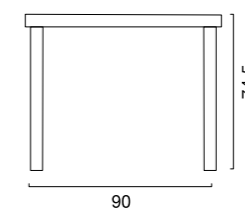

DIMENSIONI | DIMENSIONS (cm)

IMPILABILE | STACKABLE

LOGISTICA | LOGISTIC

		PESO WEIGHT (kg)
PZ. PALLET PCS. PALLET	22	3,25
MISURE PALLET PALLET DIM. (cm)	95 x 48 x 216 h	
PZ. BILICO PCS. TRUCK	1.540	
PZ. 40' CTR PCS. 40' CTN	1.320	

DIMENSIONI | DIMENSIONS (cm)

IMPILABILE | STACKABLE

LOGISTICA | LOGISTIC

		PESO WEIGHT (kg)
PZ. PALLET PCS. PALLET	20	4,0
MISURE PALLET PALLET DIM. (cm)	105 x 60 x 200 h	
PZ. BILICO PCS. TRUCK	1.160	
PZ. 40' CTR PCS. 40' CTN	920	

DIMENSIONI | DIMENSIONS (cm)

LOGISTICA | LOGISTIC

		PESO WEIGHT (kg)
PZ. PALLET PCS. PALLET	12	7,9
MISURE PALLET PALLET DIM. (cm)	90 x 90 x 122 h	
PZ. BILICO PCS. TRUCK	720	
PZ. 40' CTR PCS. 40' CTN	624	