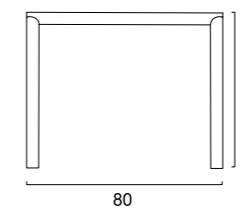

DIMENSIONI | DIMENSIONS (cm)

LOGISTICA | LOGISTIC

		PESO WEIGHT (kg)
PZ. PALLET PCS. PALLET	13	14,5
MISURE PALLET PALLET DIM. (cm)	150 x 90 x 116 h	
PZ. BILICO PCS. TRUCK	624	
PZ. 40' CTR PCS. 40' CTN	416	

DIMENSIONI | DIMENSIONS (cm)

LOGISTICA | LOGISTIC

		PESO WEIGHT (kg)
PZ. PALLET PCS. PALLET	14	5,6
MISURE PALLET PALLET DIM. (cm)	80 x 80 x 114 h	
PZ. BILICO PCS. TRUCK	1.344	
PZ. 40' CTR PCS. 40' CTN	784	