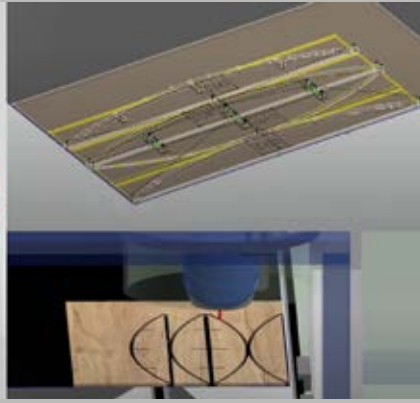

Imagine
design
make

Design
nesting
production

DDX Software Solutions

Via Donizetti, 109/111
24030 - Brembate di Sopra (BG)
Phone +39 035 621093
ITALY

DDX Deutschland

Oeynhausener Straße 48
32584 - Löhne
Phone +49 573 26871710
GERMANY