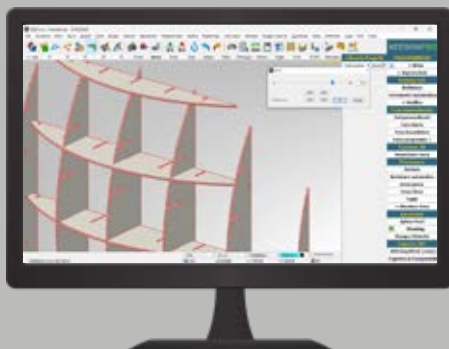

Design
nesting
production