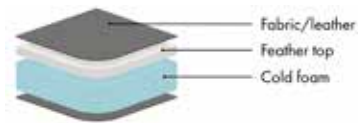

Comforts

Feather Soft - C2

Seat Cushion

The seat cushion consists of elastic cut cold foam with a feather top.

Back Cushion

The back cushion consists of a mix of feathers and ball fibre.