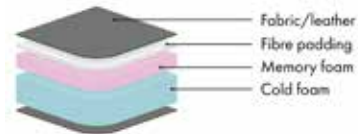

Comforts

Feather Soft - C2

Seat Cushion

The seat cushion consists of elastic cut cold foam with a feather top.

Back Cushion

The back cushion consists of a mix of feathers and ball fibre.

Memory Foam - CM

Seat Cushion

The seat cushion consists of elastic cut cold foam with memory foam on top, covered with fibre padding.

Back Cushion

The back cushion consists of a mix of feathers and ball fibre.

Foam Soft - EU

Seat Cushion