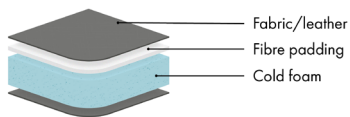

Turning the back cushions ensures even wear over time. *(Only in fabric)*

Comforts

Foam Soft - EU

Seat Cushion
Cold foam covered with fibre padding.

Back Cushion
Siliconized ball fibre.

Feather Soft - C2

Seat Cushion
The seat cushion consists of elastic cut cold foam with a feather top.

Back Cushion
The back cushion consists of a core in foam with a feather top.

Memory Foam - CM

Seat Cushion
The seat cushion consists of elastic cut cold foam with memory foam on top, covered with fibre padding.