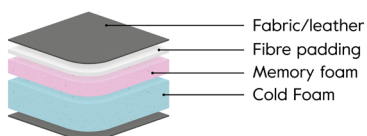

Turning the back cushions ensures even wear over time. *(Only in fabric)*

Comforts

Foam Soft - EU

Seat Cushion
Cold foam covered with fibre padding.

Back Cushion
Siliconized ball fibre.

Feather Soft - C2

Seat Cushion
The seat cushion consists of elastic cut cold foam with a feather top.

Back Cushion
The back cushion consists of a core in foam with a feather top.

Memory Foam - CM

Seat Cushion
The seat cushion consists of elastic cut cold foam with memory foam on top, covered with fibre padding.