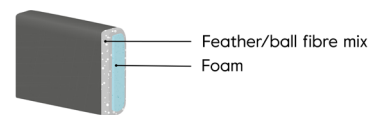

Turning the back cushions ensures even wear over time. *(Only in fabric)*

Comforts

Foam Soft - EU

Seat Cushion
Cold foam covered with fibre padding.

Back Cushion
Siliconized ball fibre.

Feather Soft - C2

Seat Cushion
The seat cushion consists of elastic cut cold foam with a feather top.

Back Cushion
The back cushion consists of a core in foam with a feather top.

Memory Foam - CM

Seat Cushion
The seat cushion consists of elastic cut cold foam with memory foam on top, covered with fibre padding.