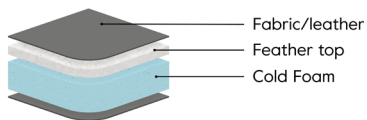

Turning the back cushions ensures even wear over time. *(Only in fabric)*

Comforts

Foam Soft - EU

Seat Cushion
Cold foam covered with fibre padding.

Back Cushion
Siliconized ball fibre.

Feather Soft - C2

Seat Cushion
The seat cushion consists of elastic cut cold foam with a feather top.

Back Cushion
The back cushion consists of a core in foam with a feather top.

Memory Foam - CM

Seat Cushion
The seat cushion consists of elastic cut cold foam with memory foam on top, covered with fibre padding.