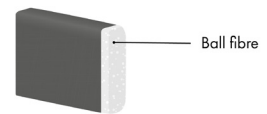

Turning the back cushions ensures even wear over time. *(Only in fabric)*

Comforts

Foam Soft - EU

Seat Cushion
Cold foam covered with fibre padding.

Back Cushion
Siliconized ball fibre.

Feather Soft - C2

Seat Cushion
The seat cushion consists of elastic cut cold foam with a feather top.

Back Cushion
The back cushion consists of a core in foam with a feather top.

Memory Foam - CM

Seat Cushion
The seat cushion consists of elastic cut cold foam with memory foam on top, covered with fibre padding.