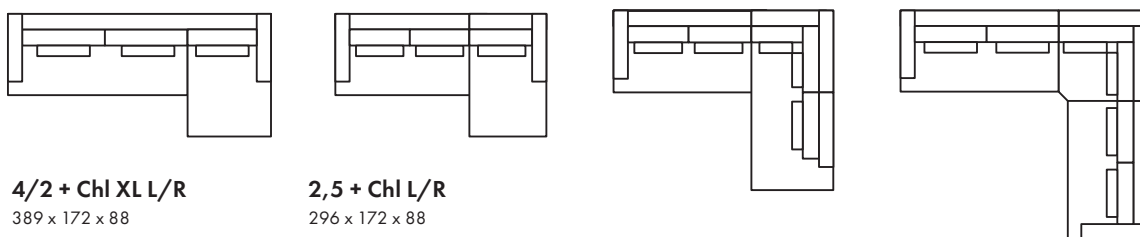

Modules

Fixed combinations

4-seater (2 pkg)
272 x 114 x 88

3-seater
242 x 114 x 88

2,5-seater
212 x 114 x 88

4/2 + Chl XL L/R
389 x 172 x 88

2,5 + Chl L/R
296 x 172 x 88

2,5 + Divan L/R
302 x 251 x 88

3 + C + 2,5 L/R
318 x 348 x 88

Modules

4-Module (2 pkg) L/R
251 x 114 x 88

3-Module L/R
221 x 114 x 88

2,5-Module L/R
191 x 114 x 88

Chl-Module L/R
108 x 172 x 88

Chl-Module XL L/R
138 x 172 x 88

Divan-Modul L/R
251 x 114 x 88

Corner-Module
127 x 127 x 88

Footstool
85 x 60 x 47

Comforts

Feather Soft - C2

Seat Cushion

The seat cushion consists of elastic cut cold foam with a feather top.

Back Cushion

The back cushion consists of a mix of feathers and ball fibre.