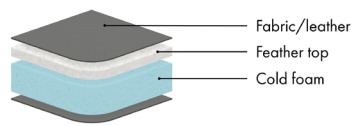

Corner-Module
127 x 127 x 88

Footstool
85 x 60 x 47

Comforts

Feather Soft - C2

Seat Cushion

The seat cushion consists of elastic cut cold foam with a feather top.

Back Cushion

The back cushion consists of a mix of feathers and ball fibre.