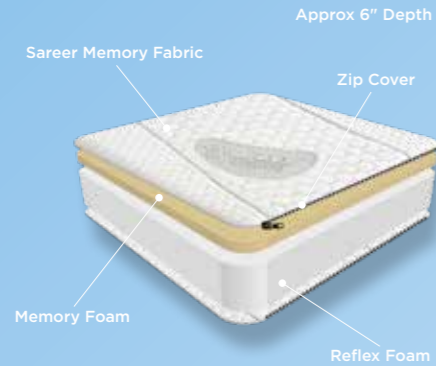

MEMORY WOOL COIL MATRÀH

This mattress contains Airstream Technology. Airstream has a number of clear advantages over traditional memory foam including:

- Support And Comfort
- Durable And Resilient
- Excellent Pressure Relief
- Breathable
- Fast Cooling
- Low Heat Retention
- Zoning
- Can Be Rolled
- Produced Using A High Percentage Of Recycled PET
- No odour
- Colourfast
- Hypo-allergenic
- Novoc's Recyclable

MEMORY WOOL	DUST MITE RESISTANT
OPEN COIL SPRINGS	HYPO-ALLERGENIC
SOFT KNIT BREATHABLE COVER	NO ROLL TOGETHER
TUFTED	NO NEED TO TURN

MEMORY WOOL ORTHOPAEDIC MATRÀH

This mattress contains Airstream Technology. Airstream has a number of clear advantages over traditional memory foam including: