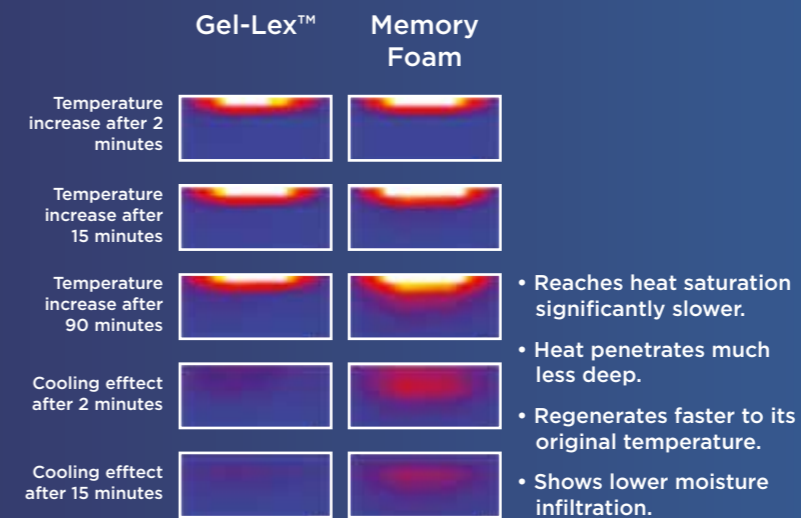

The Gel Matràh Range incorporates our revolutionary Gel-Lex™ foam

These mattresses combine a Gel-Lex™ feel to provide a sensational sleeping environment. Great alternative to traditional memory foam mattresses. Convoluted sleep surfaces coupled with luxurious quilted covers provide perfectly balanced comfort layers to enhance the sleep experience further.

Get Back Your Quality Sleep:

1. **All the benefits of traditional memory foam:** Just like the memory foam products you've heard about for years, gel memory foam is durable and comfortable. It also resists motion transfer, so when your bed partner moves around or gets in and out of bed, it won't disturb your slumber.
2. **Increased air circulation:** Gel memory foam is made of gel beads that are infused into memory foam, and this creates an open cell structure that promotes air movement. The heat from your body dissipates instead of collecting in your mattress,

topper, or pillow. This helps you maintain a cool, comfortable temperature all night.

1. **Medium balanced support:** Gel memory foam provides a firm yet comfortable sleep surface. It fits to your body without letting you sink in too deeply, a concern that some users of traditional memory foam products have. Gel memory foam products are designed with extra support where you need it, so you'll have just the right amount of contact.

1. **Pressure relief:** Side sleepers often have issues with pressure on their hips and shoulders while they sleep. The pressure on these points causes the tossing and turning that can keep you from getting

good, continuous sleep. Gel memory foam gently cradles your body, so painful pressure points are eliminated, relieving pressure points that traditional mattresses may aggravate.

1. **Spinal alignment:** When your body is cradled correctly and the pressure has been taken off your shoulders and hips, your spine is encouraged to align. When your back feels good in the morning, you will feel refreshed and rejuvenated from your night's sleep.

1. **Something for every sleeper:** No matter what has been keeping you up at night, there's a gel memory foam product that can help.