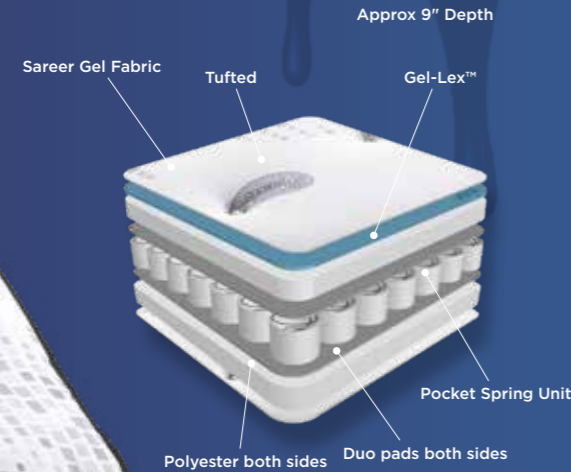

GEL POCKET MATRAH

Sareer's Gel Pocket Matrah features pocket springs and comprises a layer of Gel foam upon a pocket sprung base.

The pocket sprung unit features individual pocket springs which work independently to react to your body's movement and weight, offering complete support. Sareer's Gel Pocket Matrah has a medium feel to it, and is perfect if you are looking for a pocket Gel memory foam mattress with cooling properties and a good combination of pressure relief and support.

Solving the problem of overheating during the night, in addition to the Cool Gel Latex contents. Sareer's Gel Pocket Matrah has breathtaking handles which are encapsulated with 3D rubber ensuring a non slip grip whilst moving the mattress, also giving the mattress an elegant touch.

The temperature sensitive Gel Latex layer provides comfort and support to your shoulders, back and hips, and works in harmony with your body to ensure that you are sleeping in the correct anatomical position, meaning you can wake feeling refreshed and free of any minor aches and pains. Gel memory foam also offers relief for your pressure points which encourages healthy blood circulation, as well as reducing the need to toss and turn during the night, meaning a deeper and more restful sleep.

Incorporating Gel-Lex™ foam - Combines gel-latex foam feel to provide a sensational sleeping environment. Great alternative to traditional memory foam mattresses. Convoluted sleep surface coupled with luxurious quilted cover provide a perfectly balanced comfort layer to enhance the sleep experience further.

The pocket sprung base provides a luxurious feel to your mattress, unlike interconnected coil mattresses, pocket springs work independently of each other, and the flexibility in the pocket springs allows the mattress to respond to the shape, weight, size, movement and sleeping patterns of your body. Pocket sprung mattresses are also an advantage if there is a considerable weight or size difference between you and your partner.