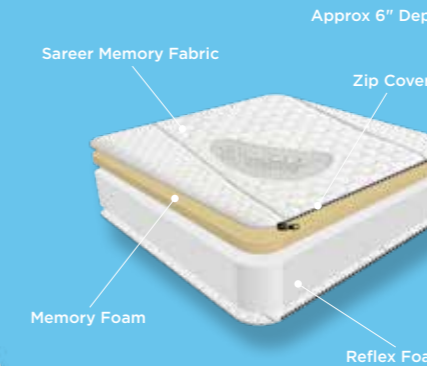

- Support And Comfort
- Durable And Resilient
- Excellent Pressure Relief
- Breathable
- Fast Cooling
- Low Heat Retention
- Zoning
- Can Be Rolled
- Produced Using A High Percentage Of Recycled PET
- No odour
- Colourfast
- Hypo-allergenic
- Novoc's Recyclable

MEMORY WOOL	DUST MITE RESISTANT
OPEN COIL SPRINGS	HYPO-ALLERGENIC
MICRO QUILT PANEL BOTH SIDES	NO ROLL TOGETHER
HAND CRAFTED	NO NEED TO TURN