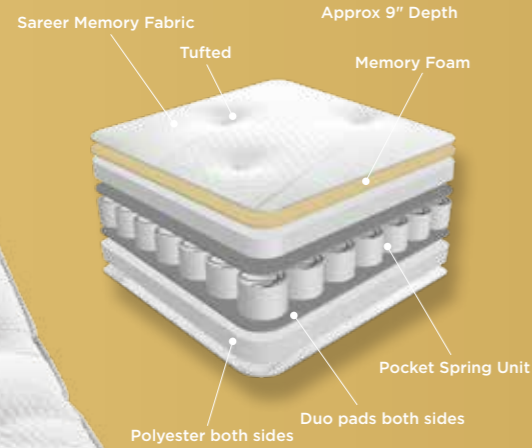

POCKET MEMORY MATRÀH

Sareer's Pocket Memory Matrah features pocket springs and comprises a layer of memory foam upon a pocket sprung base.

The pocket sprung unit features individual pocket springs which work independently to react to your body's movement and weight, offering complete support. Sareer's Pocket Memory mattress has a medium feel to it, and is perfect if you are looking for a pocket memory foam mattress with body moulding properties and a good combination of pressure relief and support.

The mattress features a soft knitted fabric. The sensitive memory foam layer provides comfort and support to your shoulders, back and hips, and works in harmony with your body to ensure that you are sleeping in the correct anatomical position, meaning you can wake feeling refreshed and free of any minor aches and pains. Memory foam also offers relief for your pressure points which encourages healthy blood circulation, as well as reducing the need to toss and turn during the night, meaning a deeper and more restful sleep.

The pocket sprung base provides a luxurious feel to your mattress, unlike interconnected coil mattresses, pocket springs work independently of each other, and the flexibility in the pocket springs allows the mattress to respond to the shape, weight, size, movement and sleeping patterns of your body. Pocket sprung mattresses are also an advantage if there is a considerable weight or size difference between you and your partner.

- POCKET SPRING UNIT
- MEMORY FOAM
- HYPO ALLERGENIC FILLINGS
- DUST MITE RESISTANT
- NO NEED TO TURN
- NO ROLL TOGETHER
- TUFTED
- HAND CRAFTED

POCKET SPRUNG MATRÀH

Sareer's Pocket Sprung Matrah features individually nested pocket springs and is a great valuable addition to your bedroom, or your guest bedroom and comes with a unique tufted top panel and quilted border.