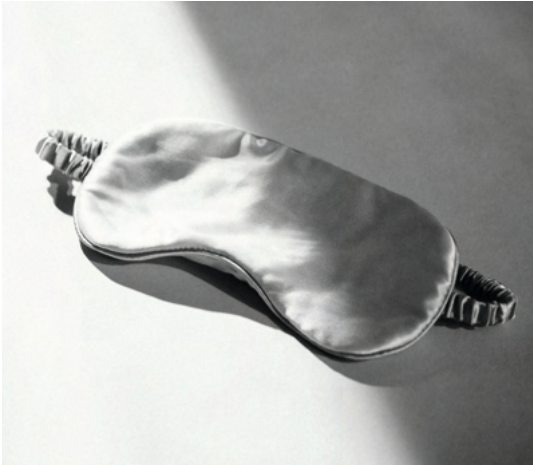

BEDROOM ESSENTIALS

Explore the exquisite range of luxury bedroom accessories. Luxurious lounge wear in 100% Mulberry silk and sheep skin slippers to paper you from head to toe. Unwind with our scented candles made from organic soy and made by hand in Sweden.

SILK SLEEP MASK ●●

Shut out the light with our luxurious silk sleep mask, for women and men. The sleep mask is made of exclusive, ultra-high-quality 16-momme mulberry silk. Available in black and light gold.