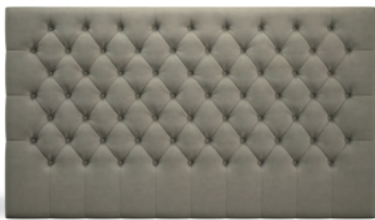

HEADBOARDS

Carpe Diem Beds offers a range of headboard models, all of which are hand-made in Sweden with a timeless, Scandinavian design sensibility. Our 36 classic and exclusive fabrics in various colours and textures allow you to personalise your headboard.

For more information visit www.carpediembeds.com

BORNÖ

A classic deep-buttoned headboard.