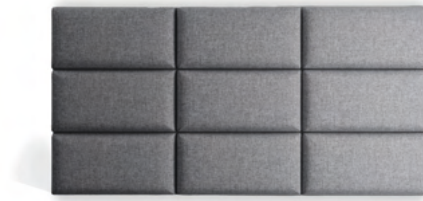

For more information visit www.carpediembeds.com

BORNÖ

A classic deep-buttoned headboard.

LOW TORNÖ

Modern padded headboard with projecting side panels and buttons.

LILLA BORNÖ

A padded deep-buttoned headboard to frame the bed in your guest room or children's bedroom.

RIVÖ

A modern and smooth padded headboard with a timeless and understated expression.

TORNÖ

A grand padded headboard with sound-absorbing side panels and decorative buttons on the back panel.

SKÄRGÅRD

Elegant wall-mounted headboard composed of high-quality modules, each sized 90x45 cm.