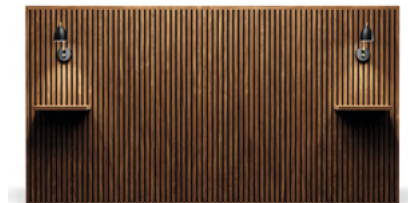

VALLERÖ

A sleek and modern headboard made using walnut slats and sound-absorbing backing. The integrated bedside tables and reading lamps make for a streamlined entity.