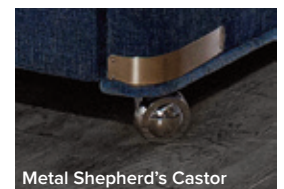

Feet options available on the Premium Deep Base at no extra cost