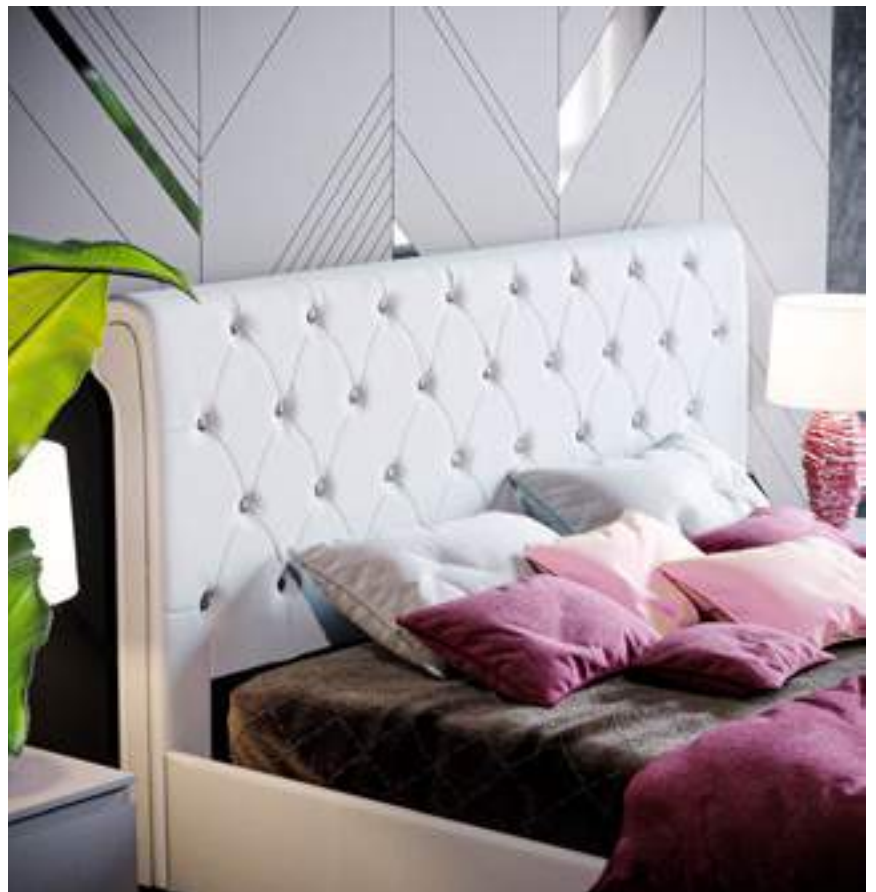

Features

- Padded Crushed Velvet & Linen
- Diamanté Studs
- Under Bed Storage