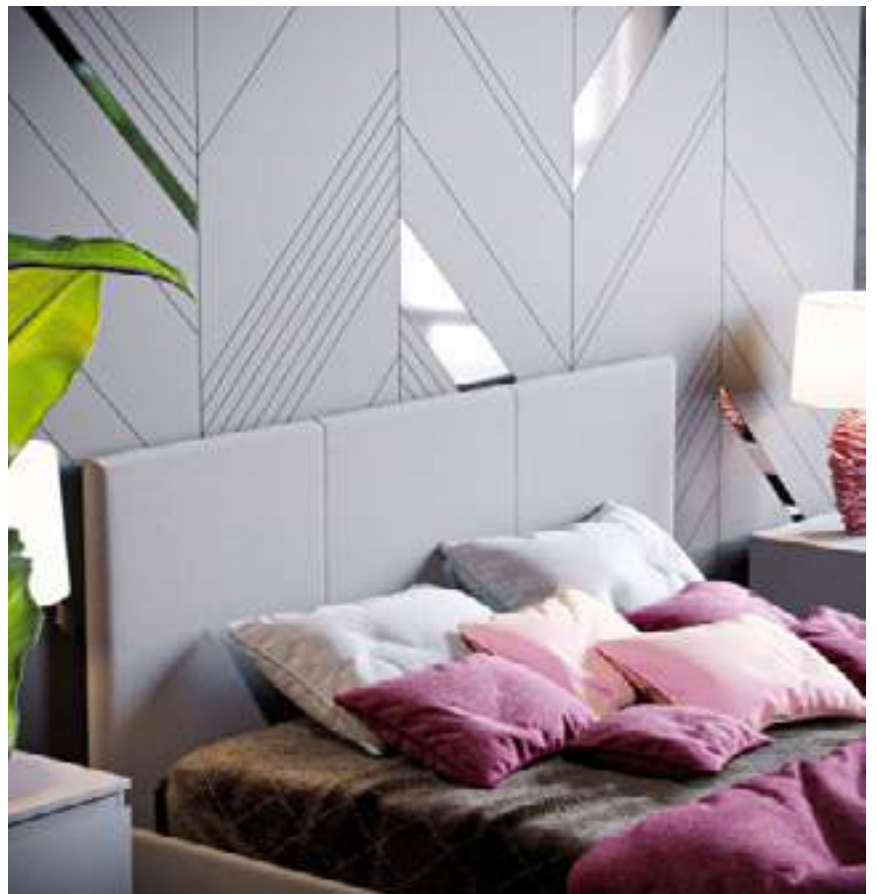

King Size

Product Code:	Silver Crushed	333807
	Champagne Crushed	333808
	Dark Grey Linen	333809
	Light Grey Linen	333810

Assembled Dimensions: H 77 x W 155 x D 207 cm (Approx.)