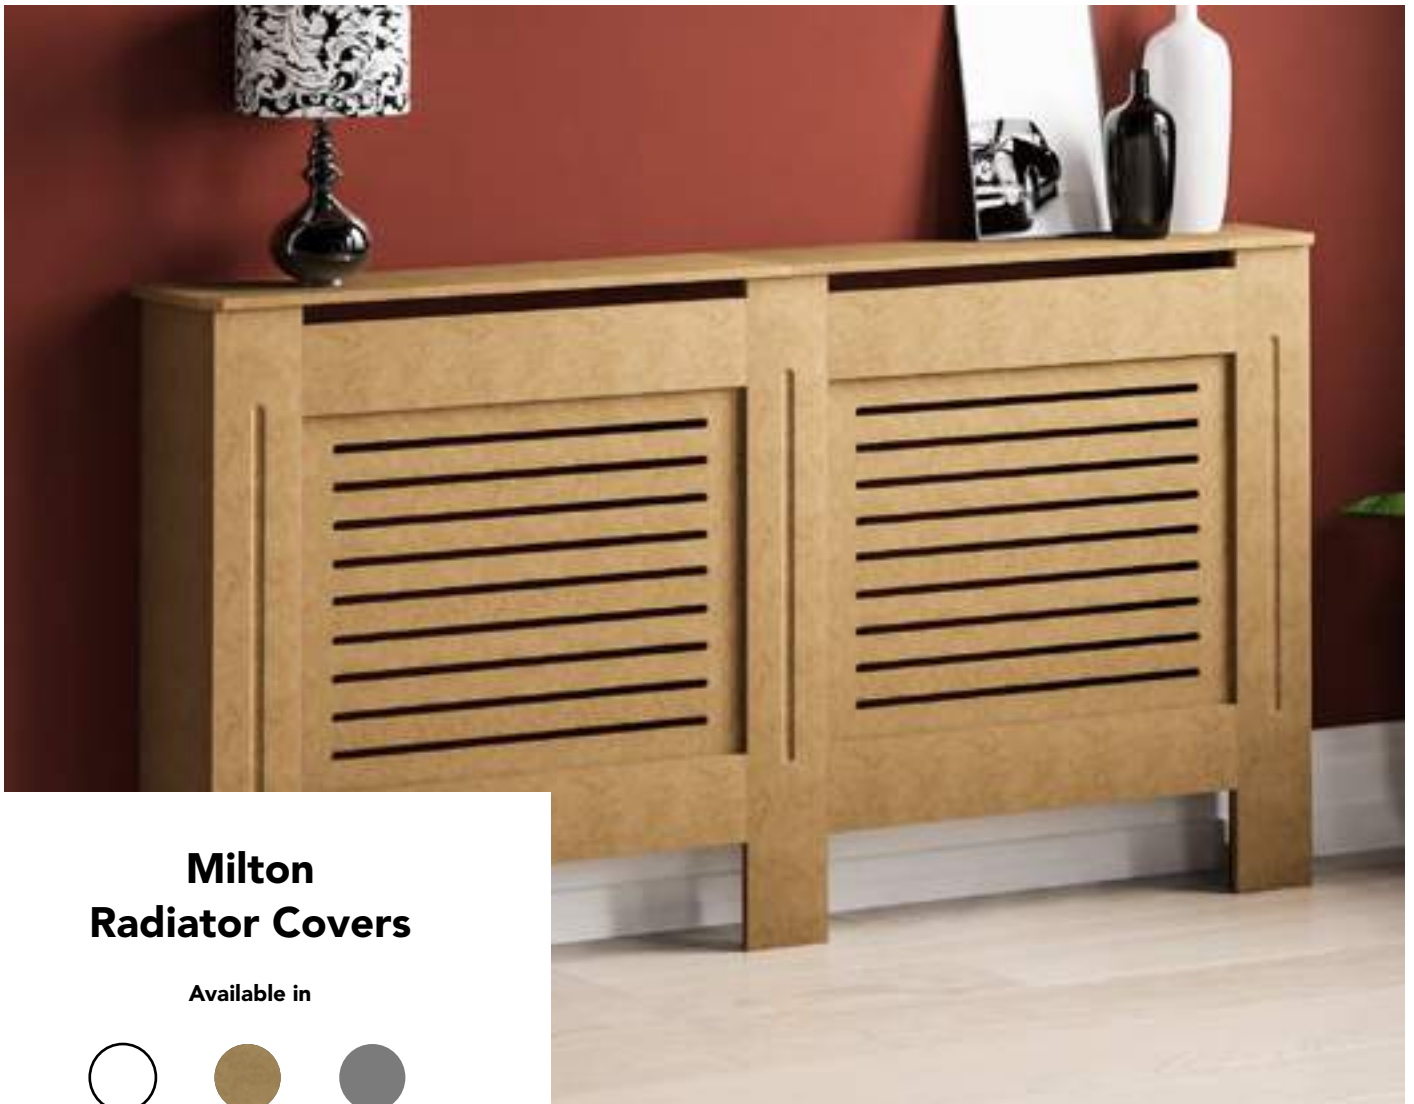

Milton Radiator Covers

Available in

White

Unfinished

Grey

Small

Product Code:	White	333496
	Unfinished	333497
	Grey	3331323

Assembled Dimensions: H 82 x W 78 x D 19 cm (Approx.)

Medium

Product Code:	White	333498
	Unfinished	333499
	Grey	3331324

Assembled Dimensions: H 82 x W 111 x D 19 cm (Approx.)

Large

Product Code:	White	333500
	Unfinished	333501
	Grey	3331325

Assembled Dimensions: H 82 x W 152 x D 19 cm (Approx.)

Extra Large

Product Code:	White	333502
	Unfinished	333503
	Grey	3331326

Assembled Dimensions: H 82 x W 172 x D 19 cm (Approx.)

Adjustable

Product Code:	White	333598

Assembled Dimensions: H 82 x W 140-204 x D 19 cm (Approx.)