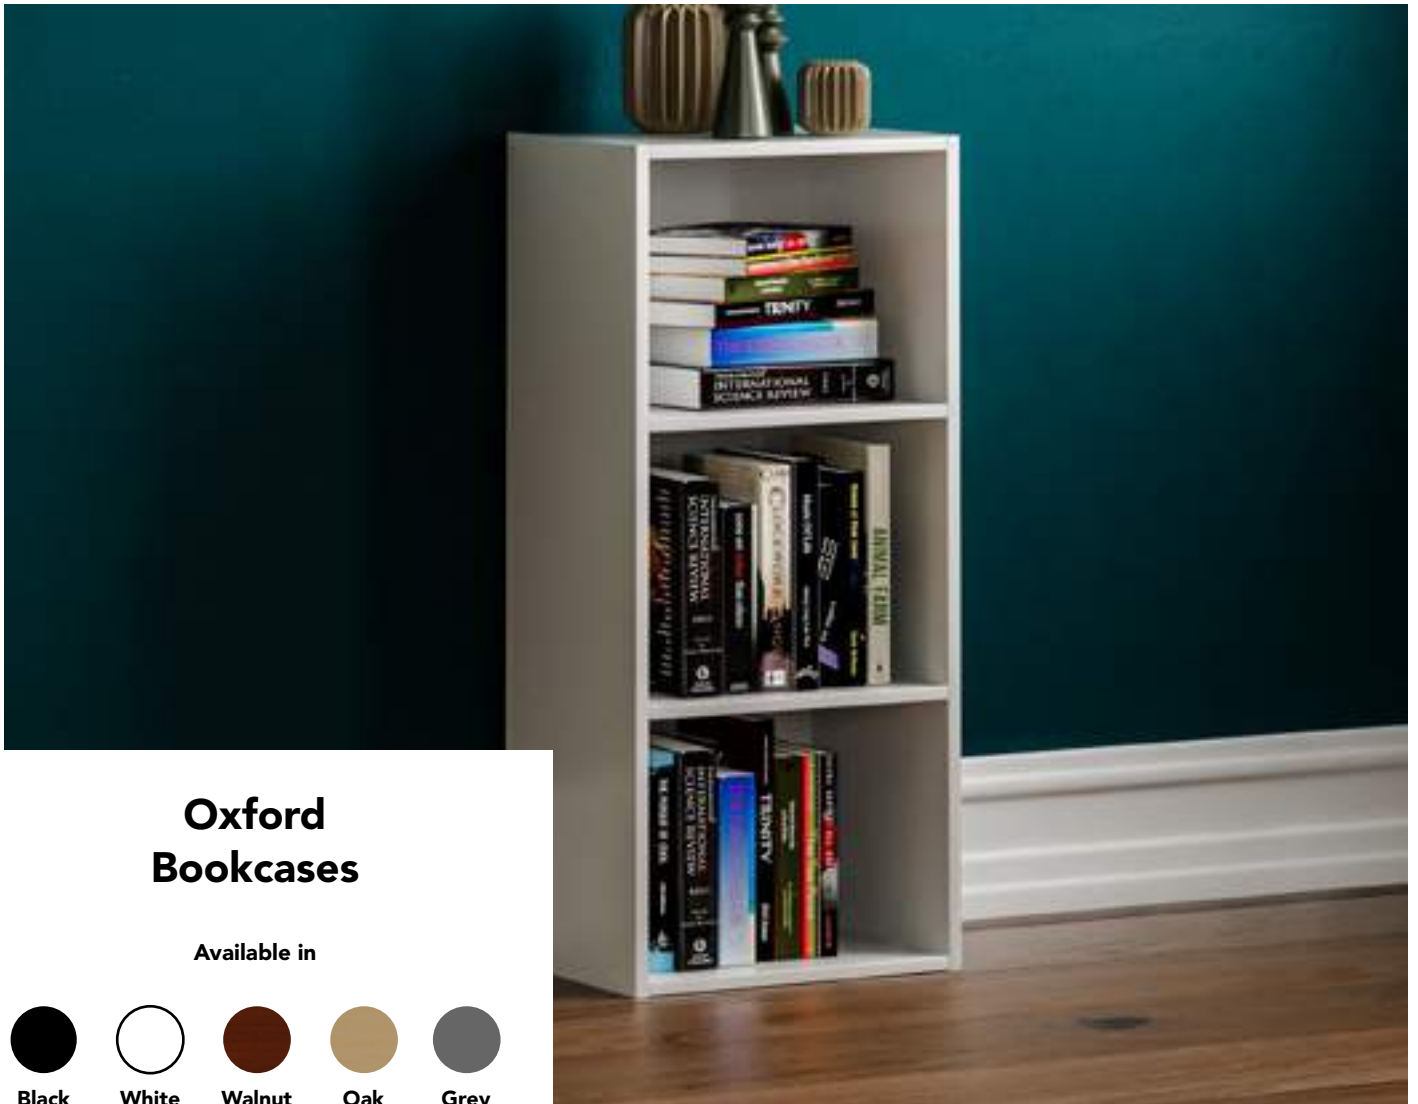

Oxford Bookcases

Available in

Black

White

Walnut

Oak

Grey

2 Tier

Product Code:	Black	333626
	White	333627
	Oak	333628
	Walnut	333629
	Grey	3331483

Assembled Dimensions: H 54 x W 32 x D 24 cm (Approx.)

3 Tier

Product Code:	Black	333630
	White	333631
	Oak	333632
	Walnut	333633
	Grey	3331484

Assembled Dimensions: H 80 x W 32 x D 24 cm (Approx.)

4 Tier

Product Code:	Black	333634
	White	333635
	Oak	333636
	Walnut	333637
	Grey	3331485

Assembled Dimensions: H 106 x W 32 x D 24 cm (Approx.)

5 Tier

Product Code:	Black	333638
	White	333639
	Oak	333640
	Walnut	333641
	Grey	3331486

Assembled Dimensions: H 132 x W 32 x D 24 cm (Approx.)