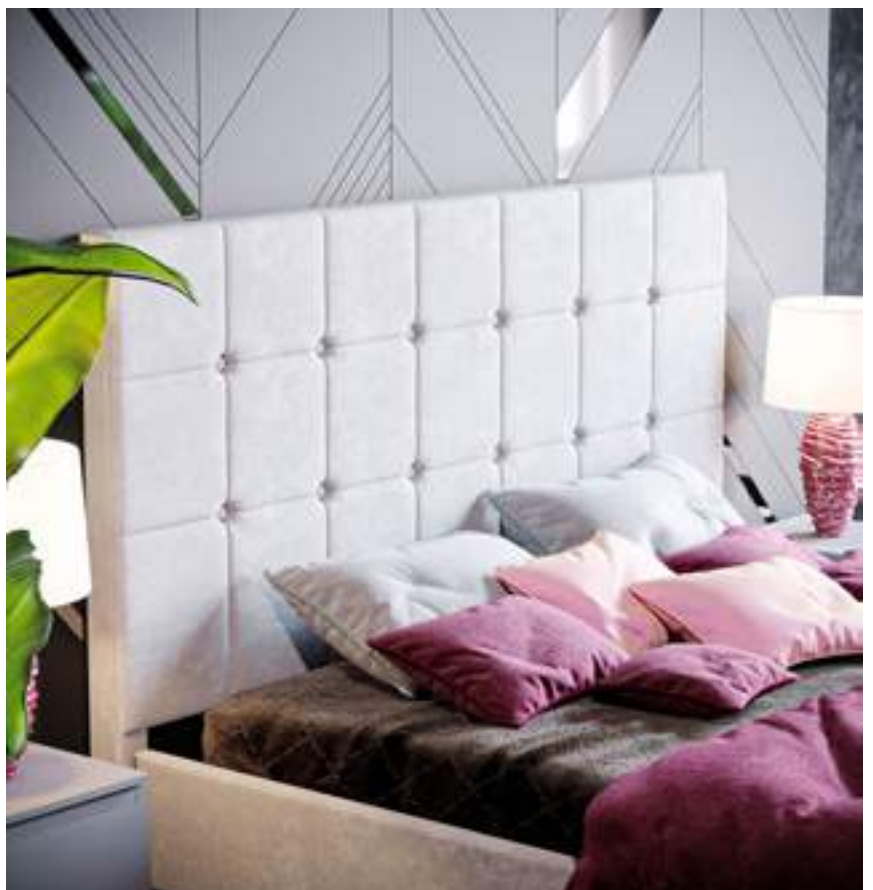

Features

- Gas Lift Operated
- Padded Crushed Velvet & Linen
- Under Bed Storage