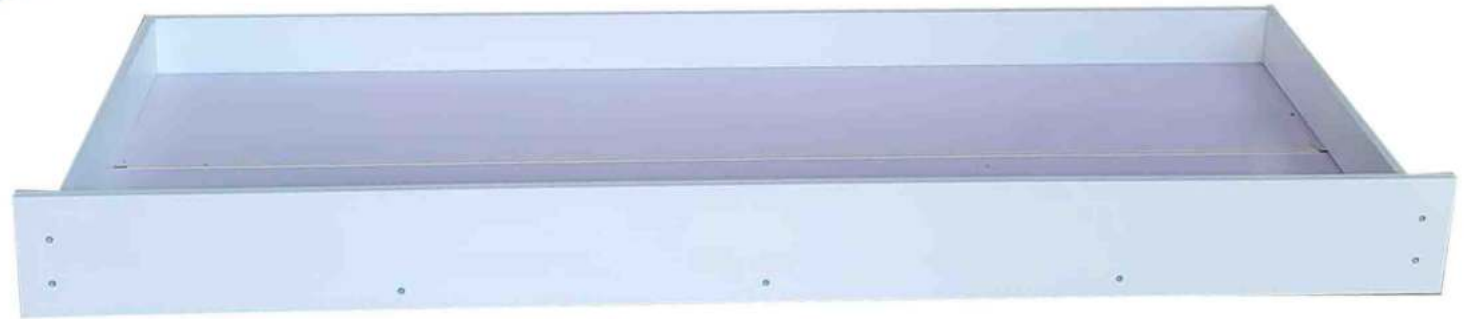

**BUNK
BED
RANGE**

Underbed Drawer and Trundle

The drawer can be used to store items like bedding, towels, toys, spare cushions etc, a perfect space saving option.

It is available in 2 colours, Grey and White to match the bunk bed frames.

The Trundle is suitable for a standard UK 3FT mattress (90x190cm). It is perfect for when an extra place to sleep is needed.