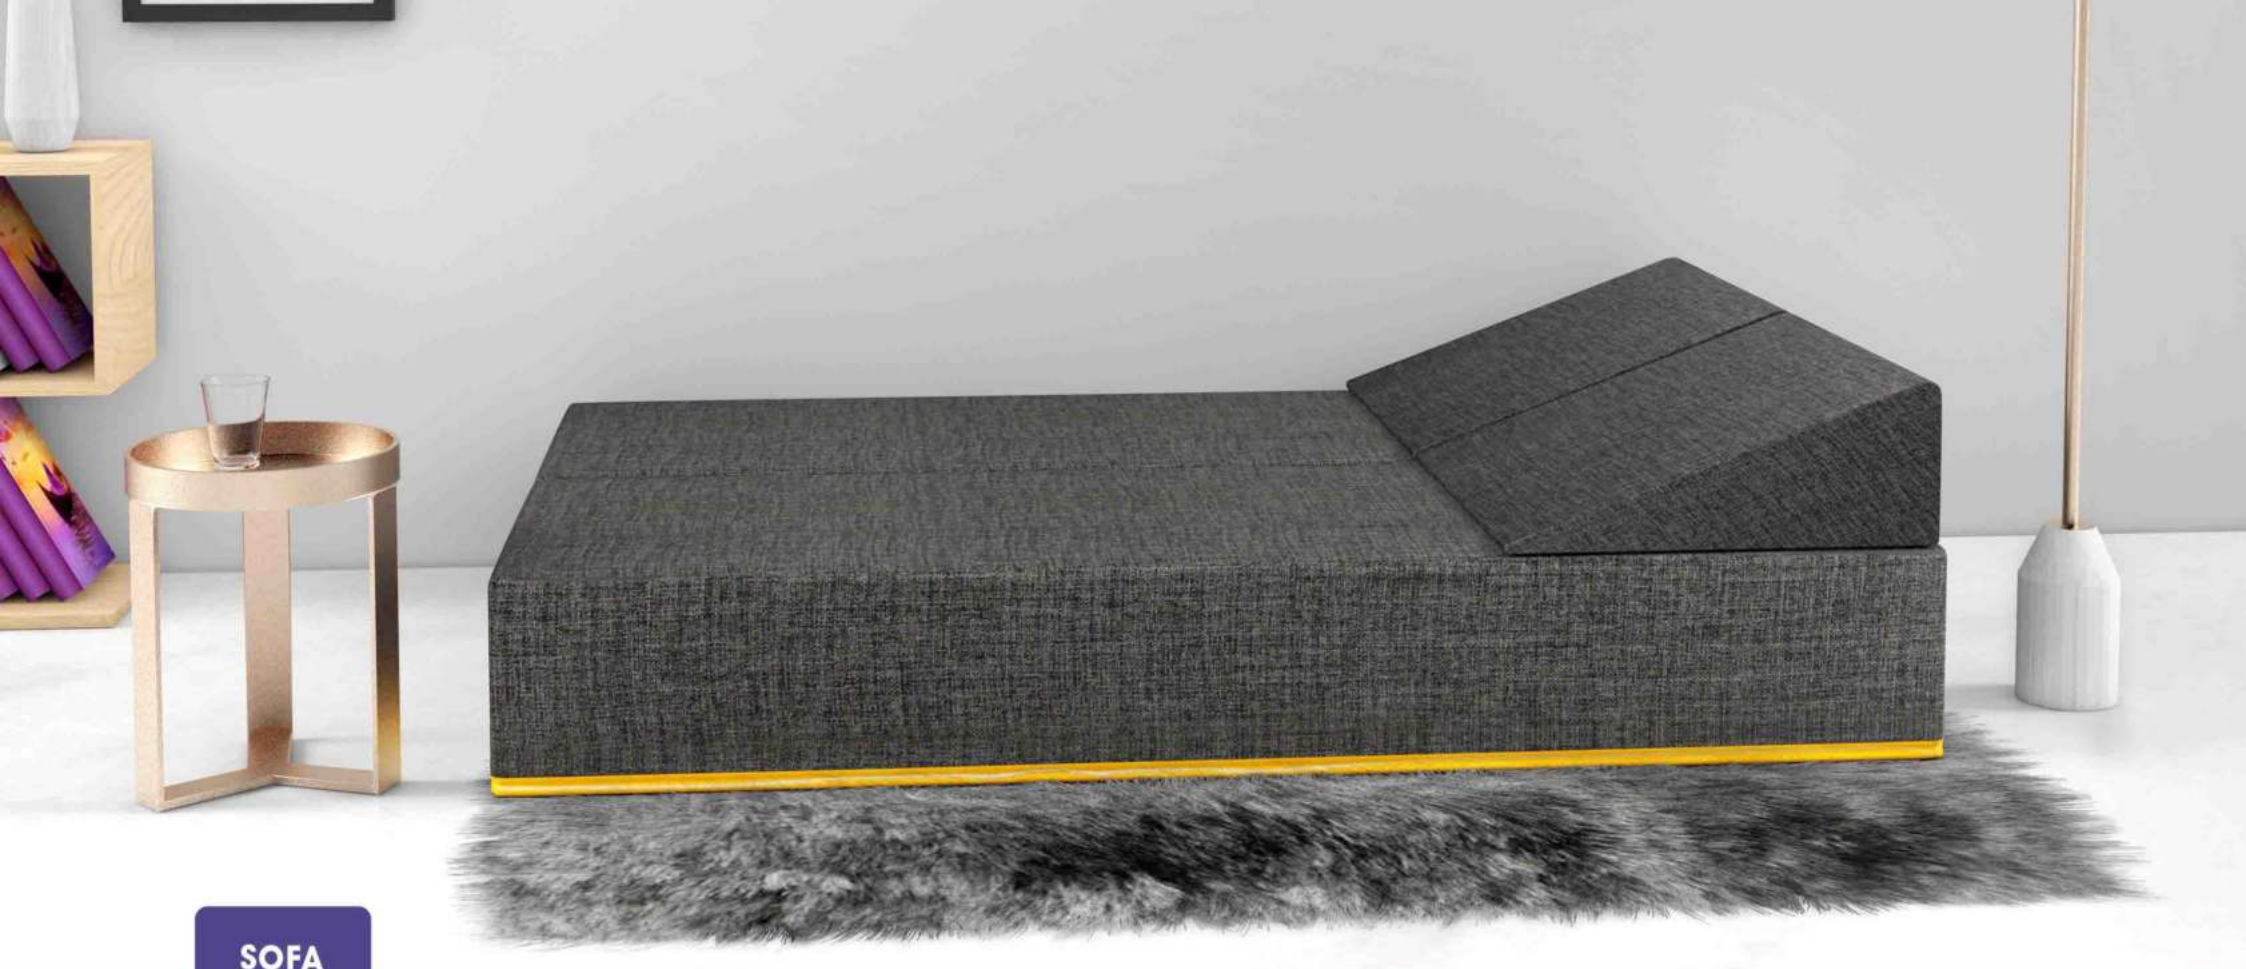

3 sizes available; Kids, Standard and Double. Medium-hard comfort.

KIDS UNFOLDED: 51 x 152 x 8cm, KIDS FOLDED: 51 x 53 x 25cm

STANDARD UNFOLDED: 60 x 190 x 8cm, STANDARD FOLDED: 60 x 63 x 21cm

DOUBLE UNFOLDED: 120 x 190 x 8cm, DOUBLE FOLDED: 120 x 63 x 25cm

SOFA
& FUTON
RANGE

Futon Mattress

High Quality Futon Mattress available with Fibre Fillings (Metro) or Flake Fillings.

1 Seater - 90 x 190 x 10 cm

2 Seater - 120 x 190 x 10 cm

SOFA
& FUTON
RANGE

Floor Mattress

Replace your air mattress with this foam floor mattress, for a quick, time saving solution when accommodating guests, with no fuss. The pad can be positioned into a double bed, or separated into 2 singles