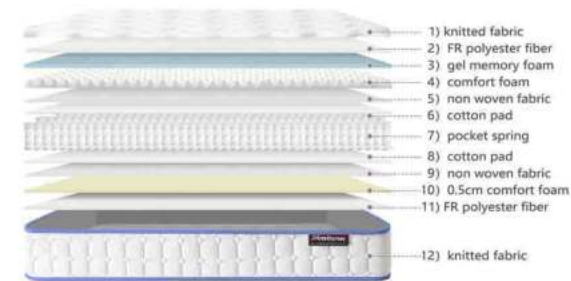

CoolBlue Comfort 1000

A non-turn pocket sprung mattress with coolblue memory foam and comfort foam.
With a knitted tape edge cover.