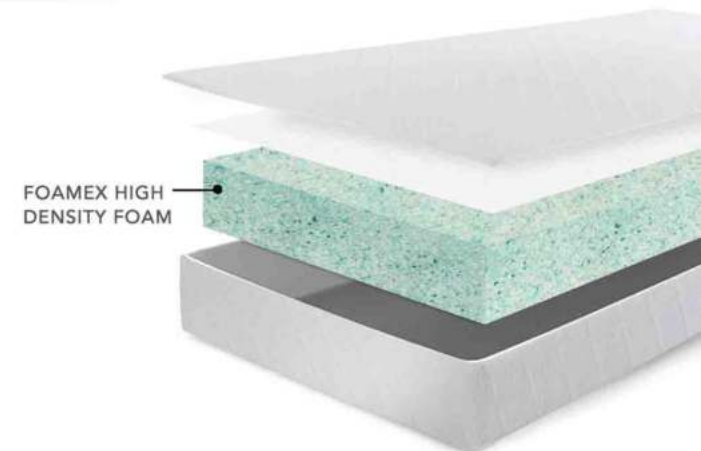

Foamex 10

A non-turn, all foam mattress with recon foam.
With a zip cover.

RECON
FOAM

AVAILABLE IN
FIRM COMFORT

ROTATE
ONLY

SPECIAL RANGE

| | |
|------------------------------|---|
| OVERALL DEPTH 14cm |  VACUUM PACKED & ROLLED |
| WARRANTY 5YR |  MADE TO BRITISH STANDARD REGULATIONS |