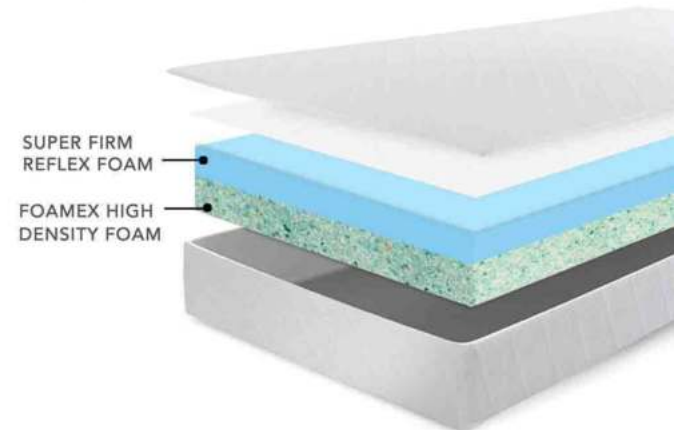

Foamex 17

A non-turn, all foam mattress with recon foam.
With a zip cover.

RECON FOAM

AVAILABLE IN FIRM COMFORT

ROTATE ONLY

SPECIAL RANGE

OVERALL DEPTH
25cm

VACUUM
PACKED & ROLLED