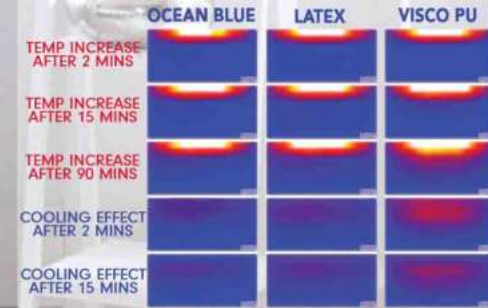

15 CM REVO SUPPORT FOAM

ROTATE ONLY

REVO RANGE
NEW & IMPROVED

Ocean Blue

GEL INFUSED LATEX FOAM

COOLER NIGHT'S SLEEP

SPECIFICATIONS OF OCEAN BLUE

| | | |
|------------------------|--|------------------------|
| | | |
| Long Lasting | Outstanding Elasticity | Anti-fungal & hygienic |
| | | |
| Excellent body support | Self ventilating & moisture regulating | |