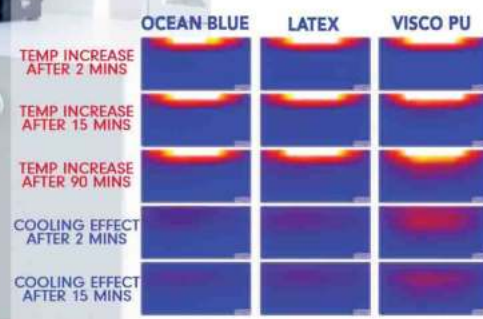

**1500
POCKET SPRINGS**

**FOAM
ENCAPSULATED**

**ROTATE
ONLY**

Ocean Blue

GEL INFUSED LATEX FOAM

COOLER NIGHT'S SLEEP

SPECIFICATIONS OF OCEAN BLUE

- Long Lasting
- Outstanding Elasticity
- Anti-fungal & hygienic
- Excellent body support
- Self ventilating & moisture regulating