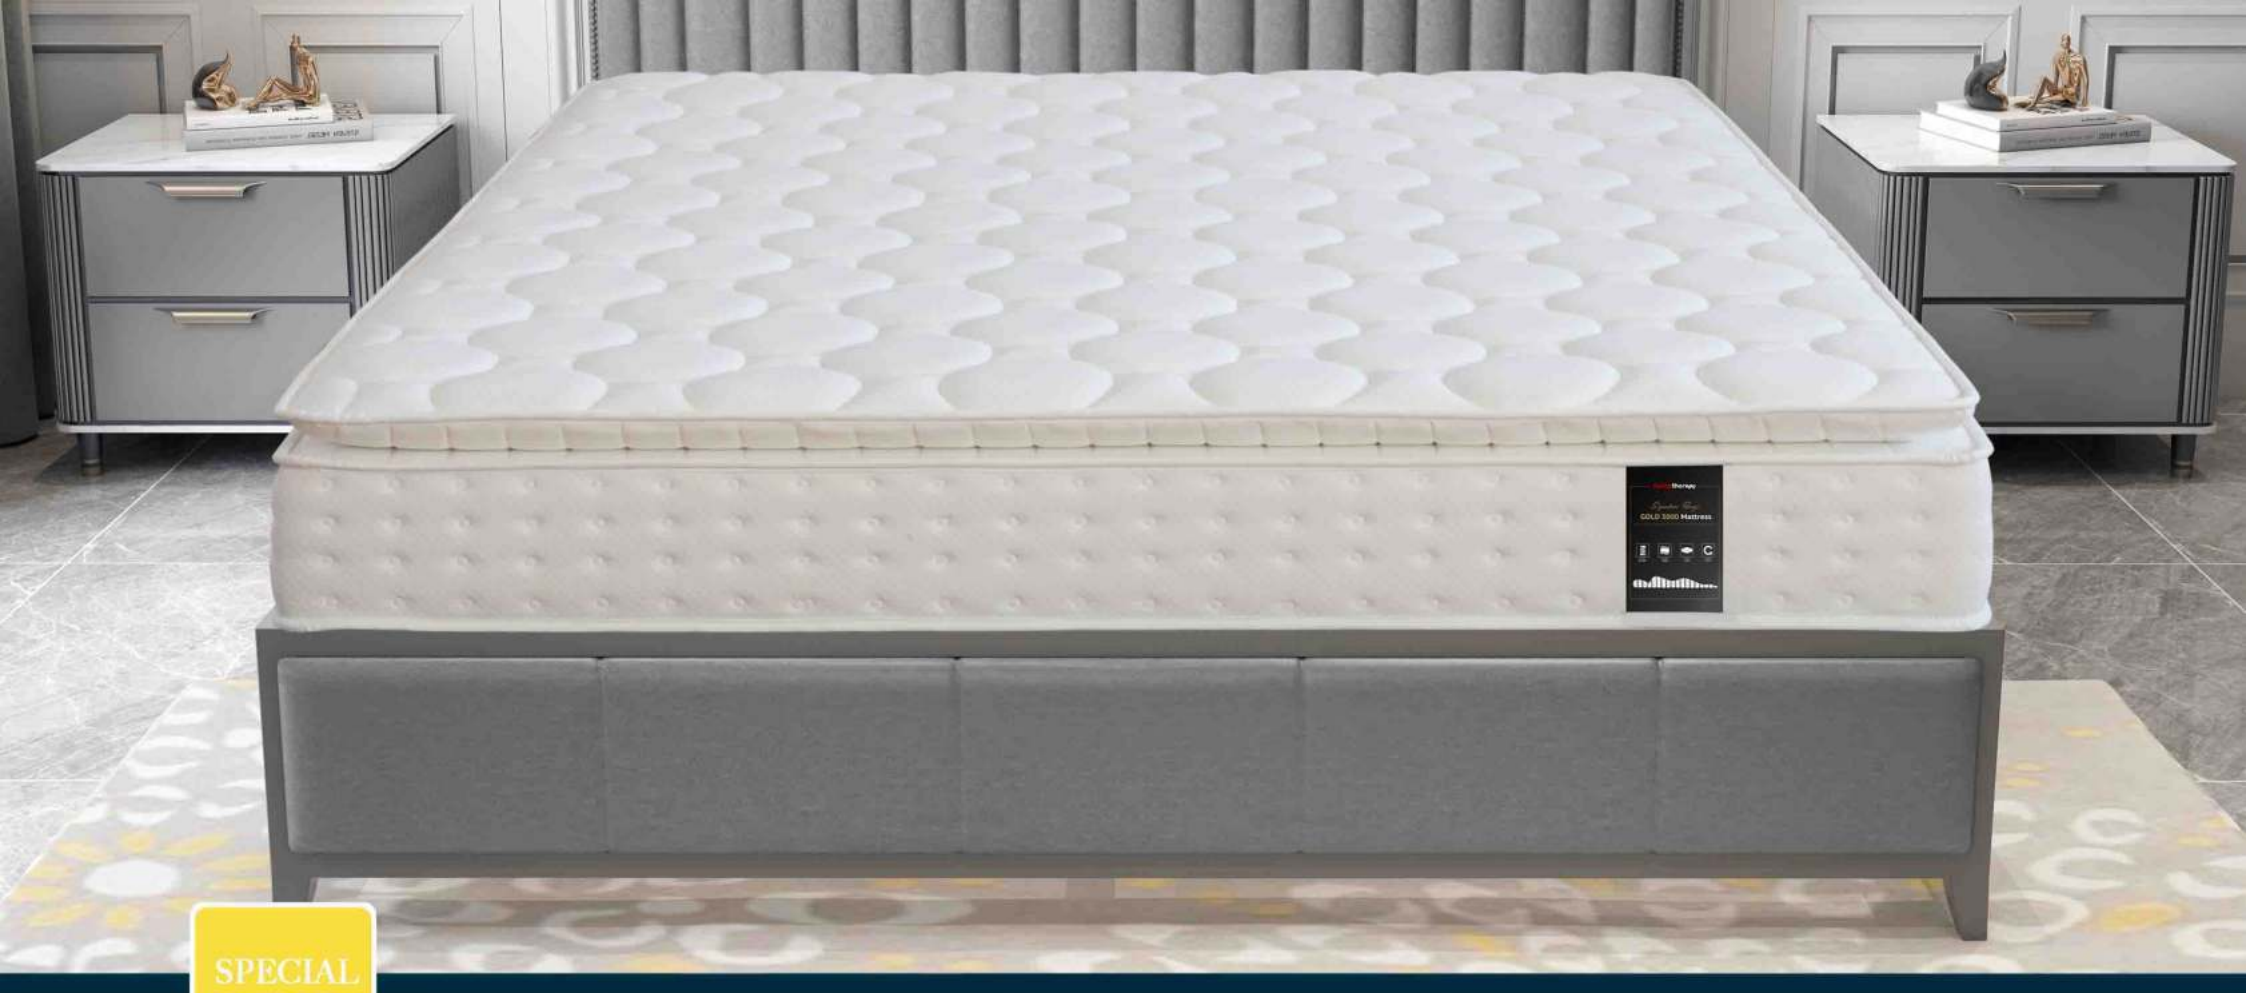

POCKET SPRINGS

COOLBLUE FOAM

COMFORT FOAM

ROTATE ONLY

SPECIAL RANGE

Silver 2500

A non-turn 5-zone pocket sprung mattress with wave comfort foam, comfort foam and high density foam.

OVERALL DEPTH
26cm

VACUUM PACKED & ROLLED

WARRANTY
5YR

MADE TO BRITISH STANDARD REGULATIONS

TAPE EDGE

5-ZONE POCKET SPRINGS

WAVE COMFORT FOAM

COMFORT FOAM

ROTATE ONLY

SPECIAL RANGE

Gold 3000

A non-turn 5-zone pocket sprung mattress with foam encapsulation, comfort foam and high density foam.

OVERALL DEPTH
27cm

VACUUM PACKED & ROLLED

WARRANTY
5YR

MADE TO BRITISH STANDARD REGULATIONS