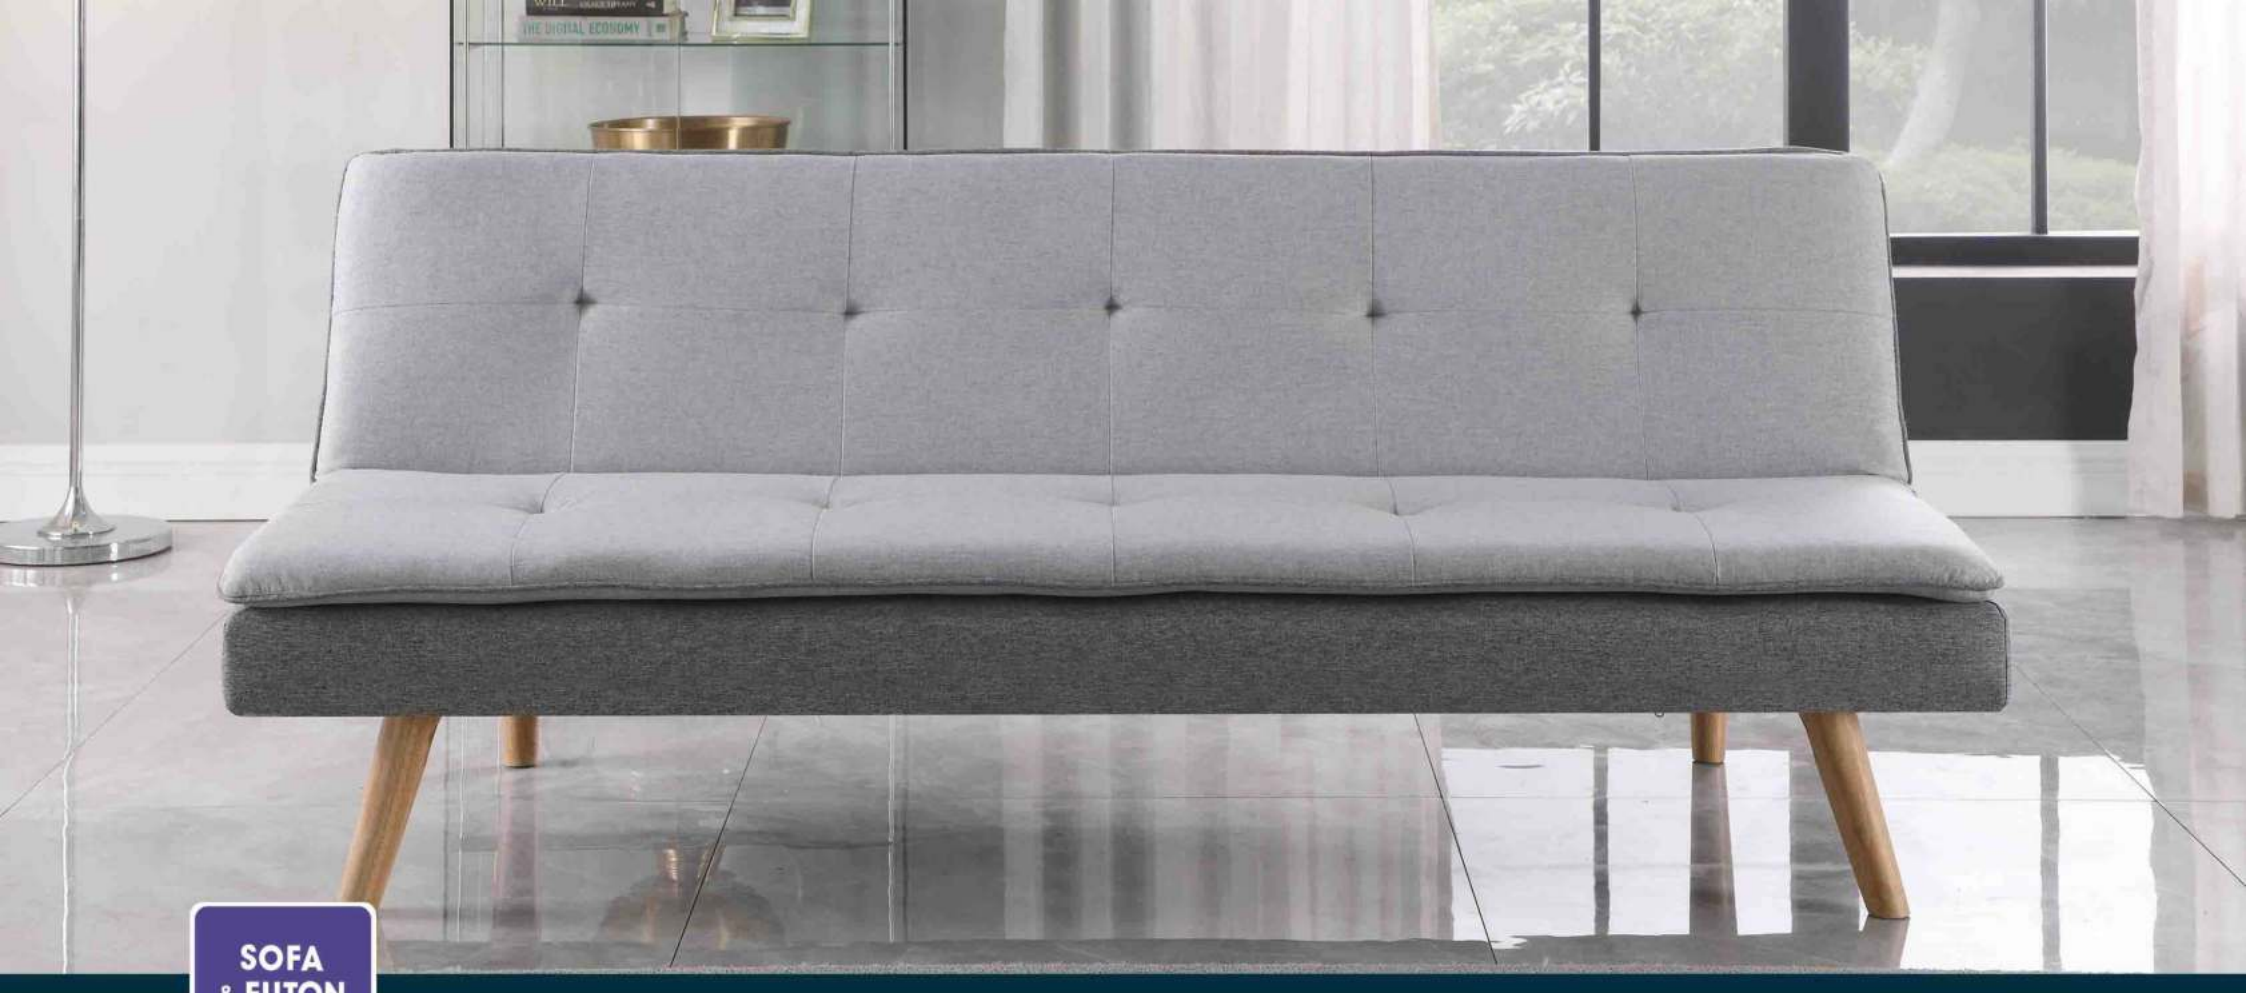

SOFA
& FUTON
RANGE

Zuma Sofa Bed

The multi functional Zuma sofa comfortably sits 3 people. It can quickly be transformed into the bed position using an easy clic-clac mechanism. The single bed is perfect for when an extra place to sleep is needed.

Sofa: L180 x D76 x H76 cm | Bed: L180 x W98 x H38 cm