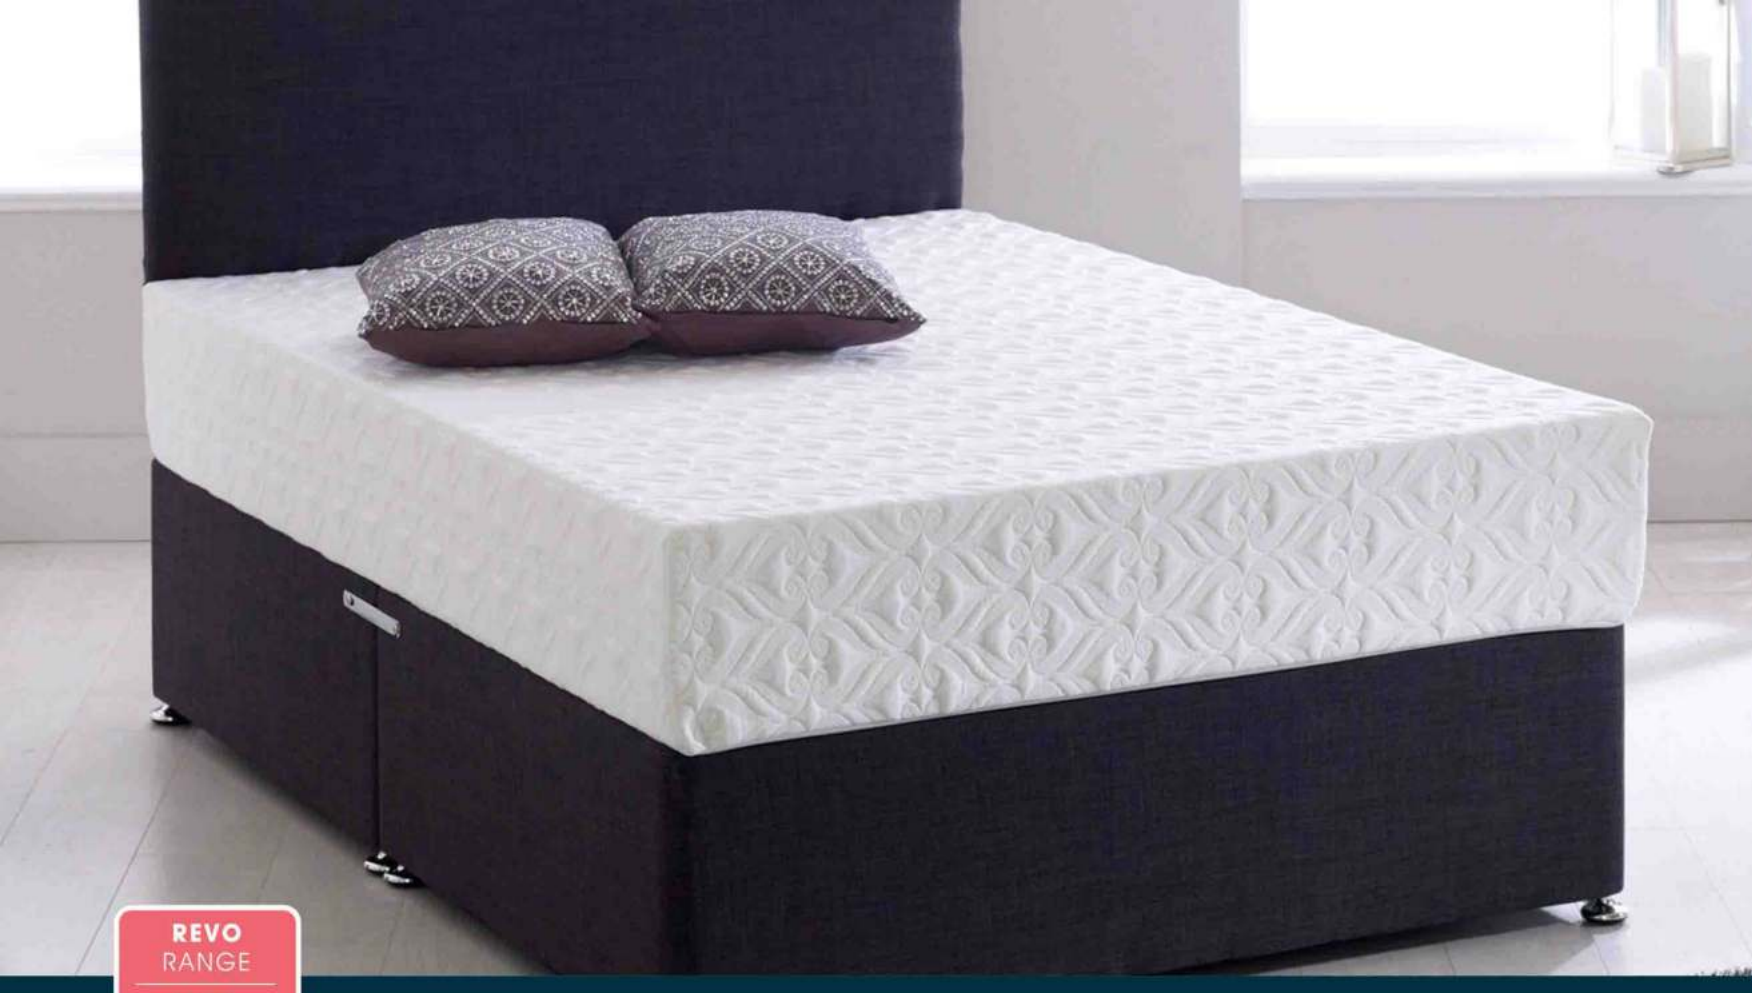

REVO RANGE
NEW & IMPROVED

Ocean Blue

GEL INFUSED LATEX FOAM

COOLER NIGHT'S SLEEP