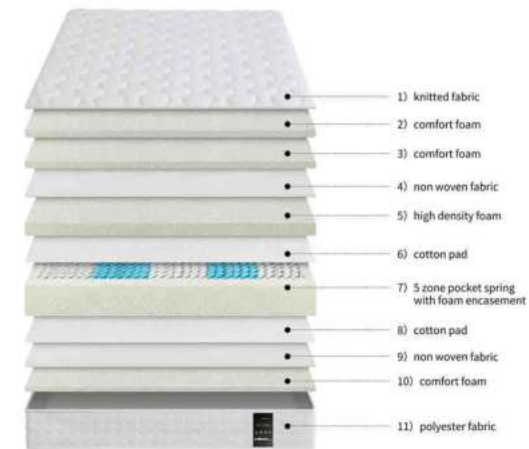

TAPE EDGE

5-ZONE POCKET SPRINGS

FOAM ENCAPSULATED

COMFORT FOAM

ROTATE ONLY

SPECIAL RANGE

| | |
|------------------------------|---|
| OVERALL DEPTH 10cm |  VACUUM PACKED & ROLLED |
| WARRANTY 5YR |  MADE TO BRITISH STANDARD REGULATIONS |