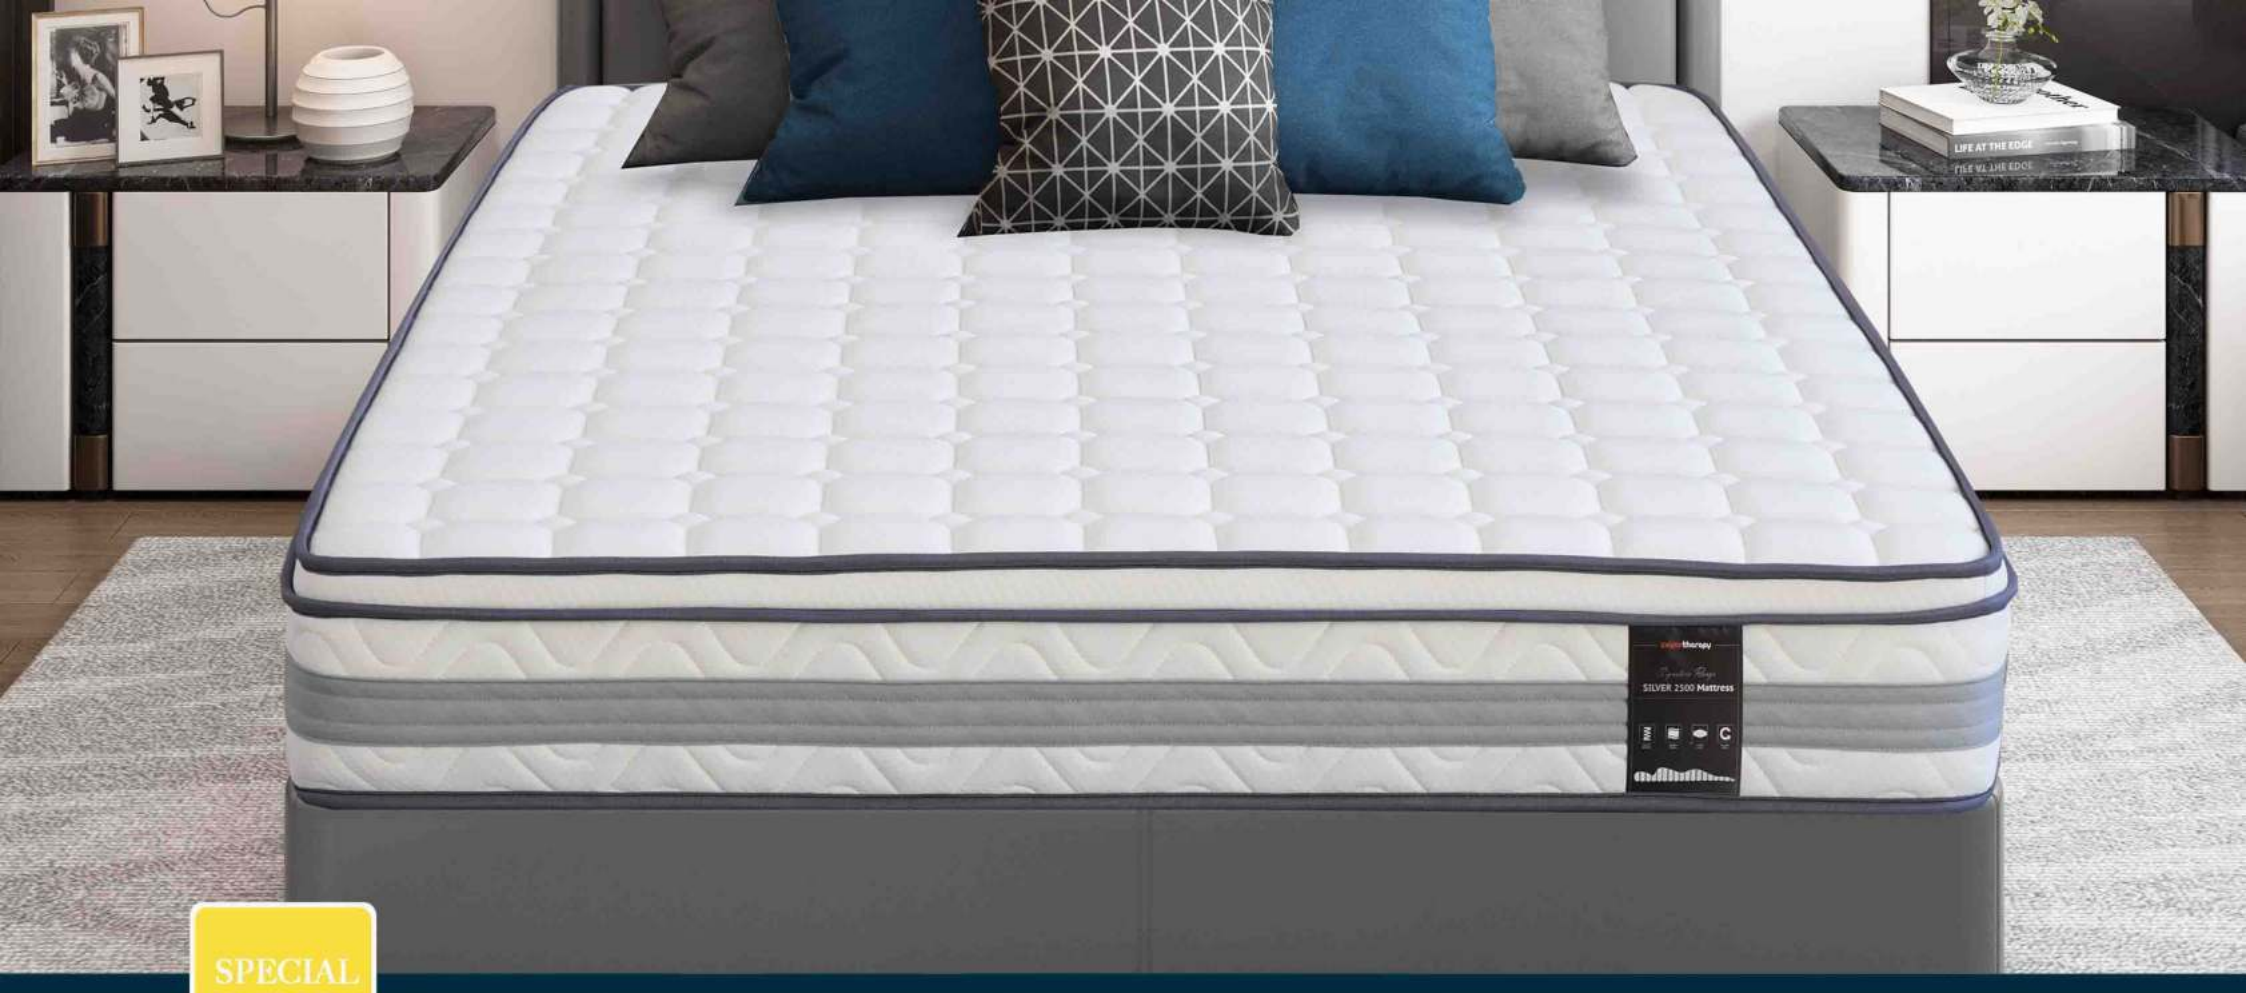

A non-turn pocket sprung mattress with coolblue memory foam and comfort foam.
With a knitted tape edge cover.

OVERALL DEPTH
22cm

VACUUM PACKED & ROLLED

WARRANTY
5YR

MADE TO BRITISH STANDARD REGULATIONS

TAPE EDGE

POCKET SPRINGS

COOLBLUE FOAM

COMFORT FOAM

ROTATE ONLY

SPECIAL RANGE

Silver 2500

A non-turn 5-zone pocket sprung mattress with wave comfort foam, comfort foam and high density foam.

OVERALL DEPTH
26cm

SPECIAL RANGE

Gold 3000

A non-turn 5-zone pocket sprung mattress with foam encapsulation, comfort foam and high density foam.

OVERALL DEPTH
27cm

VACUUM PACKED & ROLLED

WARRANTY
5YR

MADE TO BRITISH STANDARD REGULATIONS