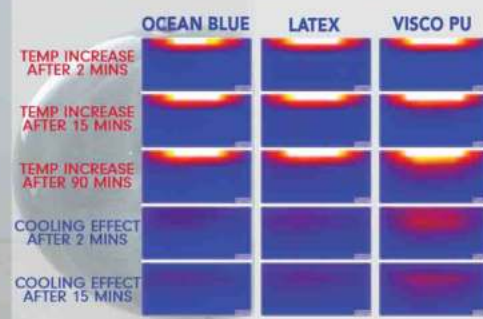

MINI SPRINGS

ROTATE ONLY

Ocean Blue

GEL INFUSED LATEX FOAM

COOLER NIGHT'S SLEEP

SPECIFICATIONS OF OCEAN BLUE

| | | |
|------------------------|--|------------------------|
| | | |
| Long Lasting | Outstanding Elasticity | Anti-fungal & hygienic |
| | | |
| Excellent body support | Self ventilating & moisture regulating | |