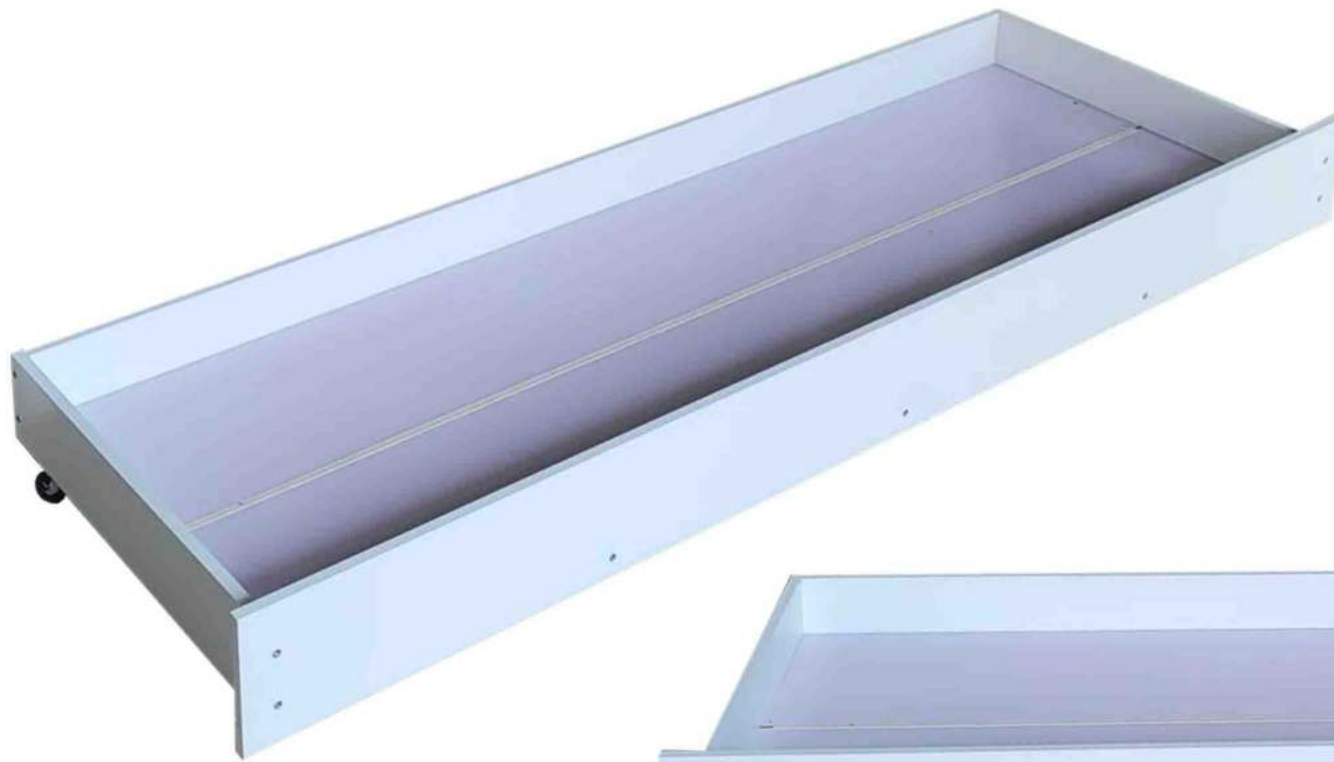

The Filton Futon Bunk Bed is great multi purpose bed as it offers sleeping capacity at the top and lounging facility at the bottom.

Dimensions- L197.6cm x D96.4cm x H170cm. Height to Futon: 25.6cm

**BUNK
BED
RANGE**