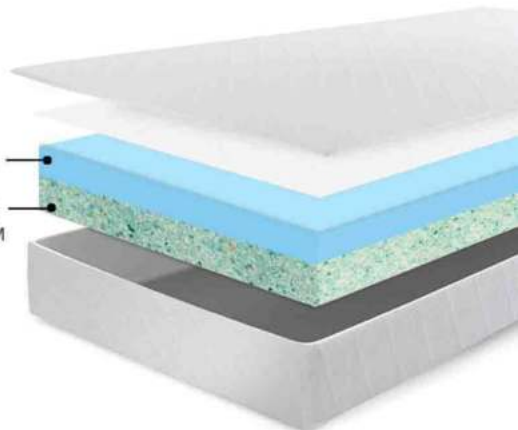

FOAMEX HIGH
DENSITY FOAM

**FOAM
RANGE**
REFLEX ONLY

Flex 1000

A non-turn Reflex foam mattress available in either a regular or firm comfort rating.
With a non-quilted removable cover.

| | |
|------------------------------|--------------------------------------|
| OVERALL DEPTH 14cm | VACUUM PACKED & ROLLED |
| WARRANTY 5YR | MADE TO BRITISH STANDARD REGULATIONS |