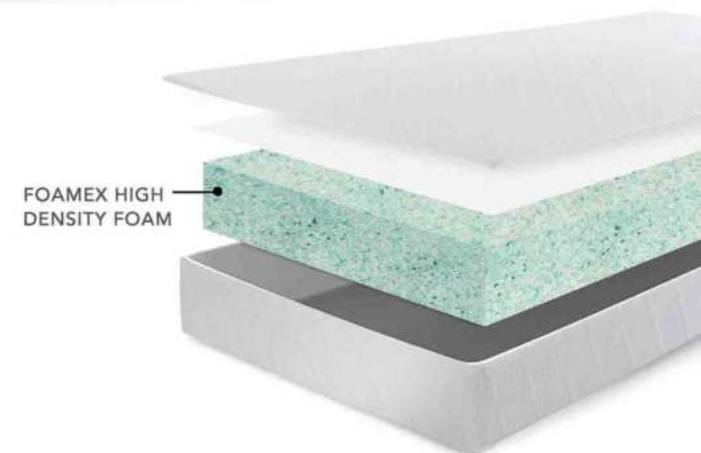

Foamex 14

A non-turn, all foam mattress with recon foam.
With a zip cover.

RECON
FOAM

AVAILABLE IN
FIRM COMFORT

ROTATE
ONLY

SPECIAL RANGE

| | |
|------------------------------|--------------------------------------|
| OVERALL DEPTH 17cm | VACUUM PACKED & ROLLED |
| WARRANTY 5YR | MADE TO BRITISH STANDARD REGULATIONS |