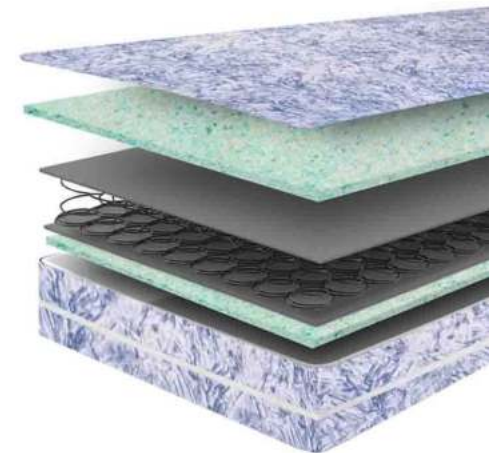

**AVAILABLE IN
REGULAR OR FIRM
COMFORT**

**ROTATE
ONLY**

SPRUNG
RANGE

Value Plus Water Proof

A non-turn Reflex foam mattress, available in either a regular or firm comfort rating.
With a non-quilted removable and waterproof cover.