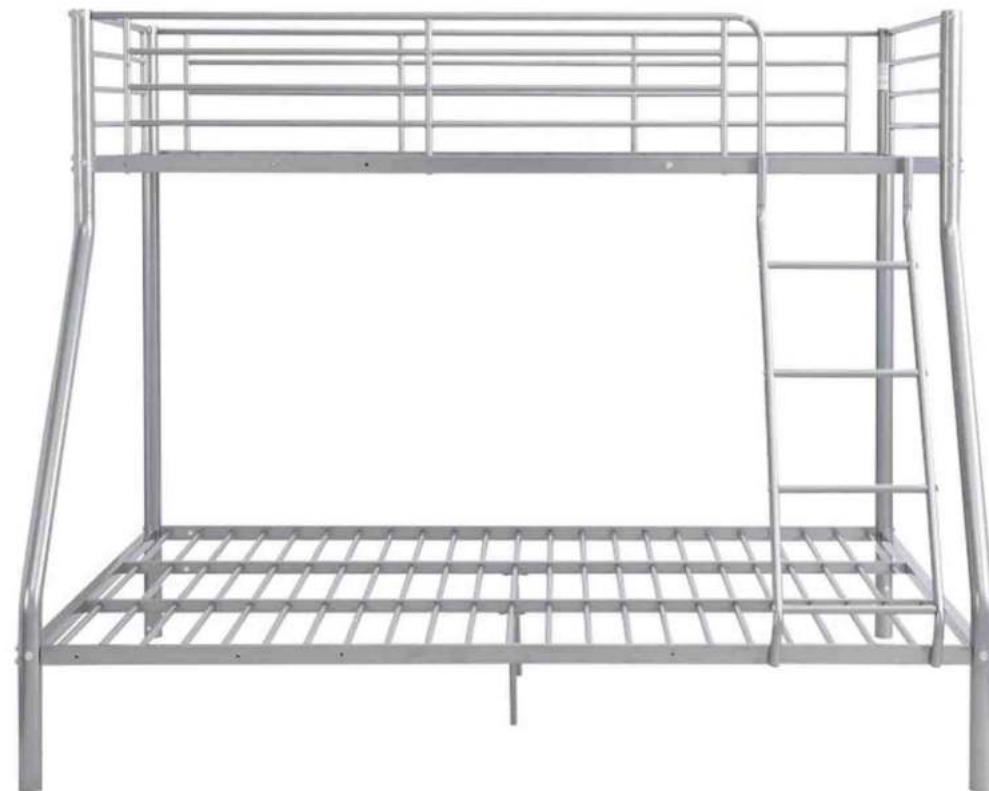

**BUNK
BED
RANGE**

Mecor Bunk Bed

The Mecor Bunk Bed has a lovely simplistic design available in grey and white.
Perfect for sleepovers and for children sharing a room

Frame - H150 x L198 x D97 cm

**BUNK
BED
RANGE**