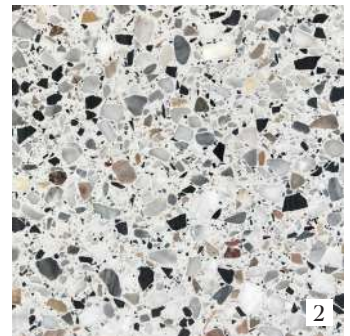

GRIGIO VENATO TERRAZZO
ITALY