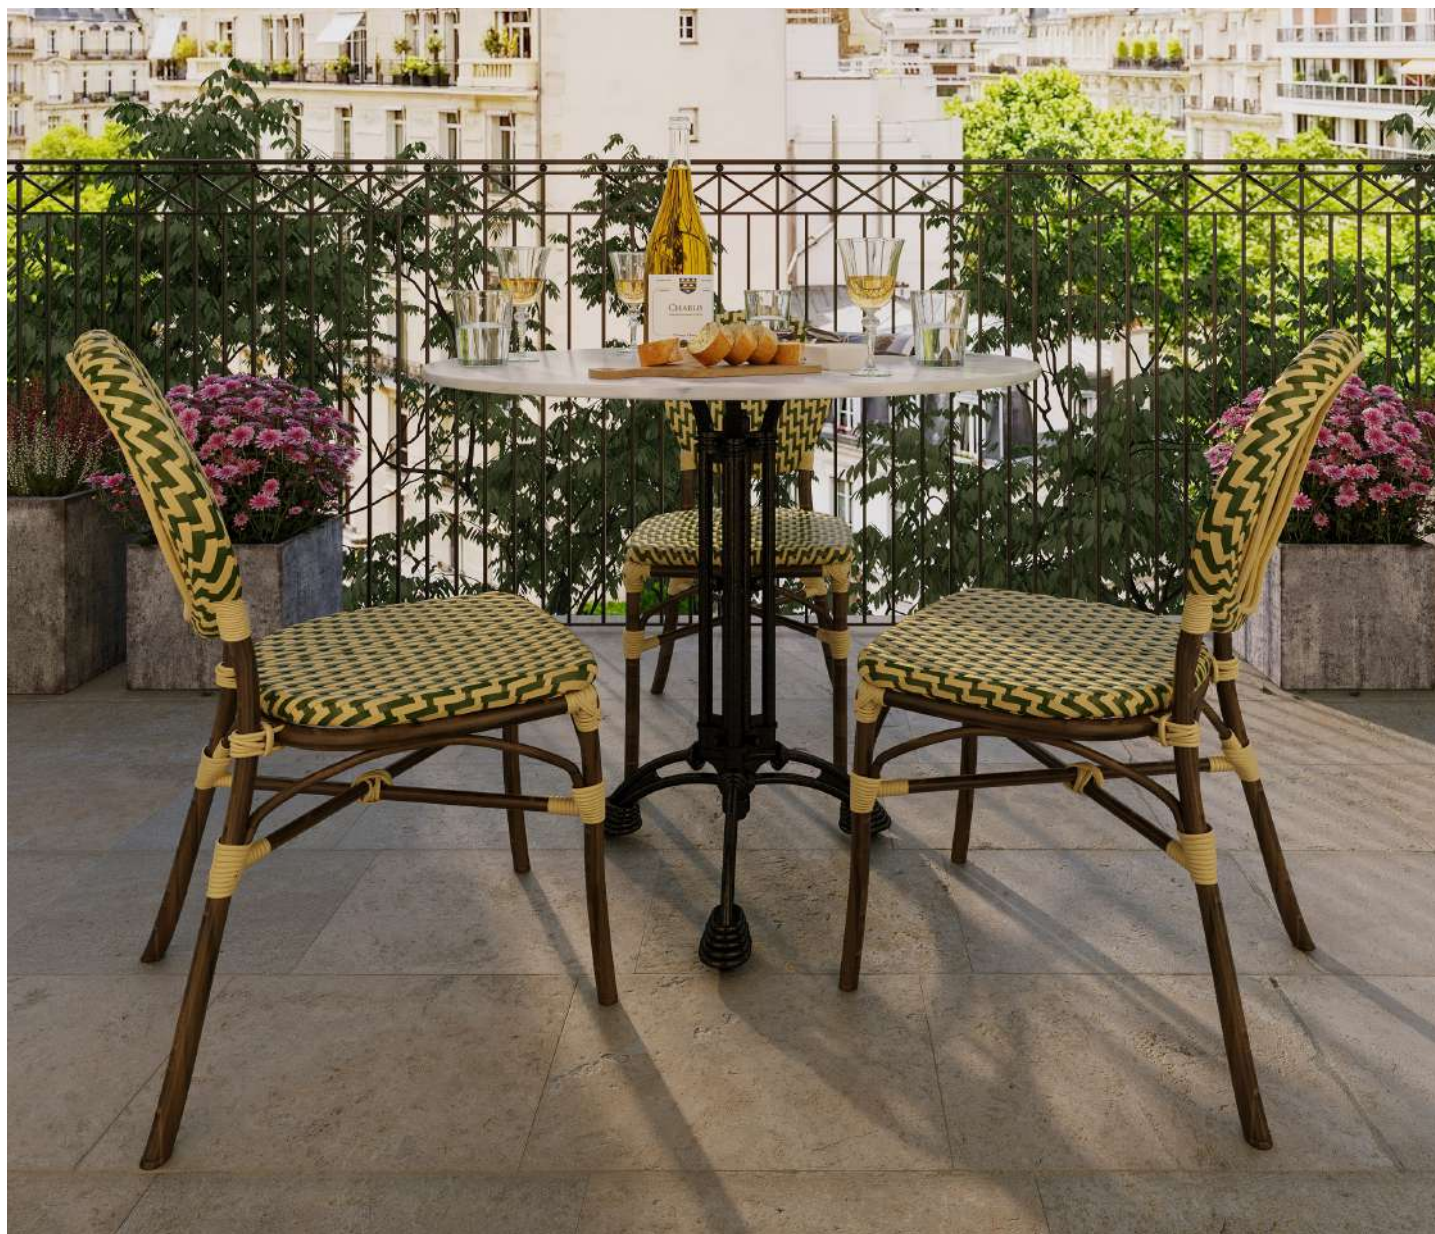

Base can be powder coated to your own choice of colour.

BAD WEISSEE TABLE BASE

WESTEND HOME INDOOR & OUTDOOR RANGE

Bad Weissee is both pretty and practical with an attractive iron pilaster base in black for indoor and outdoor use. Shown with Polly chair.