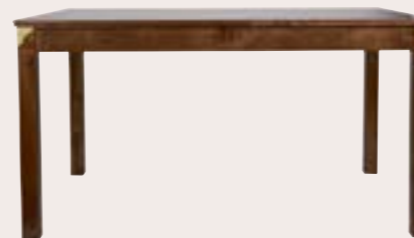

Fixed Dining Table
H76 x W140 x D95 cm
Dark Chestnut / 3704096