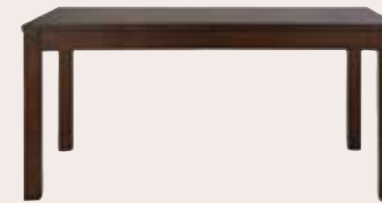

Nest of 3 Tables
H50 x W60 x D38 cm
Dark Chestnut / 3456647
Honey / 3561252

Pair of Dining Chairs
H98 x W42 x D52 cm
Dark Chestnut / 3575437
Honey / 3579184

Extending Dining Table
H75 x W160-210 x D95 cm
Honey / 3579214