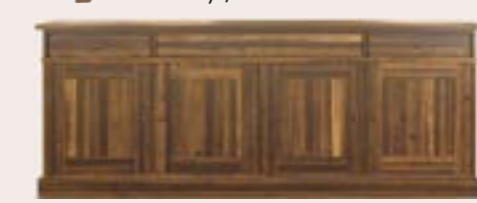

4 Door 3 Drawer Sideboard
H84 x W214 x D47 cm
Dark Chestnut / 3535391
Honey / 3535395