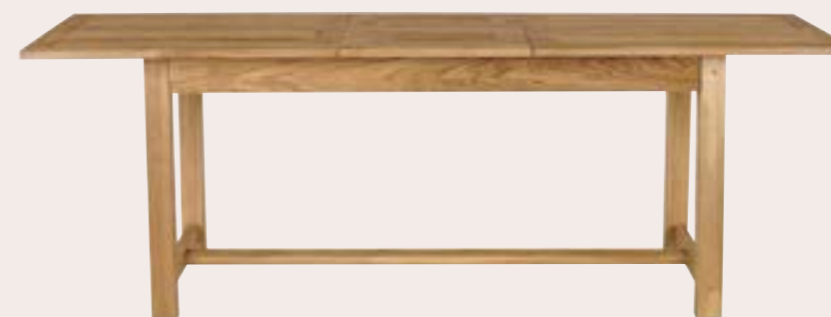

Extending Dining Table
H75 x W170-220 x D90 cm
Oak / 3190239