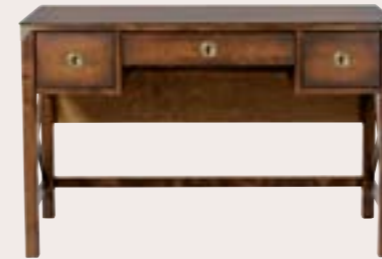

1 Drawer Side Table
H65 x W50 x D50 cm
Dark Chestnut / 3456651
Honey / 3561237

1 Door 1 Drawer Display Unit
H161 x W65 x D40 cm
Dark Chestnut / 3575440
Honey / 3579189

2 Drawer Single Bookcase
H176 x W90 x D35 cm
Dark Chestnut / 3456641
Honey / 3561254

3+4 Drawer Chest
H85 x W110 x D45 cm
Dark Chestnut / 3467385
Honey / 3561256

3 Drawer Coffee Table
H47 x W110 x D60 cm
Dark Chestnut / 3456649
Honey / 3561241

2 Drawer Double Bookcase
H176 x W131 x D35 cm
Honey / 3579042

2 Door 2 Drawer Display Unit
H181 x W99 x D40 cm
Dark Chestnut / 3575439
Honey / 3579188

2 Door 2 Drawer Sideboard
H85 x W110 x D45 cm
Dark Chestnut / 3535347
Honey / 3579054

3 Door 3 Drawer Sideboard
H85 x W160 x D45 cm
Dark Chestnut / 3535349
Honey / 3579058