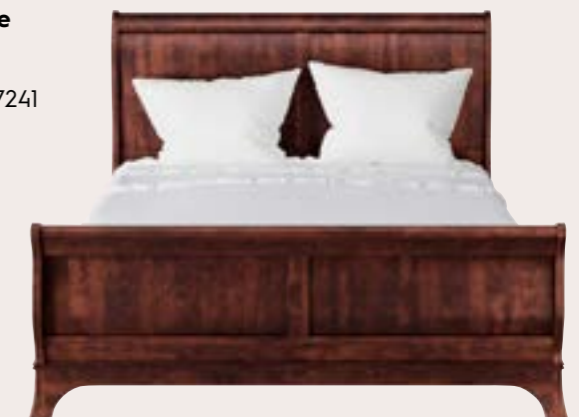

4'6" Bed Frame
H110 x W147 x D211 cm
Dark / 3506330
Pale French Grey / 3637156

5'0" Bed Frame
H110 x W162 x D218 cm
Dark / 3506332
Pale French Grey / 3637157

6'0" Bed Frame
H110 x W192 x D218 cm
Dark / 3521805
Pale French Grey / 3637158