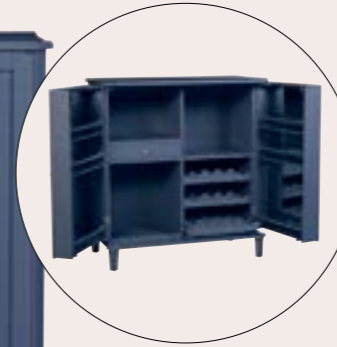

2+3 Drawer Chest
H104 x W107 x D48 cm
Dusky Seaspray / 3747048
Pale Charcoal / 3726881
Pale Steel / 3693392
Black / 3558394