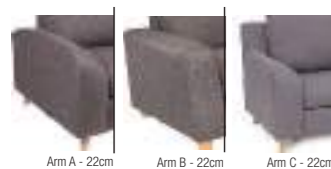

LEWIS

Chaiselongue

Open corner

2 seater

1 seater Art. No.: 12343 A,C-H88 x D99 x W107cm B-H88 x D99 x W114cm	2 seater Art. No.: 12344 A,C-H88 x D99 x W172cm B-H88 x D99 x W176cm	2,5 seater Art. No.: 12345 A,C-H88 x D99 x W188cm B-H88 x D99 x W192cm	3 seater Art. No.: 12346 A,C-H88 x D99 x W223cm B-H88 x D99 x W229cm	Chaiselongue (L) Art. No.: 12031 A,C-H88 x D163 x W265cm B-H88 x D163 x W270cm	Chaiselongue (R) Art. No.: 12032 A,C-H88 x D163 x W265cm B-H88 x D163 x W270cm	Open corner (L) Art. No.: 12775 A,C-H88 x D227 x W266cm B-H88 x D227 x W268cm	Open corner (R) Art. No.: 12776 A,C-H88 x D227 x W266cm B-H88 x D227 x W268cm	Footstool Art. No.: 12656 H50 x D72 x W80cm	Headrest Art. No.: 12286 13x55cm
---	---	---	---	---	---	--	--	---	--