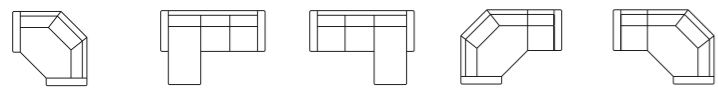

1 seater
Art. No.: 14243
H88 x D90 x W103cm

1,5 seater
Art. No.: 16233
H88 x D90 x W121cm

2 seater
Art. No.: 14244
H88 x D90 x W170cm

2,5 seater
Art. No.: 18431
H88 x D90 x W186cm

3 seater
Art. No.: 14242
H88 x D90 x W206cm

3 seater bended
Art. No.: 15798
H88 x D105 x W245cm