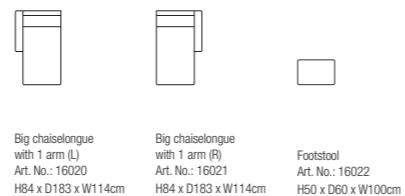

SOFAS FOR EVERY HOME

MONTEGO

Chair

2.5 seater

Footstool

3 seater + big chaiselongue

MONTEGO

ORLEAN