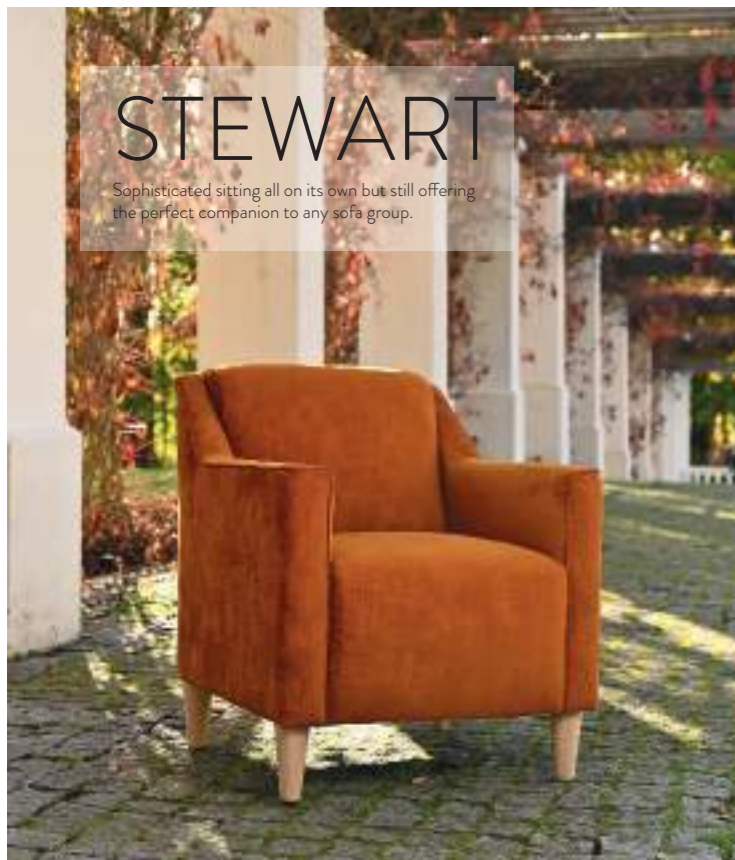

Chair
Art. No.: 28040
H80 x D79 x W60cm

28040
H80 x W60
Foot leg 4x18
Foot leg 8 125

Fabric

STEWART

Sophisticated sitting all on its own but still offering the perfect companion to any sofa group.

Fabric

Chair
Art. No.: 14165
H81 x D80 x W70cm