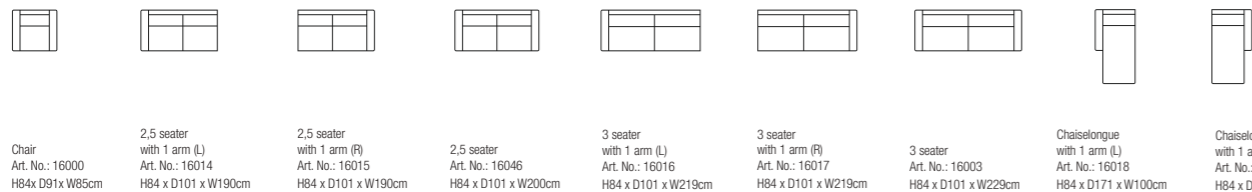

3 seater + big chaiselongue