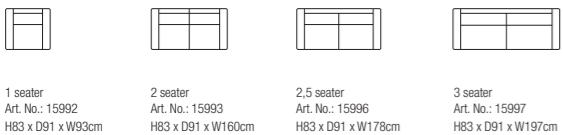

Chaiselongue