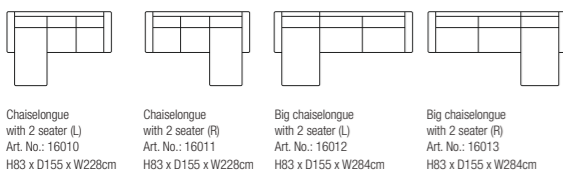

Chaiselongue

Arm - 12cm

15583 White wash H-145
15137 Laquered H-145
14961 Walnut H-145
15138 Black H-145

KIARA

Make a statment with Kiara collection and its uniquely stylish details. Take home a slice of on-trend modernity.