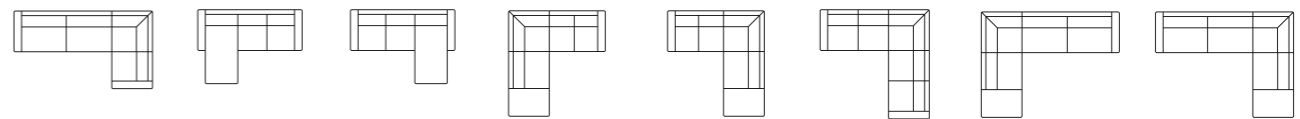

3 seater + corner 90 + 1 seater Art. No.: 14703 H90 x D172 x W276cm	Chaiselongue (L) Art. No.: 16041 H90 x D155 x W241cm	Chaiselongue (R) Art. No.: 16042 H90 x D155 x W241cm	Footstool with storage + 1,5 seater + corner 90 + 2 seater Art. No.: 14692 H90 x D255 x W248cm	2 seater + corner 90 + 1,5 seater + footstool with storage Art. No.: 14693 H90 x D255 x W248cm	2 seater + corner 90 + 2 seater Art. No.: 14704 H90 x D250 x W250cm	Footstool with storage + 1,5 seater + corner 90 + 3 seater Art. No.: 14694 H90 x D255 x W276cm	3 seater + corner 90 + 1,5 seater + footstool with storage Art. No.: 14695 H90 x D255 x W276cm