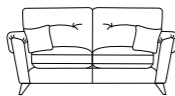

Scan Me

Please scan the QR to see more product info and images

Various leg options available

SOFA

Grand Sofa

H 940 mm
W 2300mm
D 990 mm

3 Seater Sofa

H 940 mm
W 2080 mm
D 990 mm