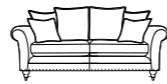

3 Seater Sofa (Pillow Back)

H 980mm
W 2070mm
D 1060mm