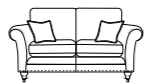

Scan Me

Please scan the QR to see more product info and images

Various leg options available

SOFA

Grand Sofa (Standard Back)

H 980mm
W 2300mm
D 1060mm

3 Seater Sofa (Standard Back)

H 980mm
W 2070mm
D 1060mm

2 Seater Sofa (Standard Back)

H 980mm
W 1870mm
D 1060mm

Grand Sofa (Pillow Back)

H 980mm
W 2290mm
D 1060mm

3 Seater Sofa (Pillow Back)

H 980mm
W 2070mm
D 1060mm

2 Seater Sofa (Pillow Back)

H 980mm
W 1870mm
D 1060mm