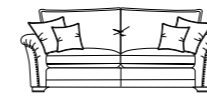

STANDARD BACK

Grand Sofa
H 900mm
W 2250mm
D 1000mm