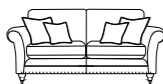

Scan Me

Please scan the QR to see more product info and images

Various leg options available

SOFA

Grand Sofa (Standard Back)

H 980mm
W 2300mm
D 1060mm

3 Seater Sofa (Standard Back)

H 980mm
W 2070mm
D 1060mm