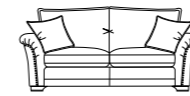

3 Seater Sofa
H 900mm
W 2020mm
D 1000mm