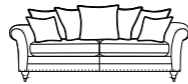

Scan Me

Please scan the QR to see more product info and images

Various leg options available

SOFA

Grand Sofa (Standard Back)

H 980mm
W 2300mm
D 1060mm

3 Seater Sofa (Standard Back)

H 980mm
W 2070mm
D 1060mm

2 Seater Sofa (Standard Back)

H 980mm
W 1870mm
D 1060mm

Grand Sofa (Pillow Back)

H 980mm
W 2290mm
D 1060mm

3 Seater Sofa (Pillow Back)

H 980mm
W 2070mm
D 1060mm

2 Seater Sofa (Pillow Back)

H 980mm
W 1870mm
D 1060mm