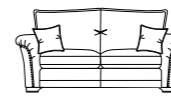

2 Seater Sofa
H 900mm
W 1810mm
D 1000mm