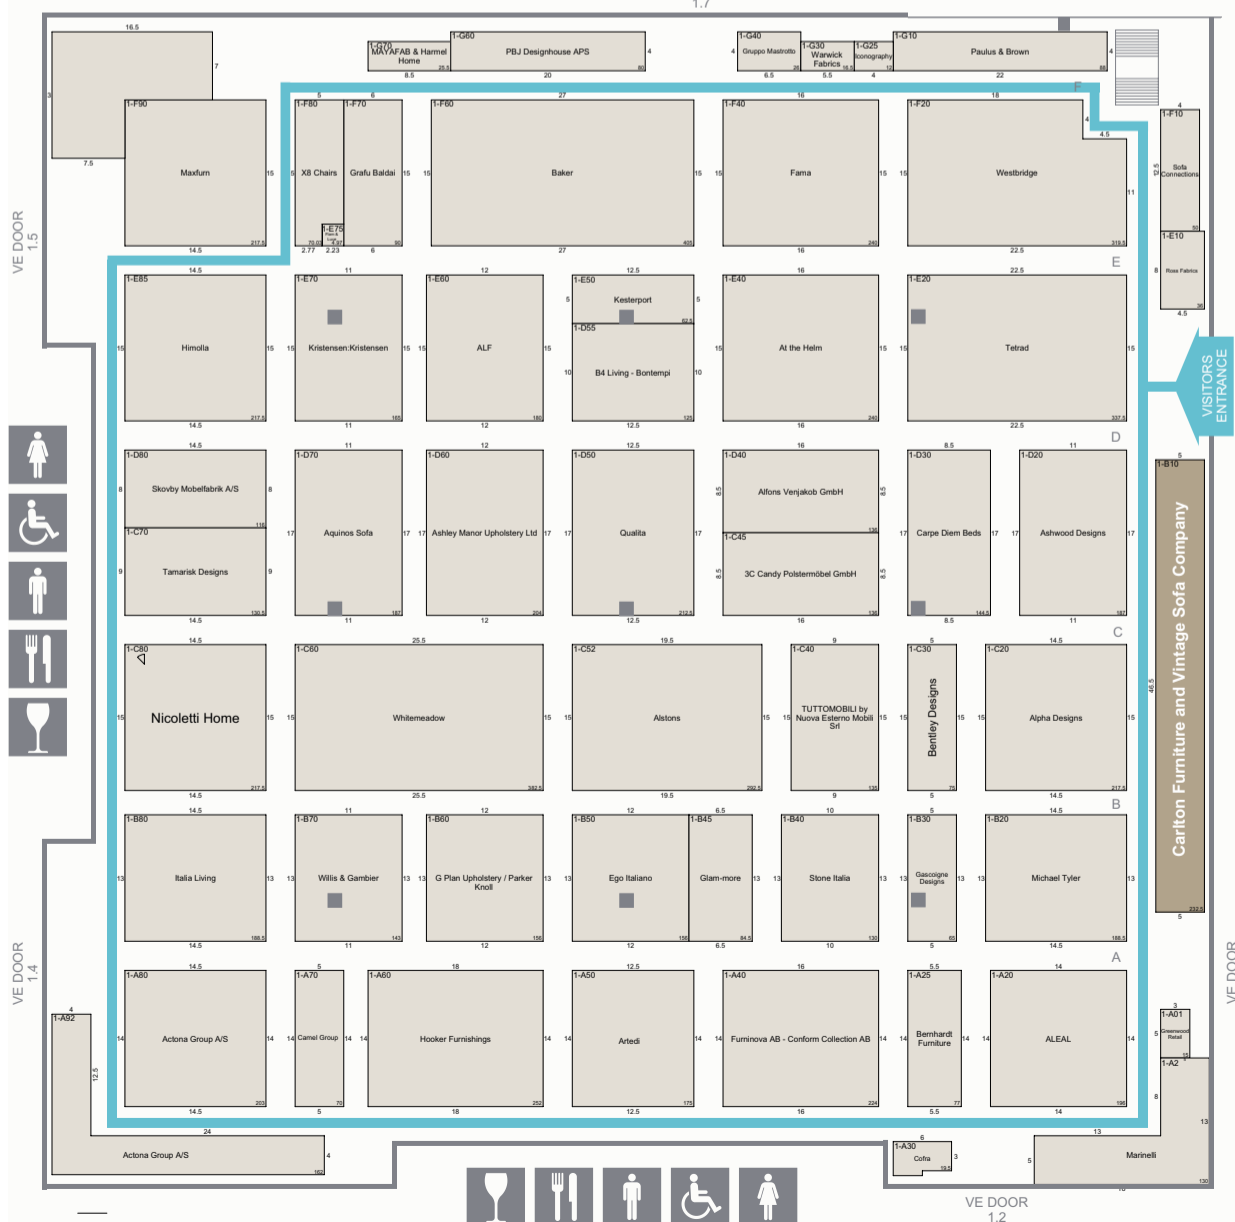

ceramic volcanic finish

The ceramic tops are as durable as they are beautiful, resistant to scratches, heat, and stains, making them ideal for both everyday use and special occasions. Plus, their innovative design allows the tops to expand effortlessly, offering extra seating space whenever you need it.

VE DOOR
1.7