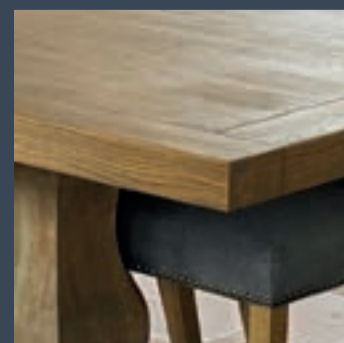

Carlton & Vintage Sofa Company
show news
 January furniture Show 2025 : Hall 1 - B10

Measuring 1.8m when closed, it can effortlessly extend to 2.8m, providing ample space for your guests.

Available in our Grey Oiled and Natural finishes, the Windermere brings a warm, elegant touch to any dining space. With a timeless design ensuring it will remain a centrepiece in your home for years to come, seamlessly complementing both contemporary and traditional interiors.