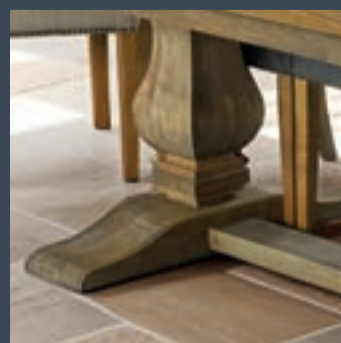

Carlton & Vintage Sofa Company
show news
 January furniture Show 2025 : Hall 1 - B10

Measuring 1.8m when closed, it can effortlessly extend to 2.8m, providing ample space for your guests.

Available in our Grey Oiled and Natural finishes, the Windermere brings a warm, elegant touch to any dining space. With a timeless design ensuring it will remain a centrepiece in your home for years to come, seamlessly complementing both contemporary and traditional interiors.