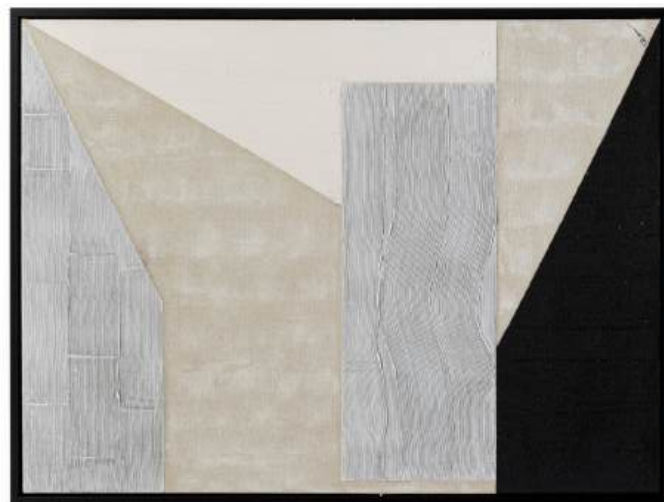

Easton Cream

3PT1301A 43cm
 3PT1301B 40 x 60cm
 3PT1301C 58cm

Erin Black
 3CT1435A 130 x 270cm

Soren Black Throw

3PT1306A 65 x 200cm

**KEMPTON NATURAL/BLACK**

1AT150A | 122 x 91 x 4cm

RADLEY BLUE/GOLD

1AT147A | 38 x 114 x 4cm | (Set of 2)

Each Radley art piece plays with a different pattern of vivid blue, but both are equally captivating.

Hand-painted and printed on a linen blend canvas using matte paint and gold foil embellishment technique, the art tends to create a moody impact when set in a modern contemporary interior.

H AISLEY GREEN

1AT152A | 152 x 76 x 4cm

The Haisley art piece is a soothing nature-inspired landscape that delivers an understated way to bring style and substance to the room. Hand-painted and printed, by using texture sprawls of matte acrylic paint across the high-quality canvas.