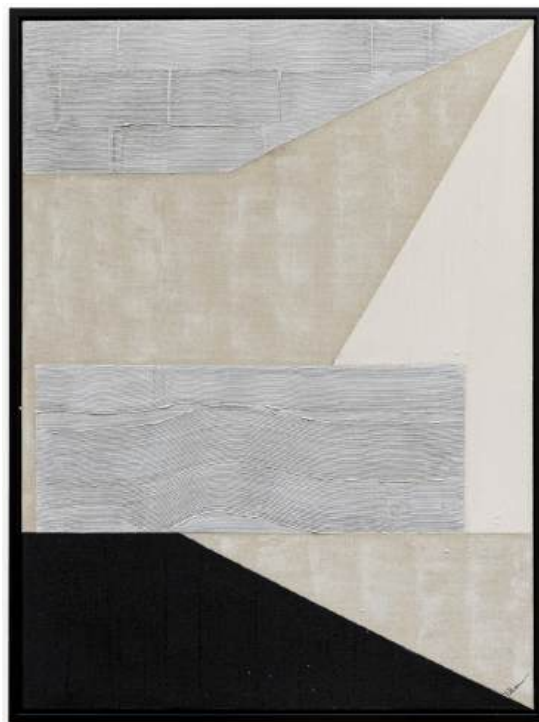

1AT147A | 38 x 114 x 4cm | (Set of 2)

Each Radley art piece plays with a different pattern of vivid blue, but both are equally captivating.

Hand-painted and printed on a linen blend canvas using matte paint and gold foil embellishment technique, the art tends to create a moody impact when set in a modern contemporary interior.

H AISLEY GREEN

1AT152A | 152 x 76 x 4cm

The Haisley art piece is a soothing nature-inspired landscape that delivers an understated way to bring style and substance to the room. Hand-painted and printed, by using texture sprawls of matte acrylic paint across the high-quality canvas.

W YLDER GREEN

1AT149A | 152 x 102 x 4cm

The Wylder art features an array of colours and texture, using sand gel and modelling paste, this piece brings complexity and dimension. Hand-painted and printed, it sits within a grey wood frame.

COLBY GREEN

1AT146A | 102 x 127 x 4cm

Make a striking impact in your space with the Colby art. Hand-painted and printed on a high-quality linen blend canvas, the art features plenty of texture for visual interest with overlapping geometric shapes that create a bold focal point.