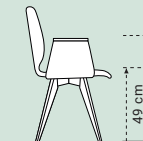

63 x 61 x 94 cm (GA)

SPIN GA
Houten pootjes
Eiken of noten
Leder, stof of combinatie