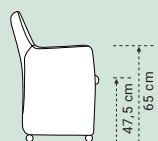

STACCATO

56 x 60 x 85 cm

STACCATO
Frame - parketwielen
Geheel gestoffeerd
Leder of stof