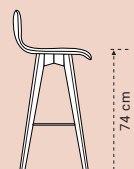

SPIN L BARKRUK

44 x 46 x 92 cm

**SPIN L BARKRUK HOOG**  
Pootjes  
Hout: eiken of noten  
Leder of stof

44 x 46 x 82 cm

**SPIN L BARKRUK MEDIUM**  
Pootjes  
Hout: eiken of noten  
Leder of stof

SPIN R BARKRUK