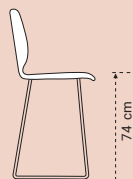

50 x 57 x 119 cm

ACE II-G BARKRUK HOOG
Slede
RVS of zwart geëpoxeerd
Leder, stof of combinatie