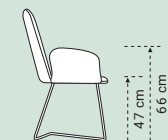

56 x 60 x 89 cm

ULTIMO ARM
Slede
Zwart geëpoxeerd
Leder, stof of combinatie