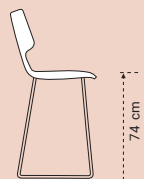

Maten die getoond worden onder de afbeeldingen betreffen achtereenvolgend de breedte, diepte en hoogte in centimeters.

ACE II BARKRUK

50 x 57 x 116 cm

ACE II-F BARKRUK HOOG
Slede
RVS of zwart geëpoxeerd
Leder, stof of combinatie