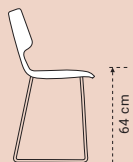

50 x 57 x 106 cm

ACE II-F BARKRUK MEDIUM
Slede
RVS of zwart geëpoxeerd
Leder, stof of combinatie