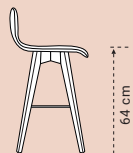

SPIN L BARKRUK

44 x 46 x 92 cm

**SPIN L BARKRUK HOOG**  
Pootjes  
Hout: eiken of noten  
Leder of stof

44 x 46 x 82 cm

**SPIN L BARKRUK MEDIUM**  
Pootjes  
Hout: eiken of noten  
Leder of stof

SPIN R BARKRUK