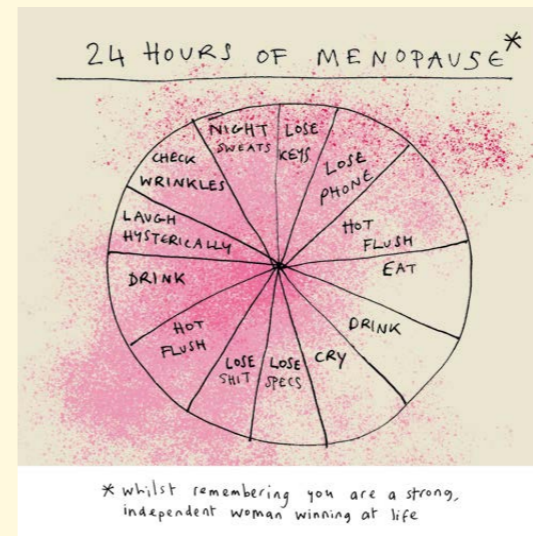

TOP SELLING | FOR THE GALS

150MM X 150MM

FP3071

FP3035

FP3133

FP3131

FP3046

FP3096