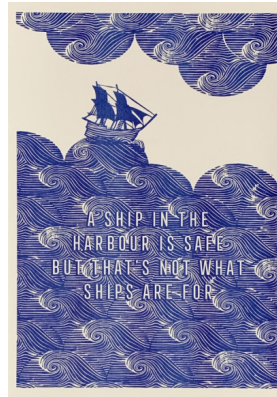

P14 Classical Sculptures

P15 Walk in the woods

ART PRINTS.

Designed to fit standard frames.
420MM X 297 A3 SIZE RISOGRAPH
Supplied flat in cello with board backing. Or rolled in cello by request.

P16 Lighthouse

P7 Snake

P1 The Mountains

P2 Fare Forward

P3 Ship

P4 The Cure

P5 Constellations

P6 Blue Moon

P8 Parrots