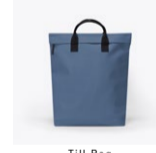

Till Bag
Lotus Series
Steel Blue
699102588821