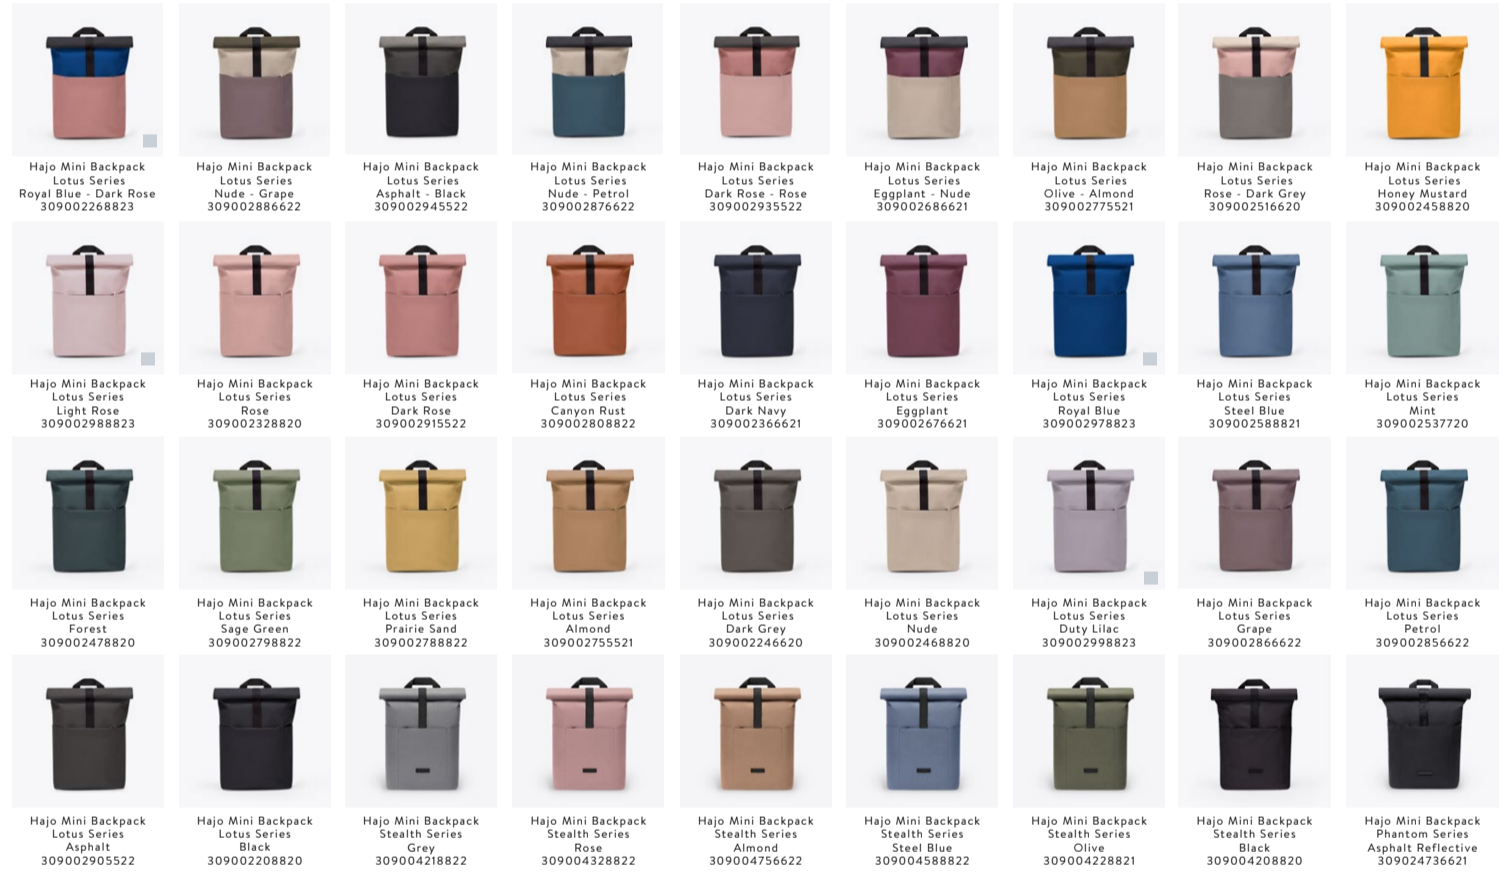

Hajo Mini Backpack
Lotus Series
Royal Blue - Dark Rose
309002268823

Hajo Mini Backpack
Lotus Series
Nude - Grape
309002866622

Hajo Mini Backpack
Lotus Series
Asphalt - Black
309002945522

Hajo Mini Backpack
Lotus Series
Nude - Petrol
309002876622

Hajo Mini Backpack
Lotus Series
Dark Rose - Rose
309002935522

Hajo Mini Backpack
Lotus Series
Eggplant - Nude
309002686621

Hajo Mini Backpack
Lotus Series
Olive - Almond
309002775521

Hajo Mini Backpack
Lotus Series
Rose - Dark Grey
309002516620

Hajo Mini Backpack
Lotus Series
Honey Mustard
309002458820

Hajo Mini Backpack
Lotus Series
Light Rose
309002988823

Hajo Mini Backpack
Lotus Series
Rose
309002328820

Hajo Mini Backpack
Lotus Series
Dark Rose
309002915522

Hajo Mini Backpack
Lotus Series
Canyon Rust
309002808822

Hajo Mini Backpack
Lotus Series
Dark Navy
309002366621

Hajo Mini Backpack
Lotus Series
Eggplant
309002676621

Hajo Mini Backpack
Lotus Series
Royal Blue
309002978823

Hajo Mini Backpack
Lotus Series
Steel Blue
309002588821

Hajo Mini Backpack
Lotus Series
Mint
309002537720

Hajo Mini Backpack
Lotus Series
Forest
309002478820

Hajo Mini Backpack
Lotus Series
Sage Green
309002798822

Hajo Mini Backpack
Lotus Series
Prairie Sand
309002788822

Hajo Mini Backpack
Lotus Series
Almond
309002755521

Hajo Mini Backpack
Lotus Series
Dark Grey
309002246620

Hajo Mini Backpack
Lotus Series
Nude
309002468820

Hajo Mini Backpack
Lotus Series
Duty Lilac
309002998823

Hajo Mini Backpack
Lotus Series
Grape
309002866622

Hajo Mini Backpack
Lotus Series
Petrol
309002856622

Hajo Mini Backpack
Stealth Series
Asphalt
309002905522

Hajo Mini Backpack
Lotus Series
Black
309002088820

Hajo Mini Backpack
Stealth Series
Grey
309004218822

Hajo Mini Backpack
Stealth Series
Rose
309004328822

Hajo Mini Backpack
Stealth Series
Almond
309004756622

Hajo Mini Backpack
Stealth Series
Steel Blue
309004588822

Hajo Mini Backpack
Stealth Series
Olive
309004228821

Hajo Mini Backpack
Stealth Series
Black
309004208820

Hajo Mini Backpack
Phantom Series
Asphalt Reflective
309024736621