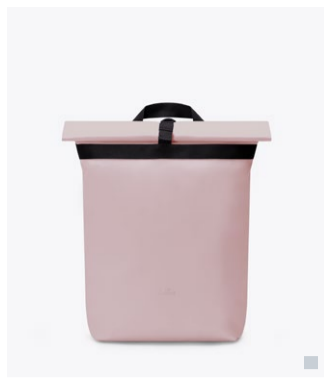

Vito Mini Backpack
Lotus Series
Light Rose
759002988823

Vito Mini Backpack S

Have you ever wondered what ultimate minimalism looks like? Just check out the Vito Mini Backpack. Don't let its clean aesthetic mislead you, it holds plenty of exciting features: a roll-top that can be securely locked with the aluminium g-buckle or just by snap buttons if the volume needs to be extended to the maximum.