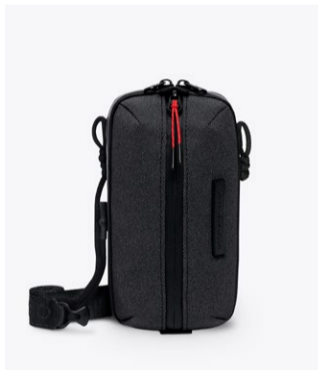

Matteo Bag

Powering its purpose-built aesthetic to a street-led audience Matteo Bag is ideal for compactly storing your essential items. Three pockets accommodate room for your valuables such as, phone, keys and power-bank.