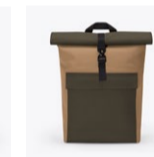

Jasper Medium Backpack
Lotus Series
Olive - Almond
389002775521