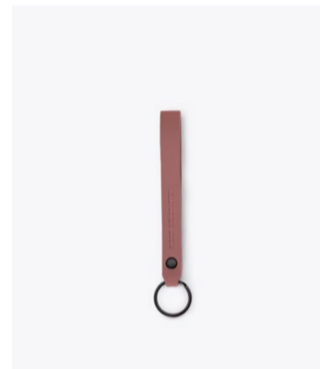

Stan Keystrap

Less is more. With its mix of a keyring and sleek chain the Stan Keystrap certainly lives up to this motto. Grab your most important keys, attach them to Stan and the days of searching for them are over. This design knows how to attract attention with understated style.