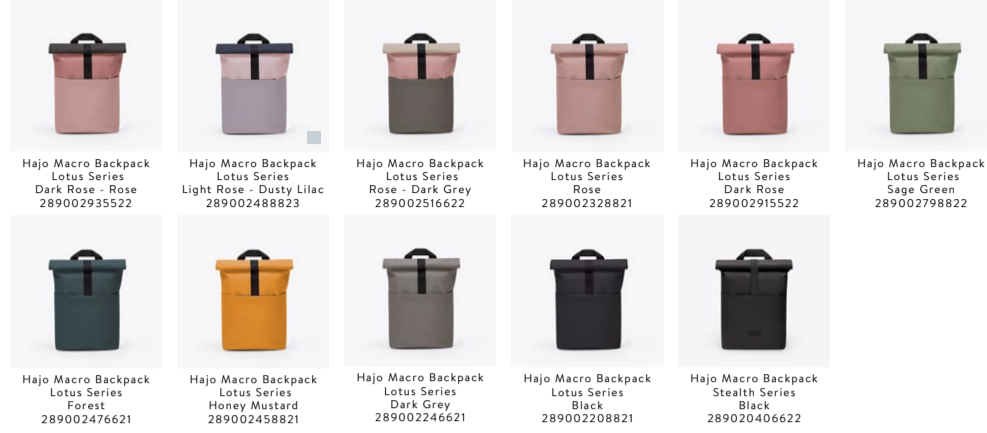

Ecologi

reddot winner

Hajo Macro Backpack  
Lotus Series  
Light Rose  
28900298823

Hajo Macro Backpack XS

This minimalist backpack is the smaller version of Hajo Mini Backpack (about a quarter smaller). Whether on the road by bike, shopping or in the nightlife, it's suitable for any occasion. The roll-top closes with a hook and loop fastener and allows a practical filling of the Hajo Macro Backpack which features a zipped compartment on the outside.