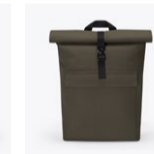

Jasper Medium Backpack
Lotus Series
Olive
389002225521