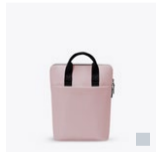

Masao Mini Backpack
Lotus Series
Light Rose
579002988823