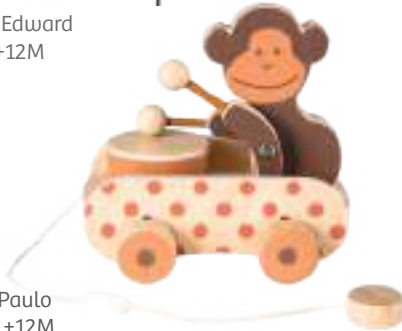

591028 Pull-along duck
21/8/15 cm (2p) +18M
FSC wood

591010 Push along goose
H: 67 cm (2p)
+12M

591032 Pull-along Noah's Arch
24/12/20 cm (2p) +18M
FSC wood

591029 Pull-along Edward
26/11/16 cm (2p) +12M
FSC wood

591025 Walter on wheels
25/15/23 cm (2p) +12M

591022 Eliot pull-along
26/27/15 cm (2p) +12M

591027 Pull along Paulo
15/14/15,5 cm (2p) +12M
FSC wood

591031 Pull along Raoul
26/15/26 cm (2p)

591026 Mary pull along
25/15/26 cm (2p) +12M