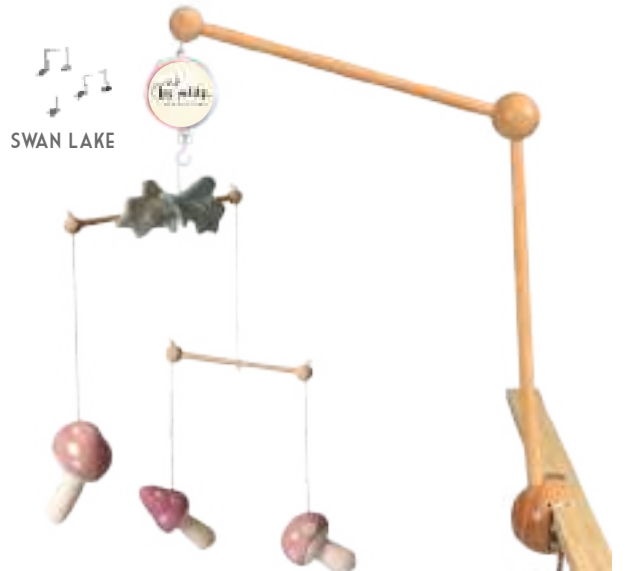

BABY

120037 Mary rattle
13/10/7 cm (6p)

700211 Mushroom rattle
11 cm (6p)

700221 Mobile Mary (2p)
11,5/29/6 cm

700216 Mobile mushroom (2)

700215 Clamp for mobile
60/35 cm (2)

120107 Doudou Ladybug
40 cm (4p)