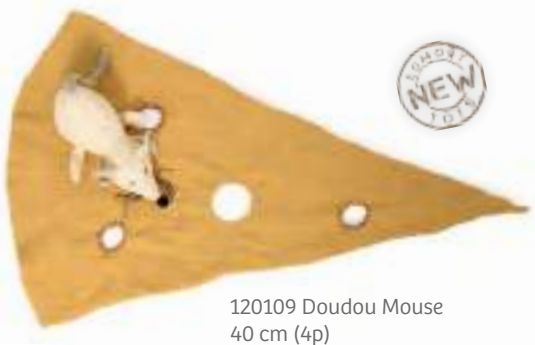

120109 Doudou Mouse
40 cm (4p)