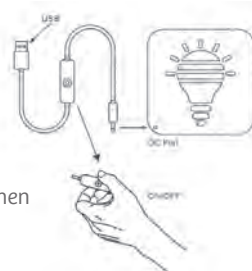

361000 Nightlight Noah's Arch
361001 Nightlight Musicians of Bremen
19/19/3 cm (2p)
LED system