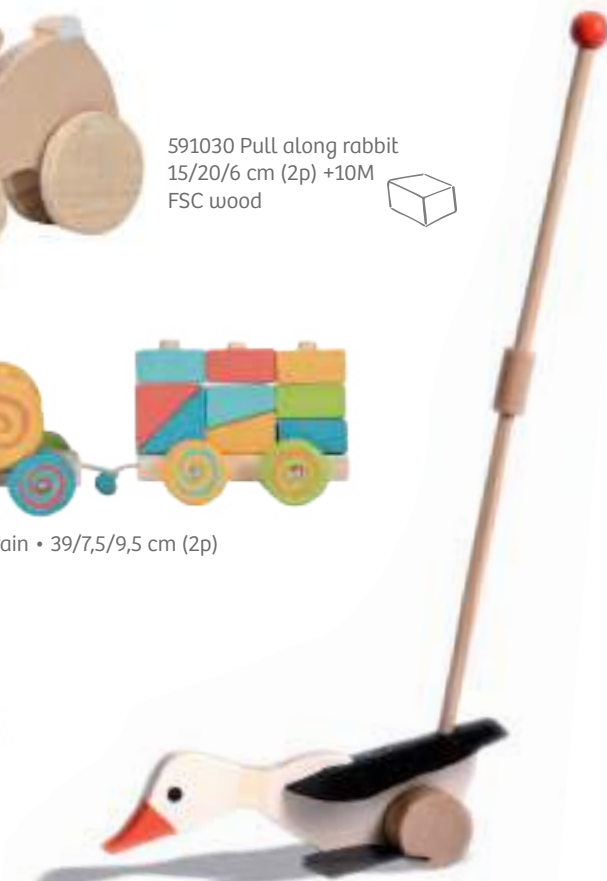

511027 Abacus
4/31/6 cm (4p) +3

PULL ALONG

591020 Pull-along cat
19/9/15 cm (2p)
+12M

591030 Pull along rabbit
15/20/6 cm (2p) +10M
FSC wood

591019 Pull-along train • 39/7,5/9,5 cm (2p)
+12M

591023 Pull-along turtle
27/10/19 cm (2p)
+18M

591028 Pull-along duck
21/8/15 cm (2p) +18M
FSC wood

591010 Push along goose
H: 67 cm (2p)
+12M

591032 Pull-along Noah's Arch
24/12/20 cm (2p) +18M
FSC wood

591029 Pull-along Edward
26/11/16 cm (2p) +12M
FSC wood