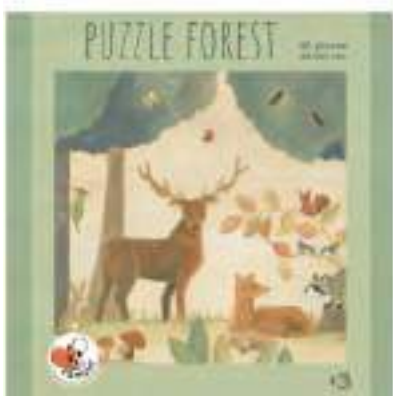

570077 Puzzle Forest 36 pcs
boxe : 25/25/5 cm
puzzle: 45/45 cm
(4p) +3
FSC carton