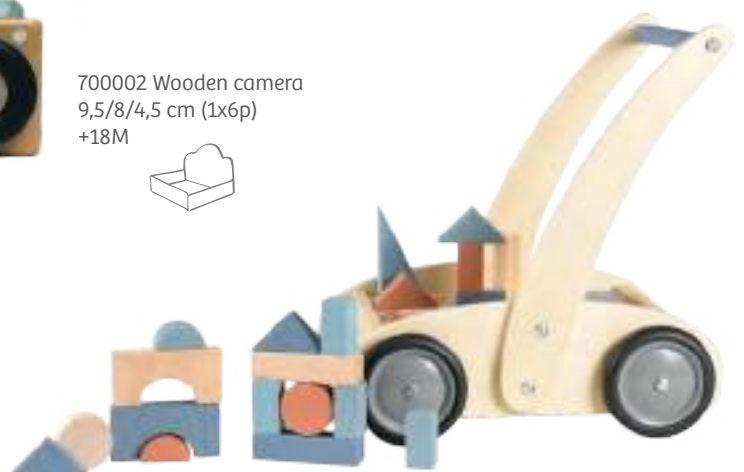

511103 Push along truck & 29 wooden blocks
37/28/40 cm (1p) +18M