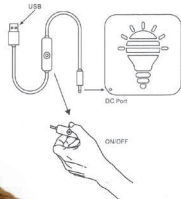

361000 Nightlight Noah's Arch
361001 Nightlight Musicians of Bremen
19/19/3 cm (2p)
LED system

319201 Poster calendar
319203 Poster dogs circus
42/60 cm (2p)
with magnetic sticks