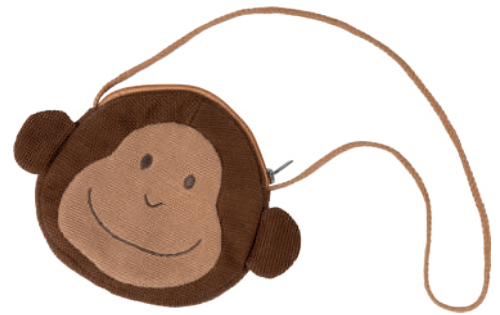

700002 Wooden camera
9,5/8/4,5 cm (1x6p)

160116 puppet Bear
30 cm (3p)

Ella

*la petite musicienne
the little musician*

591027 Pull along Paulo
15/14/15,5 cm (2p)
FSC wood

120022 Paulo
8,5/32 cm (4p)

150411 Handbag Paulo
Ø 18 cm (4p)
150412 Money bag Paulo
Ø 9 cm (6p)

360637TE Large Mushroom Terra
• Ø 29 cm/H 30 cm

530158 Kazoo
12/2/2 cm (6p) +3

580159 Wooden drum
Ø 26/6 cm (2p) +3

580160 Cymbals
Ø 15 cm (4p) +3

700083 Tina • 32 cm (2p)

700154 Wooden cradle
with patchwork blanket
50/30/27 cm (1p)