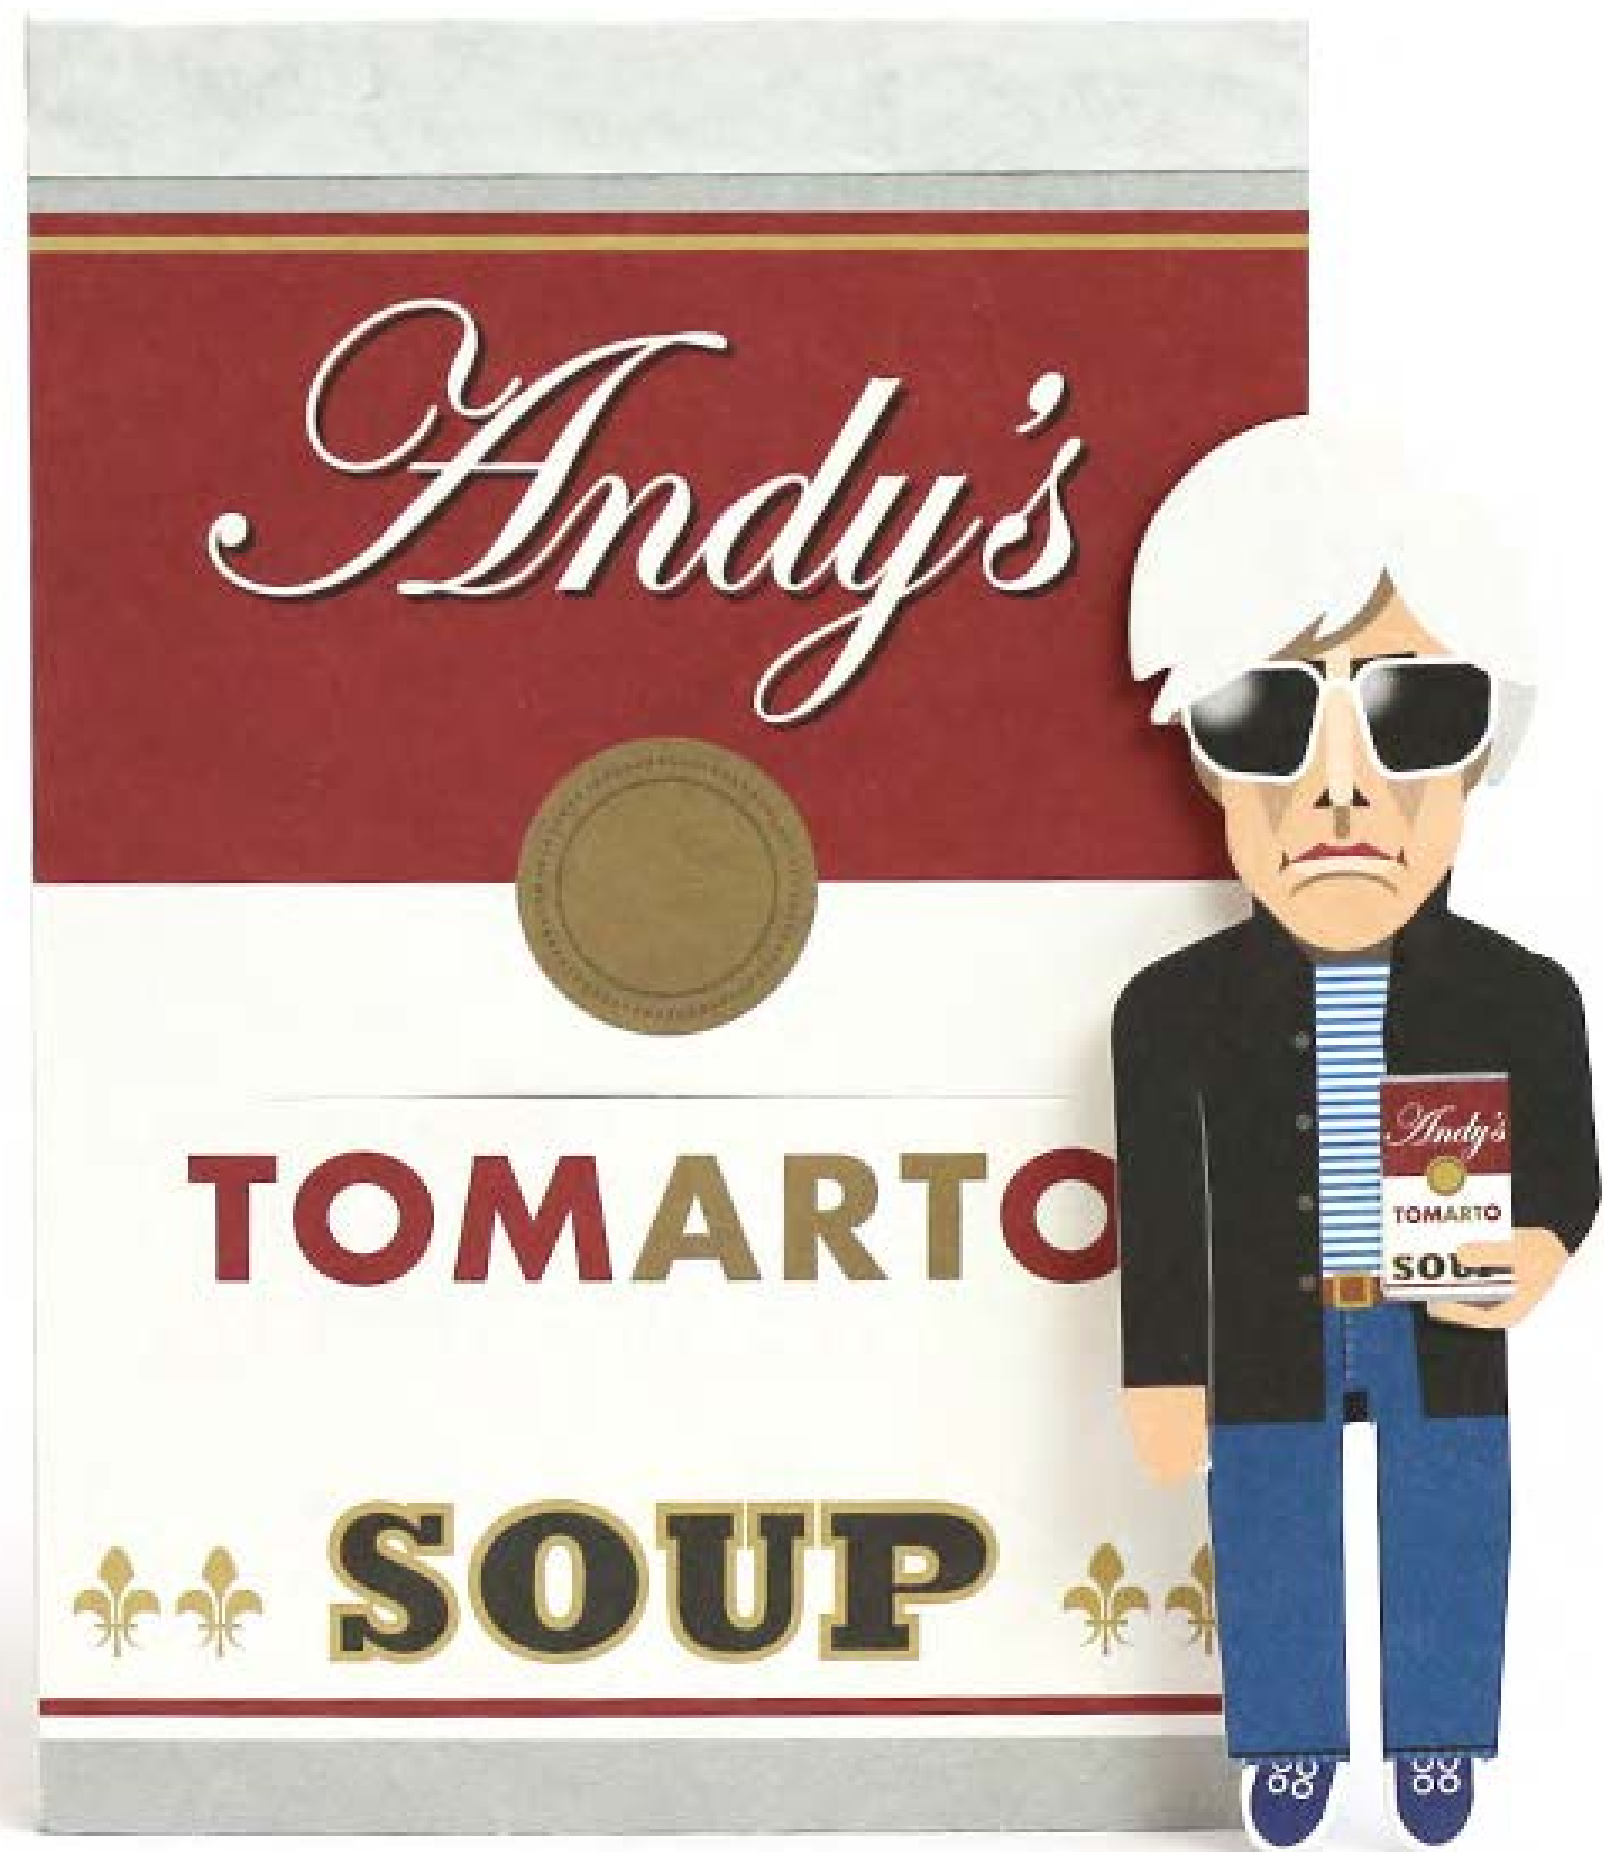

- 8 x 11.5 cm
- 1 x Removable icon bookmark
- 50 mixed sheets of art and writing paper
- Easy tear

Artist Pocket Sketch

This pocket size sketchbook is handy for the travelling creative and comes with an iconic character bookmark on the cover. It is lightweight and compact and can easily be laid flat. Pages can be removed to pin up inspiring ideas.