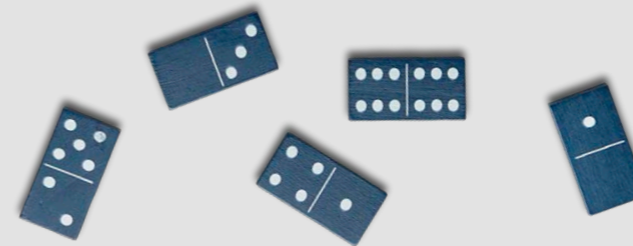

Classic – Yatzy

Article number: PW00341
Dimensions: 11,5 x 16 x 4,5 cm
Inner/Master quantity: 6 / 24