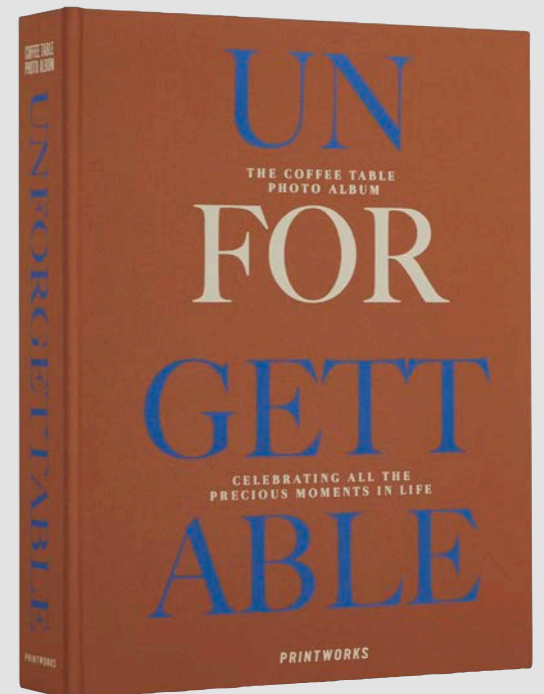

NEW

*Photo Album –
Sheer Joy*

FSC
PHOTO
PAPER

Article number: PW00613
Dimensions: 33 x 27 x 5 cm
Inner/Master quantity: 4 / 12

NEW

*Photo Album –
Unforgettable*

FSC
PHOTO
PAPER

Article number: PW00614
Dimensions: 33 x 27 x 5 cm
Inner/Master quantity: 4 / 12