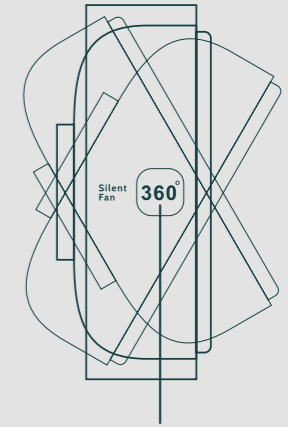

THE MAIN BODY CAN BE
ROTATED AND POSITIONED
AT THE ANGLE YOU NEED