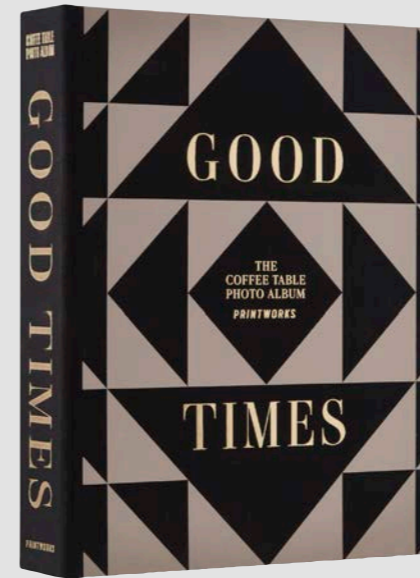

Photo Album –
Good Times, Triangles

Article number: PW00597
Dimensions: 33 x 27 x 5 cm
Inner/Master quantity: 4 / 12