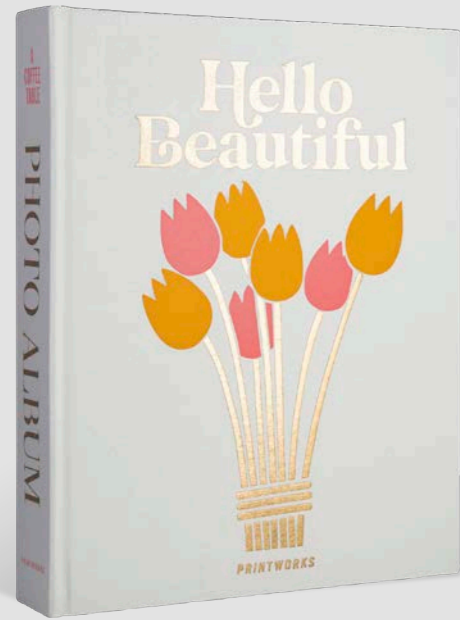

Photo Album –
Hello Beautiful

Article number: PW00516
Dimensions: 33 x 27 x 5 cm
Inner/Master quantity: 4 / 12