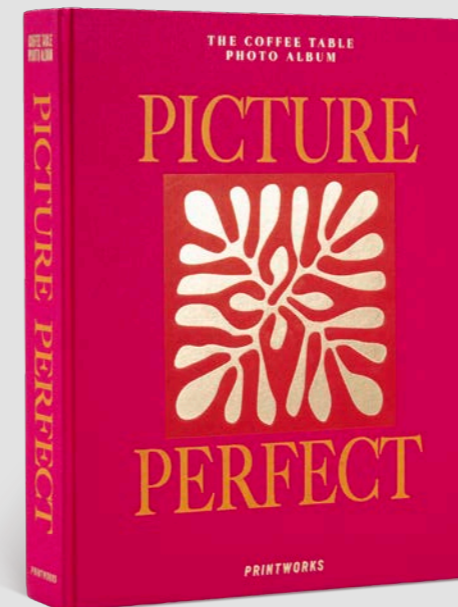

*Photo Album –* Moments  
that matter the most

Article number: PW00599  
Dimensions: 33 x 27 x 5 cm  
Inner/Master quantity: 4 / 12

*Photo Album –*  
**Life is a Journey**

Article number: PW00553  
Dimensions: 33 x 27 x 5 cm  
Inner/Master quantity: 4 / 12

*Photo Album –*  
**Life in Harmony**

Article number: PW00555  
Dimensions: 33 x 27 x 5 cm  
Inner/Master quantity: 4 / 12

*Photo Album –*  
**Picture Perfect**

Article number: PW00554  
Dimensions: 33 x 27 x 5 cm  
Inner/Master quantity: 4 / 12

*Photo Album –*  
**Hello Beautiful**

Article number: PW00516  
 Dimensions: 33 x 27 x 5 cm  
 Inner/Master quantity: 4 / 12

*Photo Album –*  
**You are the Sunshine**

Article number: PW00513  
 Dimensions: 33 x 27 x 5 cm  
 Inner/Master quantity: 4 / 12