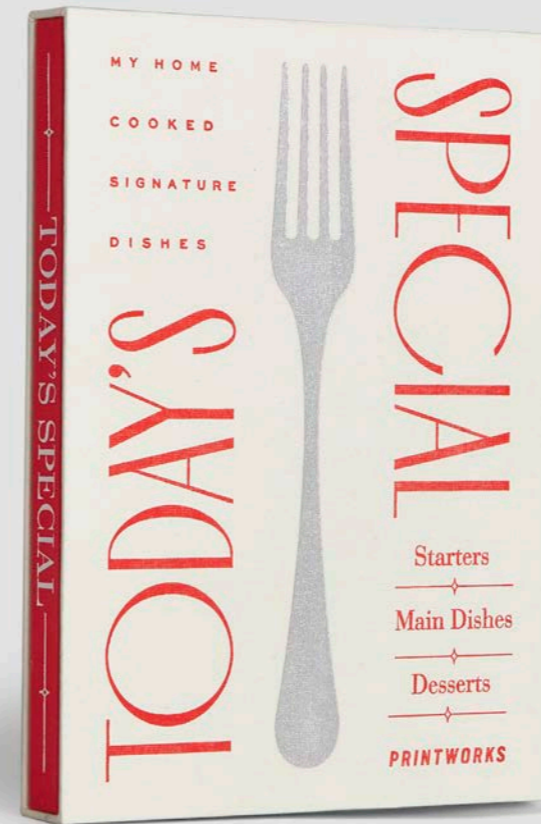

RECIPE BOOK

In this elegant book you can easily write down recipes and cooking ingredients for all your favorite dishes. Simply explained, a cookbook with only the dishes you like the most. Let your signature dishes live on for generations to come.

NEW *Recipe Book –*
Today's Special

Article number: PW00617
Dimensions: 17,2 x 24,3 cm
Inner/Master quantity: 4 / 12