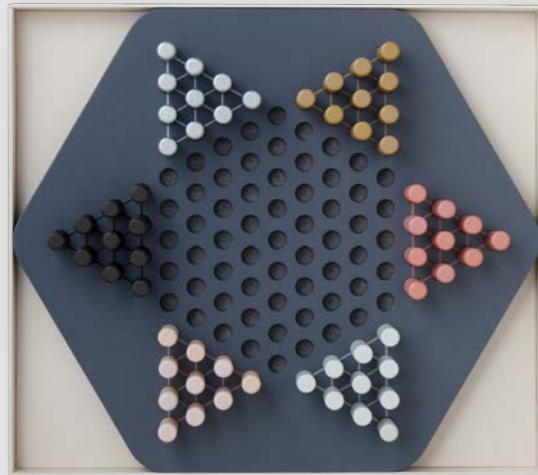

Classic – Chinese Checkers

Article number: PW00454
Dimensions: 26,4 x 23,4 x 4,2 cm
Inner/Master quantity: 4 / 24

Classic – Four in a Row

Article number: PW00543
Dimensions: 19,8 x 26,3 x 1,8 cm
Inner/Master quantity: 4 / 12

Classic – Yatzy

Article number: PW00341
Dimensions: 11,5 x 16 x 4,5 cm
Inner/Master quantity: 6 / 24

Classic – Domino

Article number: PW00340
Dimensions: 9 x 24 x 4,5 cm
Inner/Master quantity: 6 / 24