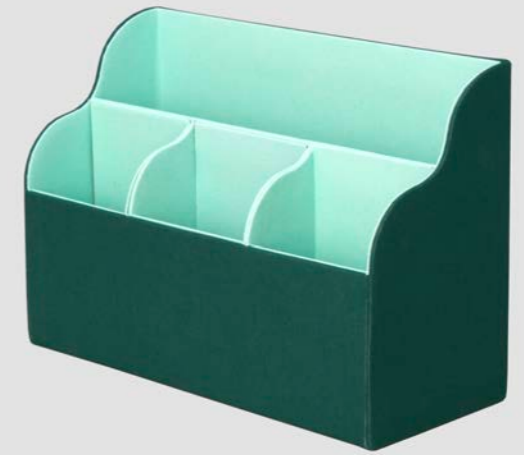

**NEW** *Desktop Organizer –  
Beige/Blue*

Article number: PW00640  
 Dimensions: 17 x 26 x 11 cm  
 Inner/Master quantity: 3 / 12

**NEW** *Desktop Organizer –  
Petroleum/Cream*

Article number: PW00625  
 Dimensions: 17 x 26 x 11 cm  
 Inner/Master quantity: 3 / 12