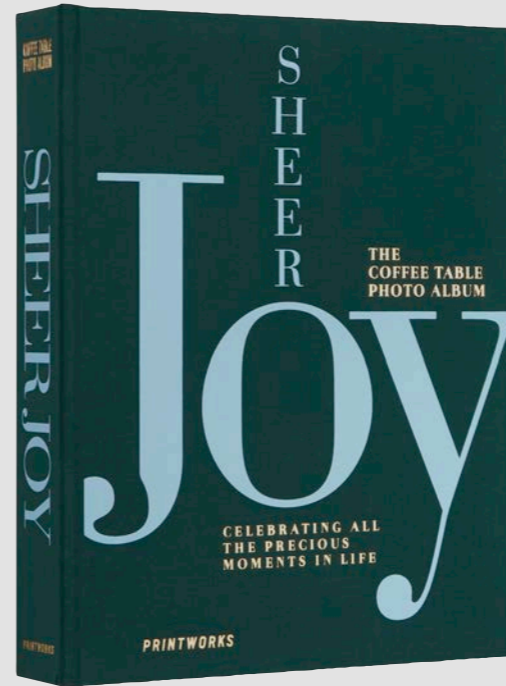

## Photo Album – Happily Ever After (ivory)

Article number: PW00524  
 Dimensions: 31,5 x 26 x 5 cm  
 Inner/Master quantity: 4 / 24

THE COFFEE TABLE

# PHOTO ALBUMS

A coffee Table Book when closed, a Photo Album when opened.  
With 30 pages of acid free FSC Certified Paper of highest quality.

PHOTO ALBUMS

NEW

*Photo Album –  
Sheer Joy*

FSC  
PHOTO  
PAPER