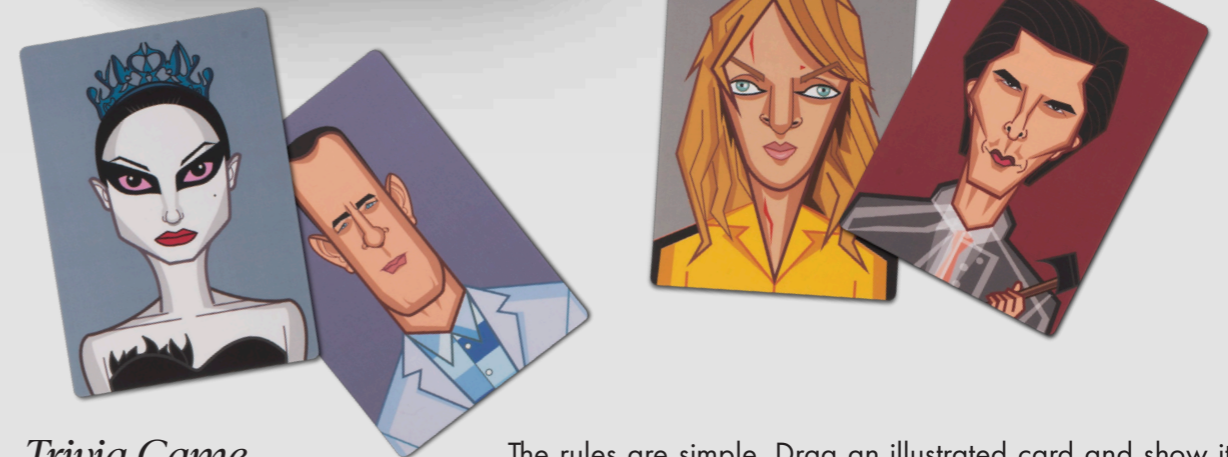

# MOVIE GEEK

*Trivia Game*

BOX INCLUDES 50  
PLAYING CARDS +  
SCORE SHEETS