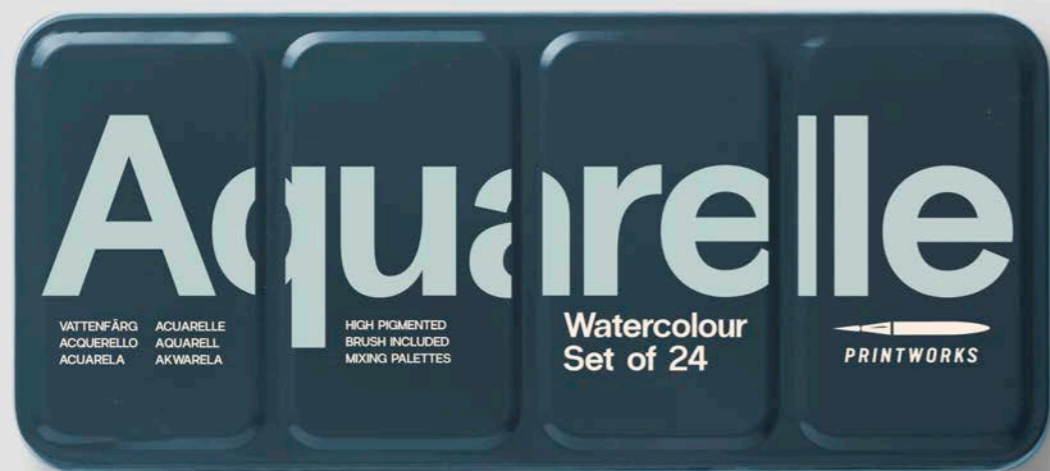

SET OF 24

WATER COLOUR

ELEGANT AND DURABLE TIN BOX

24 HIGH PIGMENTED COLOURS

BRUSH AND MIXING PALETTES INCLUDED

*Watercolor –
Aquarelle, set of 24*

Article number: PW00587
Dimensions: 21,5 x 9,3 x 1,5 cm
Inner/Master quantity: 6 / 24