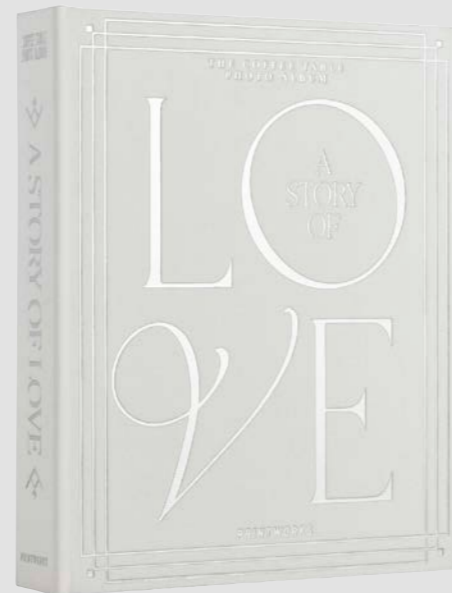

Wedding Album – A Love Story

Article number: PW00605
Dimensions: 33 x 27 x 5 cm
Inner/Master quantity: 4 / 12

Wedding Album – A Story of Love

Article number: PW00606
Dimensions: 33 x 27 x 5 cm
Inner/Master quantity: 4 / 12