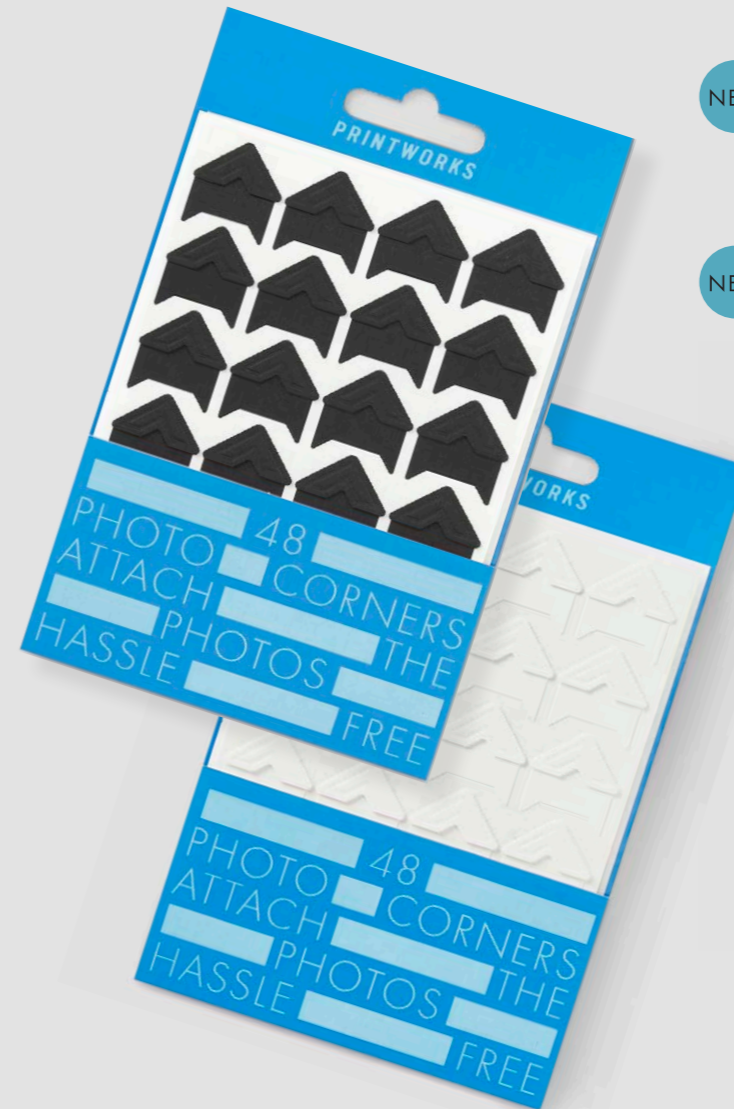

NEW Photo Corners – Black

Article number: PW00618
Dimensions: 15 x 10 x 0,2 cm
Inner/Master quantity: 20 / 200

NEW Photo Corners – White

Article number: PW00635
Dimensions: 15 x 10 x 0,2 cm
Inner/Master quantity: 20 / 200