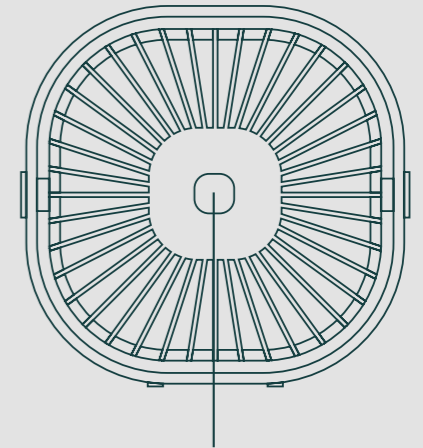

TURN ON/OFF
PRESS TO TURN ON
STARTING IS LEVEL 1
PRESS 2ND TIME, IS LEVEL 2
PRESS 3RD TIME, IS LEVEL 3
PRESS AGAIN TO TURN OF.