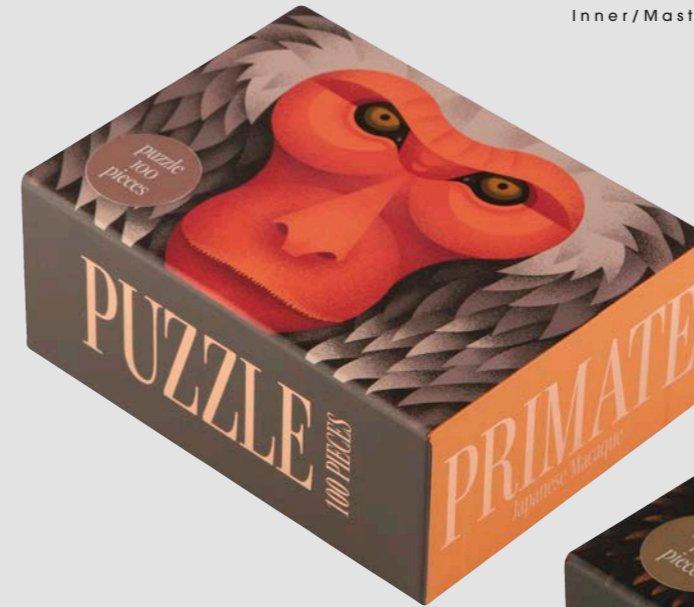

# PRIMATE

100 PIECES

This is a small sized puzzle easy to bring on the go. Fits any kids with an aesthetic mindset or any young at heart grown up looking for a shorter meditative accomplishment.

PUZZLES

## *Puzzle – Japanese Macaque*

Article number: PW00532  
Dimensions: 10,5 x 14 x 6 cm  
Inner/Master quantity: 4 / 16