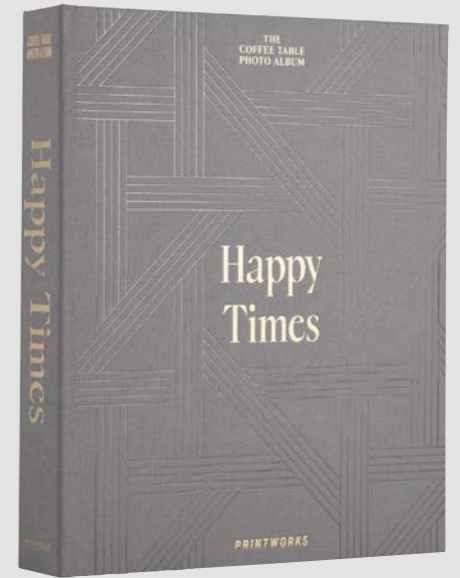

Photo Album –
Happy Times

Article number: PW00598
Dimensions: 33 x 27 x 5 cm
Inner/Master quantity: 4 / 12