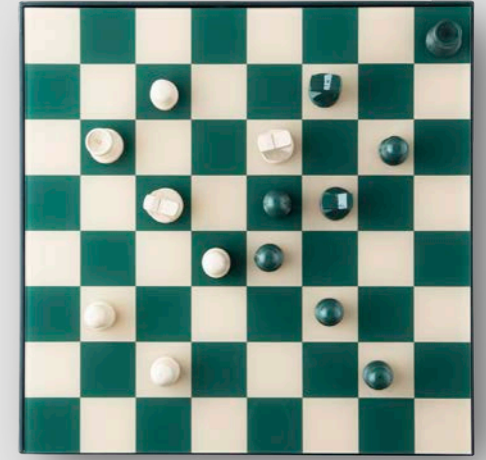

## *Classic* – The Art of Chess *Mirror*

Article number: PW00570  
Dimensions: 28 x 28 x 5,5 cm  
Inner/Master quantity: 4 / 12

*Classic* – The Art of Chess, Clouds

Article number: PW00542  
 Dimensions: 25 x 25 x 4,5 cm  
 Inner/Master quantity: 4 / 12