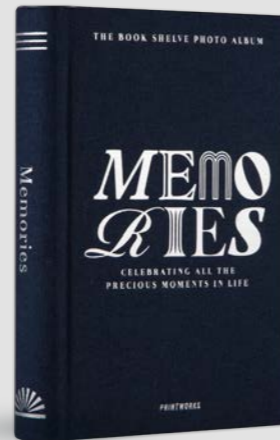

*Photo Book* – Every  
 Picture Tells a Story

Article number: PW00581  
 Dimensions: 28 x 19,5 x 3,5 cm  
 Inner/Master quantity: 4 / 24

*Photo Book* –  
 The Wonder Years

Article number: PW00569  
 Dimensions: 28 x 19,5 x 3,5 cm  
 Inner/Master quantity: 4 / 24

# The Book Shelf Photo Album

We conquered the sofa tables with our coffee table albums – now we are aiming to be all the book shelves’ best friends. This handy, entry priced album looks more like a beautiful hardcover novel than how a photo album this size use to look like. Covered in cloth and with hot foil prints, they are worthy of any memories to be kept inside.

*Photo Album – Little Moments Big Memories*

Article number: PW00528  
 Dimensions: 14,3 x 20,5 x 3,9 cm  
 Inner/Master quantity: 6 / 24

*Photo Album – Memories*

Article number: PW00527  
 Dimensions: 14,3 x 20,5 x 3,9 cm  
 Inner/Master quantity: 6 / 24