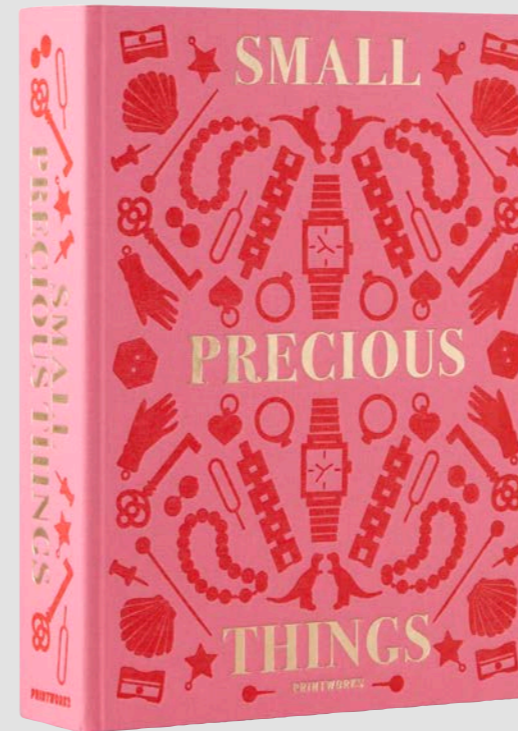

*Notebook –  
Journal, Blue*

Article number: PW00574  
Dimensions: 10,5 x 14,8 x 1 cm  
Inner/Master quantity: 6 / 24

*Notebook –  
Journal, Pink*

Article number: PW00575  
Dimensions: 10,5 x 14,8 x 1 cm  
Inner/Master quantity: 6 / 24

# STORAGE BOXES

Our new generation of storage boxes will keep any home clean and tidy, but most important – beautiful.

*Storage box –*  
Precious Things, Pink

Article number: PW00603  
Dimensions: 19 x 26 x 5 cm  
Inner/Master quantity: 4 / 16