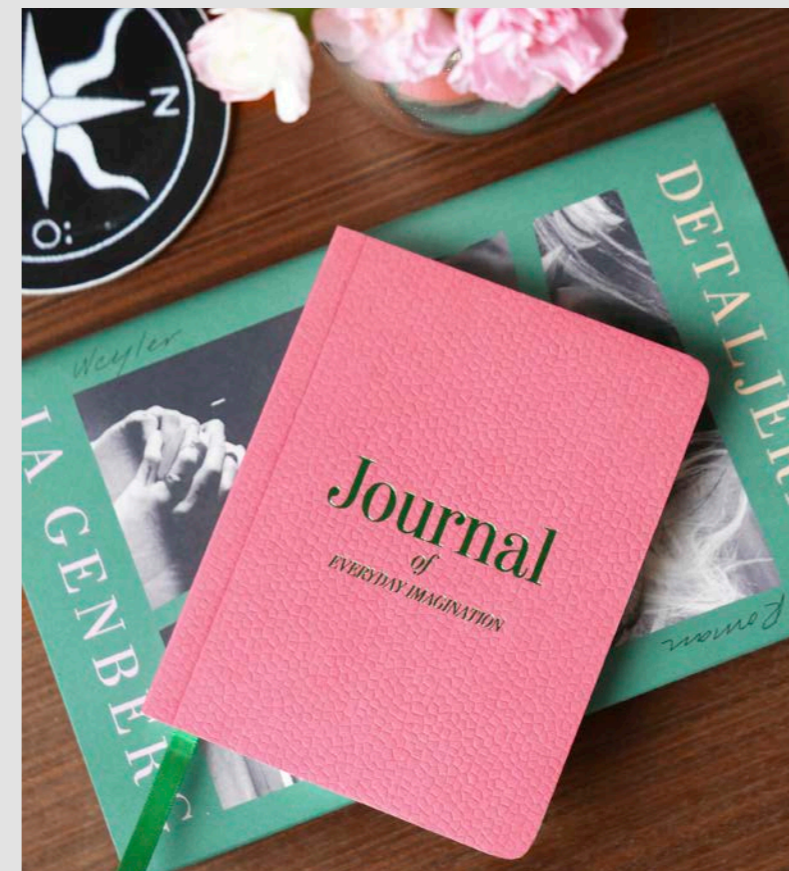

RULED PAPER
120 GSM / FSC CERTIFIED
128 PAGES