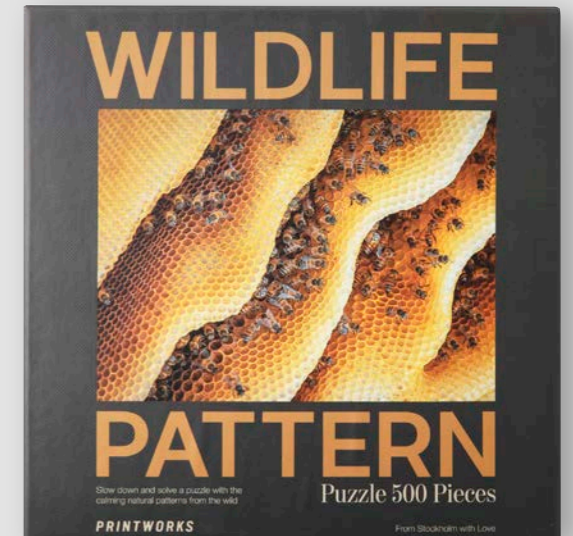

*Puzzle – Bee*

Article number: PW00519  
Dimensions: 22 x 22 x 4 cm  
Inner/Master quantity: 4 / 16

*Puzzle – Zebra*

Article number: PW00518  
Dimensions: 21,5 x 21,5 x 4 cm  
Inner/Master quantity: 4 / 16