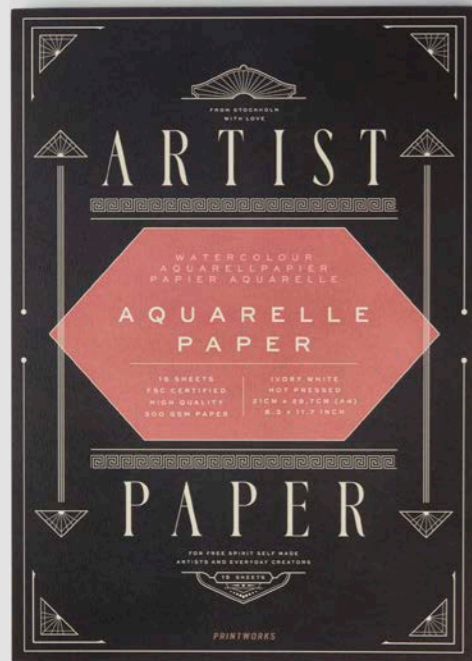

PAPER PADS

ARTIST PAPER

Whether you're an experienced artist or a happy amateur, these paper pads will make your desk look like a pro.

Paper pad – Aquarelle

15 Sheets / 300 Gsm / FSC Certified

Article number: PW00572
Dimensions: 21 x 29,7 cm (A4)
/ 8,3 x 11,7 in
Inner/Master quantity: 6 / 24