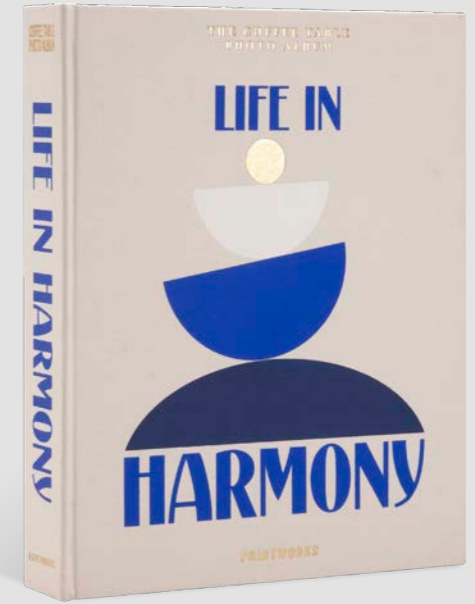

Photo Album –
Life in Harmony

Article number: PW00555
Dimensions: 33 x 27 x 5 cm
Inner/Master quantity: 4 / 12