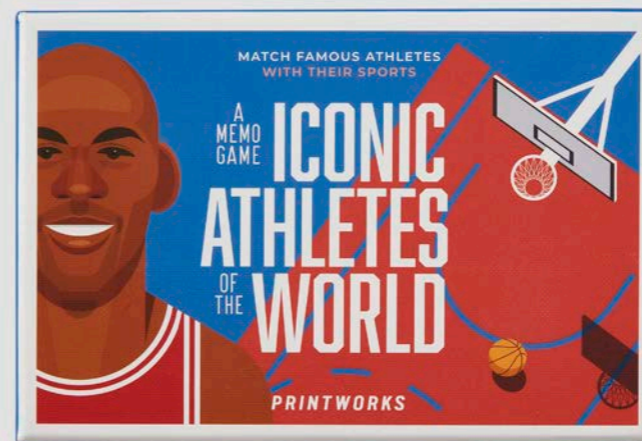

ICONIC ATHLETES OF THE WORLD

An educational memo game where you get to know some of our most iconic athletes of our time. The game features 25 athletes and the challenge is to match them with their respective sport. Put on your tracksuit and let the game begin.