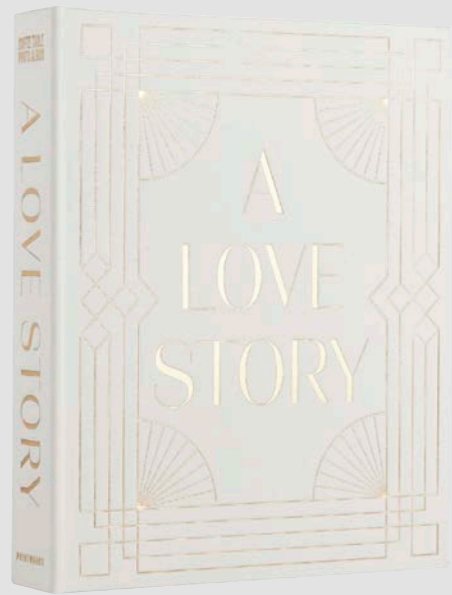

WEDDING ALBUMS