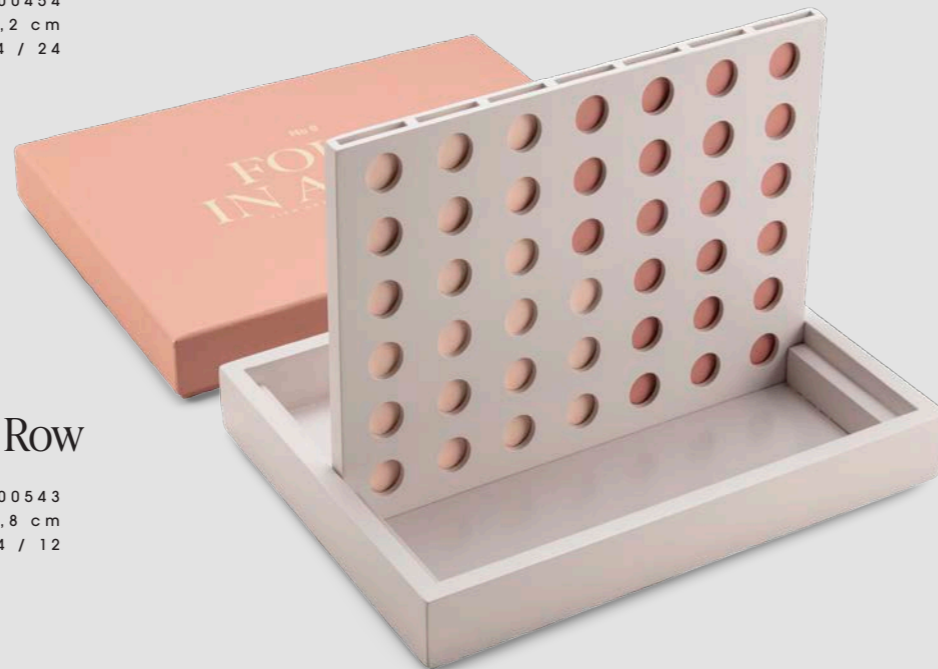

Classic – Chinese Checkers

Article number: PW00454
Dimensions: 26,4 x 23,4 x 4,2 cm
Inner/Master quantity: 4 / 24

Classic – Four in a Row

Article number: PW00543
Dimensions: 19,8 x 26,3 x 1,8 cm
Inner/Master quantity: 4 / 12