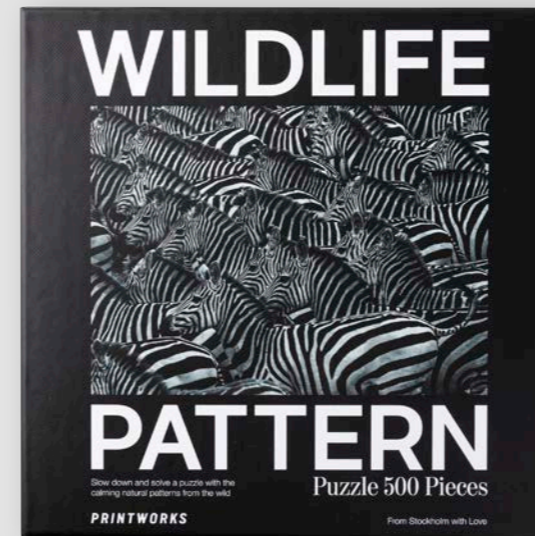

*Puzzle – Bee*

Article number: PW00519  
Dimensions: 22 x 22 x 4 cm  
Inner/Master quantity: 4 / 16

*Puzzle – Zebra*

Article number: PW00518  
Dimensions: 21,5 x 21,5 x 4 cm  
Inner/Master quantity: 4 / 16