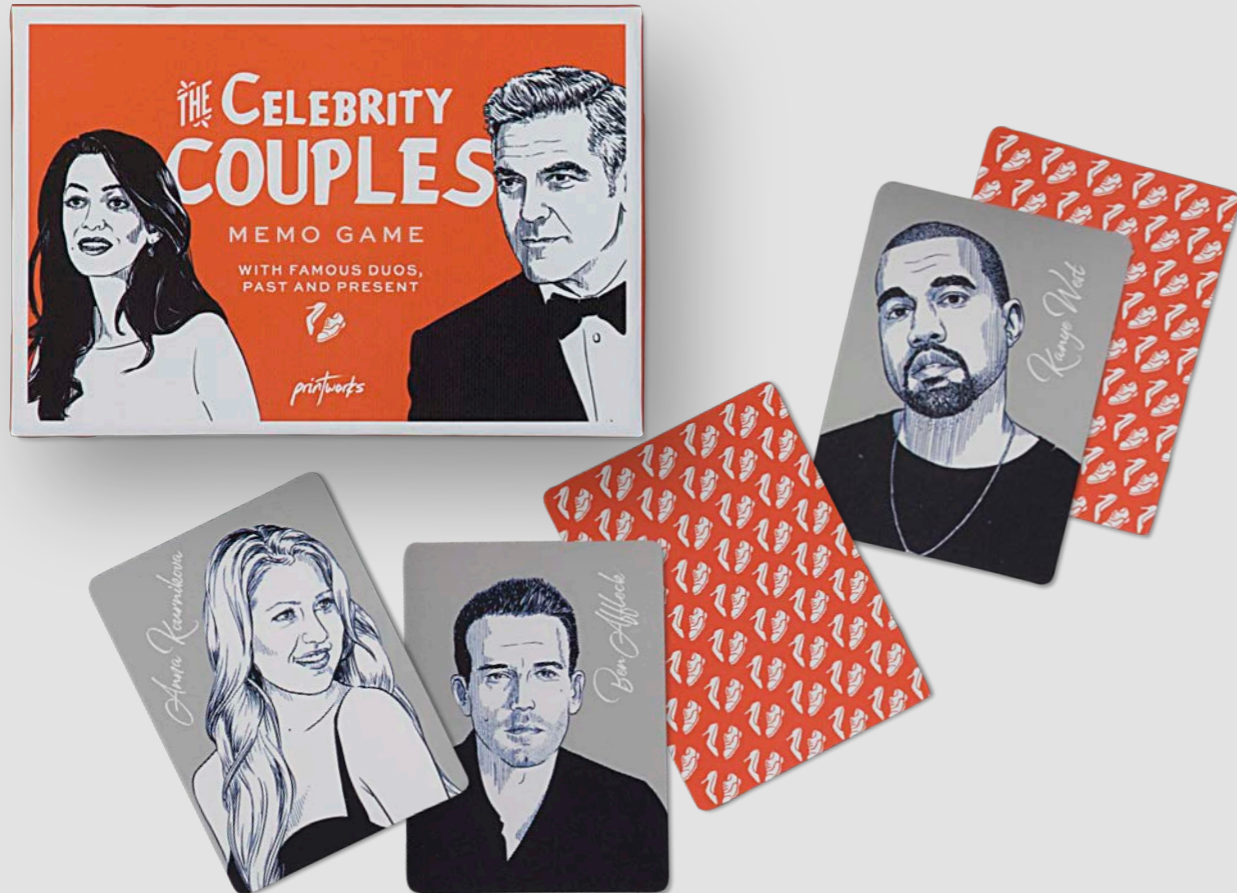

THE CELEBRITY COUPLES

Memo Game – Celebrity couples

Article number: PW00083
Dimensions: 10 x 14,5 x 4,8 cm
Inner/Master quantity: 6 / 48

Match famous duos from past and present. This is a memo game you can't master with just a good memory, you also need to be up to date with who's been dating who among celebrities. For the last 80 years or so.