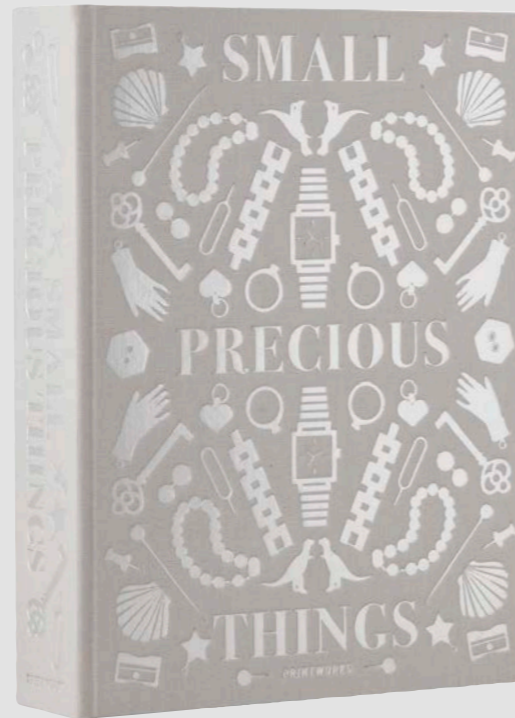

# STORAGE BOXES

Our new generation of storage boxes will keep any home clean and tidy, but most important – beautiful.

*Storage box –*  
Precious Things, Pink

Article number: PW00603  
Dimensions: 19 x 26 x 5 cm  
Inner/Master quantity: 4 / 16

*Storage box –*  
Precious Things, Yellow

Article number: PW00602  
Dimensions: 19 x 26 x 5 cm  
Inner/Master quantity: 4 / 16

*Storage box –  
Precious Things, Green*

Article number: PW00600  
Dimensions: 19 x 26 x 5 cm  
Inner/Master quantity: 4 / 16

*Storage box –  
Precious Things, Grey*

Article number: PW00601  
Dimensions: 19 x 26 x 5 cm  
Inner/Master quantity: 4 / 16

FOLDS UP LIKE A BOOK  
CLOTHBOUND WITH FOIL PRINT  
6 INNER COMPARTMENTS  
(3 LARGE, 3 SMALL)