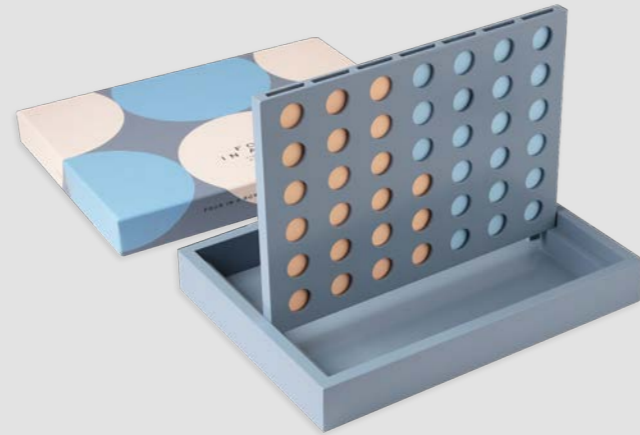

*Play* – Chinese Checkers

Article number: PW00539  
 Dimensions: 35 x 17,5 x 4,5 cm  
 Inner/Master quantity: 4 / 12

*Play* – Ludo

Article number: PW00588  
 Dimensions: 29,5 x 15 x 4,5 cm  
 Inner/Master quantity: 4 / 12