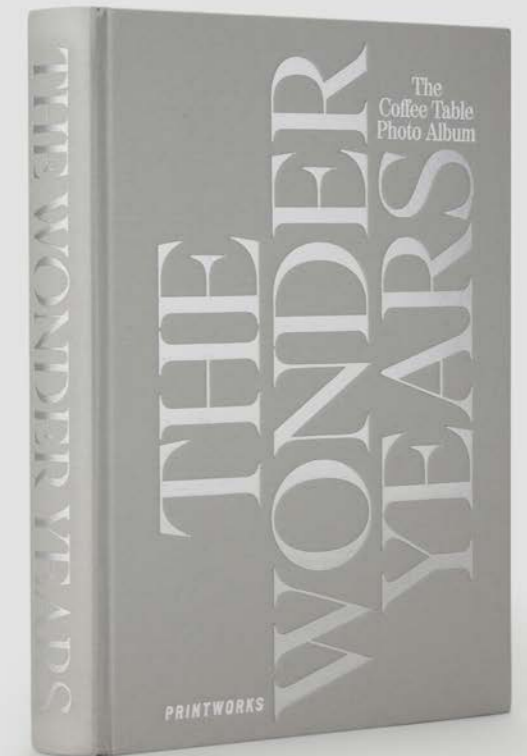

Photo Book –
The Wonder Years

Article number: PW00569
Dimensions: 28 x 19,5 x 3,5 cm
Inner/Master quantity: 4 / 24