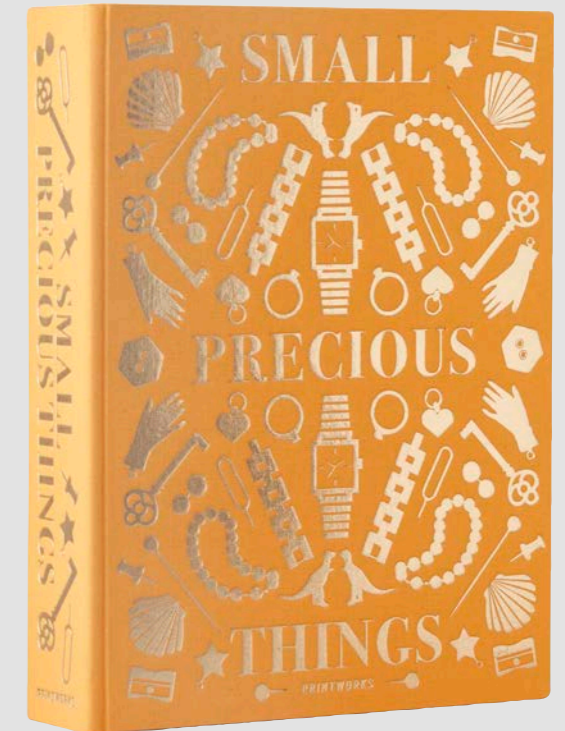

# STORAGE BOXES

Our new generation of storage boxes will keep any home clean and tidy, but most important – beautiful.

*Storage box –*  
Precious Things, Pink

Article number: PW00603  
Dimensions: 19 x 26 x 5 cm  
Inner/Master quantity: 4 / 16