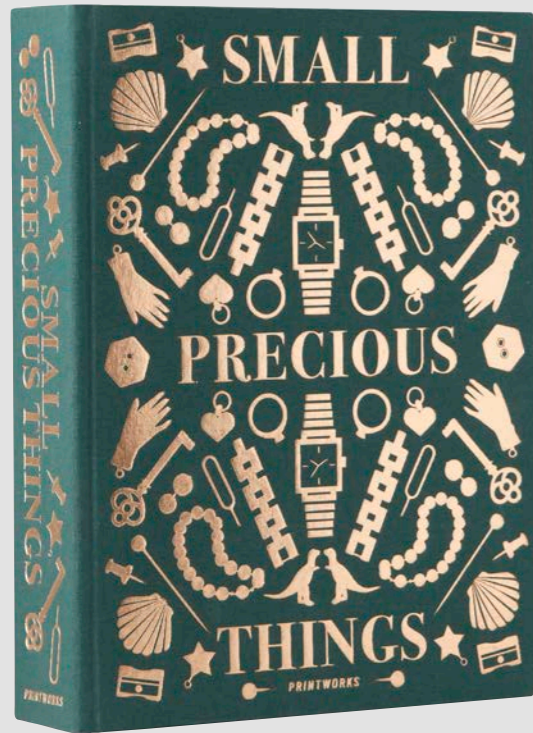

# STORAGE BOXES

Our new generation of storage boxes will keep any home clean and tidy, but most important – beautiful.

*Storage box –*  
Precious Things, Pink

Article number: PW00603  
Dimensions: 19 x 26 x 5 cm  
Inner/Master quantity: 4 / 16

*Storage box –*  
Precious Things, Yellow

Article number: PW00602  
Dimensions: 19 x 26 x 5 cm  
Inner/Master quantity: 4 / 16

*Storage box –  
Precious Things, Green*

Article number: PW00600  
Dimensions: 19 x 26 x 5 cm  
Inner/Master quantity: 4 / 16