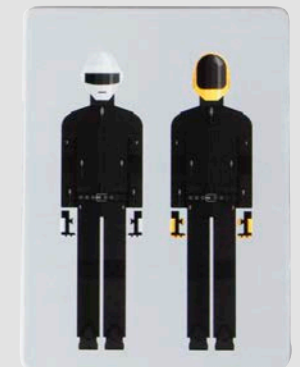

THE MUSIC

Memo Game

Memo Game – Music

Article number: PW00396
Dimensions: 10 x 14,5 x 4,8 cm
Inner/Master quantity: 6 / 48

This game will put your music knowledge to a serious test. You must identify an iconic artist by only a costume and match them with lyrics from one of their most recognizable songs. Nobody will blame you if victoriously sing in your best "in the shower" voice after winning.