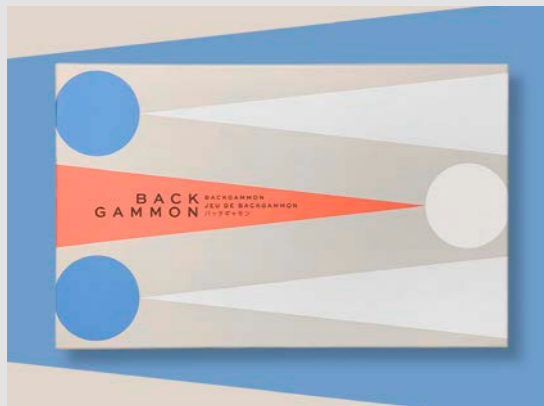

Play - Backgammon

Article number: PW00507
Dimensions: 22 x 35 x 4,5 cm
Inner/Master quantity: 4 / 12