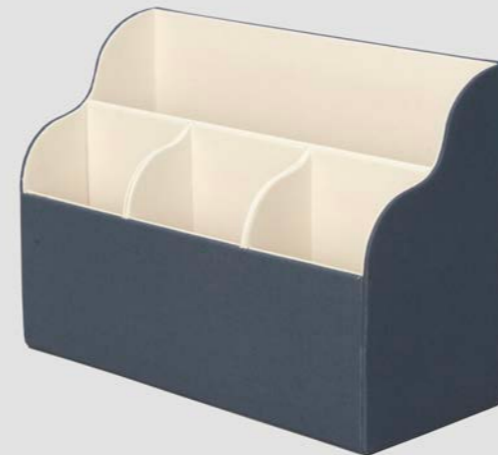

**NEW** *Desktop Organizer –  
Beige/Blue*

Article number: PW00640  
 Dimensions: 17 x 26 x 11 cm  
 Inner/Master quantity: 3 / 12

**NEW** *Desktop Organizer –  
Petroleum/Cream*

Article number: PW00625  
 Dimensions: 17 x 26 x 11 cm  
 Inner/Master quantity: 3 / 12