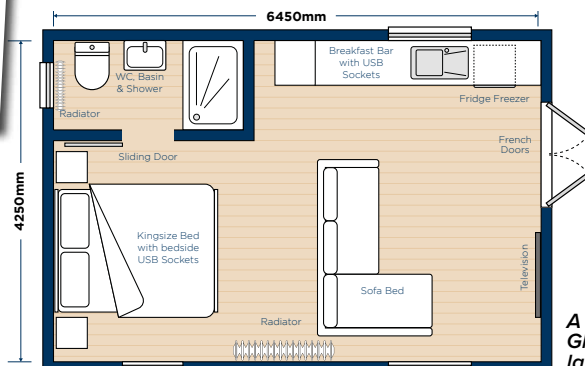

Steeped in tradition, our Shepherd Huts speak for themselves. As well as being cosy & luxurious they look great and provide a perfect talking point for visitors.

Our Shepherd Huts are available in any configuration whether you need a small space or up to 20ft in length with multiple rooms. As each is built to order, the choice really is yours.