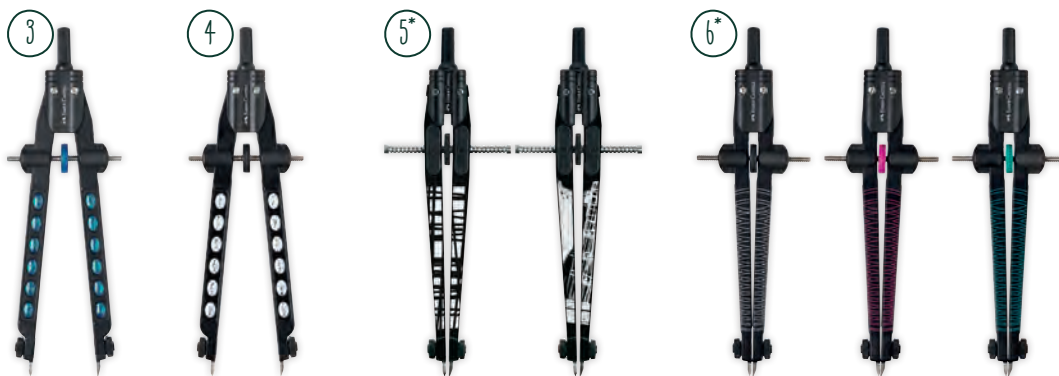

Code: FC174360 Bundle Qty: 1 RRP: £12.50

5. Quick Set Compass Boys 2020*

Code: FC174436 Bundle Qty: 1 RRP: £15.99

6. Quick Set Compass - Twister 2020*

Code: FC174480 Bundle Qty: 1 RRP: £15.99

* Specific colour cannot be specified at time of order