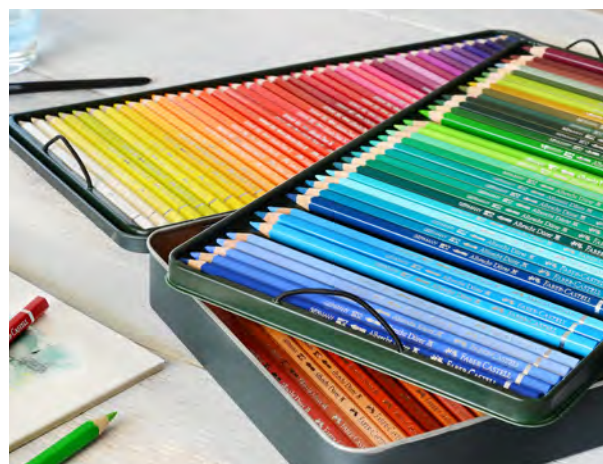

TINS

Tins of Albrecht Dürer Artists' Watercolour Pencils

Indulge in the best quality watercolour pencils that money can buy. From the beginner's 12 to the expert's 120 full colour set.

Minimum Order: 1

12 Pencils	Code: FC117512	RRP: £32.49
24 Pencils	Code: FC117524	RRP: £63.49
36 Pencils	Code: FC117536	RRP: £95.99
60 Pencils	Code: FC117560	RRP: £159.99
120 Pencils	Code: FC117511	RRP: £314.99