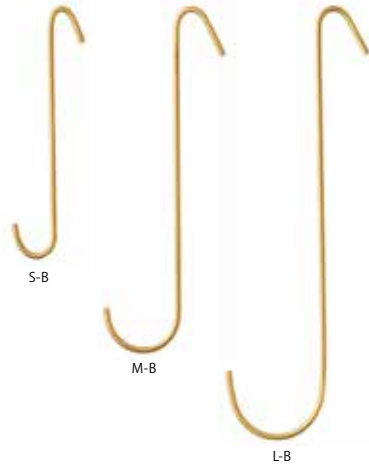

Brass Magnet Hook

IAB312/Brass/India
 \$7.20 (4) Ø3×D5cm

The simple yet functional magnet based hooks easily attach to appliances, cabinets and other metal surfaces.

Brass Soap Stand

IAB401/Brass/India
 \$10.00 (4) W11×D8×H2.5cm

A simply designed soap stand for your kitchen and bath area.

Brass J Hook

IAB310/Brass/India

(S) \$2.30 (6) W5.5×D0.3×H8cm

(M) \$2.60 (6) W6.5×D0.3×H12.5cm

(L) \$3.00 (6) W8.5×D0.3×H15.5cm

Available in three sizes.

You can hang your scarf, hat, bag, etc.

Brass J Hook Long

IAB311/Brass/India

(S) \$3.30 (6) W2.1×D0.4×H15.5cm

(M) \$4.00 (6) W3.6×D0.4×H21.5cm

(L) \$4.50 (6) W4.6×D0.4×H27cm

A long type of the popular J hook is now available. You can use it for various purposes, such as hanging hooks from a high position or displaying something at different heights.