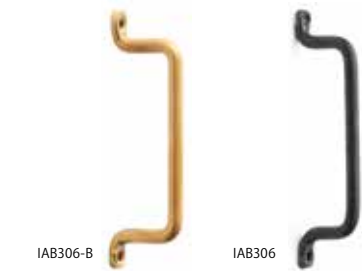

stand for storing rings, bracelets, etc. It is easy to hang up and good to use for store displays. Available in two sizes.

Brass Pierce Stand

IHC726/Brass/India
\$5.00 (2) W3.5×D3×H7cm

A simple design of a brass plate with holes in it. It can hold three pairs of pierced earrings.

DIY

Iron Towel Bar

IAB305 / Iron / India

- (S) \$7.00 (2) W21.5×D5.5×H3cm
- (M) \$9.00 (2) W51.5×D5.5×H3cm
- (L) \$12.00 (2) W70×D5.5×H3cm

Brass Towel Bar

IAB305 / Brass / India

- (S) \$13.00 (2) W21.5×D5.5×H3cm
- (M) \$21.50 (2) W51.5×D5.5×H3cm
- (L) \$24.00 (2) W70×D5.5×H3cm

You can choose from three sizes depending on where you want to install it. The solid brass will change its color as time passes. Enjoy the changes over time.

Toilet Paper Holder

IAB304-B \$12.00 (2) / Brass

IAB304 \$7.00 (2) / Iron

W14×D7.5×H1.5cm / India

—
You'll see it every day, so let's use something nice!

Handle

IAB306-B \$7.00 (4) / Brass

IAB306 \$3.50 (4) / Iron

W1×D3.5×H12.5cm / India

—
Perfect for sliding door and using as a drawer handle. Easy to put on with the attached screws.