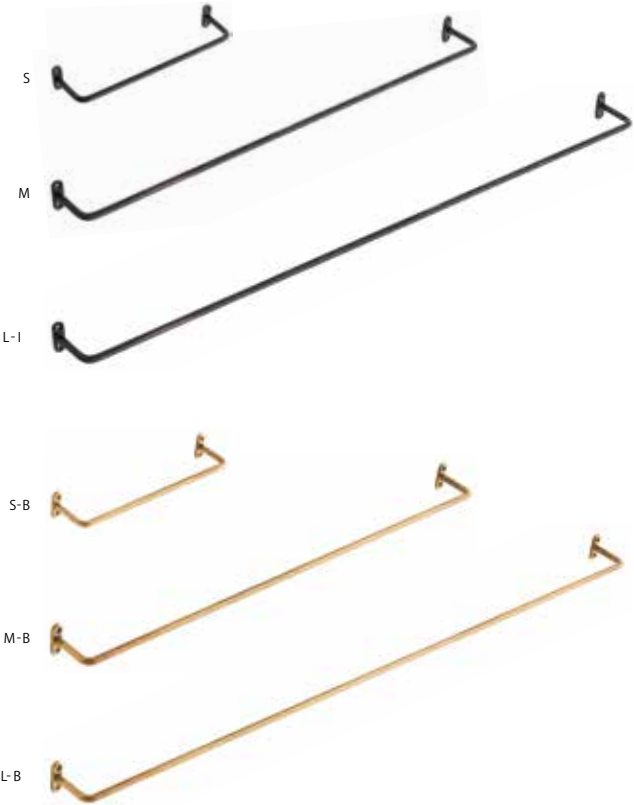

Handmade in India. It looks nice on knits and stoles. A drawstring jute pouch is included.

Bird Brass Brooch

IHC633/Brass/India \$6.20 (4)
W3×D0.5×H2.5~3.5cm
(C) cuckoo (P) pigeon (T) thrush bird

Cat Brass Brooch

IHC625/Brass/India \$6.20 (4)
W2~4×D0.1×H2.5~3.5cm
(T) TRIXIE (G) GOBAN (O) OSCAR

A cute brooch handmade in India. It will be the perfect gift for cat or bird loving friend.

Brass Accessory Stand

IHC727/Brass/India
(S) \$10.00 (2) W11×D6×H10.5cm
(L) \$11.00 (2) W11×D6×H15.5cm

stand for storing rings, bracelets, etc. It is easy to hang up and good to use for store displays. Available in two sizes.

Brass Pierce Stand

IHC726/Brass/India
\$5.00 (2) W3.5×D3×H7cm

A simple design of a brass plate with holes in it. It can hold three pairs of pierced earrings.

DIY

Iron Towel Bar

IAB305 / Iron / India

- (S) \$7.00 (2) W21.5×D5.5×H3cm
- (M) \$9.00 (2) W51.5×D5.5×H3cm
- (L) \$12.00 (2) W70×D5.5×H3cm

Brass Towel Bar

IAB305 / Brass / India

- (S) \$13.00 (2) W21.5×D5.5×H3cm
- (M) \$21.50 (2) W51.5×D5.5×H3cm
- (L) \$24.00 (2) W70×D5.5×H3cm