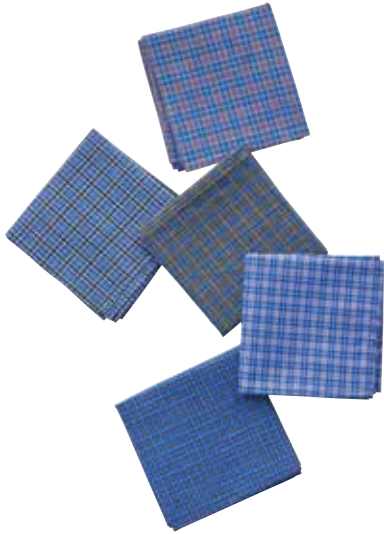

Brass Wire Star

IHC629 / Brass / India
 (M) \$2.80 (6) W10×D0.2×H10cm
 (L) \$3.80 (6) W20×D0.2×H20cm

star shaped wire ornaments.
 good for decoration and gift!

Lungi

The lungi (لنگی) (lungi), also known as a sarong, is a traditional garment worn around the waist in Indonesia, Bangladesh, India, Pakistan, Sri Lanka, Burma, Brunei, Malaysia, Nepal, Singapore, Thailand, the Horn of Africa and the southern Arabian Peninsula. It is particularly popular in regions where the heat and humidity create an unpleasant climate for trousers. The standard adult lungi is 115 cm in height and 200 cm in length, when open. They are normally woven from cotton and come in a variety of designs and colors. The most common styles are plaid, reflecting the relative ease and cost-effectiveness of producing these patterns on a power loom. Blue is particularly popular, since it fades to pleasant tones in contrast to other colors. Regardless of the design or color, lungis are often lined at the top and bottom with a black/white stripe containing reinforced weaving to prevent fraying.