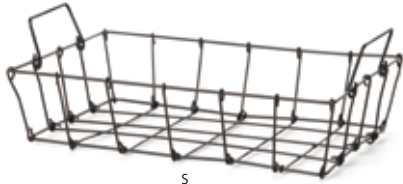

Mesh Square Tray

IHA183/Iron/India
$9.50 (4) W20×D20×H2.5cm

This flat square tray is made of thin wire. Perfect size for storing paper napkins. The shallow shape makes it useful for organizing the inside of kitchen drawers.

S