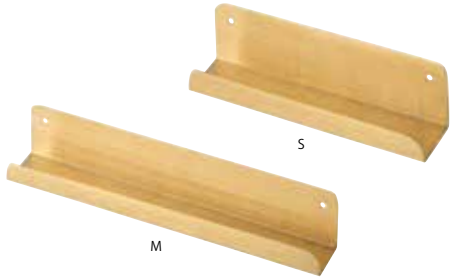

It is convenient to hang frequently used scarves on. You can also hang dishcloths and towels.

Wood Shirt Hanger

IHH004 / Mango + Brass / India
\$4.30 (6) W40×D1×H16cm

Made of mango wood and brass, the hangers have a simple and easy atmosphere.

Wood Skirt Hanger

IHH005 / Mango + Brass / India
\$4.60 (6) W40×D1×H19.5cm

Shirt Hanger

IHH001 / Brass / India
\$6.00 (6) W37×D0.2×H21cm

Simple brass hangers are lightweight and easy to use.

Brass Circle

IHE524 / Brass / India
(M) \$7.20 (3) Ø15cm, (L) \$8.80 (3) Ø21cm

Available in two sizes. You can open the hooks and hang it directly on the hanger rack. It can be used in a variety of places depending on your ideas, such as wrapping greens around it to make a wreath.

Brass Wall Shelf

IAB324/Brass/India
 (S) \$18.00 (2) W20×D40×H5cm
 (M) \$24.00 (2) W30×D40×H5cm

Brass Shelf

IAB317/Brass/India
 \$42.00 (1) W24×D11×H8cm

Nice idea for keeping spices in the kitchen or toothbrushes in the washroom using this shelf.