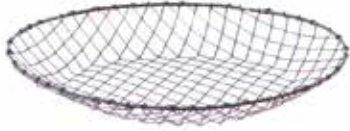

Brass Wire Slender Basket

IHB190/Brass/India
\$16.50 (2) W21×D6.5×H7cm

This slim silhouette basket fits a shelf or table. You can use it to store lotion or cream in a washroom or neatly organize your desk.