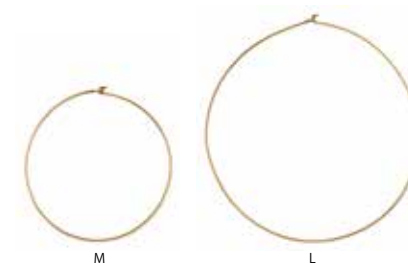

Wood Skirt Hanger

IHH005 / Mango + Brass / India
\$4.60 (6) W40×D1×H19.5cm

Shirt Hanger

IHH001 / Brass / India
\$6.00 (6) W37×D0.2×H21cm

Simple brass hangers are lightweight and easy to use.

Brass Circle

IHE524 / Brass / India
(M) \$7.20 (3) Ø15cm, (L) \$8.80 (3) Ø21cm