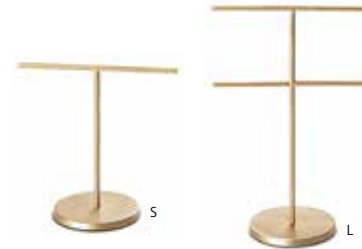

Brass Accessory Stand

IHC727/Brass/India
(S) $10.00 (2) W11×D6×H10.5cm
(L) $11.00 (2) W11×D6×H15.5cm

stand for storing rings, bracelets, etc. It is easy to hang up and good to use for store displays. Available in two sizes.

Brass Pierce Stand

IHC726/Brass/India
$5.00 (2) W3.5×D3×H7cm

A simple design of a brass plate with holes in it. It can hold three pairs of pierced earrings.