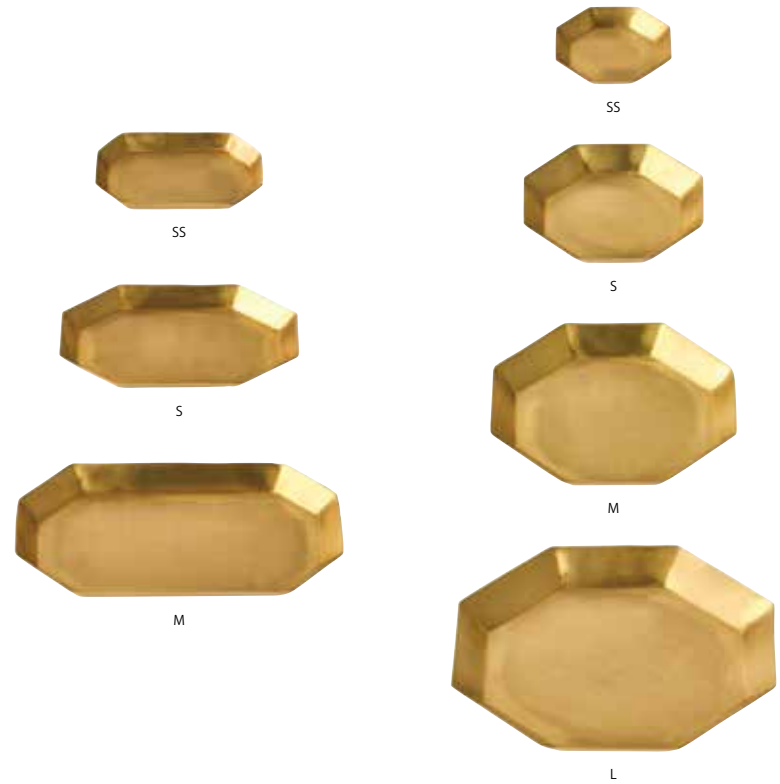

S

M

MetalTray Round

IAB303 / Iron / India

(S) \$3.50 (6) Ø10×H0.5cm

(M) \$6.30 (3) Ø15×H1cm

MetalTray Rectangle (S)

IAB302S / Iron / India

\$6.90 (2) W21×D12×H1cm

—
Metal trays are handmade in India. The black color will give a sharp look to your tabletop.

Brass Plate Long Octogonal

IHP018/Brass/India
 (SS) \$6.00 (6) W9×D6×H1cm
 (S) \$9.00 (4) W13×D8.4×H1.3cm
 (M) \$14.00 (4) W18×D11×H1.5cm

Brass Plate Octogonal

IHP017/Brass/India
 (SS) \$4.50 (6) Ø6×H1cm
 (S) \$9.00 (4) Ø10×H1.3cm
 (M) \$12.00 (4) Ø13.5×H1.4cm
 (L) \$18.00 (3) Ø18×H1.5cm

Organize your desk essentials or showcase culinary delights with this versatile tray, instantly transforming any space into a chic and stylish impression.