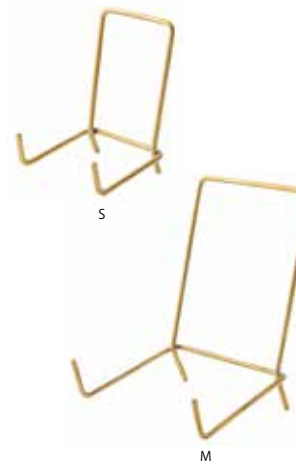

Brass Wall Shelf

IAB324/Brass/India
 (S) \$18.00 (2) W20×D40×H5cm
 (M) \$24.00 (2) W30×D40×H5cm

Brass Shelf

IAB317/Brass/India
 \$42.00 (1) W24×D11×H8cm

Nice idea for keeping spices in the kitchen or toothbrushes in the washroom using this shelf.

Brass Wire Shelf

IAB323/Brass/India
 \$13.50 (2) W20×D10×H4cm

It can be used in the washroom to put body cream on, or in the kitchen to put condiments on.

Dish Stand

KAA025/ Iron/USA
 \$3.30 (12) W9×H13cm

Simple design with a vinyl coated wire. It can be folded for compact storage when not in use. Available in two colors.

Brass Stand

IAB307/Brass/India
 (S) \$4.50 (6) W6×D6×H8.5cm
 (M) \$6.00 (6) W10×D9×H13cm

A stand that can be used in a small space. You can display your favorite cards or stand your phone on it.

Brass Book Stand

IAB501/Brass/India
 \$29.50 (2) W19.5×D18×H16cm

Easy to assemble book stand. The angle can be adjusted.