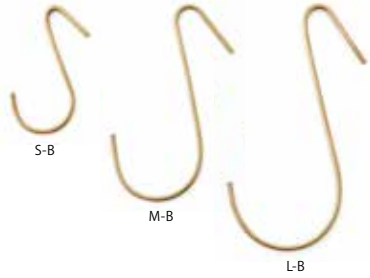

Brass Magnet Hook

IAB312/Brass/India
 \$7.20 (4) Ø3×D5cm

The simple yet functional magnet based hooks easily attach to appliances, cabinets and other metal surfaces.

Brass Soap Stand

IAB401/Brass/India
 \$10.00 (4) W11×D8×H2.5cm

A simply designed soap stand for your kitchen and bath area.

Brass J Hook

IAB310/Brass/India

(S) \$2.30 (6) W5.5×D0.3×H8cm

(M) \$2.60 (6) W6.5×D0.3×H12.5cm

(L) \$3.00 (6) W8.5×D0.3×H15.5cm

Available in three sizes.

You can hang your scarf, hat, bag, etc.

Brass J Hook Long

IAB311/Brass/India

(S) \$3.30 (6) W2.1×D0.4×H15.5cm

(M) \$4.00 (6) W3.6×D0.4×H21.5cm

(L) \$4.50 (6) W4.6×D0.4×H27cm

A long type of the popular J hook is now available. You can use it for various purposes, such as hanging hooks from a high position or displaying something at different heights.