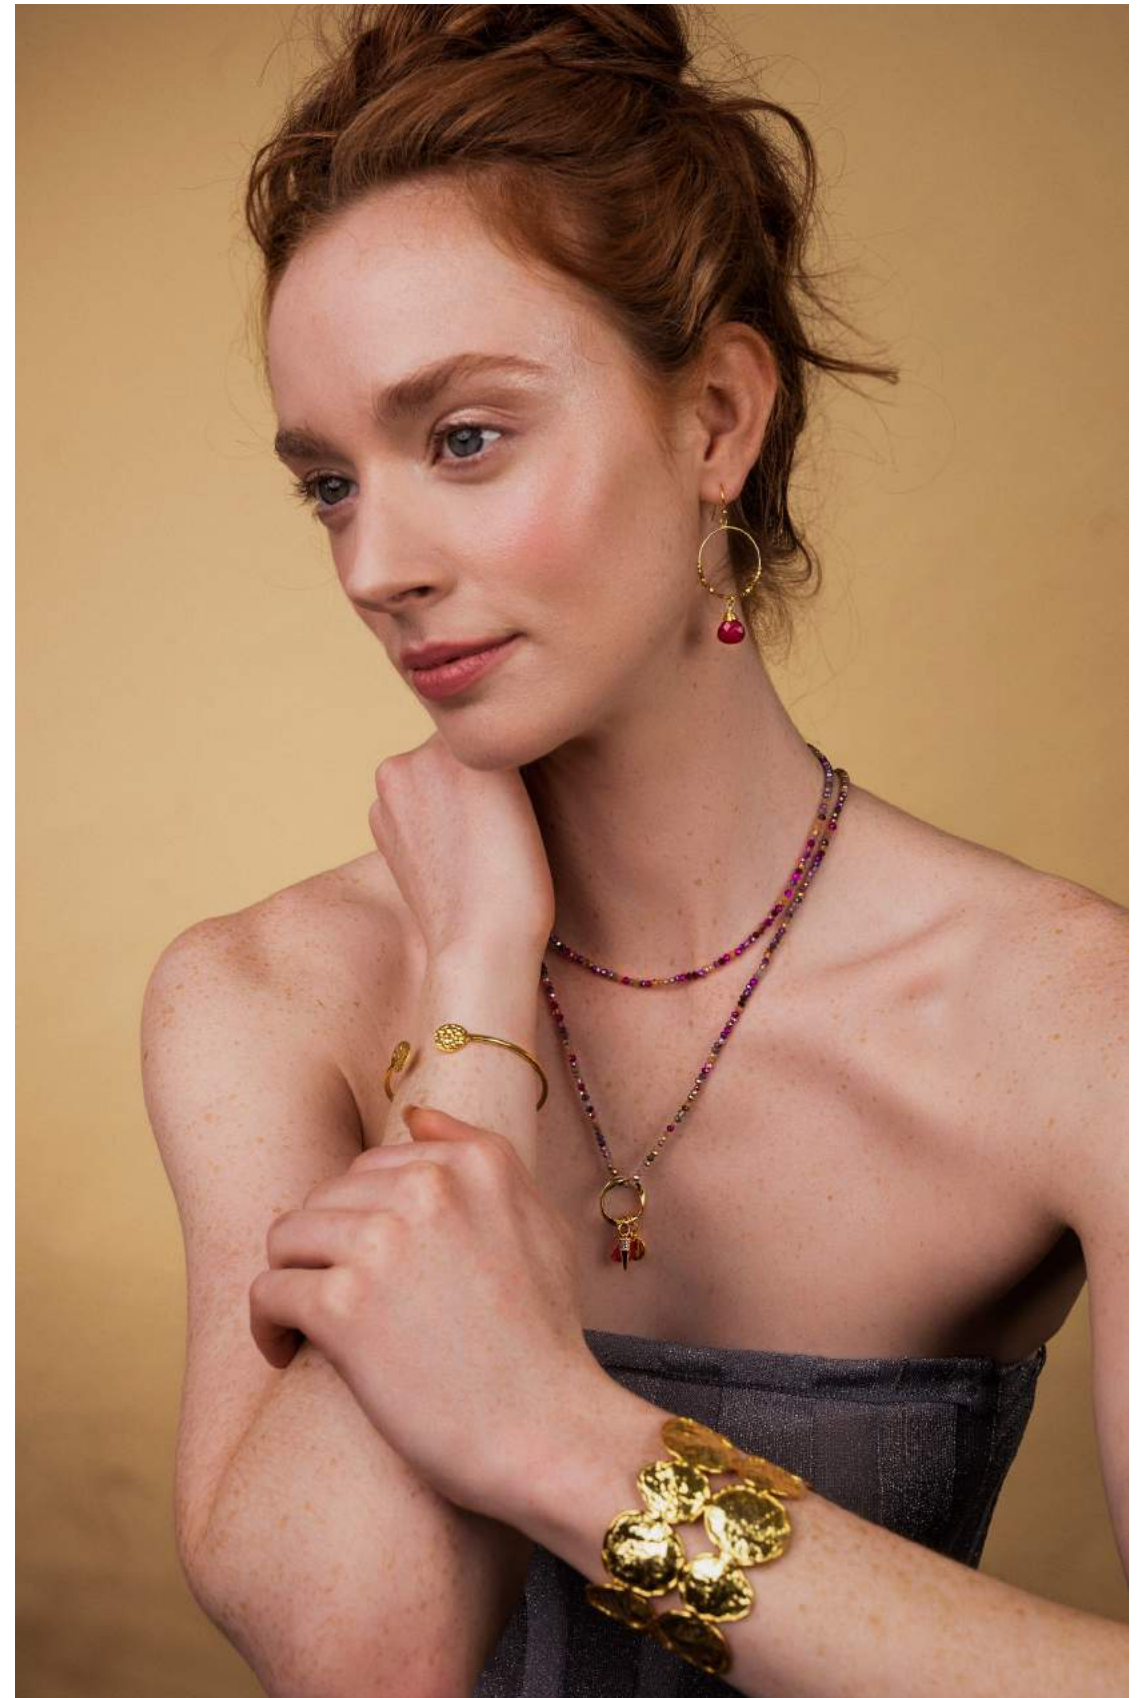

Scarlet Coins Bangle

JB100915 GLD

22 ct gold plated brass

Width: 3 cm, adjustable diameter

£21.50