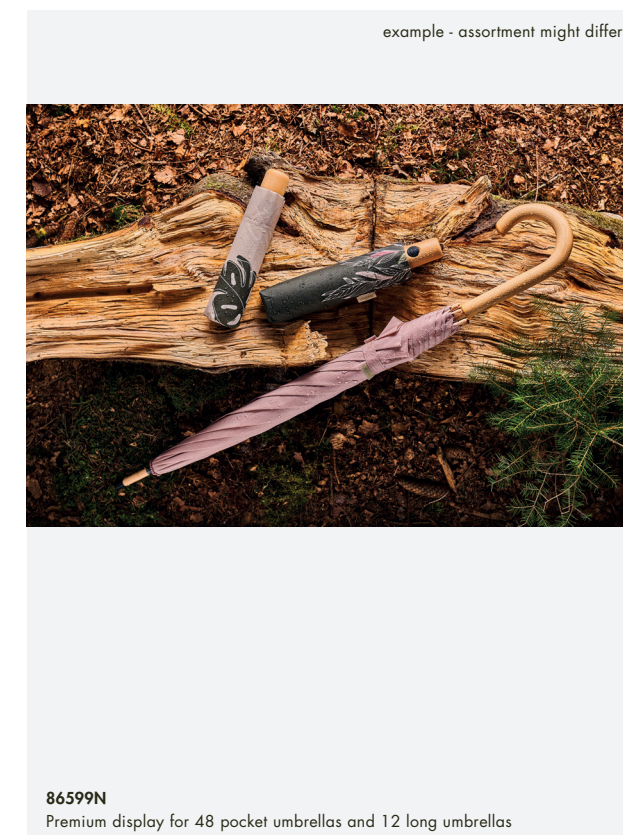

POS - PACKAGE – premium display

item number	description	pieces	PP / piece	RRP
700363NSZ	Nature Mini - simply black	9		
700363NMA	Nature Mini - deep blue	9		
700363NOL	Nature Mini - deep olive	6		
700363NRE	Nature Mini - gently rose	6		
700363NGR	Nature Mini - slate grey	6		
700365NIN	Nature Mini - Intention Olive	6		
700365NCH	Nature Mini - Choice beige	6		
7441363NSZ	Nature Magic - simply black	9		
7441363NMA	Nature Magic - deep blue	6		
7441363NOL	Nature Magic - deep olive	6		
7441363NRE	Nature Magic - gently rose	6		
7441363NGR	Nature Magic - slate grey	6		
7441365NIN	Nature Magic - Intention Olive	6		
7441365NCH	Nature Magic - Choice beige	6		
73663NSZ	Nature Long - simply black	6		
73663NMA	Nature Long - deep blue	3		
73663NOL	Nature Long - deep olive	3		
73663NRE	Nature Long - gently rose	3		
73663NGR	Nature Long - slate grey	3		
73665NIN	Nature Long - Intention Olive	3		
73665NCH	Nature Long - Choice beige	3		
86599N	premium display nature	1		
IN TOTAL		120