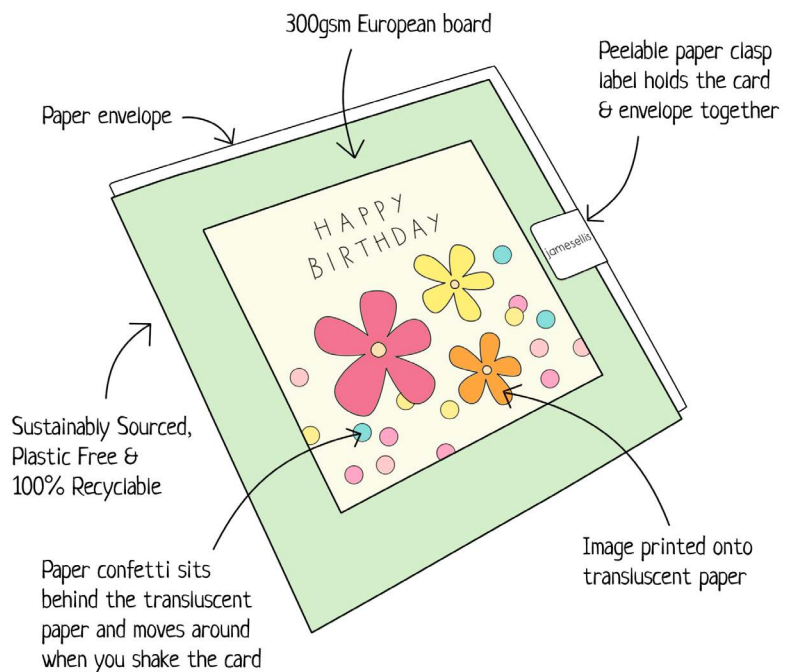

Our hand finished Shakies cards are filled with coloured paper confetti. The image is printed on translucent paper which shows the paper confetti behind. The cards come with white laid or coloured envelopes as shown in the photos. The envelopes measure 130 x 130 mm and the cards are blank inside for your own message. The card and envelope are held together with a peelable clasp label. Spinner available, see back page for details.

£1.45 each
(RRP £3.50)
sold in units of 6