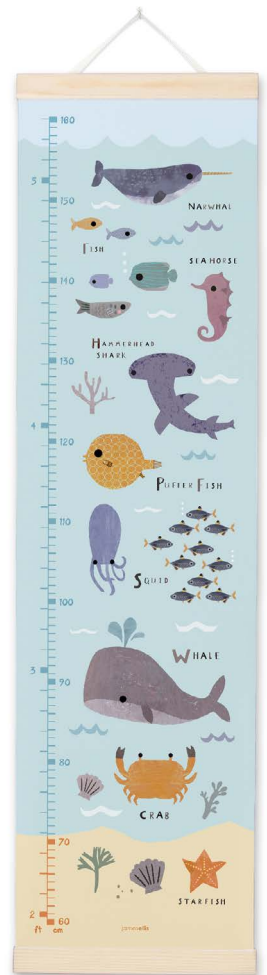

### NEED A SAMPLE TO DISPLAY IN YOUR SHOP?

If you order 10 or more height charts we'll send a free sample version for you to display. We also offer these for sale with smaller orders at 50% of the cost price (£6.25). Our sample height charts are identical to the full price versions, but marked 'sample - not for resale' down the side of the height chart and on the top of the box. To order a sample add 'S' to the end of the stock code, for instance MBHC3254S. All designs are available as samples.

MBHC3887

MBHC3635

MBHC3822

MBHC3574

MBHC3636

MBHC3747

MBHC3795

MBHC3573