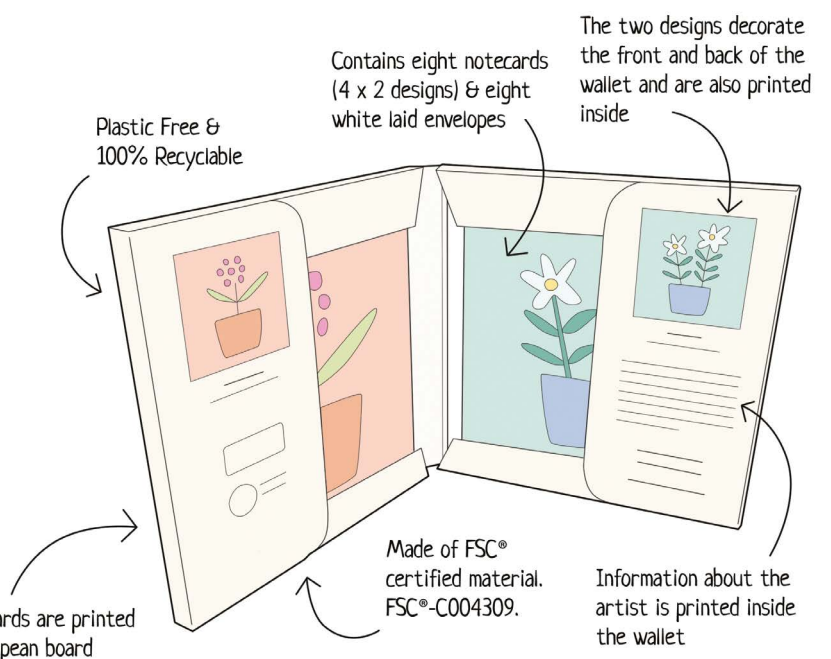

NOTECARD WALLETS

Arrange of high quality notecard wallets. Each wallet contains two designs (four of each) and includes eight white laid envelopes. The two designs are printed on the front and back of the wallet. Full images of the notecards are also displayed when the wallet is opened, along with information about the artist. The cards are blank inside for your own message. The wallet measures 134 x 134 x 16mm. The cards are 120mm square, and the envelopes are 130mm square. This product is made of FSC® certified material. FSC®-C004309.

£3.74 each (RRP £8.95)
sold in units of 3