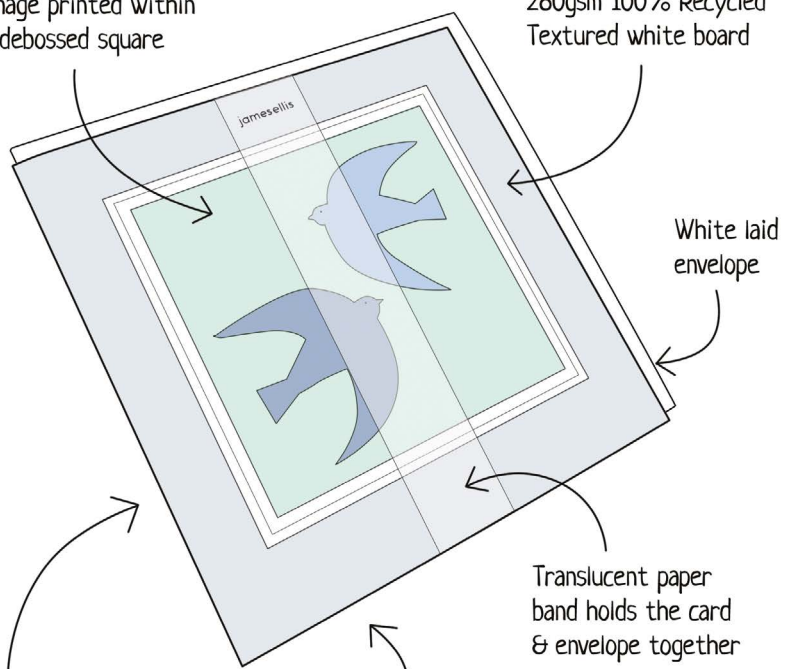

A range of high quality blank greetings cards, printed on 100% recycled textured white board. The image is printed within a debossed white square and framed with a coloured border. The cards come with white laid envelopes measuring 155 x 155 mm. They are blank inside for your own message. The card and envelope are held together with a translucent paper band. These cards are made of FSC® certified material. FSC®-C004309.

£1.25 each (RRP £3.00)
sold in units of 6

Made of FSC® certified material. FSC®-C004309.

Plastic Free & 100% Recyclable

Image printed within a debossed square

280gsm 100% Recycled Textured white board

White laid envelope

Translucent paper band holds the card & envelope together