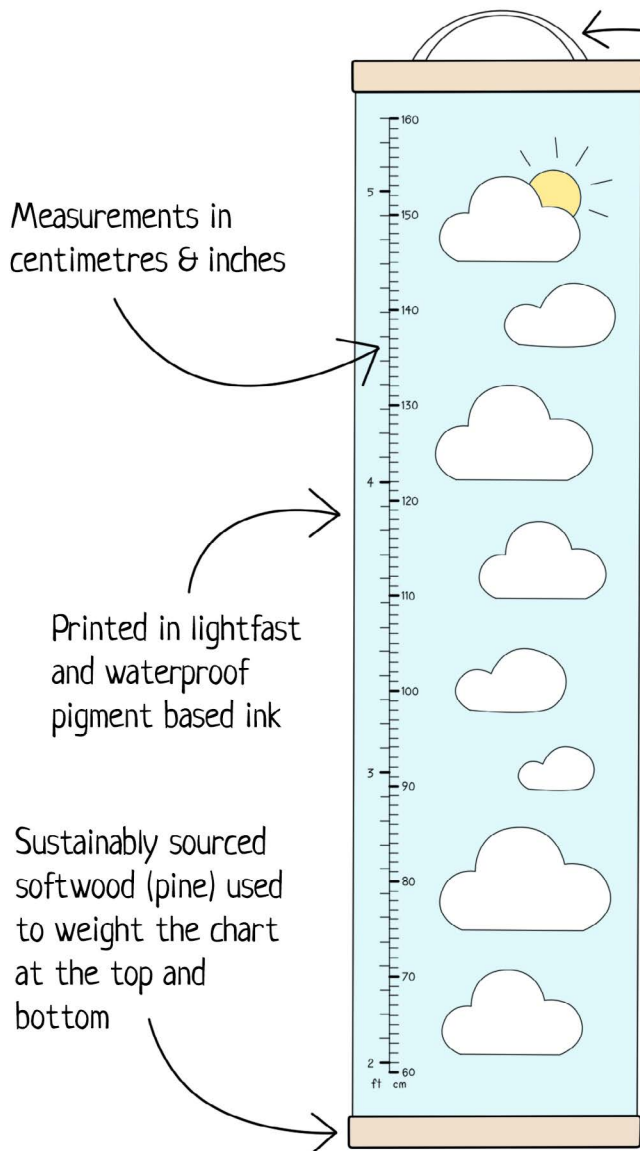

CANVAS HEIGHT CHARTS

High quality canvas height charts with wooden hangers. The charts are printed on 260gsm tear-proof canvas, and weighted at the top and bottom with pine wood bars. There is a ribbon hanger at the top of each chart. They are packed in a high quality cardboard box, with a label on the front showing the design inside. The charts measure 297 x 1118 mm, the box measures 300 x 80 x 80 mm. Each chart is printed and hand assembled in the UK.

£12.50 each (RRP £30)
sold individually

Measurements in centimetres & inches

Printed in lightfast and waterproof pigment based ink

Sustainably sourced softwood (pine) used to weight the chart at the top and bottom

Ribbon hanger

Printed on 260gsm 100% woven polyester canvas, which is 100% recyclable at the end of life and also PVC-free and RoHS compliant