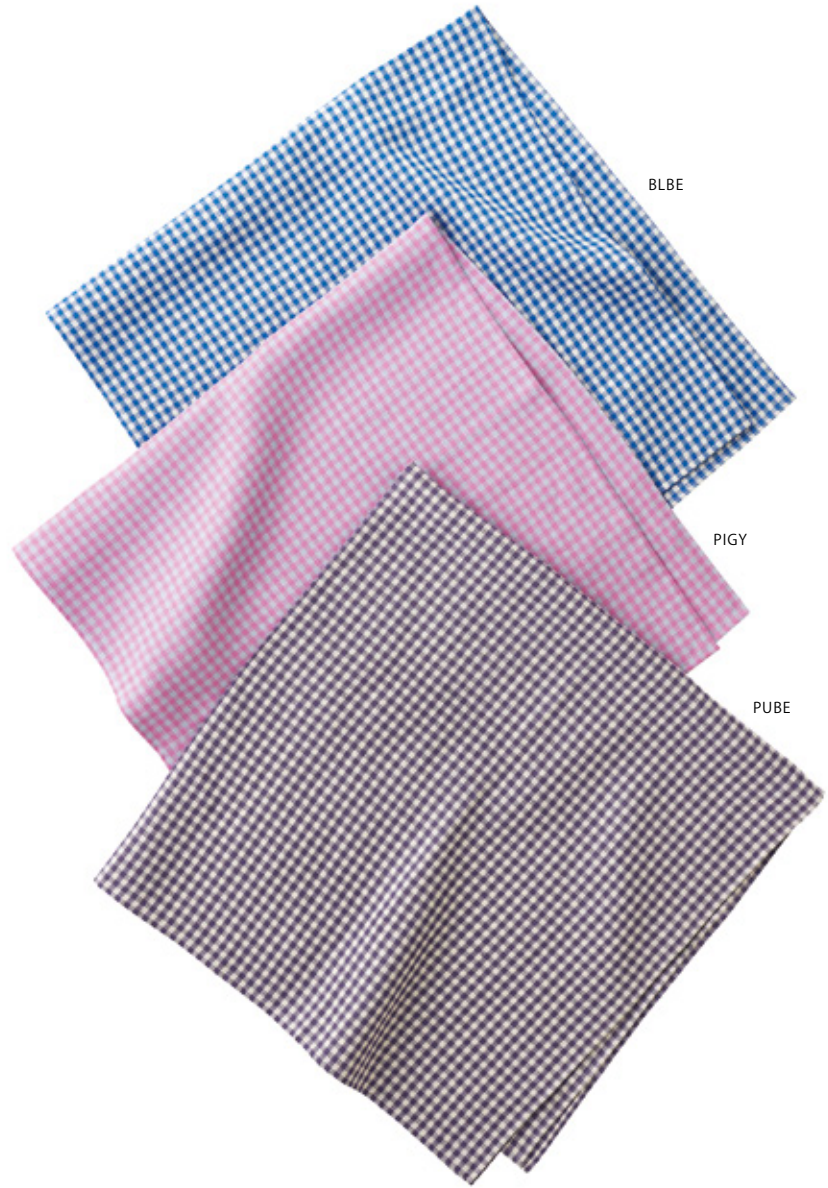

N

17

Linen Garcon Apron / LKA003 / \$32.50(2) / W92 x L75 cm / Linen100% / Lithuania
This long garcon apron will has you fully covered. Features two-part center pockets. This unisex design is perfect for the daily use or the uniform at restaurant.